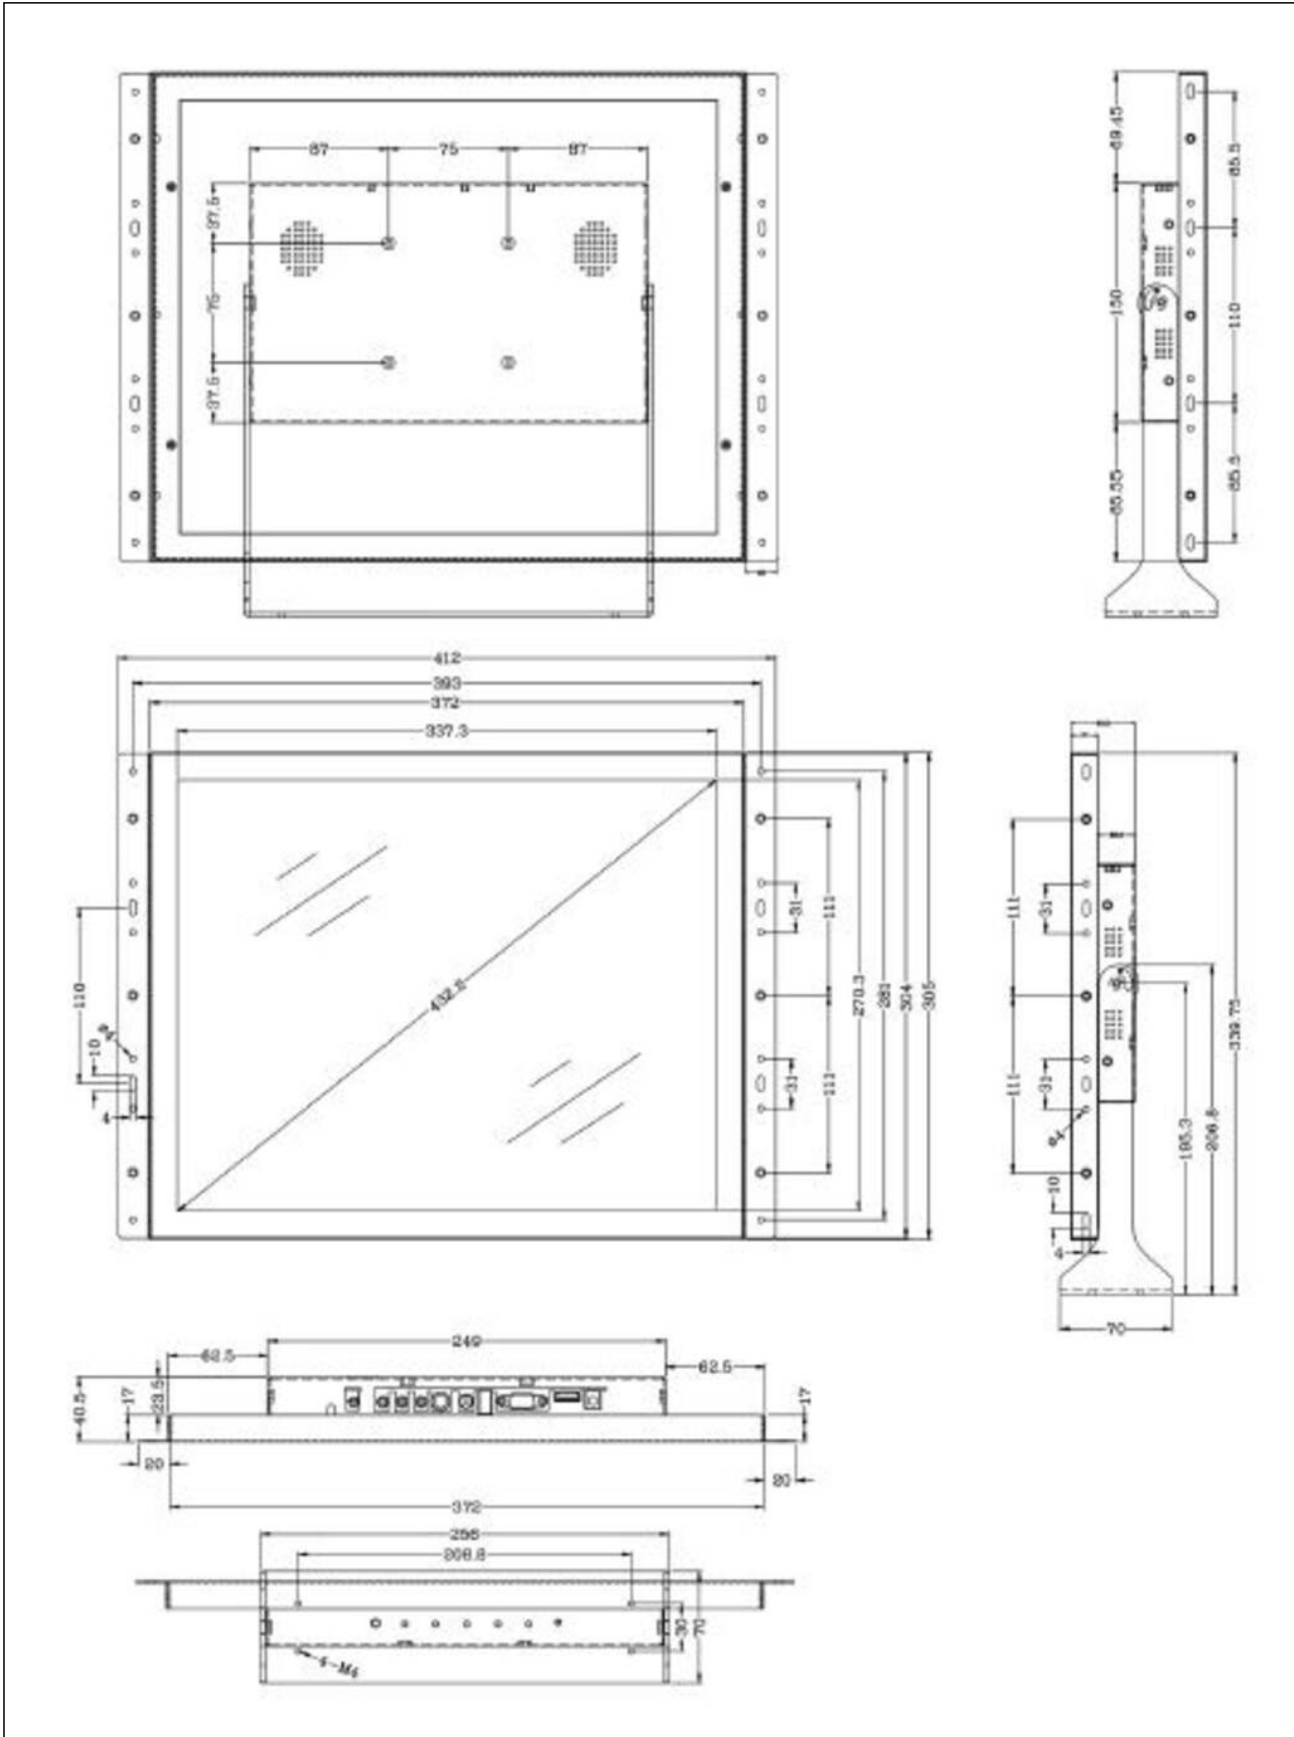

Your Contact:

WISKA Hoppmann GmbH

Kisdorfer Weg 28 · 24568 Kaltenkirchen · Germany

☎ +49-4191-508-0 · 📠 +49-4191-508-209

contact@wiska.de · www.wiska.com