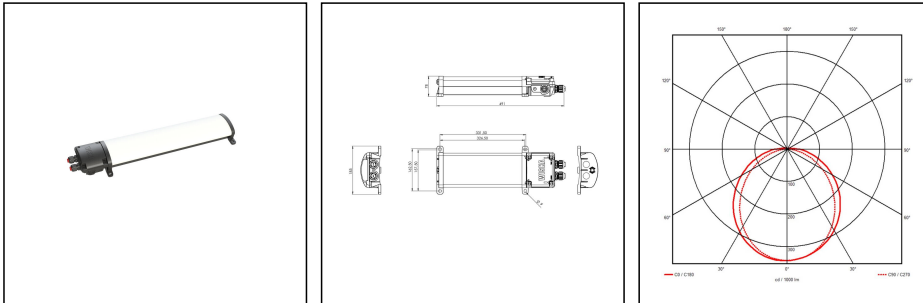

4010-1x8-230-2-CC

LED multi-purpose luminaire 4010, 1x8W, 230V, plastic, IP66/67

Products may differ in size, colour and appearance to those shown. If you require further information or customisation, please contact us directly.

WISKA-Order no.	10111887
Type	4010-1x8-230-2-CC
Material	Polycarbonate
Material globe/diffuser	Polycarbonate
Globe colour	Opal
Wattage	8 W
Power[^]	1 x 8 W
Voltage	230 V
Voltage min. (V)	220 V
Voltage max. (V)	240 V
Type of Voltage	AC
Frequence	50/60 Hz
Protection class	IP66 / IP67
Operational areas	Indoor / Outdoor
Temp. range min	-25 °C
Temp. range max	50 °C
Impact resistance	IK10
Lightsource	LED
Lightsource incl.	Yes
Colour temperature	4000 K
Luminous flux	1200 lm
Rated Lifetime	L70/B10 @Ta +45 °C
System Lifetime	50000 h
Material cable gland	Polyamide
Type of cable gland	M 25 x 1,5