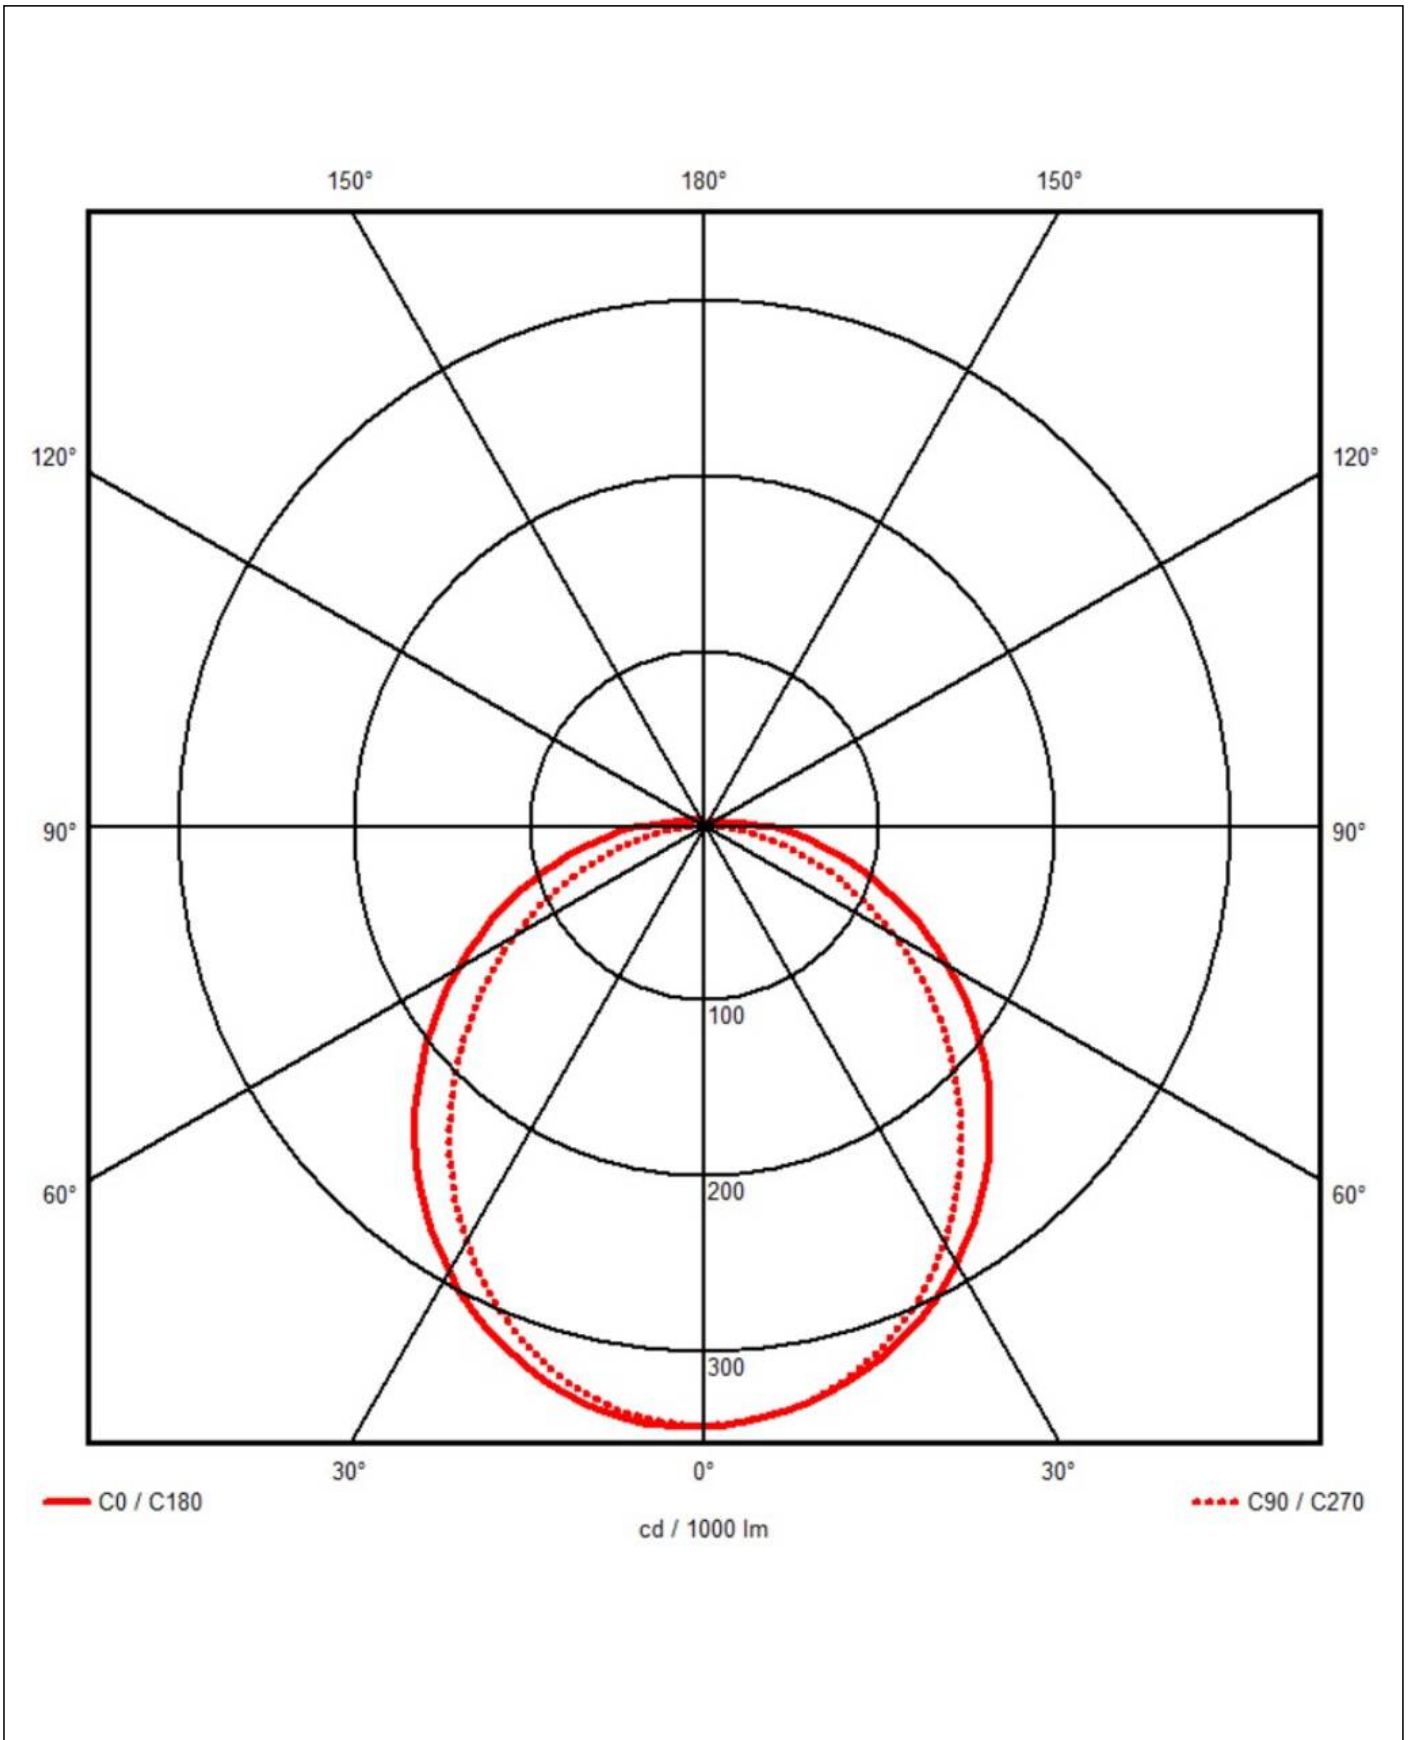

Your Contact:

WISKA Hoppmann GmbH

Kisdorfer Weg 28 · 24568 Kaltenkirchen · Germany

☎ +49-4191-508-0 · 📠 +49-4191-508-209

contact@wiska.de · www.wiska.com