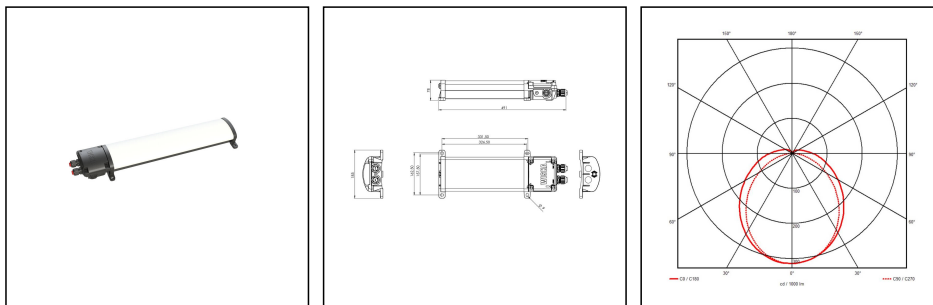

4010-3x8-230-2-CC

LED multi-purpose luminaire 4010, 3x8W, 230V, plastic, IP66/67

Products may differ in size, colour and appearance to those shown. If you require further information or customisation, please contact us directly.

WISKA-Order no.	10111889
Type	4010-3x8-230-2-CC
Material	Polycarbonate
Material globe/diffuser	Polycarbonate
Globe colour	Opal
Wattage	24 W
Power[^]	3 x 8 W
Voltage	230 V
Voltage min. (V)	220 V
Voltage max. (V)	240 V
Type of Voltage	AC
Frequence	50/60 Hz
Protection class	IP66 / IP67
Operational areas	Indoor / Outdoor
Temp. range min	-25 °C
Temp. range max	50 °C
Impact resistance	IK10
Lightsource	LED
Lightsource incl.	Yes
Colour temperature	4000 K
Luminous flux	3600 lm
Rated Lifetime	L70/B10 @Ta +45 °C
System Lifetime	100000 h
Material cable gland	Polyamide
Type of cable gland	M 25 x 1,5