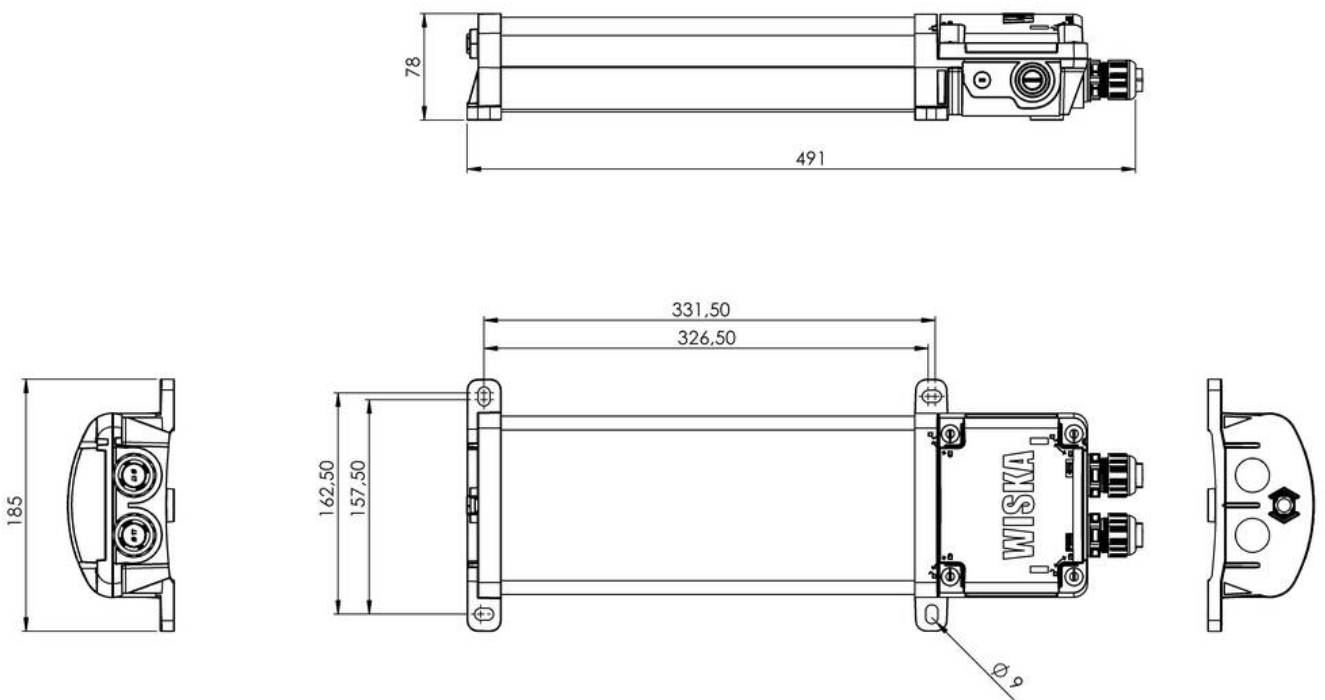

Your Contact:

WISKA Hoppmann GmbH

Kisdorfer Weg 28 · 24568 Kaltenkirchen · Germany

☎ +49-4191-508-0 · 📠 +49-4191-508-209

✉ contact@wiska.de · www.wiska.com