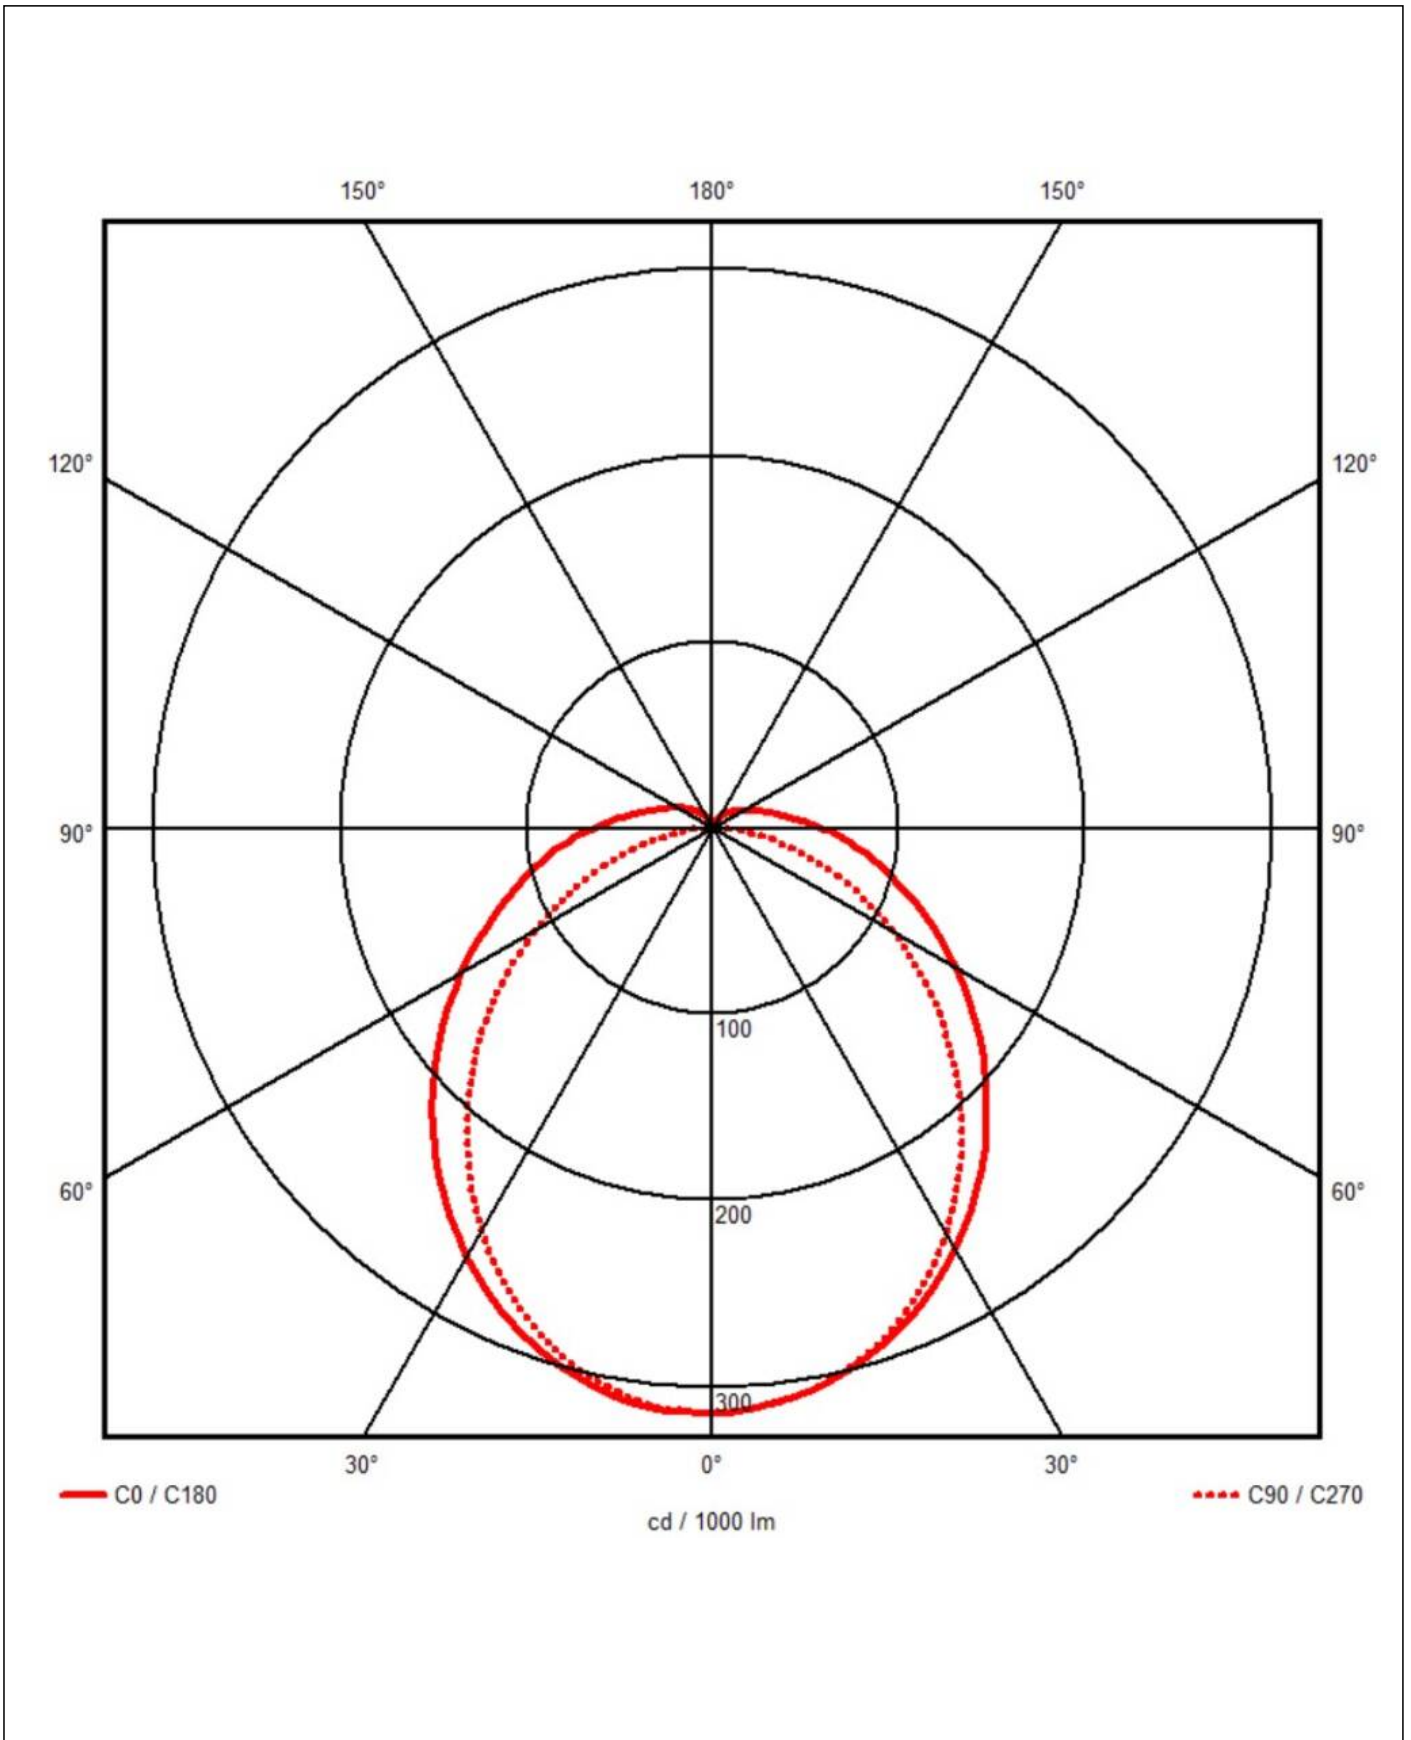

Your Contact:

WISKA Hoppmann GmbH

Kisdorfer Weg 28 · 24568 Kaltenkirchen · Germany

☎ +49-4191-508-0 · 📠 +49-4191-508-209

contact@wiska.de · www.wiska.com