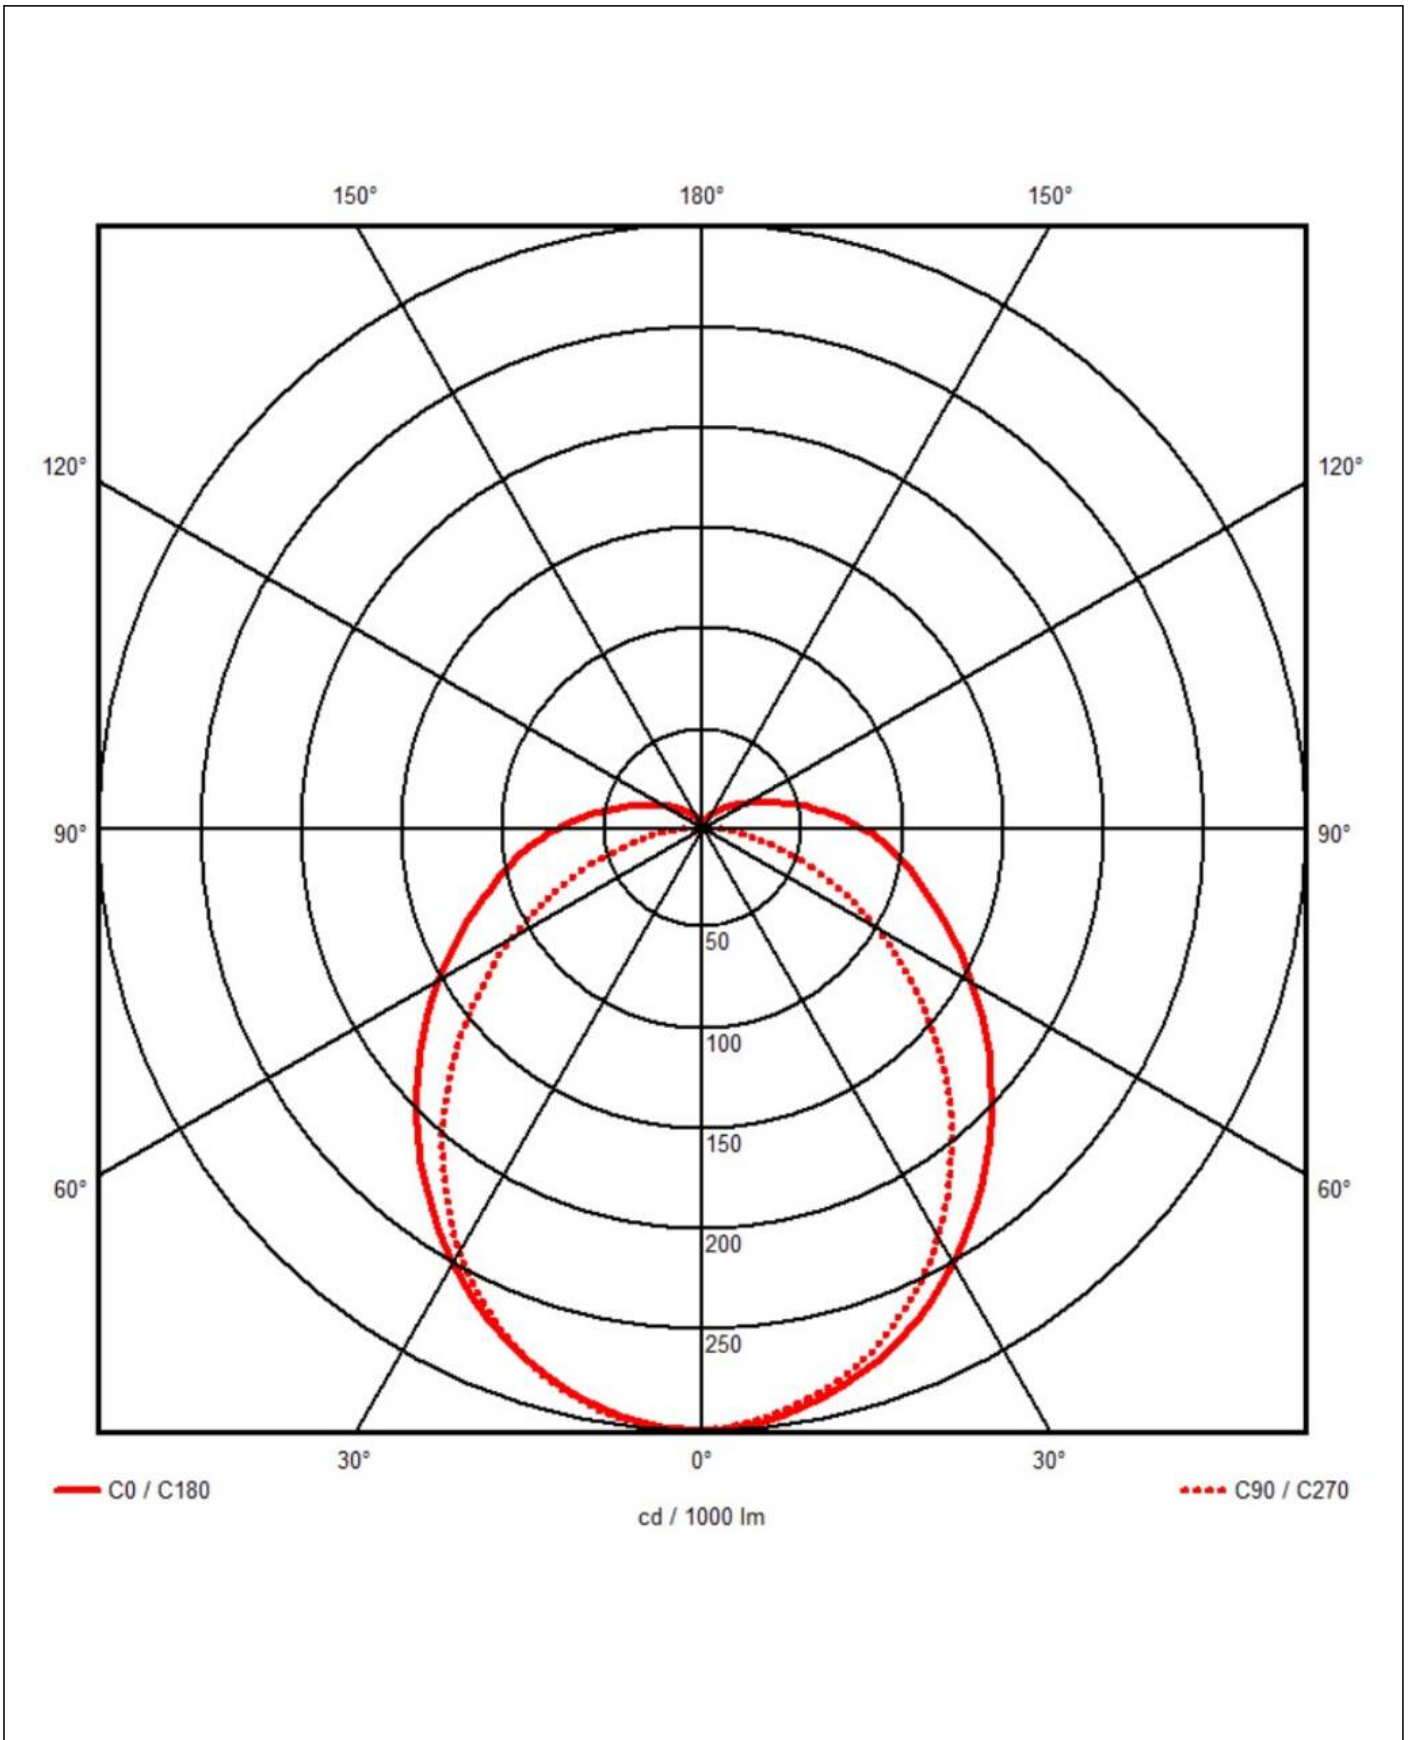

Your Contact:

WISKA Hoppmann GmbH

Kisdorfer Weg 28 · 24568 Kaltenkirchen · Germany

☎ +49-4191-508-0 · 📠 +49-4191-508-209

contact@wiska.de · www.wiska.com