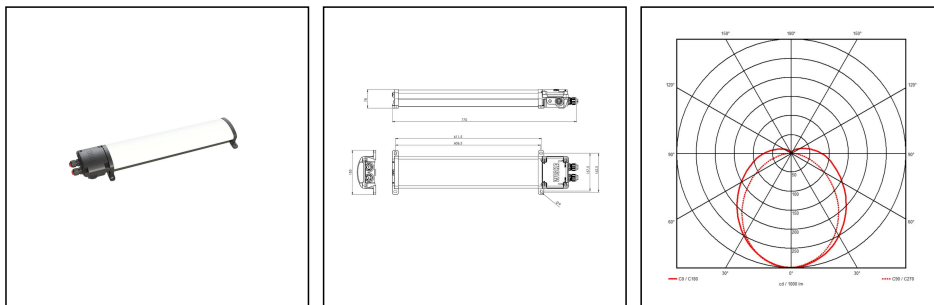

4010-2x16-230-2-CC

LED multi-purpose luminaire 4010, 2x16W, 230V, plastic, IP66/67

Products may differ in size, colour and appearance to those shown. If you require further information or customisation, please contact us directly.

WISKA-Order no.	10111891
Type	4010-2x16-230-2-CC
Material	Polycarbonate
Material globe/diffuser	Polycarbonate
Globe colour	Opal
Wattage	32 W
Power[^]	2 x 16 W
Voltage	230 V
Voltage min. (V)	220 V
Voltage max. (V)	240 V
Type of Voltage	AC
Frequence	50/60 Hz
Protection class	IP66 / IP67
Operational areas	Indoor / Outdoor
Temp. range min	-25 °C
Temp. range max	50 °C
Impact resistance	IK10
Lightsource	LED
Lightsource incl.	Yes
Colour temperature	4000 K
Luminous flux	4800 lm
Rated Lifetime	L70/B10 @Ta +45 °C
System Lifetime	100000 h
Material cable gland	Polyamide
Type of cable gland	M 25 x 1,5