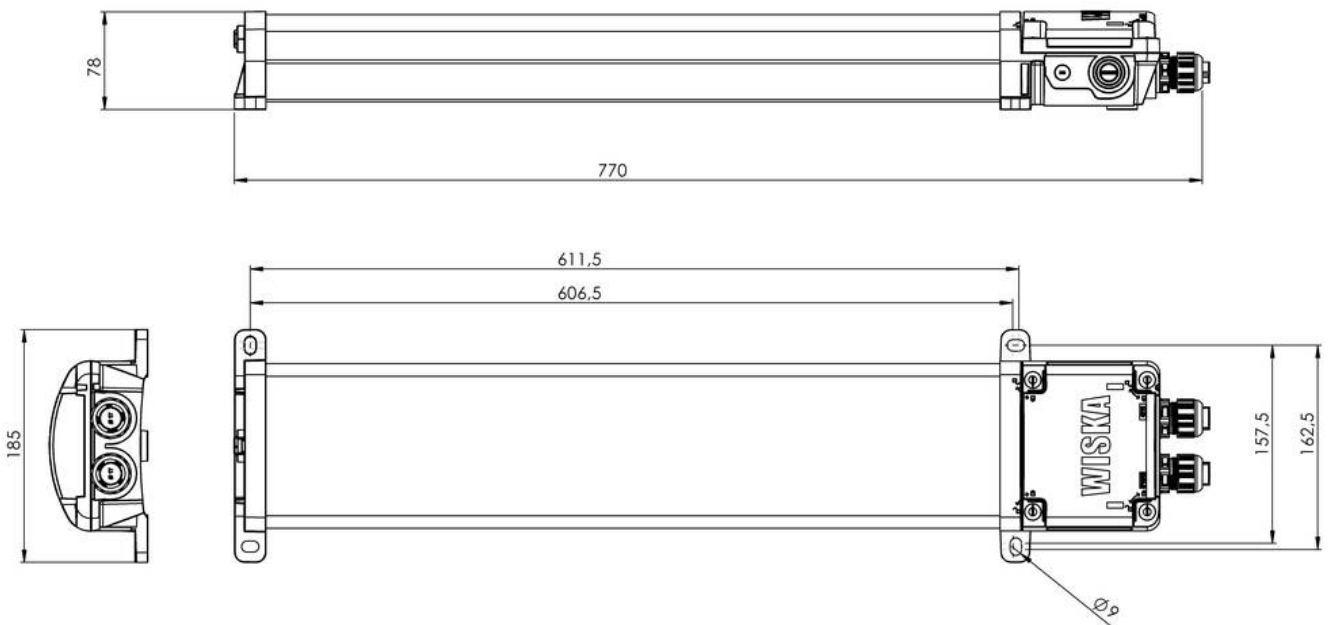

Your Contact:

WISKA Hoppmann GmbH

Kisdorfer Weg 28 · 24568 Kaltenkirchen · Germany

☎ +49-4191-508-0 · 📠 +49-4191-508-209

✉ contact@wiska.de · www.wiska.com