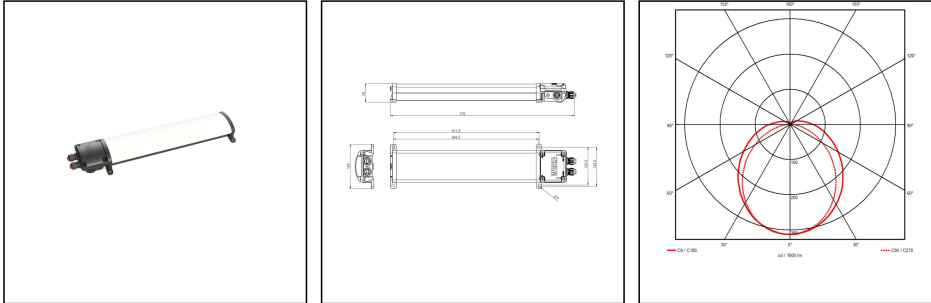

4010-3x16-230-2-CC

LED multi-purpose luminaire 4010, 3x16W, 230V, plastic, IP66/67

Products may differ in size, colour and appearance to those shown. If you require further information or customisation, please contact us directly.

WISKA-Order no.	10111892
Type	4010-3x16-230-2-CC
Material	Polycarbonate
Material globe/diffuser	Polycarbonate
Globe colour	Opal
Wattage	48 W
Power[^]	3 x 16 W
Voltage	230 V
Voltage min. (V)	220 V
Voltage max. (V)	240 V
Type of Voltage	AC
Frequence	50/60 Hz
Protection class	IP66 / IP67
Operational areas	Indoor / Outdoor
Temp. range min	-25 °C
Temp. range max	50 °C
Impact resistance	IK10
Lightsource	LED
Lightsource incl.	Yes
Colour temperature	4000 K
Luminous flux	7200 lm
Rated Lifetime	L70/B10 @Ta +45 °C
System Lifetime	100000 h
Material cable gland	Polyamide
Type of cable gland	M 25 x 1,5