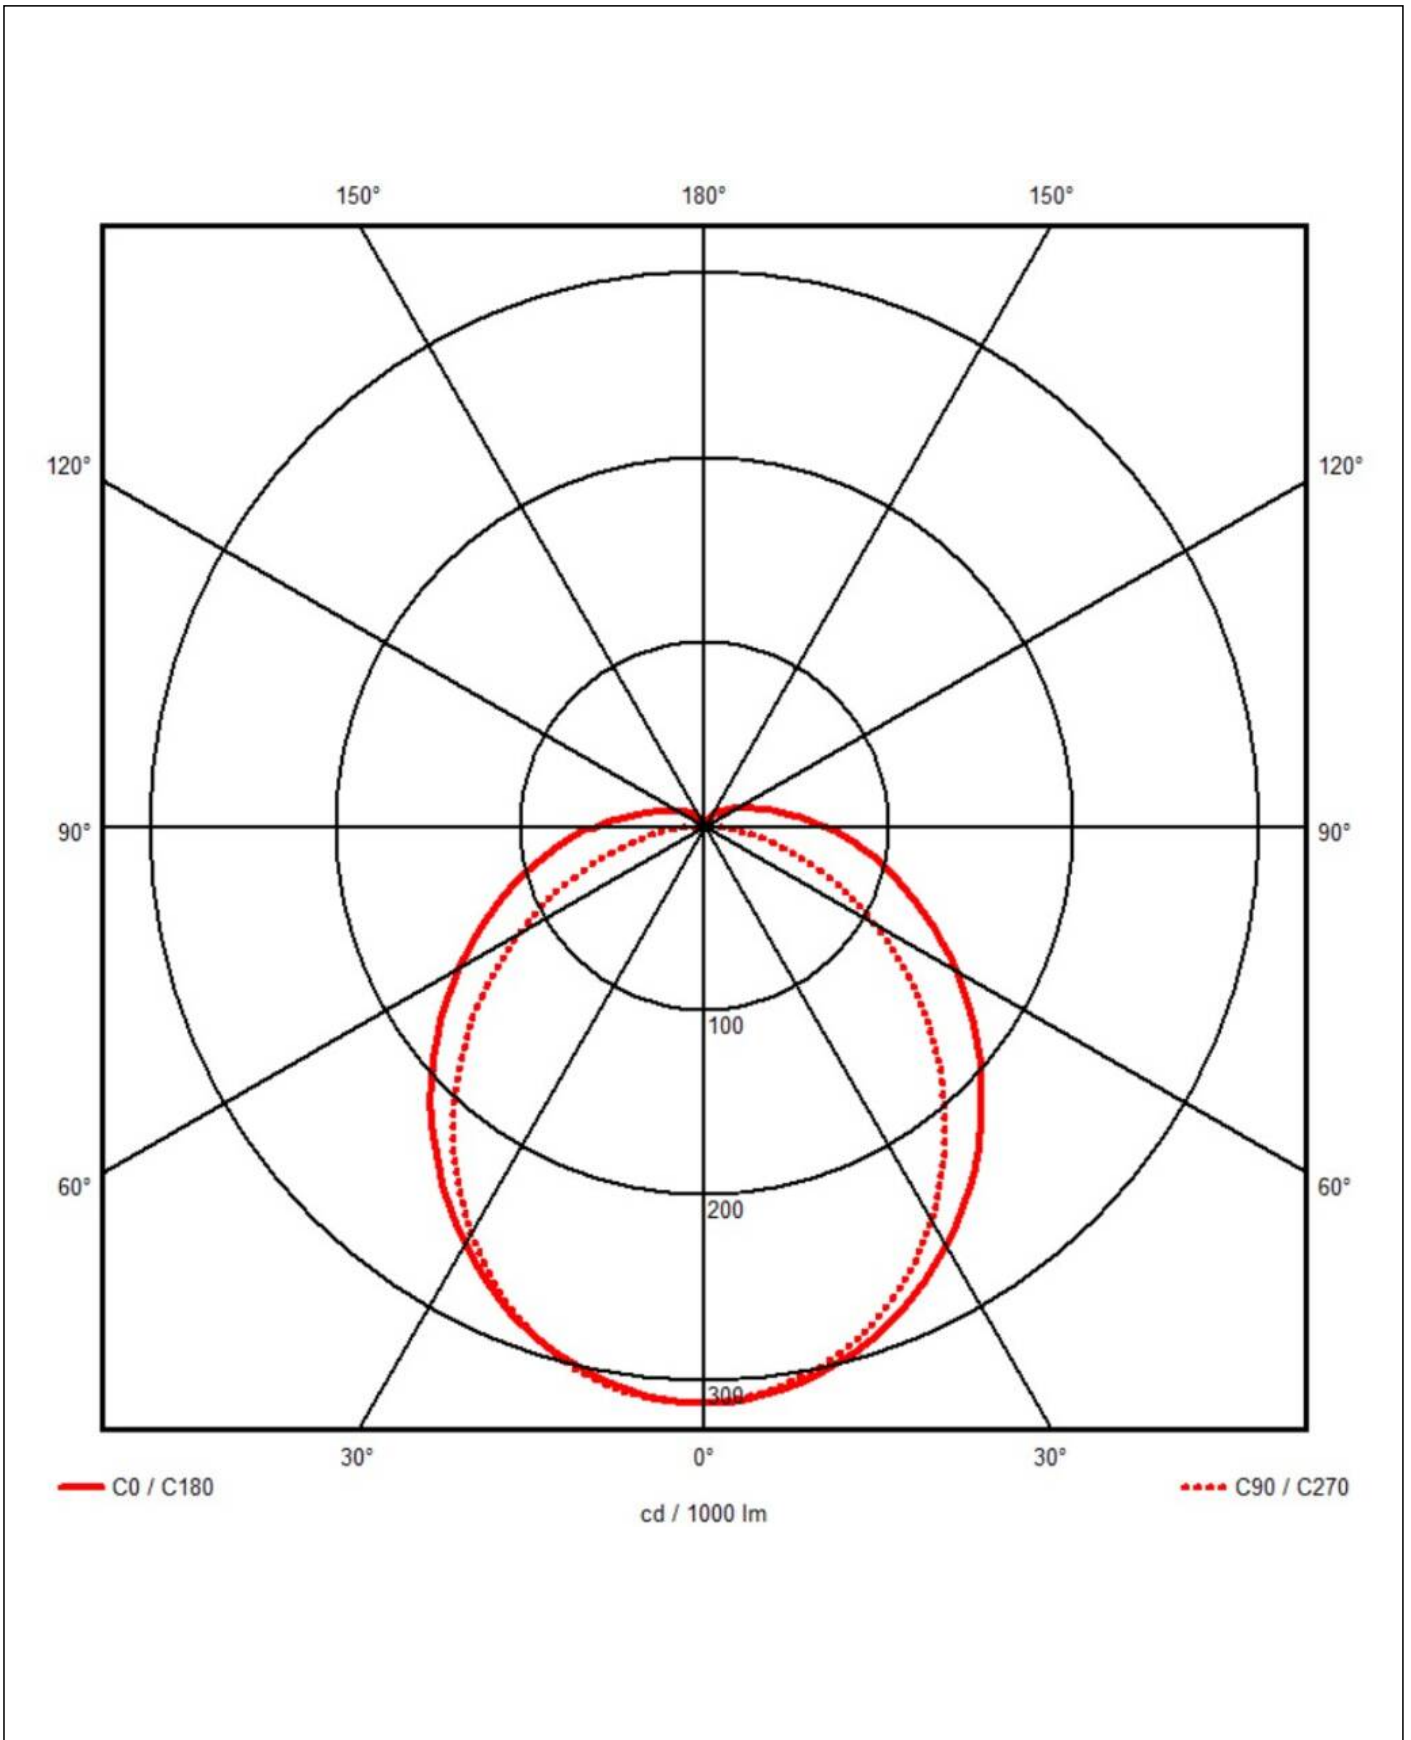

Your Contact:

WISKA Hoppmann GmbH

Kisdorfer Weg 28 · 24568 Kaltenkirchen · Germany

☎ +49-4191-508-0 · 📠 +49-4191-508-209

contact@wiska.de · www.wiska.com