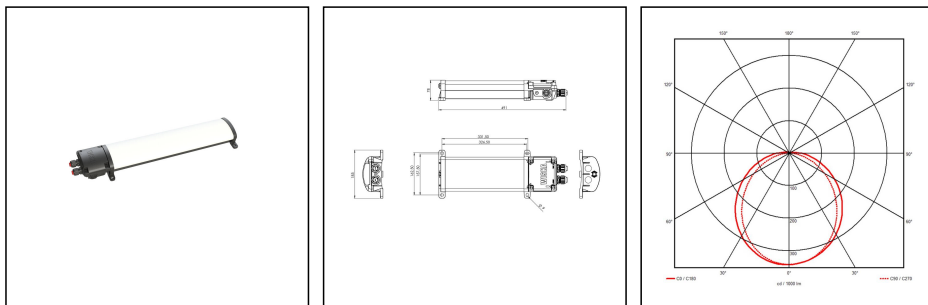

## 4010-1x8-24-2-CC

LED multi-purpose luminaire 4010, 1x8W, 24V, plastic, IP66/67

Products may differ in size, colour and appearance to those shown. If you require further information or customisation, please contact us directly.

<b>WISKA-Order no.</b>	10111893
<b>Type</b>	4010-1x8-24-2-CC
<b>Material</b>	Polycarbonate
<b>Material globe/diffuser</b>	Polycarbonate
<b>Globe colour</b>	Opal
<b>Wattage</b>	8 W
<b>Power<sup>^</sup></b>	1 x 8 W
<b>Voltage</b>	24 V
<b>Type of Voltage</b>	DC
<b>Protection class</b>	IP66 / IP67
<b>Operational areas</b>	Indoor / Outdoor
<b>Temp. range min</b>	-25 °C
<b>Temp. range max</b>	50 °C
<b>Impact resistance</b>	IK10
<b>Lightsource</b>	LED
<b>Lightsource incl.</b>	Yes
<b>Colour temperature</b>	4000 K
<b>Luminous flux</b>	1200 lm
<b>Rated Lifetime</b>	L70/B10 @Ta +45 °C
<b>System Lifetime</b>	100000 h
<b>Material cable gland</b>	Polyamide
<b>Type of cable gland</b>	M 25 x 1,5
<b>Ø cable diameter min</b>	9 mm
<b>Ø cable diameter max</b>	17 mm
<b>External dimensions LxWxH</b>	490x185x78mm