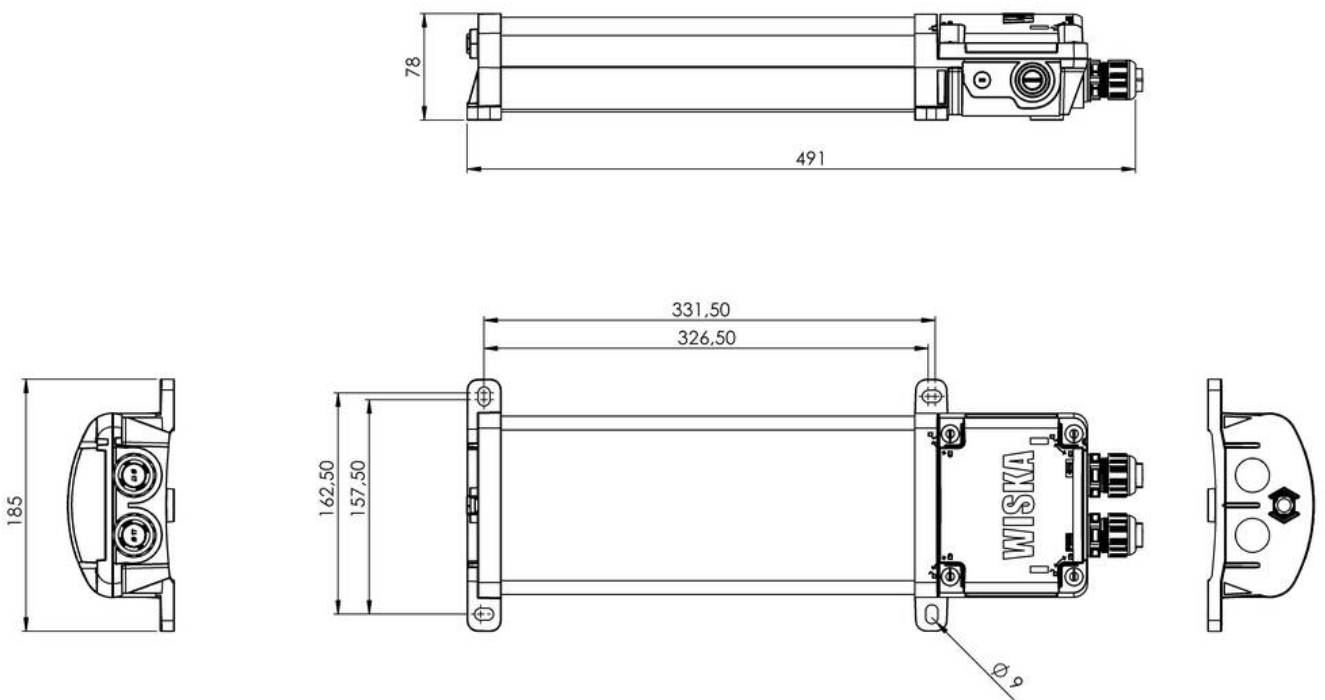

Your Contact:

WISKA Hoppmann GmbH

Kisdorfer Weg 28 · 24568 Kaltenkirchen · Germany

☎ +49-4191-508-0 · 📠 +49-4191-508-209

✉ contact@wiska.de · 🌐 www.wiska.com