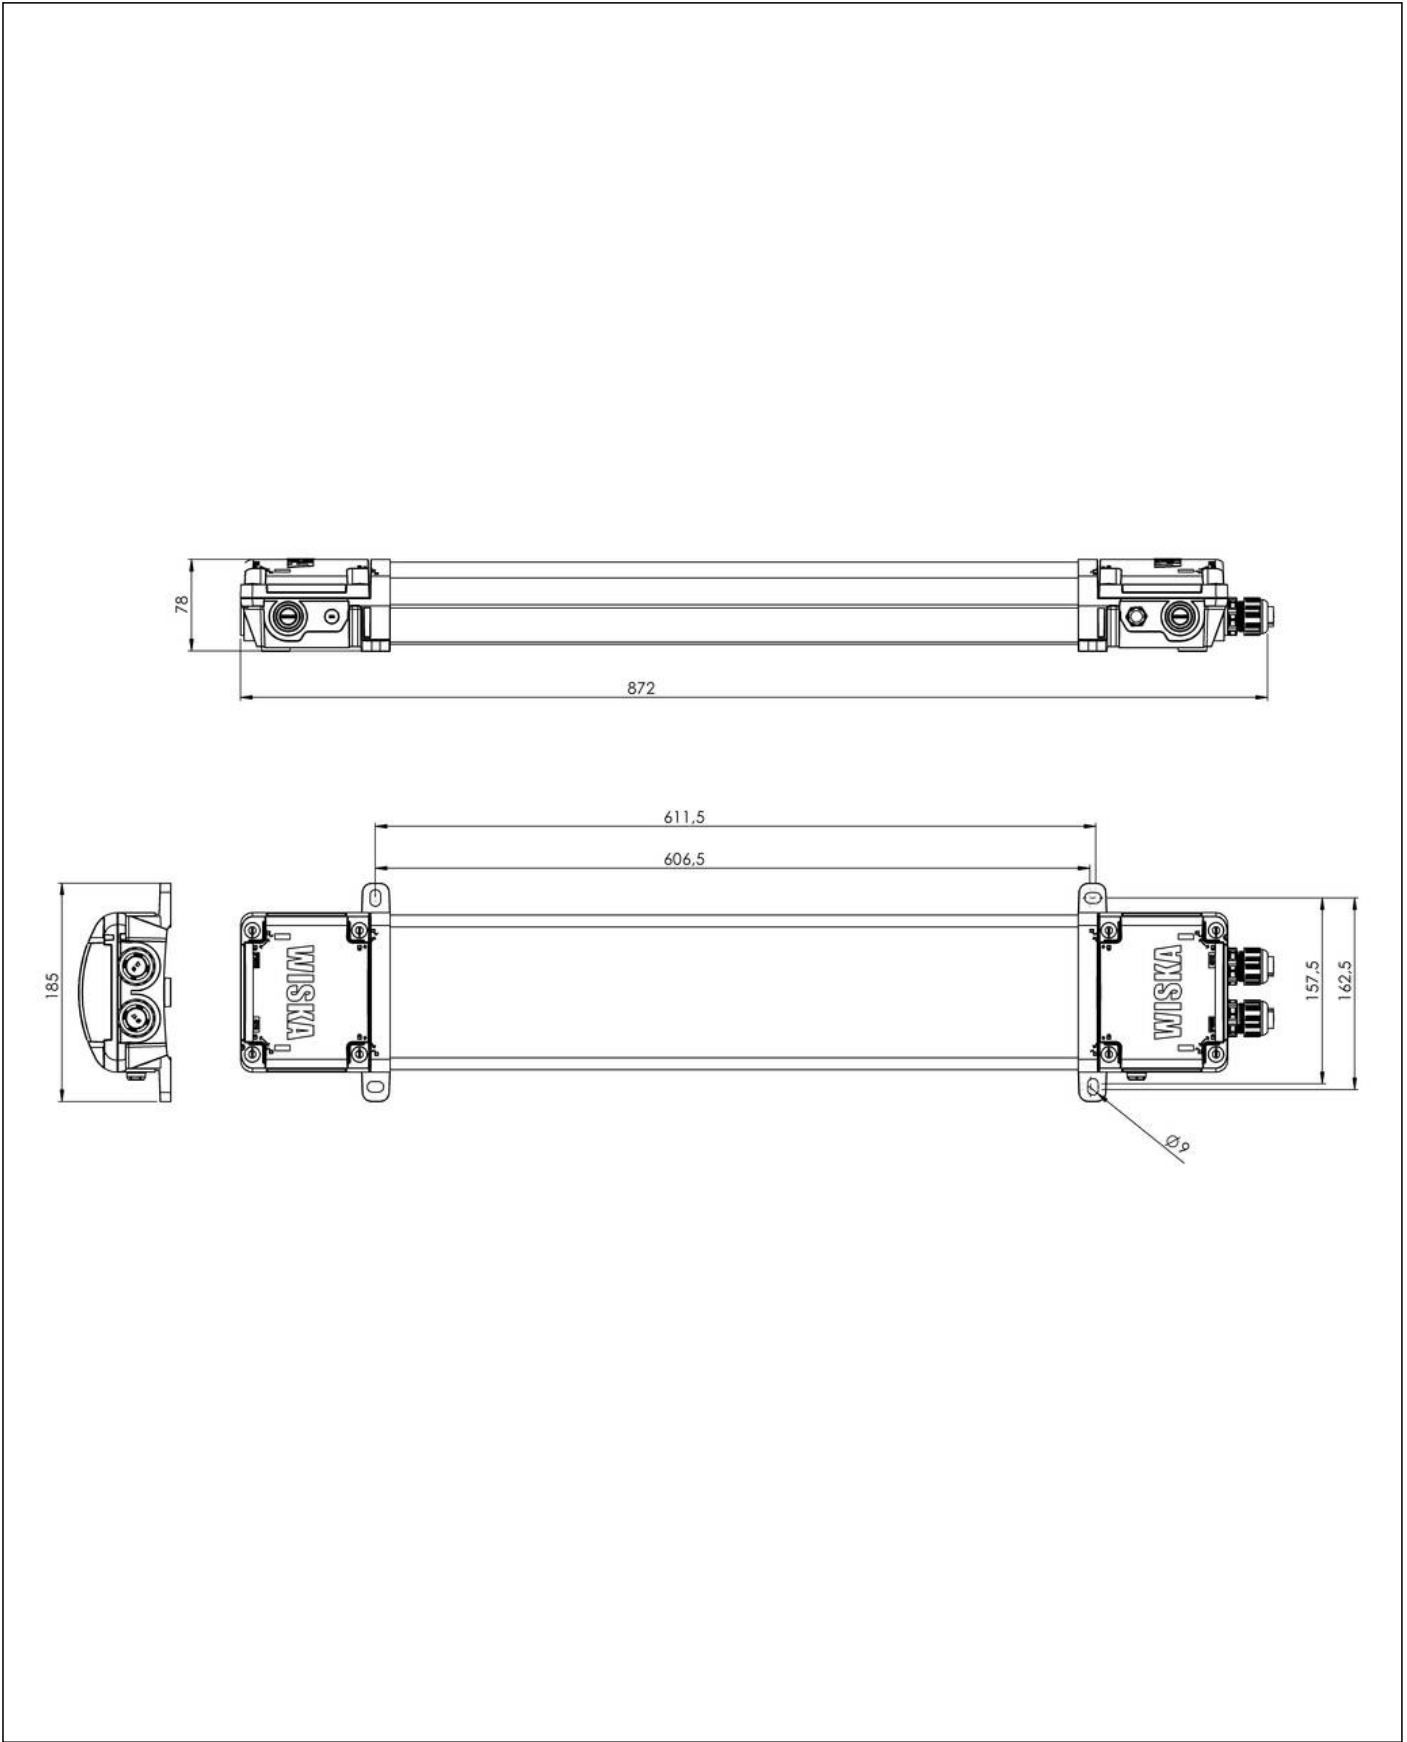

Your Contact:

WISKA Hoppmann GmbH

Kisdorfer Weg 28 · 24568 Kaltenkirchen · Germany

☎ +49-4191-508-0 · 📠 +49-4191-508-209

contact@wiska.de · www.wiska.com