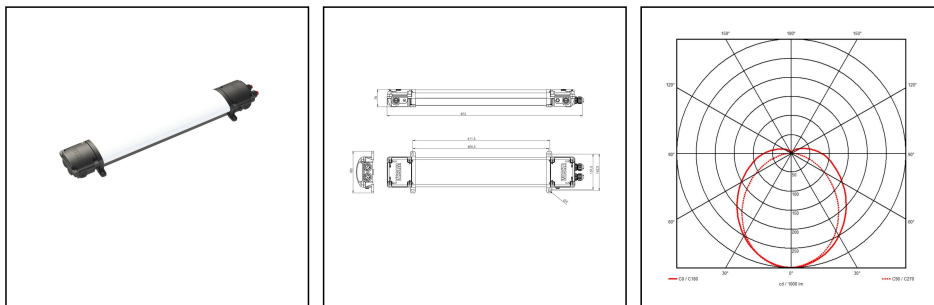

## 4010-2x16-230-2-CC-E02

LED multi-purpose luminaire 4010, 2x16W, 230V, 3h, plastic, IP66/67

Products may differ in size, colour and appearance to those shown. If you require further information or customisation, please contact us directly.

<b>WISKA-Order no.</b>	10111896
<b>Type</b>	4010-2x16-230-2-CC-E02
<b>Material</b>	Polycarbonate
<b>Material globe/diffuser</b>	Polycarbonate
<b>Globe colour</b>	Opal
<b>Wattage</b>	32 W
<b>Power<sup>^</sup></b>	2 x 16 W
<b>Voltage</b>	230 V
<b>Voltage min. (V)</b>	220 V
<b>Voltage max. (V)</b>	240 V
<b>Type of Voltage</b>	AC
<b>Frequence</b>	50/60 Hz
<b>Protection class</b>	IP66 / IP67
<b>Operational areas</b>	Indoor / Outdoor
<b>Temp. range min</b>	-25 °C
<b>Temp. range max</b>	50 °C
<b>Impact resistance</b>	IK10
<b>Battery back up time</b>	3 hour
<b>Lightsource</b>	LED
<b>Lightsource incl.</b>	Yes
<b>Colour temperature</b>	4000 K
<b>Luminous flux</b>	4800 lm
<b>Rated Lifetime</b>	L70/B10 @Ta +45 °C
<b>System Lifetime</b>	100000 h
<b>Type of cable gland</b>	M 25 x 1,5