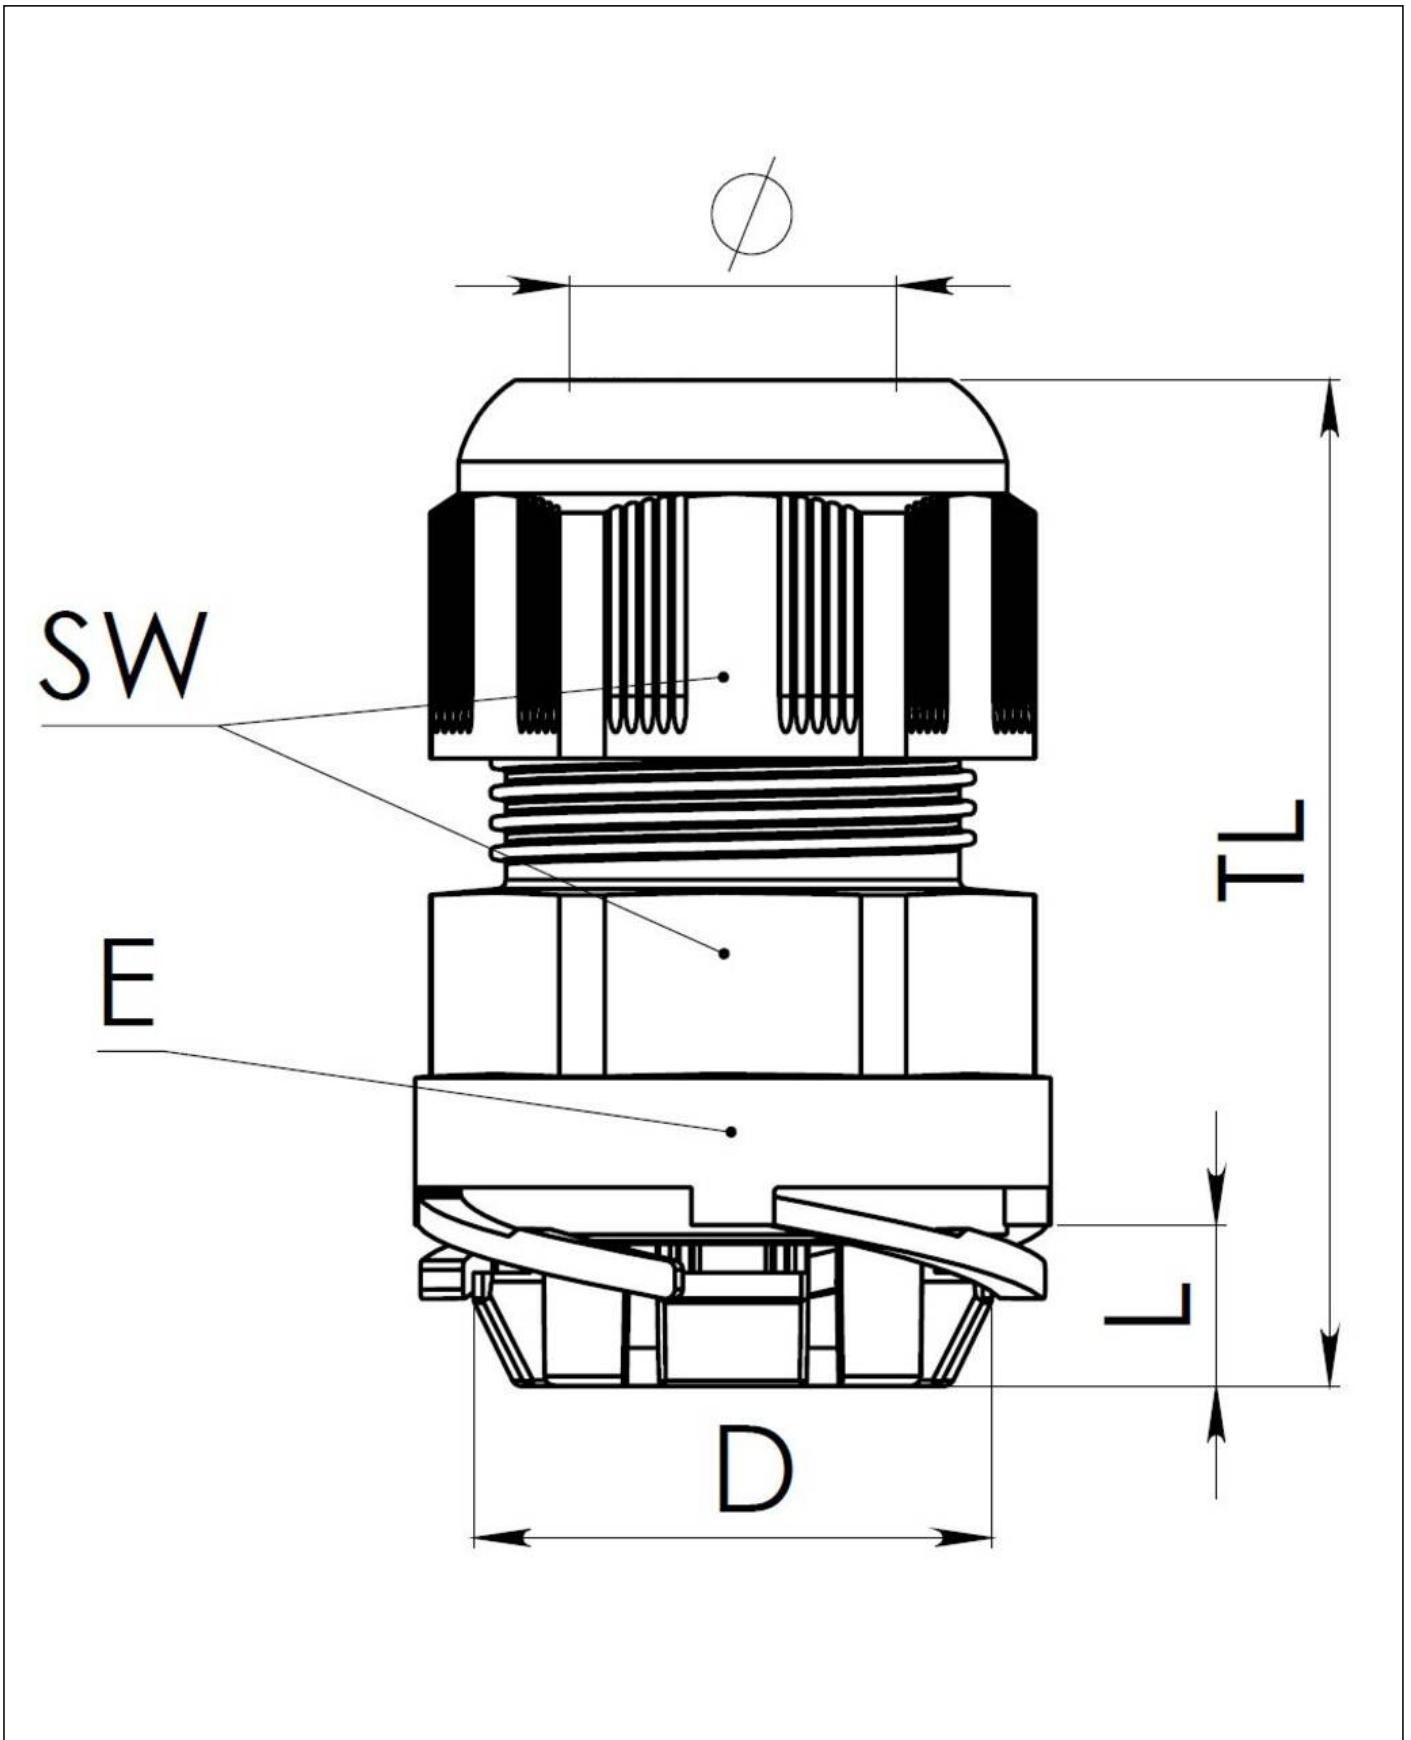

Your Contact:

WISKA Hoppmann GmbH

Kisdorfer Weg 28 · 24568 Kaltenkirchen · Germany

☎ +49-4191-508-0 · 📠 +49-4191-508-209

contact@wiska.de · www.wiska.com