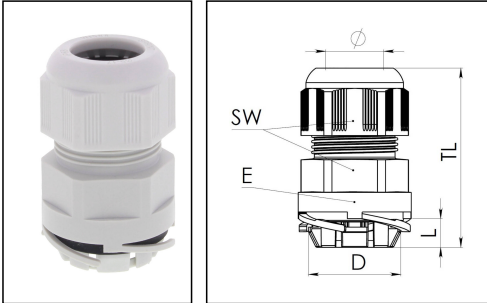

ESKV-P 25 LG

Cable gland, plastic, M25, RAL 7035

Products may differ in size, colour and appearance to those shown. If you require further information or customisation, please contact us directly.

Material	Polyamide
Material sealing gasket	on cable EPDM, on housing TPE
Protection class	IP68
Temp. range min	-40 °C
Temp. range max	100 °C
Glow wire test	750 °C
Ø Connection thread D	25
Length screw-in thread L	6 mm
Ø cable diameter min	9 mm
Ø cable diameter max	17 mm
Key width SW	29 mm
Collar diameter (E)	34 mm
Total length TL	45 mm - 60 mm
Ø Drilling	25 mm - 25,2 mm
Wall thickness S	0,5 mm - 4 mm
Product Color	RAL 7035
Type	ESKV-P 25 LG
Order no. RAL 7035	10111963
Packing unit	25
EAN number	4007686288384
Tariff number	39269097
ETIM-Classification	EC000451