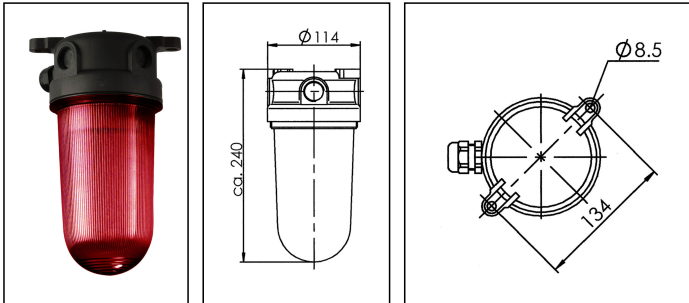

2000/LED-M/rd/5W

LED multi-purpose luminare 2000 IP68, plastic, 5W, Cover red

Products may differ in size, colour and appearance to those shown. If you require further information or customisation, please contact us directly.

WISKA-Order no.	10111984
Type	2000/LED-M/rd/5W
Material	PBT
Material globe/diffuser	Polycarbonate
Globe colour	Red
Power[^]	1 x 5 W
Wattage	5 W
Voltage	230 V
Protection class	IP68 (2,0 bar 30min)
Temp. range min	-20 °C
Temp. range max	45 °C
Lampholder	LED-M
Lightsource	LED
Lightsource incl.	Yes
Colour temperature	4000 K
Luminous flux	869 lm
Light colour	840 (cool white)
Rated Lifetime	L90/B10 @Ta +45 °C
System Lifetime	50000 h
Material cable gland	Polyamide
Type of cable gland	ESKV 20 PLUS / 7,5-14mm
Using for cable gland	
Ø cable diameter min	7,5 mm
Ø cable diameter max	14 mm
External dimensions LxWxH	134x240mm

Your Contact:

WISKA Hoppmann GmbH

Kisdorfer Weg 28 · 24568 Kaltenkirchen · Germany

☎ +49-4191-508-0 · 📠 +49-4191-508-209

contact@wiska.de · www.wiska.com

Weight	0,66 kg
Approval	RMRS, DNV-GL
Colour	Black
Mounting	Surface mounting, Upside, Upside down, Ceiling
Equipment	4 threaded knockout entry M20
Tariff number	85318070

Remarks:

LED Multi-purpose luminaire made of impact and water resistant plastic;
 protection class IP68 (2 bar – 30 min);
 2 cable glands M 20 (7,5 – 14mm);
 red cover
 LED Light module 5W 230V 840 mounted