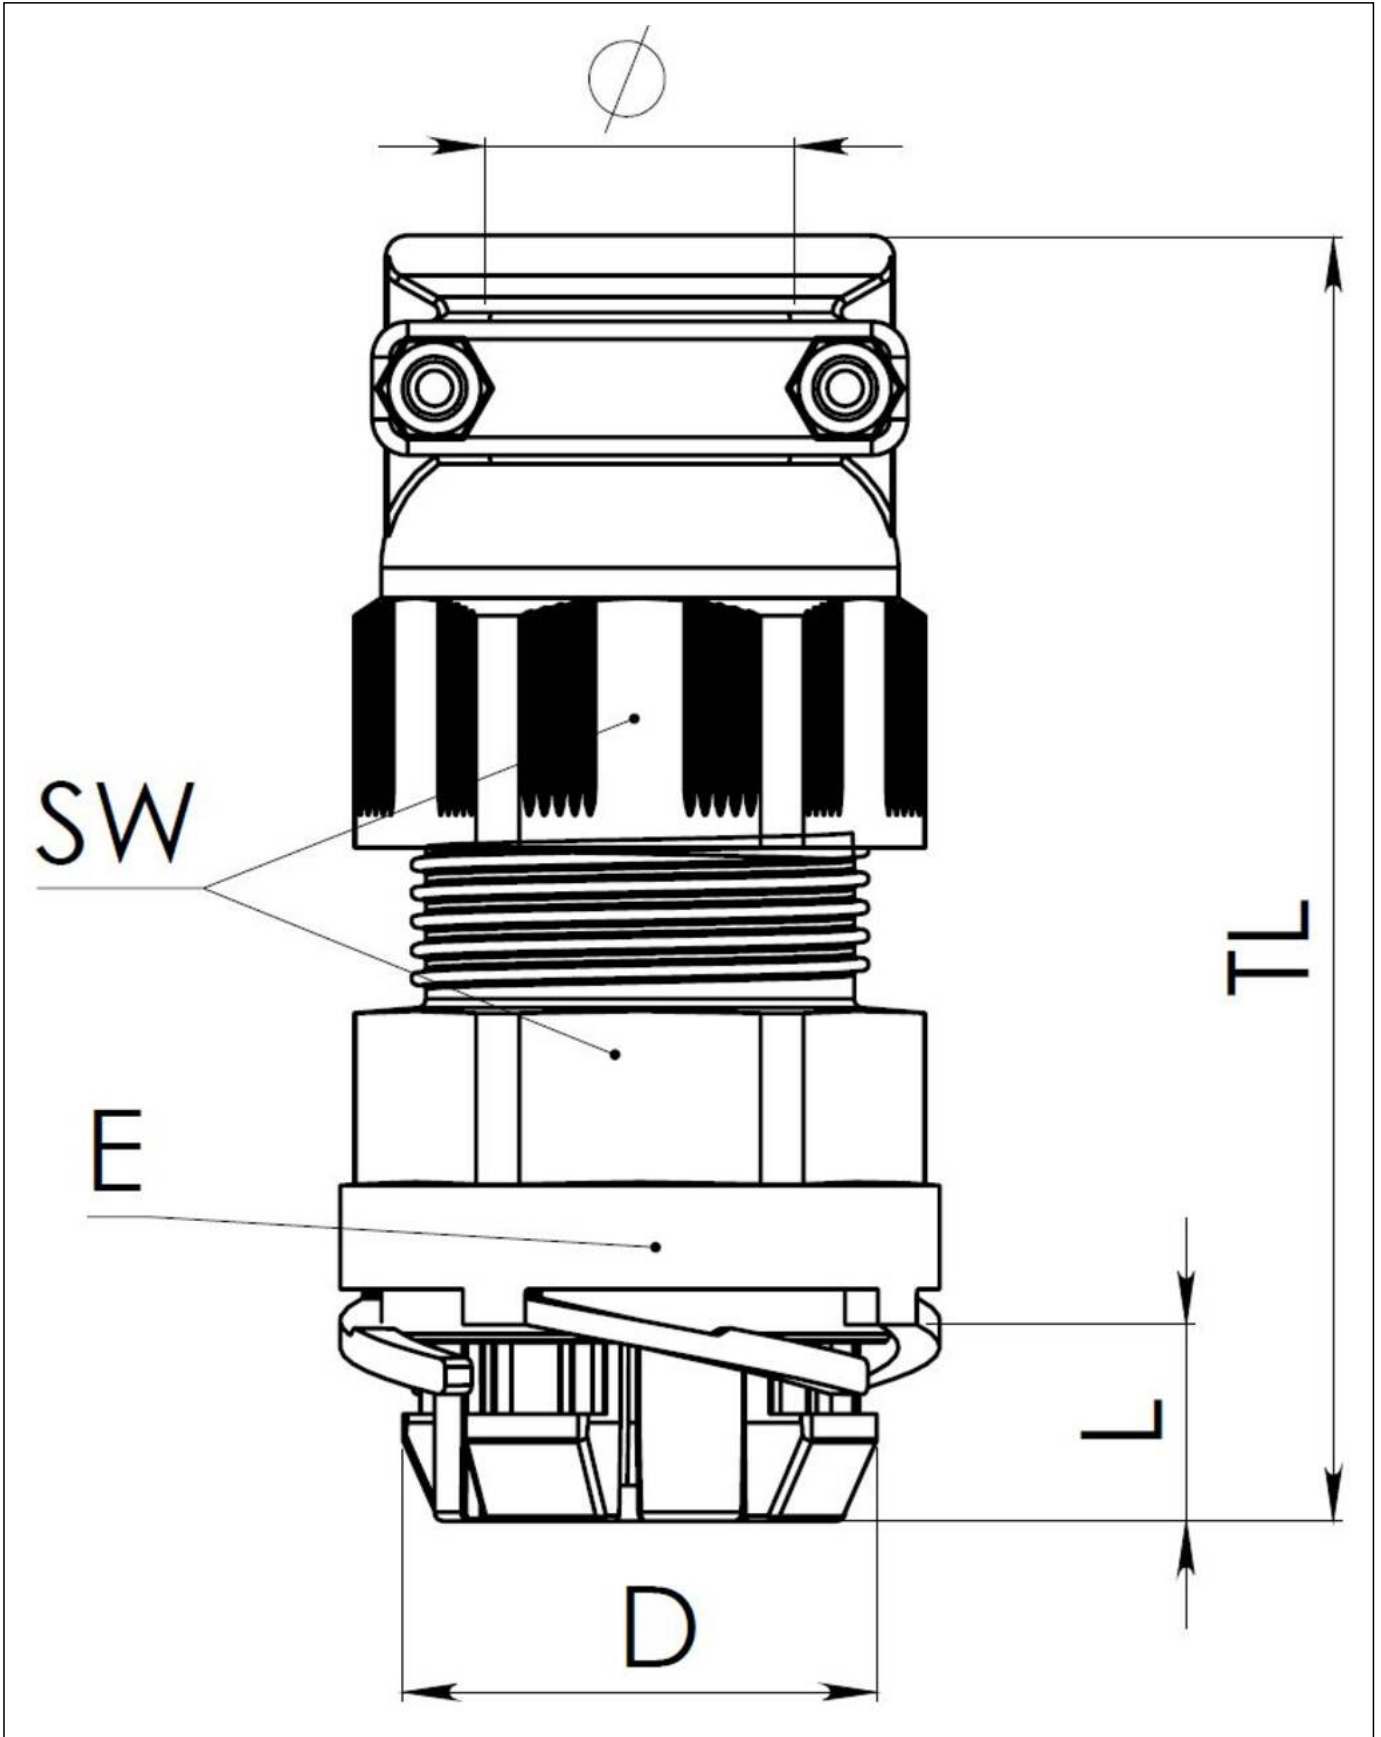

Your Contact:
WISKA Hoppmann GmbH
Kisdorfer Weg 28 · 24568 Kaltenkirchen · Germany
☎ +49-4191-508-0 · 📠 +49-4191-508-209
contact@wiska.de · www.wiska.com