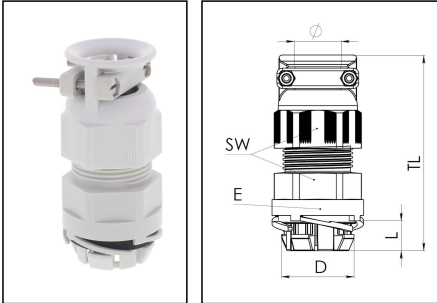

ESKVZ-P 25 LG

Cable gland with external strain relief, plastic, M25, RAL 7035

Products may differ in size, colour and appearance to those shown. If you require further information or customisation, please contact us directly.

Material	Polyamide
Material sealing gasket	on cable EPDM, on housing TPE
Protection class	IP68
Temp. range min	-40 °C
Temp. range max	100 °C
Glow wire test	750 °C
Ø Connection thread D	25
Length screw-in thread L	6 mm
Ø cable diameter min	9 mm
Ø cable diameter max	17 mm
Key width SW	29 mm
Collar diameter (E)	34 mm
Total length TL	58 mm - 72 mm
Ø Drilling	25 mm - 25,2 mm
Wall thickness S	0,5 mm - 4 mm
Product Color	RAL 7035
Type	ESKVZ-P 25 LG
Order no. RAL 7035	10112065
Packing unit	20
EAN number	4007686290622
Tariff number	39269097
ETIM-Classification	EC000451