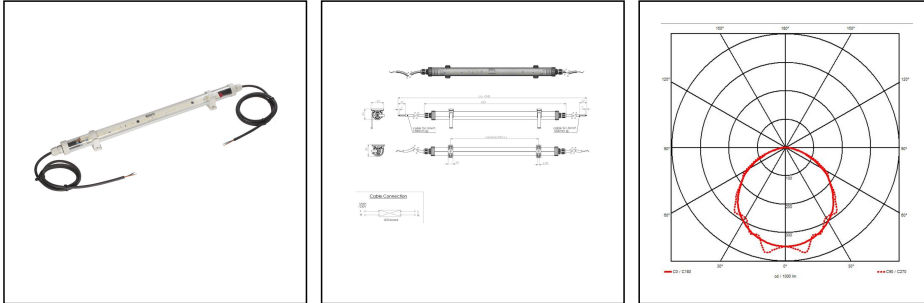

4000-1x13-230-3-T-LE

LED multi-purpose luminaire 4000, 1x13W 230V, plastic, IP68

Products may differ in size, colour and appearance to those shown. If you require further information or customisation, please contact us directly.

WISKA-Order no.	10112210
Type	4000-1x13-230-3-T-LE
Material	Polycarbonate
Globe colour	Clear
Wattage	13 W
Power[^]	1 x 13 W
Voltage	230 V
Protection class	IP66 / IP68 (0,2 bar 30min)
Type of Voltage	AC
Frequence	50/60 Hz
Connection	1,5m cable
Operational areas	Outdoor, Engine room, Cargo hold
Temp. range min	-30 °C
Temp. range max	55 °C
Lightsource	LED
Lightsource incl.	Yes
Colour temperature	5600 K
Luminous flux	1400 lm
Colour rendering index	CRI > 80
Through wiring	2x1,5mm ²
Rated Lifetime	L70/B50 @Ta +35 °C
System Lifetime	100000 h
Mounting	Ceiling, Wall, Surface mounting
Colour	RAL 7035
Equipment	Through wiring

Remarks:

LED strip

1,5m connection cable 2x1,5mm²

outer diameter 7,6mm

with throughwiring

Breathing via VentGland cable gland

Mounting via two clamps

Recommended accessories