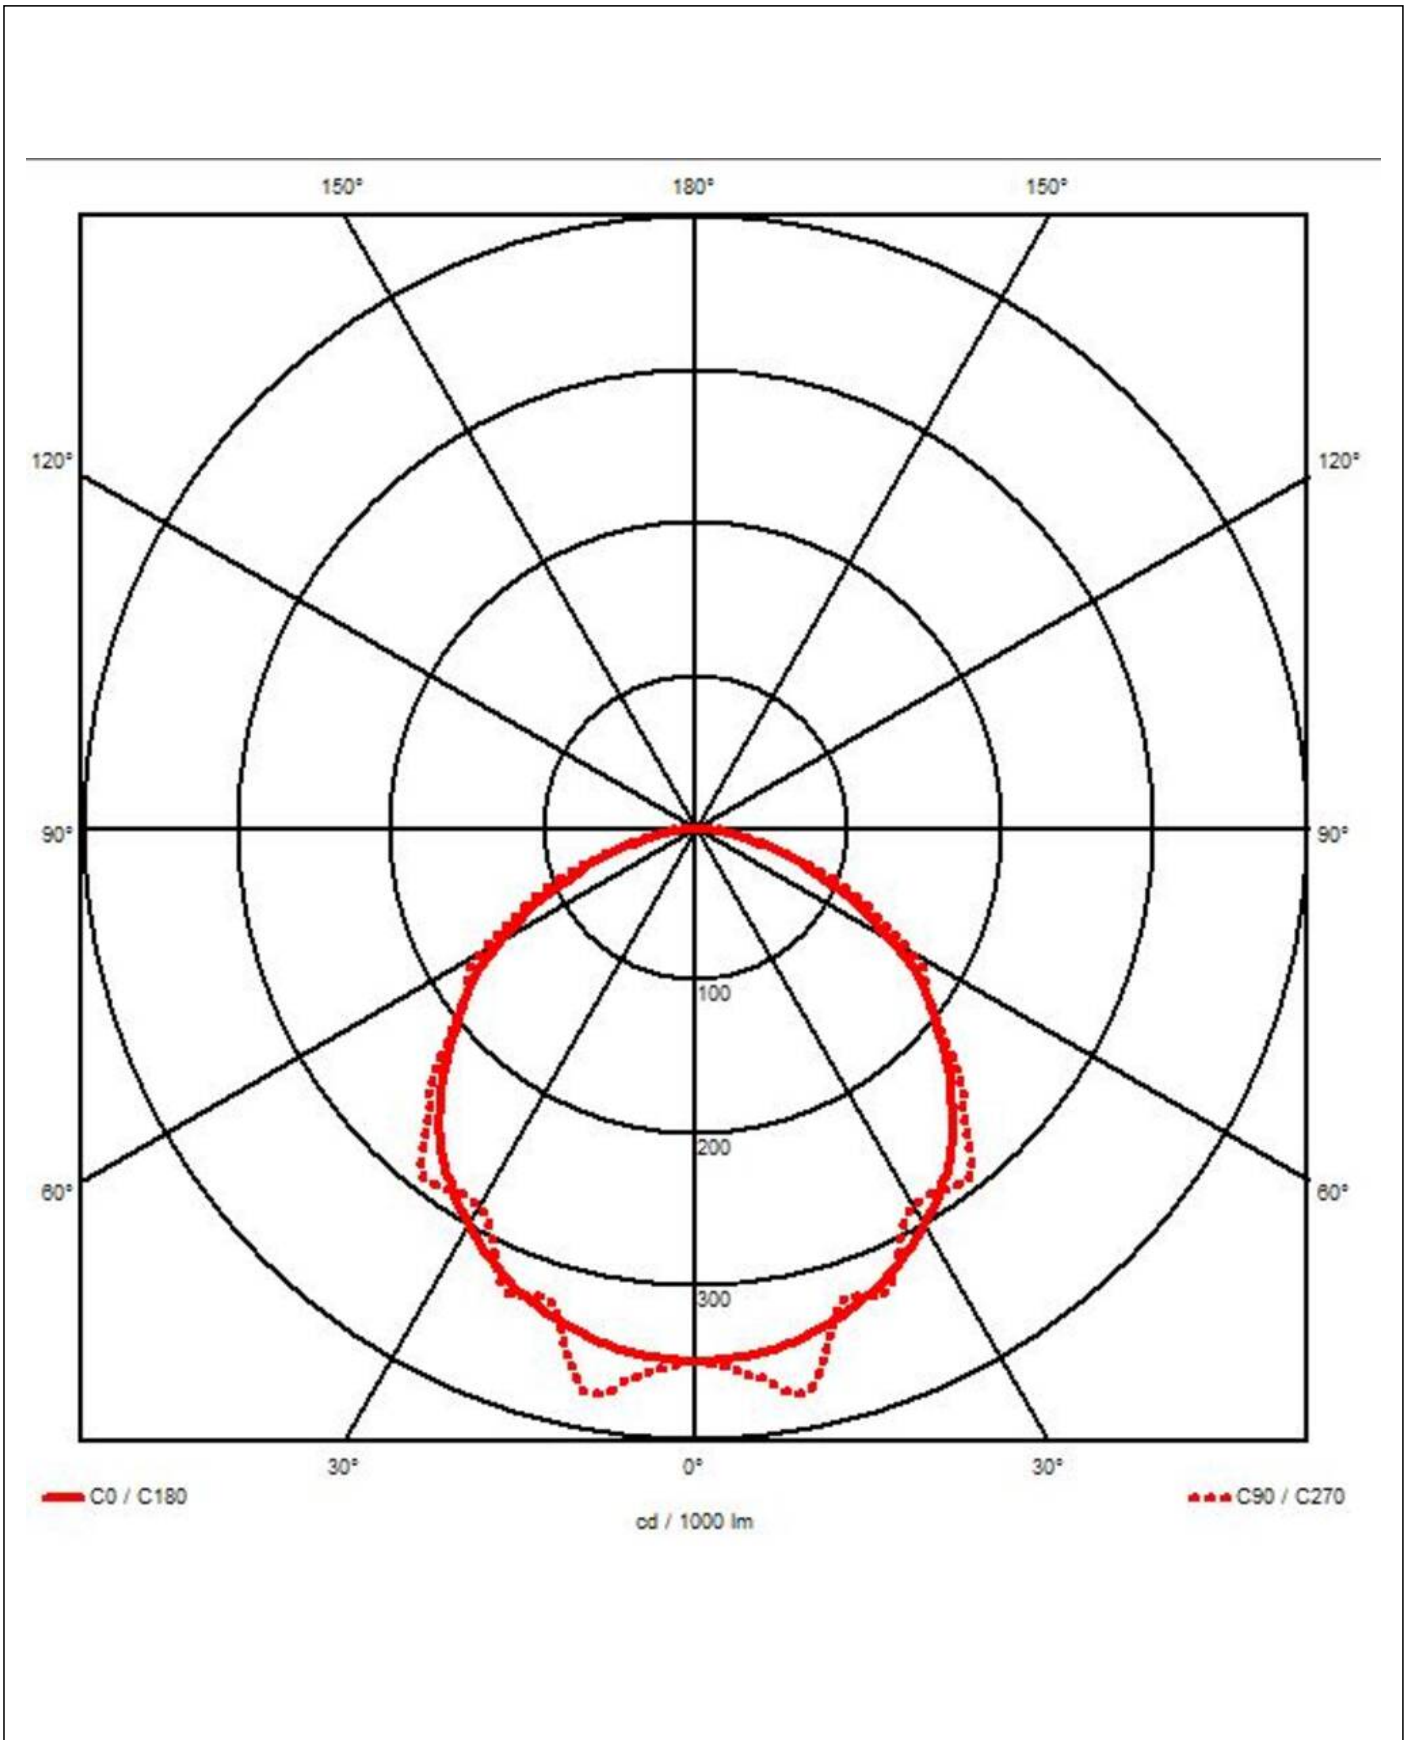

Your Contact:

WISKA Hoppmann GmbH

Kisdorfer Weg 28 · 24568 Kaltenkirchen · Germany

☎ +49-4191-508-0 · 📠 +49-4191-508-209

✉ contact@wiska.de · 🌐 www.wiska.com