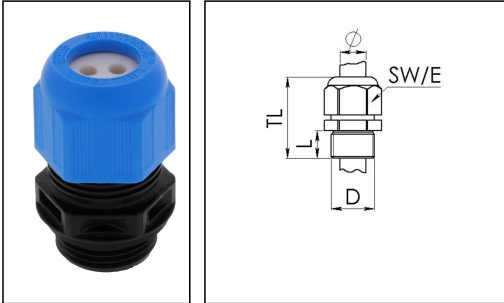

ESKE/1-i 25 MFD 04/064

Ex Cable gland, plastic, RAL 9005/5012, M25, with mounted MFD

Products may differ in size, colour and appearance to those shown. If you require further information or customisation, please contact us directly.

Material cable gland	Polyamide
Material sealing gasket	TPE, EPDM
Temp. range min	-40 °C
Temp. range max	75 °C
Protection class	IP66 / IP68 (5 bar 30 min)
Type of protection	Ex tb, Ex eb
Ex-Certificate	IECEX, ATEX
Glow wire test	750 °C
Thread type	M
Ø Connection thread D	25
Lead	1,5
Length screw-in thread L	10 mm
Ø cable diameter min	5,8 mm
Ø cable diameter max	6,4 mm
Number of cable entries	4
Key width SW	29 mm
Collar diameter (E)	32 mm
Total length TL	38 mm - 47 mm
Install. torques fitting	3 N m
Install. torques cap nut	2 N m
Equipment	Incl. connection thread gasket
Product Color	RAL 5012 / RAL 9005
Order no. RAL 9005	10112232
Type	ESKE/1-i 25 MFD 04/064
Packing unit	50