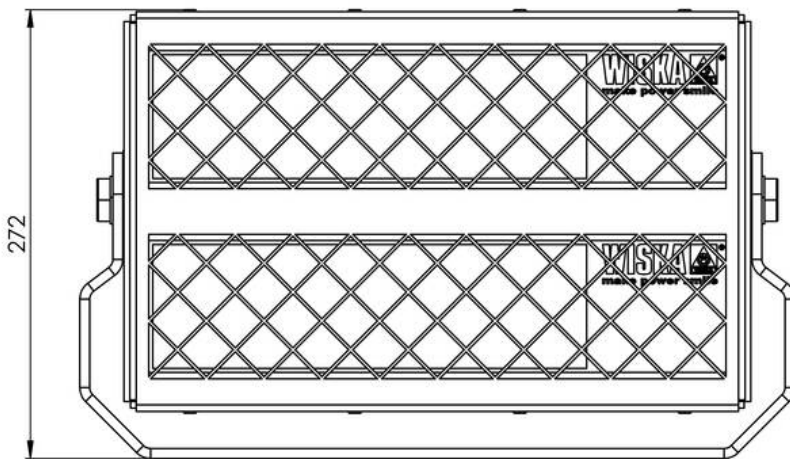

Your Contact:

WISKA Hoppmann GmbH

Kisdorfer Weg 28 · 24568 Kaltenkirchen · Germany

☎ +49-4191-508-0 · 📠 +49-4191-508-209

contact@wiska.de · www.wiska.com