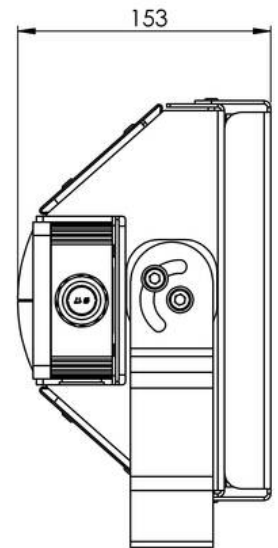

Your Contact:

WISKA Hoppmann GmbH

Kisdorfer Weg 28 · 24568 Kaltenkirchen · Germany

☎ +49-4191-508-0 · 📠 +49-4191-508-209

contact@wiska.de · www.wiska.com