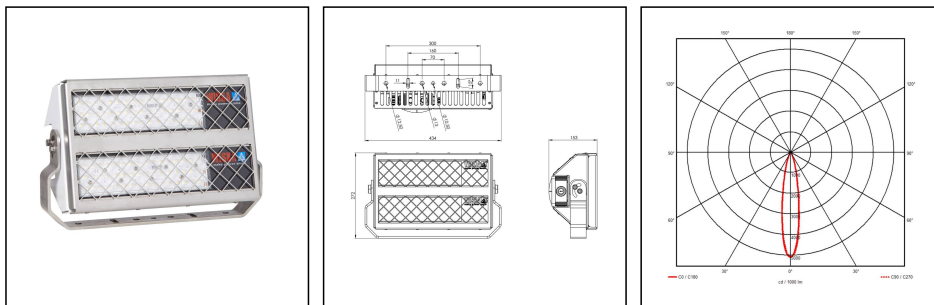

5200-2x40W-MV-NB-1AA-G02

Ex-LED Floodlight 5200, IP66/IP67

Products may differ in size, colour and appearance to those shown. If you require further information or customisation, please contact us directly.

WISKA-Order no.	10112355
Type	5200-2x40W-MV-NB-1AA-G02
Material	Stainless steel, Plastic
Wattage	80 W
Power[^]	2 x 40 W
Voltage	230 V
Voltage min. (V)	100 V
Voltage max. (V)	240 V
Type of Voltage	AC
Frequence	50/60 Hz
Protection class	IP66 / IP67
Temp. range min	-30 °C
Temp. range max	55 °C
Operational areas	Indoor / Outdoor
Mounting	Wall, Ceiling, Upside
Approval	IECEx EPS 22.0096X, EPS 23 ATEX 1 151 X
Explosion Groups	IIC
Temp.-class	T4
Zone	22, 2
Reflector	Narrow beam
Lightsource	LED
Lightsource incl.	Yes
Luminous flux	8000 lm
Colour temperature	5600 K
Colour rendering index	≥ 80

Your Contact:

WISKA Hoppmann GmbH

Kisdorfer Weg 28 · 24568 Kaltenkirchen · Germany

☎ +49-4191-508-0 · 📠 +49-4191-508-209

contact@wiska.de · www.wiska.com

Rated Lifetime	L70/B10 @Ta +45 °C
System Lifetime	120000 h
Type of cable gland	ESKV 25 / 9-17mm
Material cable gland	Polyamide
Using for cable gland	
Ø cable diameter min	9 mm
Ø cable diameter max	17 mm
External dimensions LxWxH	434x272x153mm
Equipment	Guard
Weight	12,7 kg
Tariff number	94054990