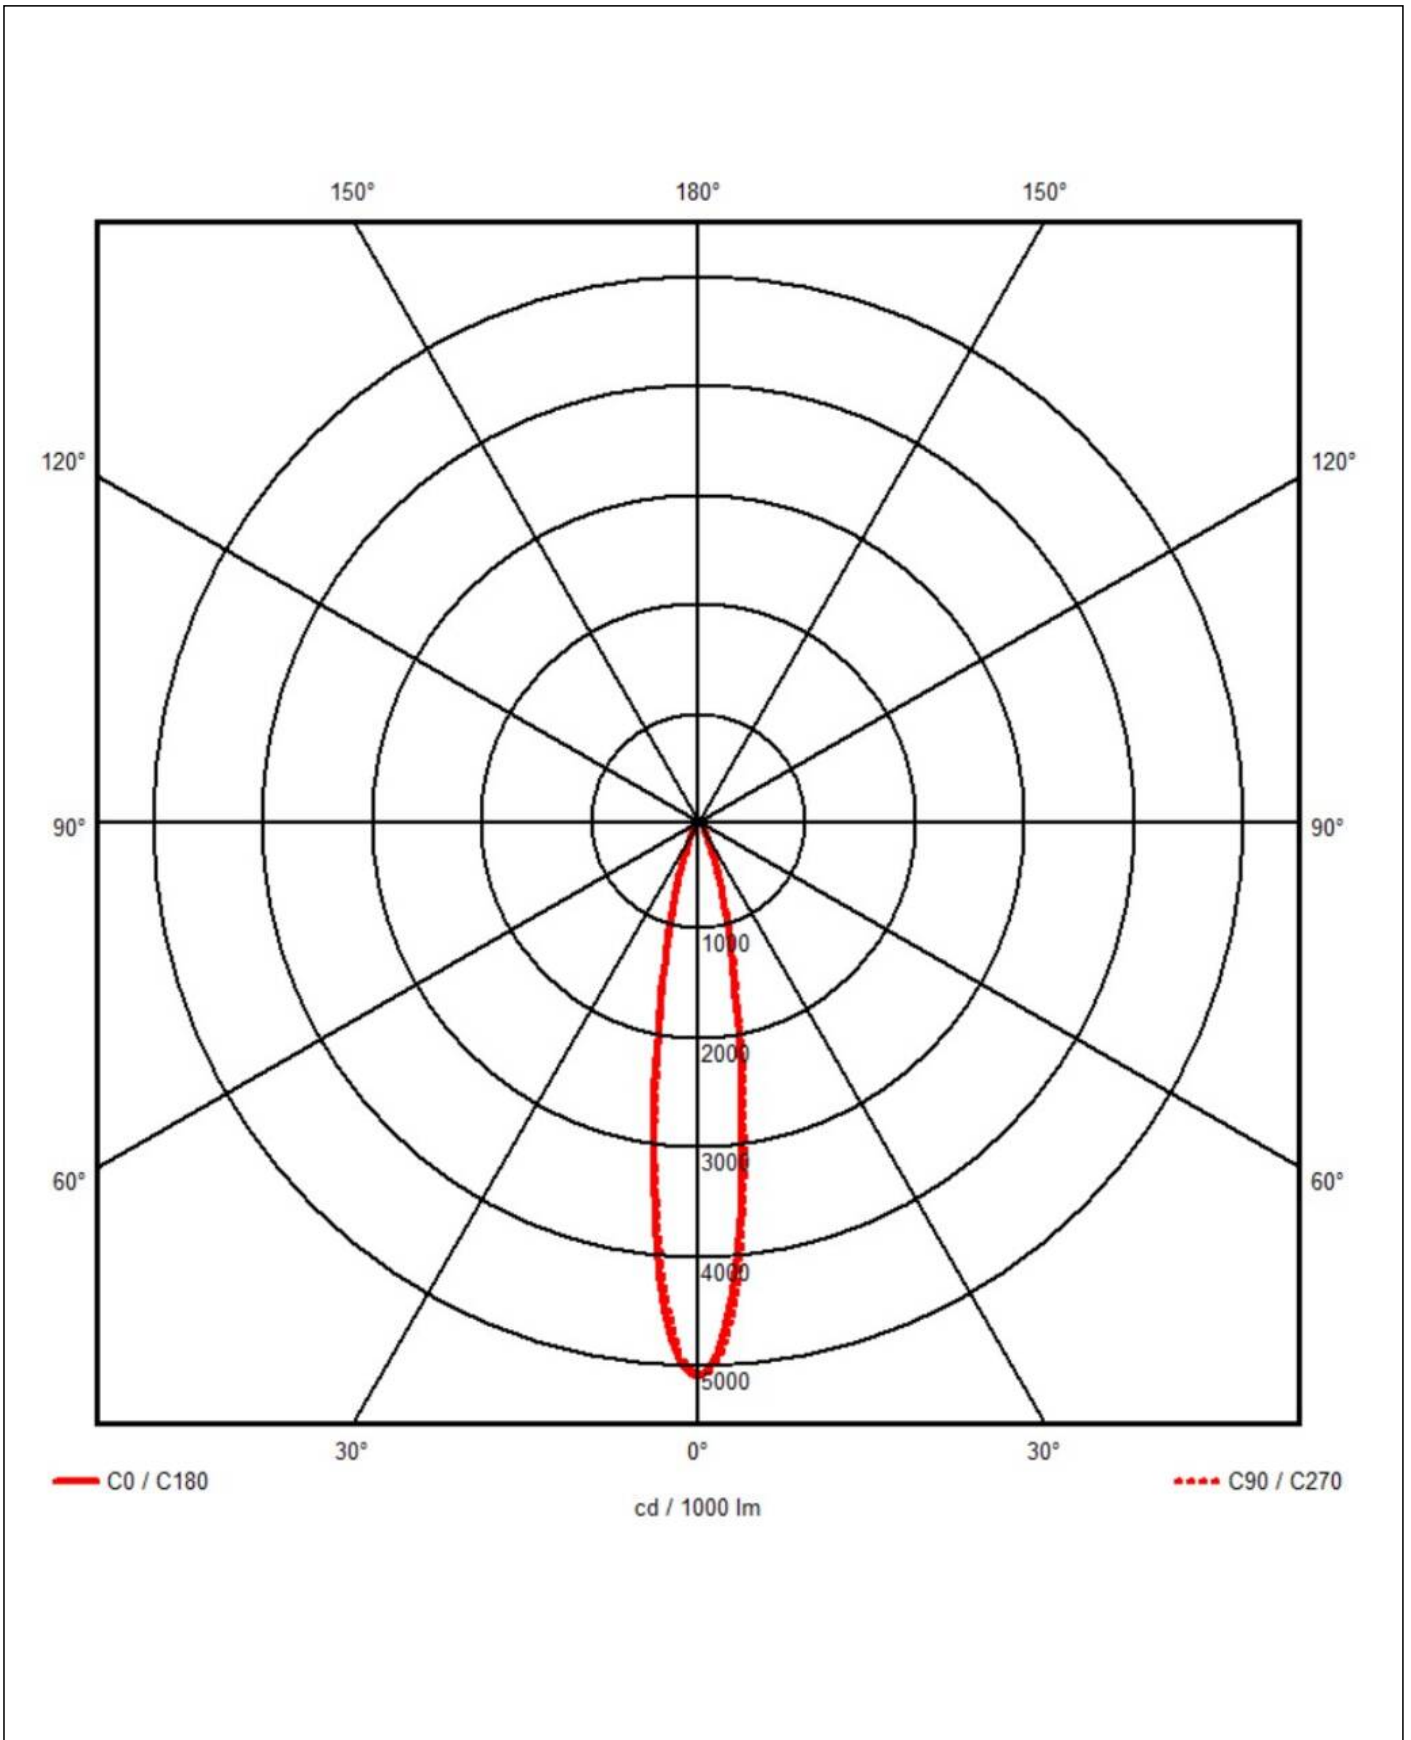

Your Contact:

WISKA Hoppmann GmbH

Kisdorfer Weg 28 · 24568 Kaltenkirchen · Germany

☎ +49-4191-508-0 · 📠 +49-4191-508-209

contact@wiska.de · www.wiska.com