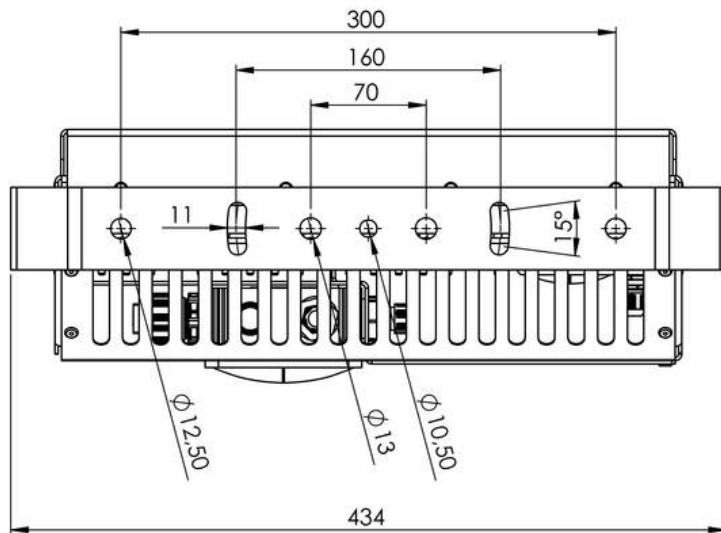

Your Contact:

WISKA Hoppmann GmbH

Kisdorfer Weg 28 · 24568 Kaltenkirchen · Germany

☎ +49-4191-508-0 · 📠 +49-4191-508-209

contact@wiska.de · www.wiska.com