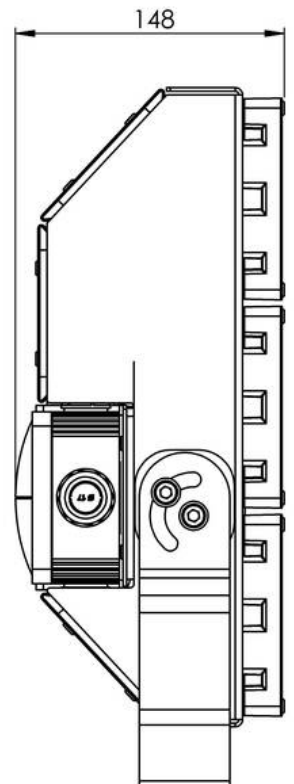

Your Contact:

WISKA Hoppmann GmbH

Kisdorfer Weg 28 · 24568 Kaltenkirchen · Germany

☎ +49-4191-508-0 · 📠 +49-4191-508-209

contact@wiska.de · www.wiska.com