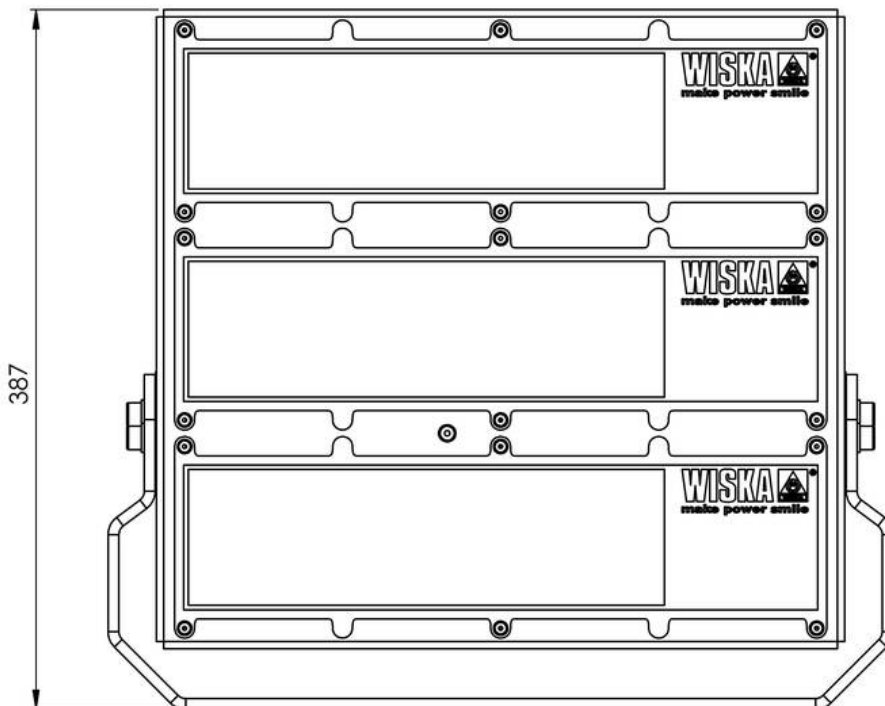

Your Contact:

WISKA Hoppmann GmbH

Kisdorfer Weg 28 · 24568 Kaltenkirchen · Germany

☎ +49-4191-508-0 · 📠 +49-4191-508-209

contact@wiska.de · www.wiska.com