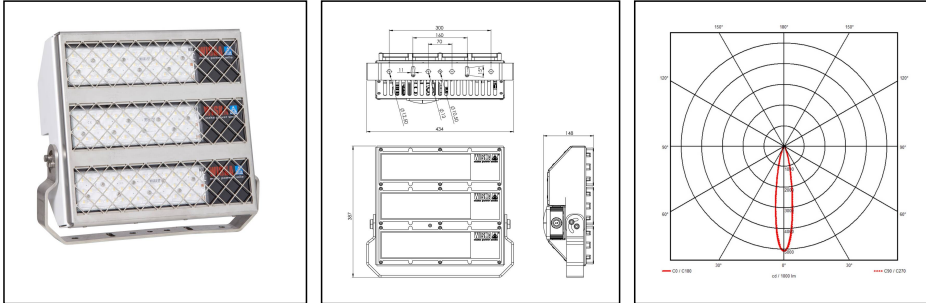

5200-3x40W-MV-NB-1AA-G02

Ex-LED Floodlight 5200, IP66/IP67

Products may differ in size, colour and appearance to those shown. If you require further information or customisation, please contact us directly.

WISKA-Order no.	10112358
Type	5200-3x40W-MV-NB-1AA-G02
Material	Stainless steel, Plastic
Wattage	120 W
Power[^]	3 x 40 W
Voltage	230 V
Voltage min. (V)	100 V
Voltage max. (V)	240 V
Type of Voltage	AC
Frequence	50/60 Hz
Protection class	IP66 / IP67
Temp. range min	-30 °C
Temp. range max	55 °C
Operational areas	Indoor / Outdoor
Mounting	Upside, Ceiling, Wall
Approval	IECEx EPS 22.0096X, EPS 23 ATEX 1 151 X
Explosion Groups	IIC
Temp.-class	T4
Zone	22, 2
Reflector	Narrow beam
Lightsource	LED
Lightsource incl.	Yes
Luminous flux	12000 lm
Colour temperature	5600 K
Colour rendering index	≥ 80