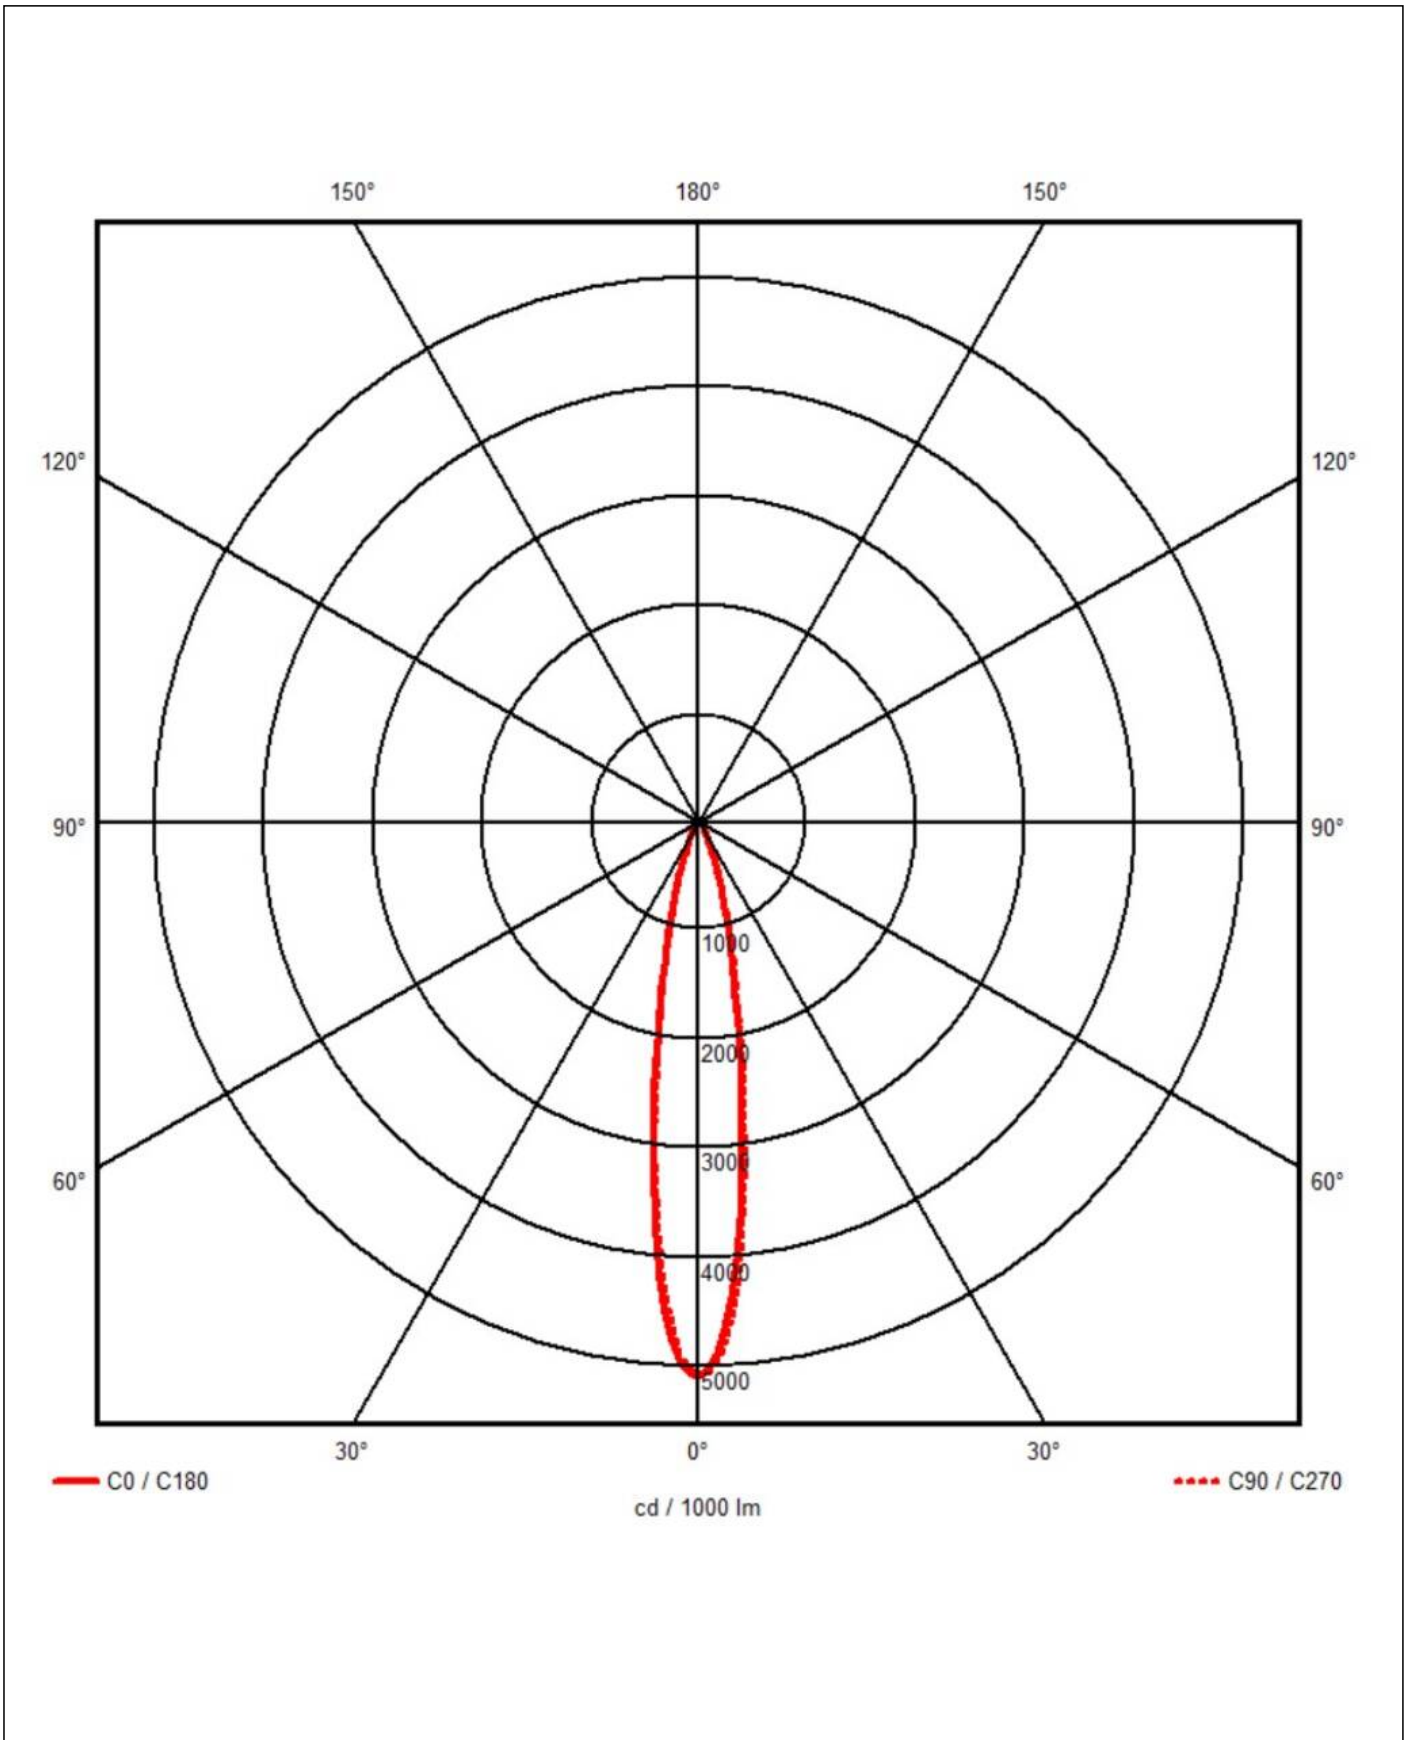

Your Contact:

WISKA Hoppmann GmbH

Kisdorfer Weg 28 · 24568 Kaltenkirchen · Germany

☎ +49-4191-508-0 · 📠 +49-4191-508-209

contact@wiska.de · www.wiska.com