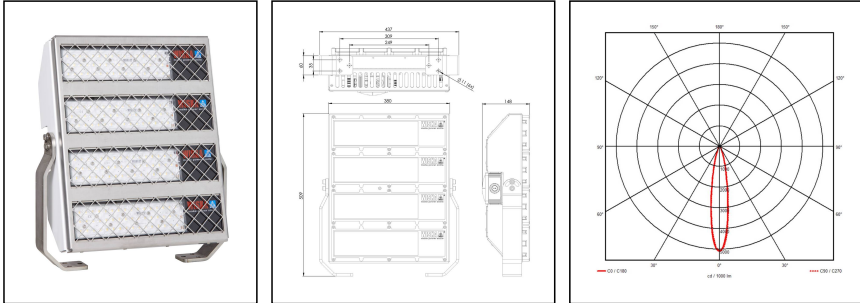

## 5200-4x40W-MV-MB-1AA-G02

Ex-LED Floodlight 5200, IP66/IP67

Products may differ in size, colour and appearance to those shown. If you require further information or customisation, please contact us directly.

<b>WISKA-Order no.</b>	10112362
<b>Type</b>	5200-4x40W-MV-MB-1AA-G02
<b>Material</b>	Stainless steel, Plastic
<b>Wattage</b>	160 W
<b>Power<sup>^</sup></b>	4 x 40 W
<b>Voltage</b>	230 V
<b>Voltage min. (V)</b>	100 V
<b>Voltage max. (V)</b>	240 V
<b>Type of Voltage</b>	AC
<b>Frequence</b>	50/60 Hz
<b>Protection class</b>	IP66 / IP67
<b>Temp. range min</b>	-30 °C
<b>Temp. range max</b>	55 °C
<b>Operational areas</b>	Indoor / Outdoor
<b>Mounting</b>	Upside, Ceiling, Wall
<b>Approval</b>	IECEx EPS 22.0096X, EPS 23 ATEX 1 151 X
<b>Explosion Groups</b>	IIC
<b>Temp.-class</b>	T4
<b>Zone</b>	22, 2
<b>Reflector</b>	Medium beam
<b>Lightsource</b>	LED
<b>Lightsource incl.</b>	Yes
<b>Luminous flux</b>	16000 lm
<b>Colour temperature</b>	5600 K
<b>Colour rendering index</b>	≥ 80