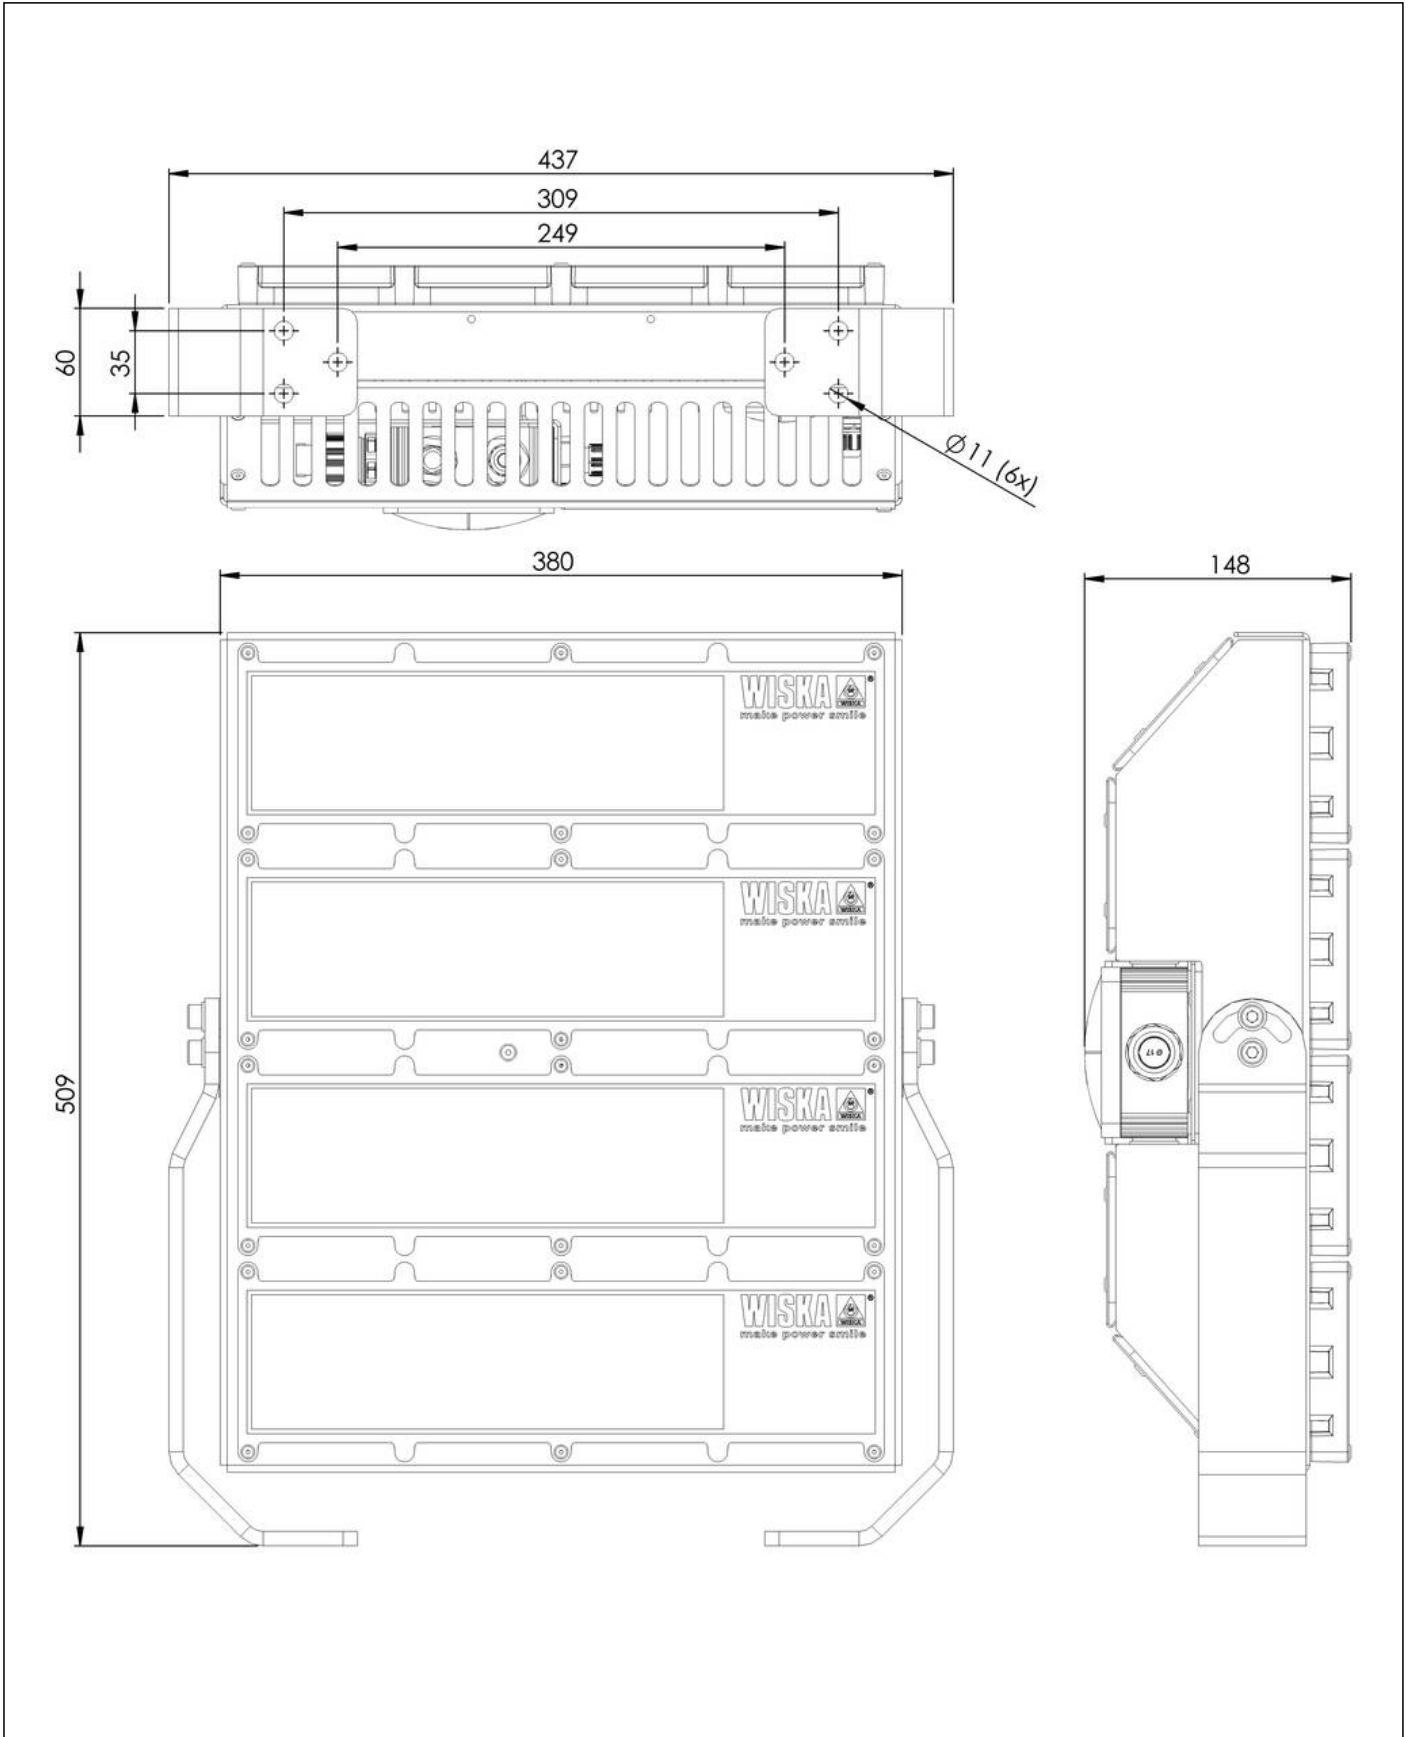

Your Contact:

WISKA Hoppmann GmbH

Kisdorfer Weg 28 · 24568 Kaltenkirchen · Germany

☎ +49-4191-508-0 · 📠 +49-4191-508-209

contact@wiska.de · www.wiska.com