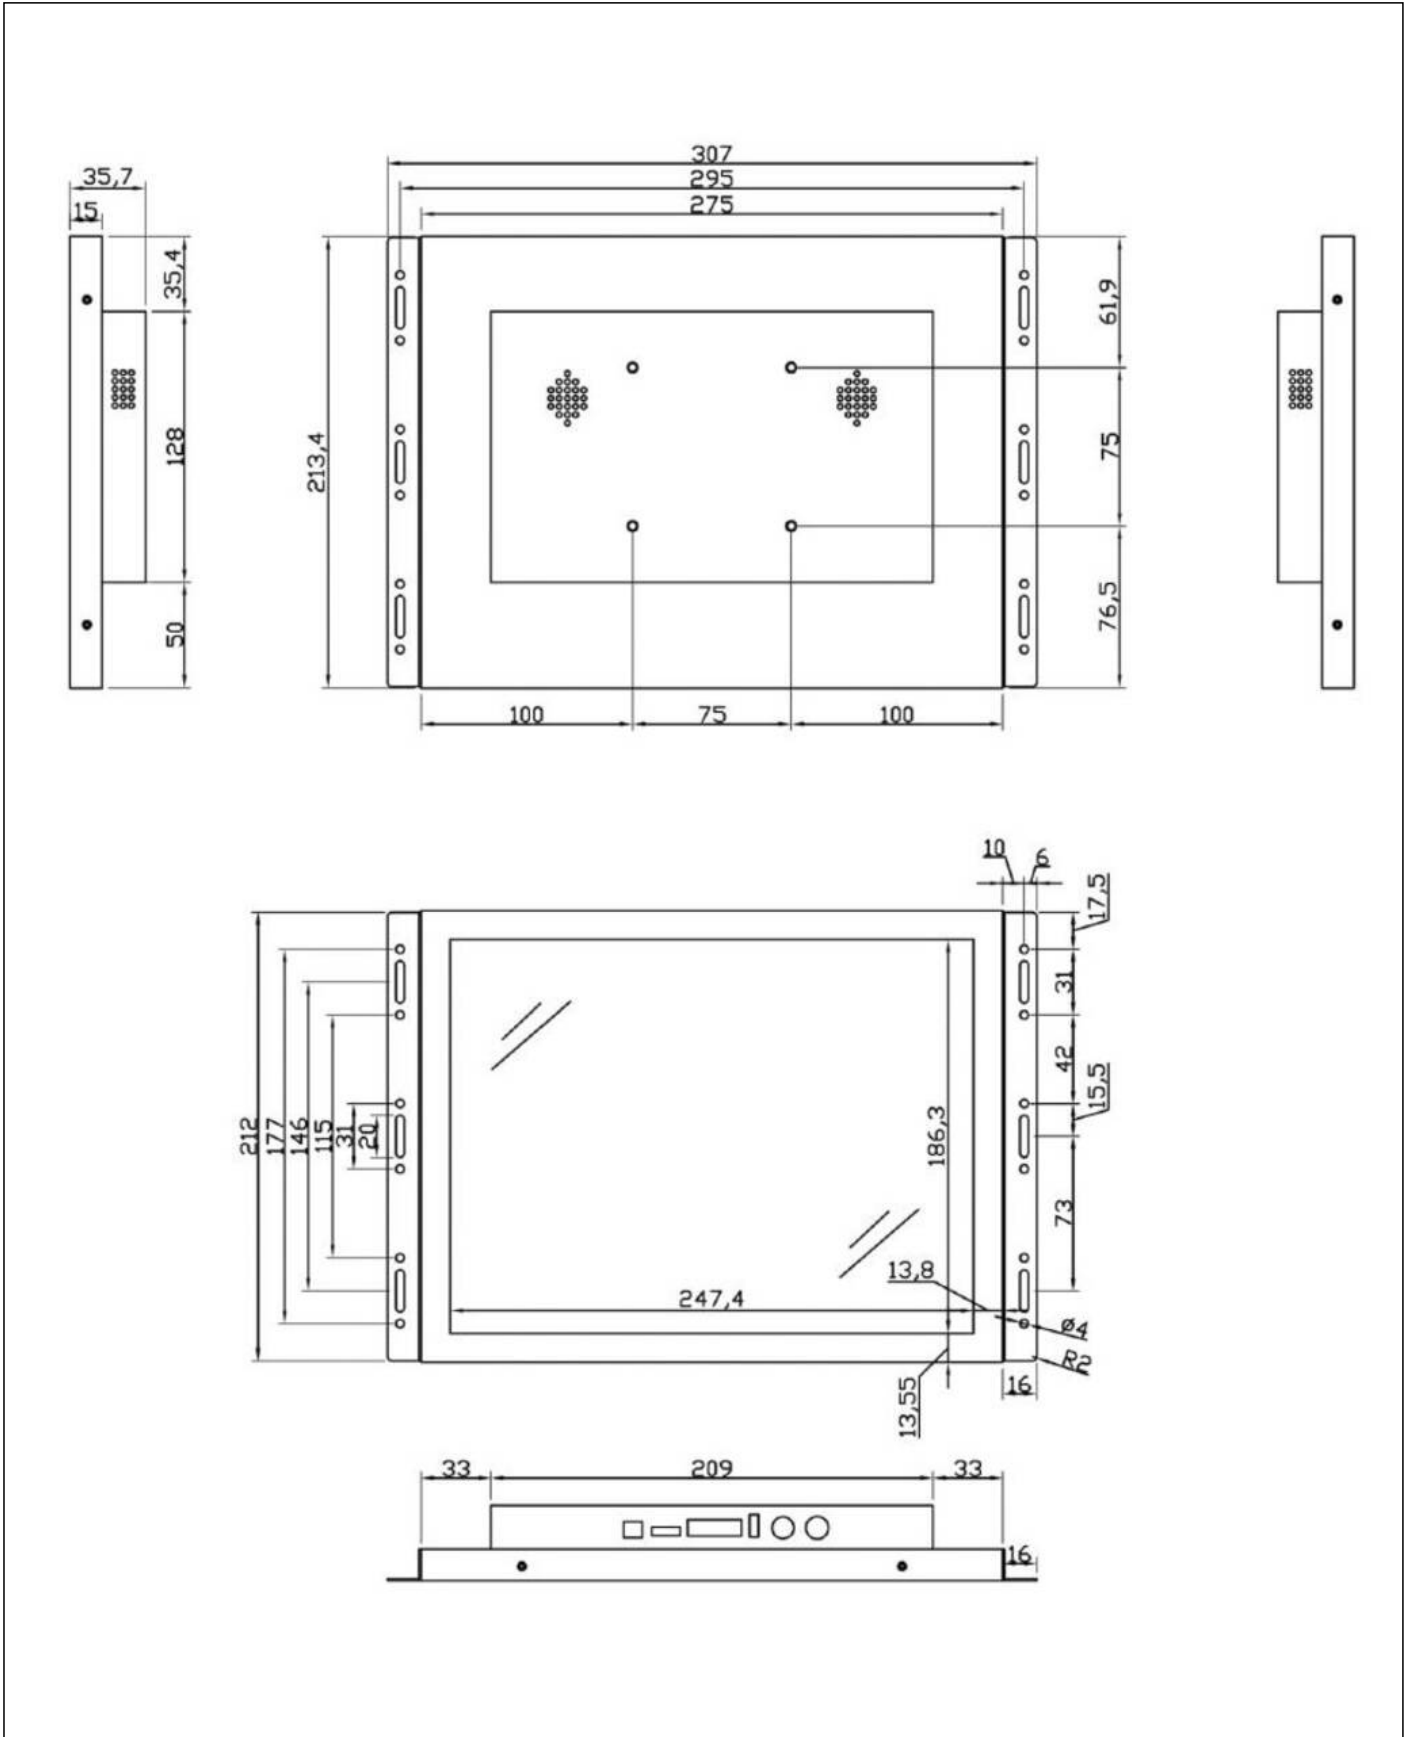

Your Contact:

WISKA Hoppmann GmbH

Kisdorfer Weg 28 · 24568 Kaltenkirchen · Germany

☎ +49-4191-508-0 · 📠 +49-4191-508-209

contact@wiska.de · www.wiska.com