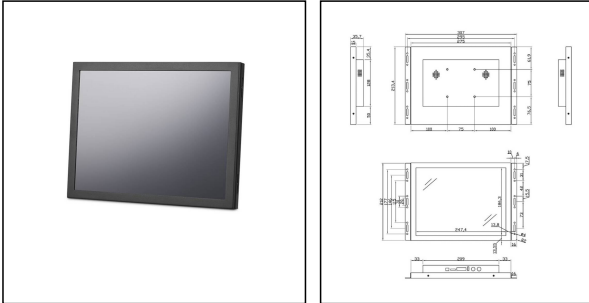

TFT12/BE/V7M/Universal/Touch

Products may differ in size, colour and appearance to those shown. If you require further information or customisation, please contact us directly.

Type	TFT12/BE/V7M/Universal/Touch
WISKA-Order no.	10112440
Protection class	IP65 (front) IP20 (rear)
Temp. range min	-20 °C
Temp. range max	60 °C
Humidity	80 %
Operational areas	Indoor
Mounting	Recessed mounting, Desktop, Wall
Colour	Black
Resolution	1920x1200
TFT size	12"
Light intensity	450 cd/m ²
Contrast Ratio	800:1
Aspect Ratio	4:3
CCTV add-on	Dimming (1-100%) via RCU
Port	VGA, BNC, HDMI
Type of Voltage	AC
Wattage	8 W
Weight	1,9 kg
Tariff number	85285299

Remarks:

BEET 12.0" TFT touch flat screen
(1920x1200) 30.8 cm diagonal, HDMI,
VGA and BNC interfaces,
4: 3, 230 VAC with 12V power supply,

Your Contact:

WISKA Hoppmann GmbH
Kisdorfer Weg 28 · 24568 Kaltenkirchen · Germany
☎ +49-4191-508-0 · 📠 +49-4191-508-209
contact@wiska.de · www.wiska.com

black, VESA75, incl. Wall bracket.

Installation: installation,
wall and table

280 x 223 x 44 mm (WxHxD)

Recommended accessories

RCU/BE/DMK7

10112717

23.05.2026

Your Contact: