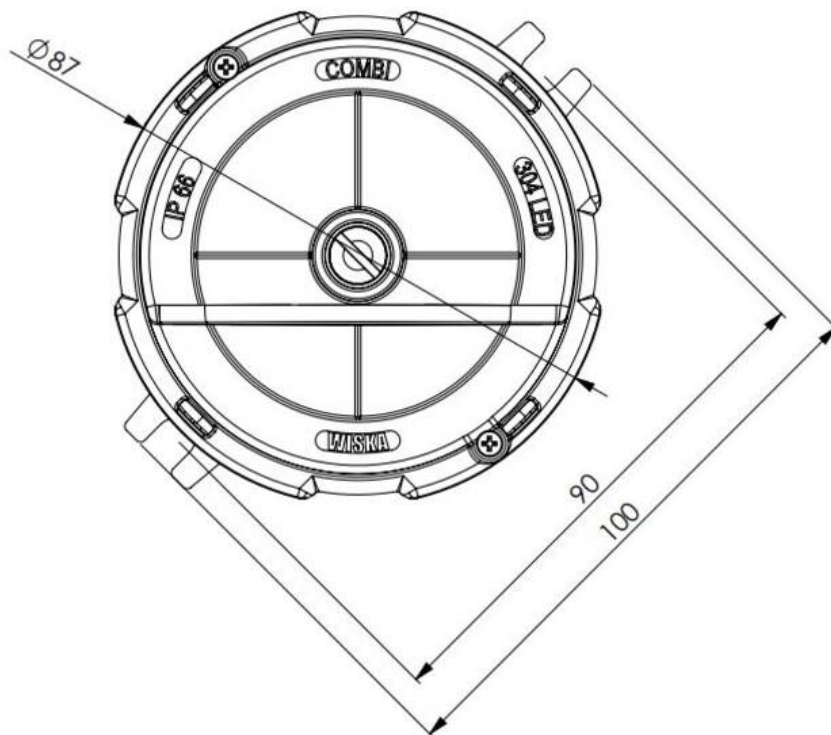

Your Contact:

WISKA Hoppmann GmbH

Kisdorfer Weg 28 · 24568 Kaltenkirchen · Germany

☎ +49-4191-508-0 · 📠 +49-4191-508-209

contact@wiska.de · www.wiska.com