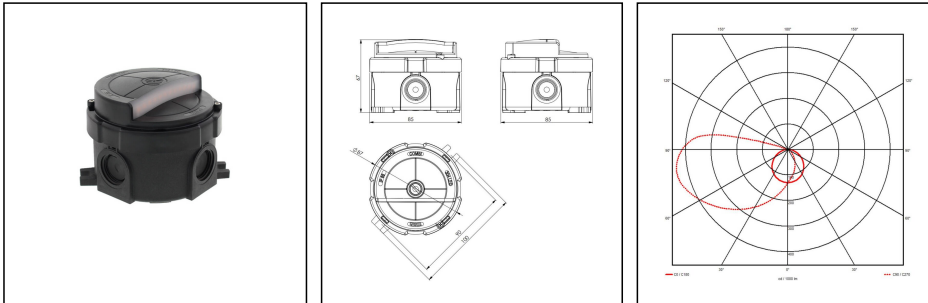

COMBI 304 LED Light AC BK

LED multi-purpose luminaire 304 plastic 2,5W, 230VAC

Products may differ in size, colour and appearance to those shown. If you require further information or customisation, please contact us directly.

WISKA-Order no.	10112591
Type	COMBI 304 LED Light AC BK
Material	Plastic
Globe colour	Opal
Power[^]	2,5 W
Voltage	230 V
Protection class	IP66
Type of Voltage	AC / DC
Frequence	50/60 Hz
Operational areas	Outdoor, Indoor
Temp. range min	-20 °C
Temp. range max	45 °C
Lightsource	LED
Lightsource incl.	Yes
Colour temperature	2700 K
Luminous flux	200 lm
Colour rendering index	RA>90
Type of cable gland	M 20 x 1,5
Average lamp durability	30000 h
Rated Lifetime	L90/B10 @Ta +45 °C
Mounting	Surface mounting, Wall
Colour	Black
External dimensions LxWxH	Ø 87 x 67 mm
Weight	0,16 kg