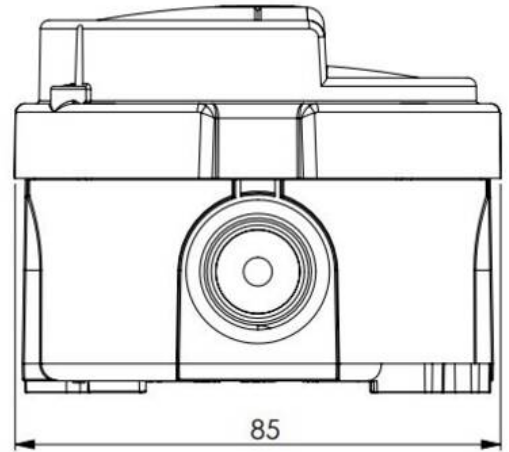

Your Contact:

WISKA Hoppmann GmbH

Kisdorfer Weg 28 · 24568 Kaltenkirchen · Germany

☎ +49-4191-508-0 · 📠 +49-4191-508-209

contact@wiska.de · www.wiska.com