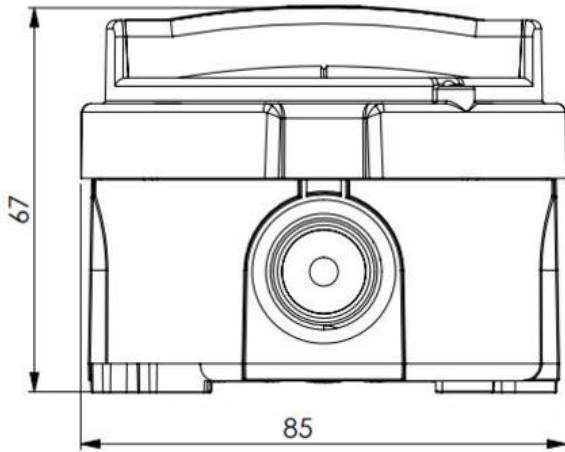

Your Contact:

WISKA Hoppmann GmbH

Kisdorfer Weg 28 · 24568 Kaltenkirchen · Germany

☎ +49-4191-508-0 · 📠 +49-4191-508-209

contact@wiska.de · www.wiska.com