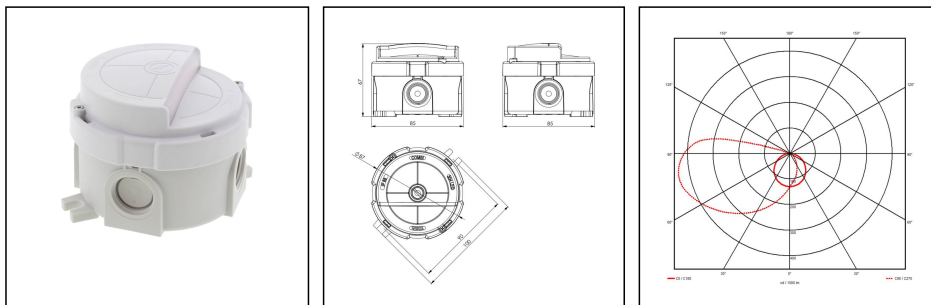

COMBI 304 LED Light AC LG

LED multi-purpose luminaire 304 plastic 2,5W, 230VAC

Products may differ in size, colour and appearance to those shown. If you require further information or customisation, please contact us directly.

WISKA-Order no.	10112593
Type	COMBI 304 LED Light AC LG
Material	Plastic
Globe colour	Opal
Power[^]	2,5 W
Voltage	230 V
Protection class	IP66
Type of Voltage	AC / DC
Frequence	50/60 Hz
Operational areas	Outdoor, Indoor
Temp. range min	-20 °C
Temp. range max	45 °C
Lightsource	LED
Lightsource incl.	Yes
Colour temperature	2700 K
Luminous flux	200 lm
Colour rendering index	RA>90
Type of cable gland	M 20 x 1,5
Average lamp durability	30000 h
Rated Lifetime	L90/B10 @Ta +45 °C
Mounting	Wall, Surface mounting
Colour	Grey
External dimensions LxWxH	Ø 87 x 67 mm
Weight	0,16 kg