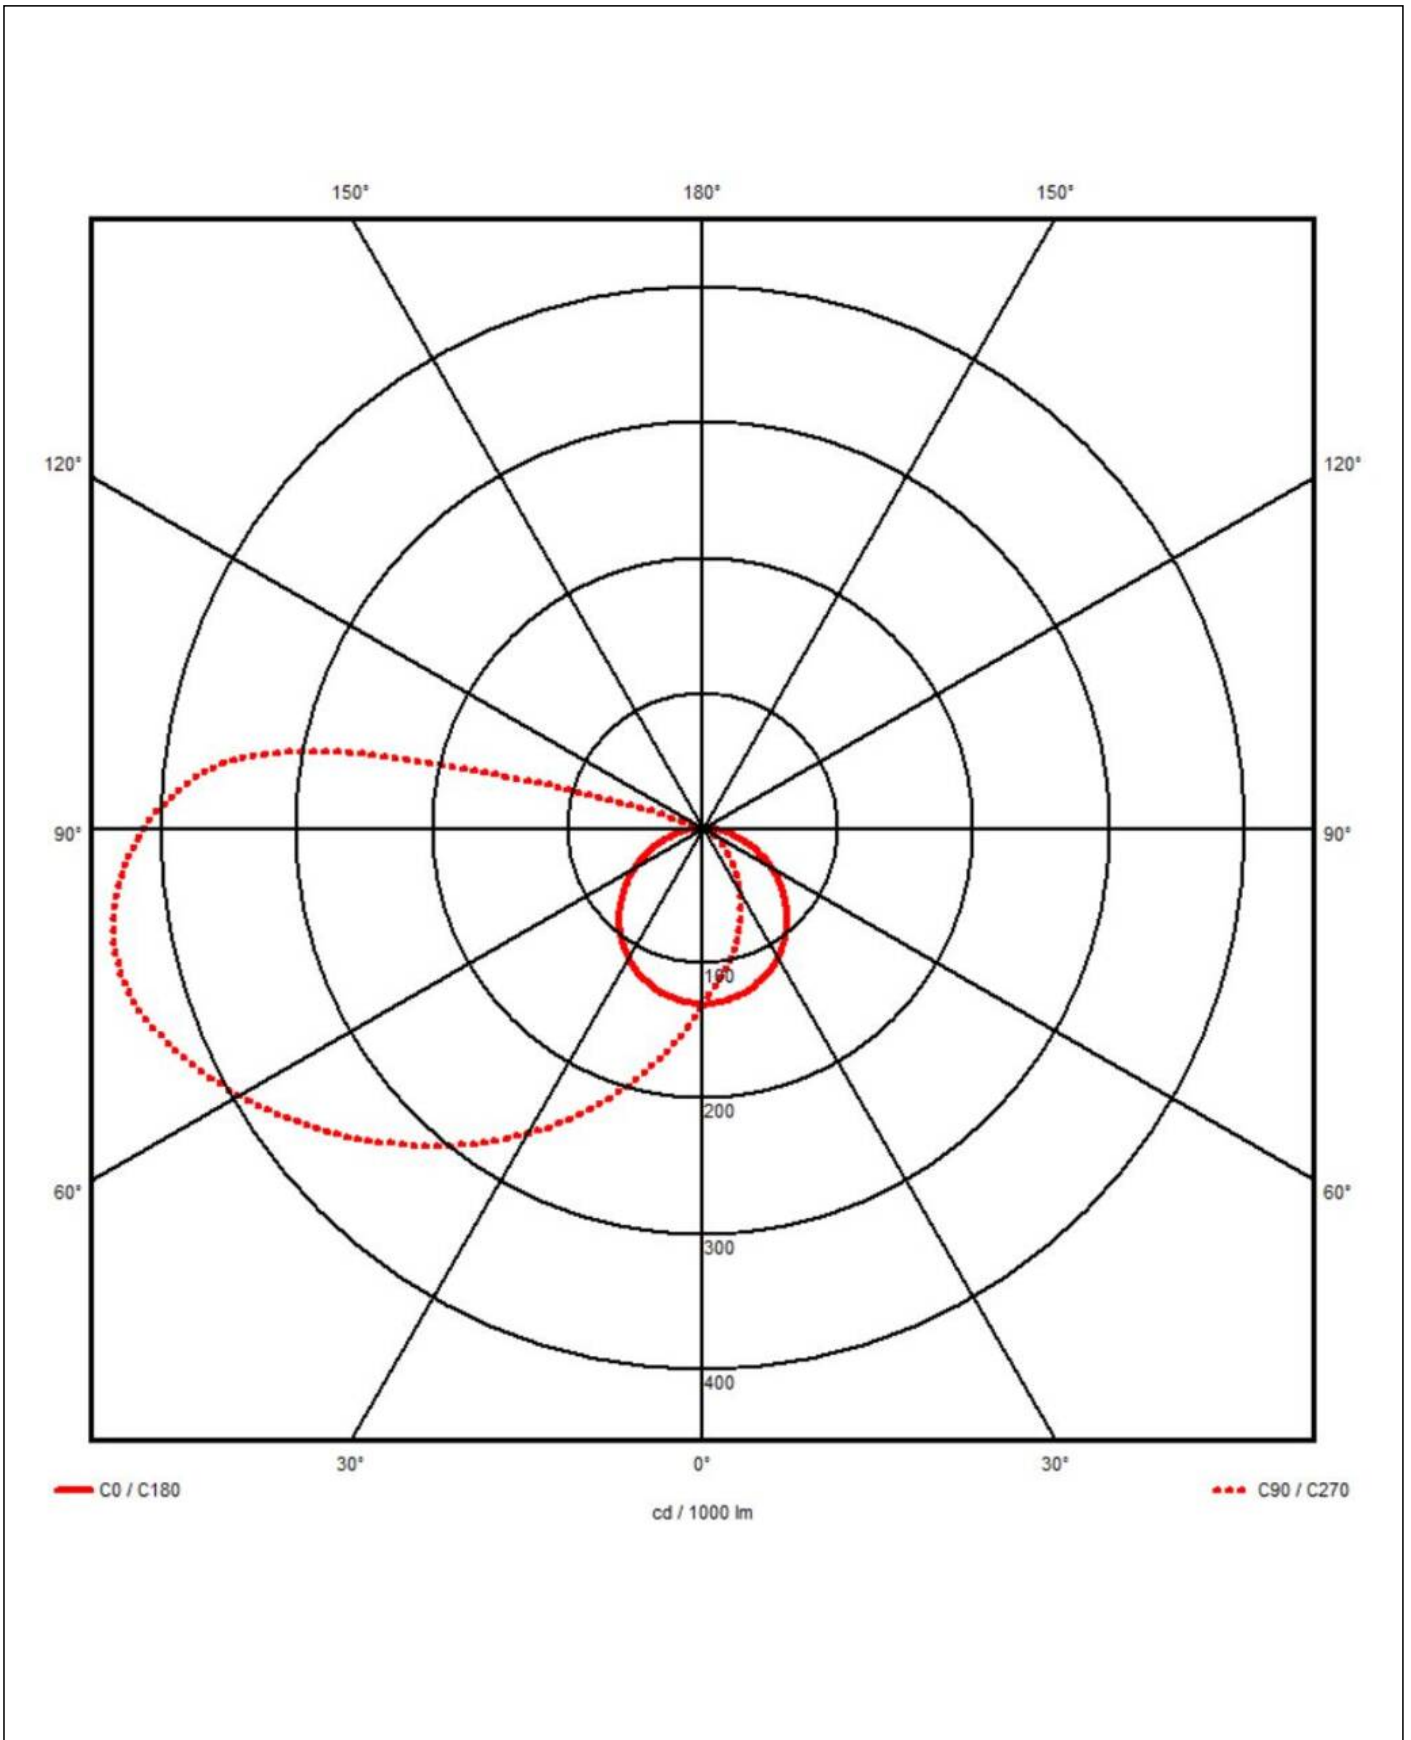

Your Contact:

WISKA Hoppmann GmbH

Kisdorfer Weg 28 · 24568 Kaltenkirchen · Germany

☎ +49-4191-508-0 · 📠 +49-4191-508-209

contact@wiska.de · www.wiska.com