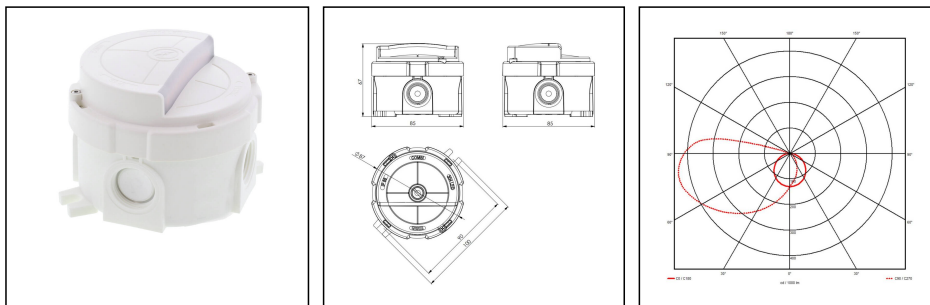

COMBI 304 LED Light AC WH

LED multi-purpose luminaire 304 plastic 2,5W, 230VAC

Products may differ in size, colour and appearance to those shown. If you require further information or customisation, please contact us directly.

WISKA-Order no.	10112594
Type	COMBI 304 LED Light AC WH
Material	Plastic
Globe colour	Opal
Power[^]	2,5 W
Voltage	230 V
Protection class	IP66
Type of Voltage	AC / DC
Frequence	50/60 Hz
Operational areas	Indoor, Outdoor
Temp. range min	-20 °C
Temp. range max	45 °C
Lightsource	LED
Lightsource incl.	Yes
Colour temperature	2700 K
Luminous flux	200 lm
Colour rendering index	RA>90
Type of cable gland	M 20 x 1,5
Average lamp durability	30000 h
Rated Lifetime	L90/B10 @Ta +45 °C
Mounting	Surface mounting, Wall
Colour	White
External dimensions LxWxH	Ø 87 x 67 mm
Weight	0,16 kg