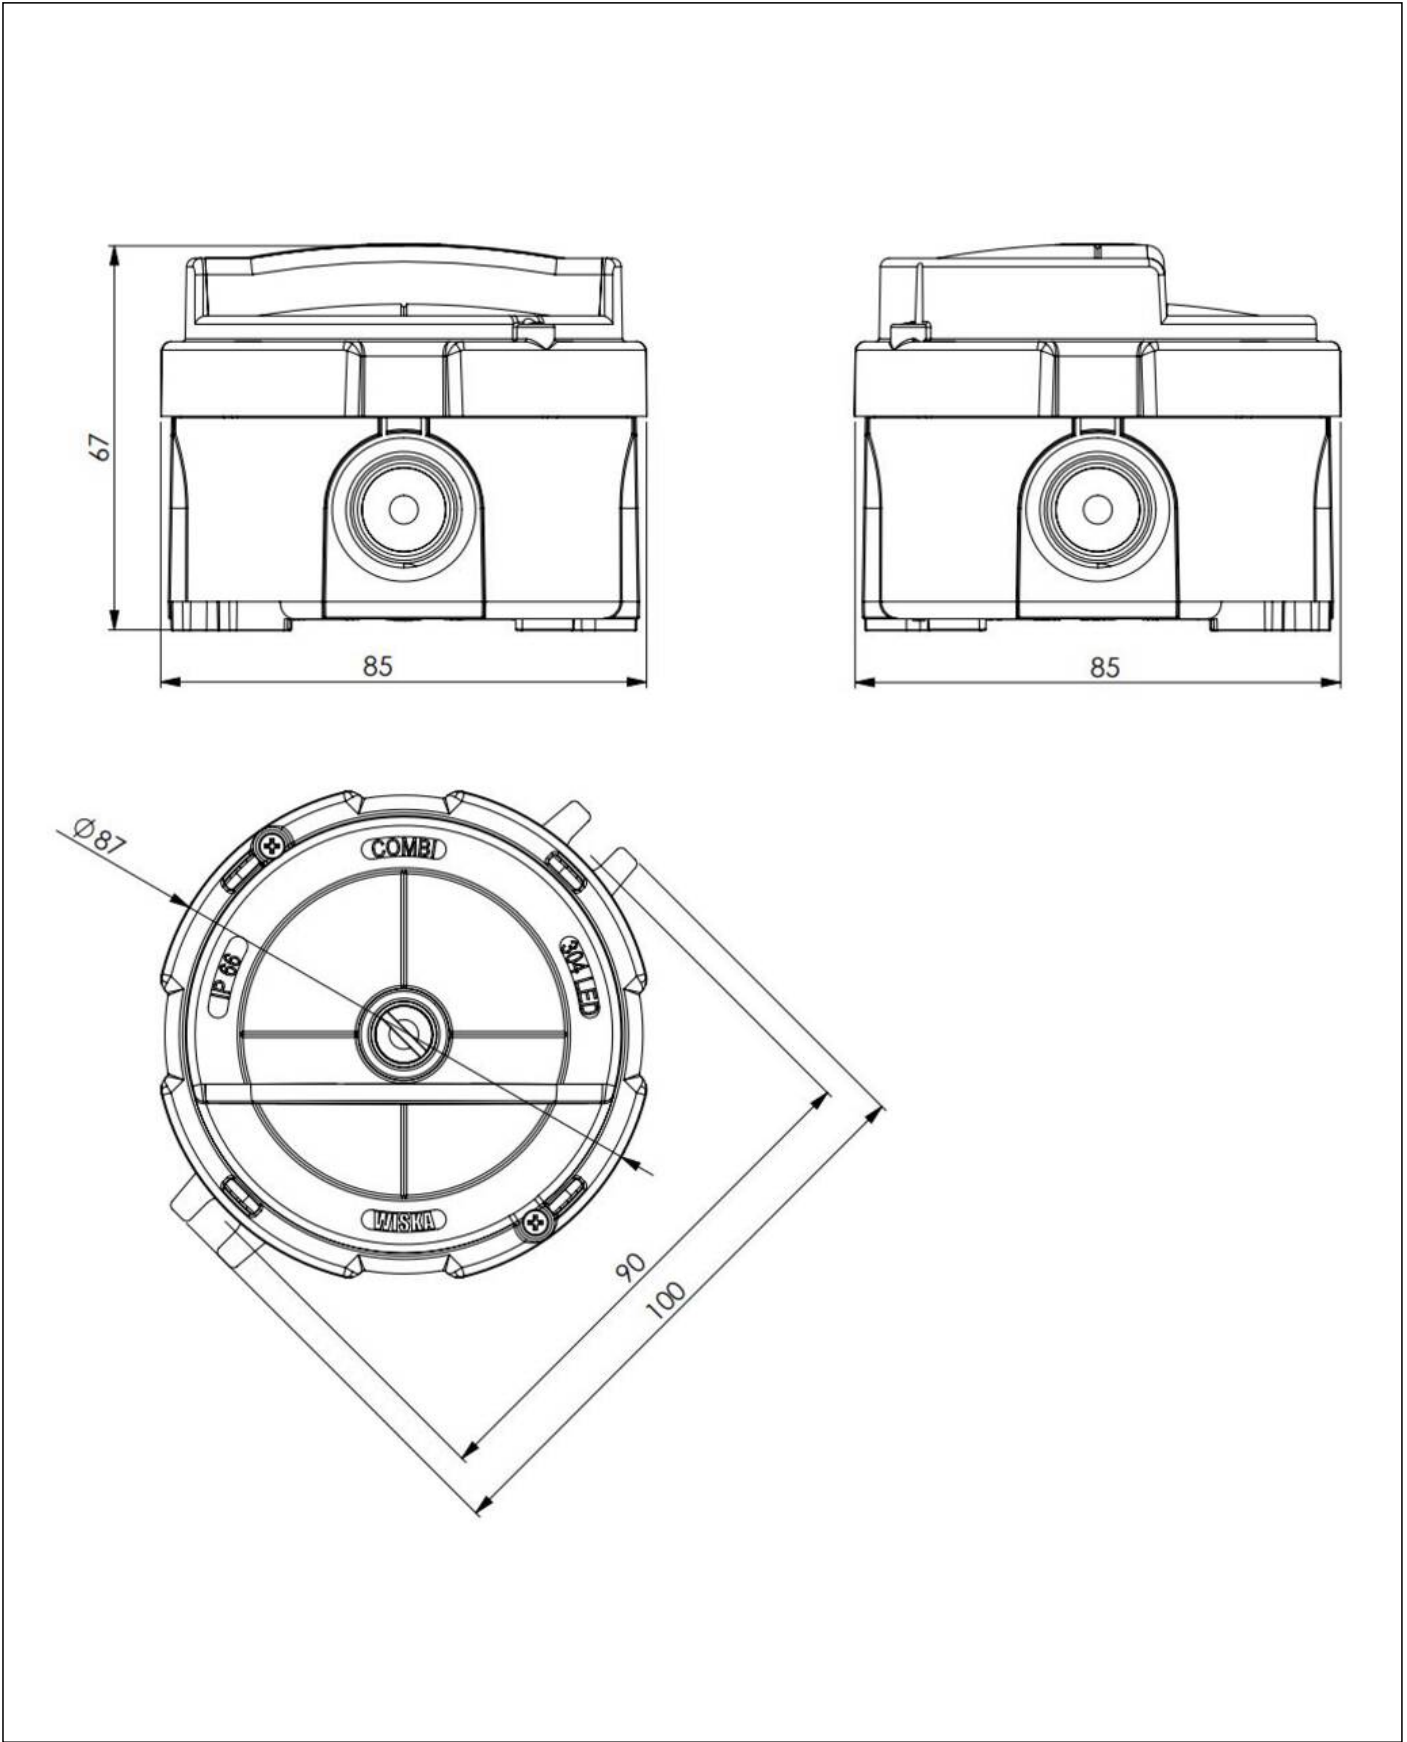

Your Contact:

WISKA Hoppmann GmbH

Kisdorfer Weg 28 · 24568 Kaltenkirchen · Germany

☎ +49-4191-508-0 · 📠 +49-4191-508-209

contact@wiska.de · www.wiska.com