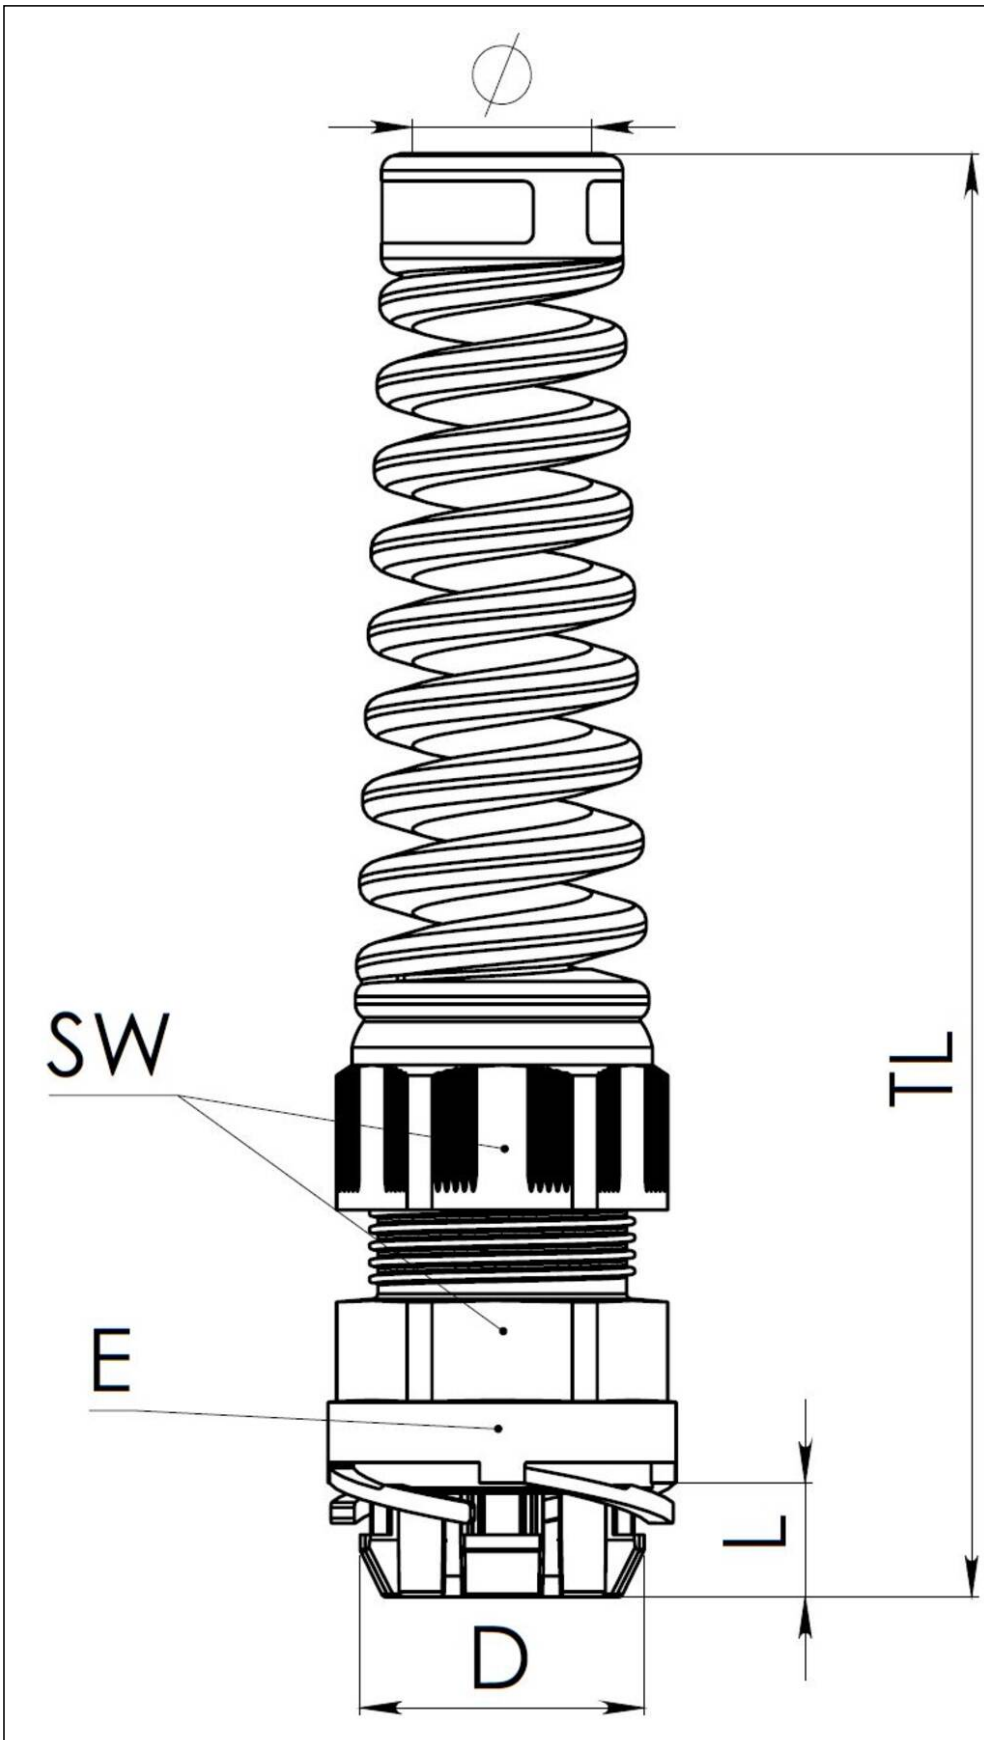

Your Contact:

WISKA Hoppmann GmbH

Kisdorfer Weg 28 · 24568 Kaltenkirchen · Germany

☎ +49-4191-508-0 · 📠 +49-4191-508-209

contact@wiska.de · www.wiska.com