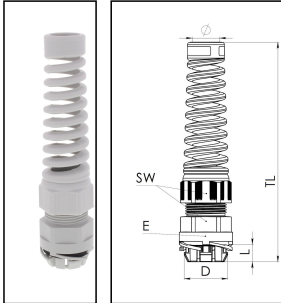

ESKVS-P 12 LG

Cable gland with bend protection, plastic, M12, RAL 7035

Products may differ in size, colour and appearance to those shown. If you require further information or customisation, please contact us directly.

Material	Polyamide
Material sealing gasket	on cable EPDM, on housing TPE
Protection class	IP68
Temp. range min	-40 °C
Temp. range max	100 °C
Glow wire test	750 °C
Ø Connection thread D	12
Length screw-in thread L	6 mm
Ø cable diameter min	3 mm
Ø cable diameter max	7 mm
Key width SW	16 mm
Collar diameter (E)	19 mm
Total length TL	72,5 mm - 80,5 mm
Ø Drilling	12 mm - 12,2 mm
Wall thickness S	0,5 mm - 3 mm
Product Color	RAL 7035
Type	ESKVS-P 12 LG
Order no. RAL 7035	10112635
Packing unit	50
Tariff number	39269097
ETIM-Classification	EC000451