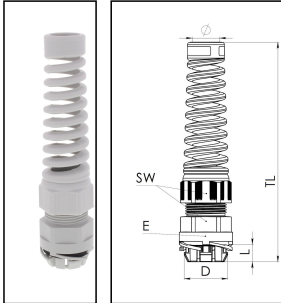

ESKVS-P 20 LG

Cable gland with bend protection, plastic, M20, RAL 7035

Products may differ in size, colour and appearance to those shown. If you require further information or customisation, please contact us directly.

Material	Polyamide
Material sealing gasket	on cable EPDM, on housing TPE
Protection class	IP68
Temp. range min	-40 °C
Temp. range max	100 °C
Glow wire test	750 °C
Ø Connection thread D	20
Length screw-in thread L	6 mm
Ø cable diameter min	6 mm
Ø cable diameter max	13 mm
Key width SW	24 mm
Collar diameter (E)	29 mm
Total length TL	111 mm - 122 mm
Ø Drilling	20 mm - 20,2 mm
Wall thickness S	1 mm - 3 mm
Product Color	RAL 7035
Type	ESKVS-P 20 LG
Order no. RAL 7035	10112637
Packing unit	25
Tariff number	39269097
ETIM-Classification	EC000451