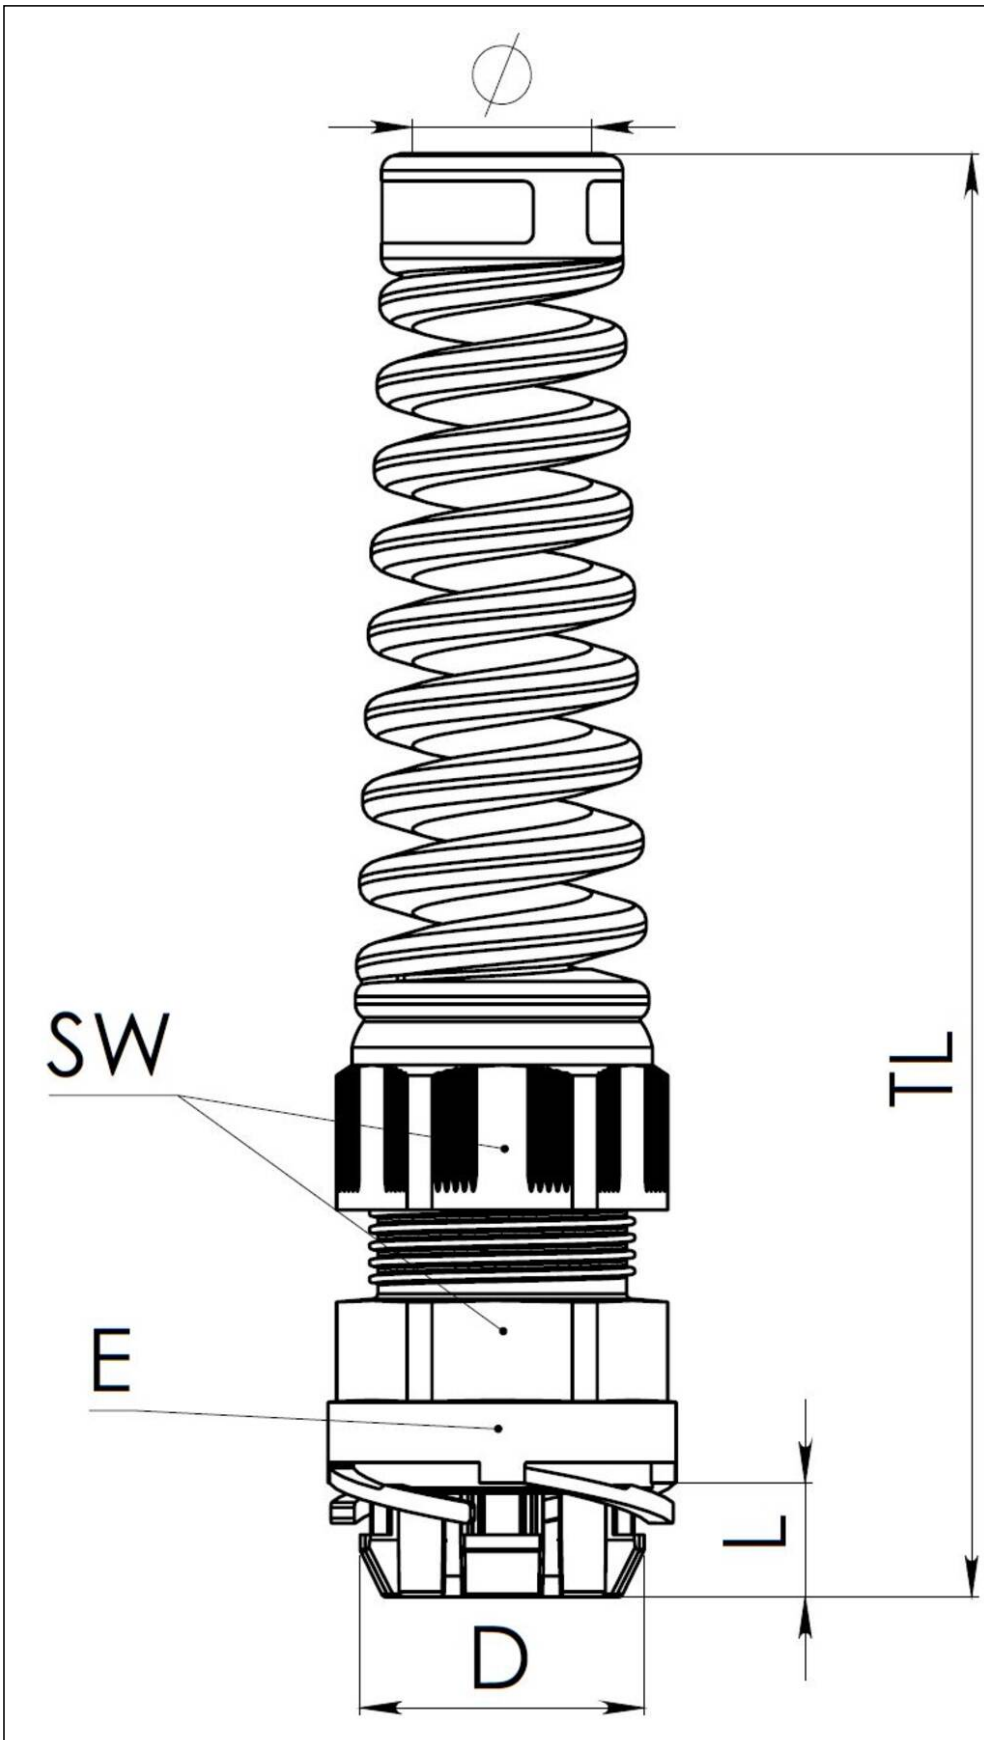

Your Contact:

WISKA Hoppmann GmbH

Kisdorfer Weg 28 · 24568 Kaltenkirchen · Germany

☎ +49-4191-508-0 · 📠 +49-4191-508-209

✉ contact@wiska.de · 🌐 www.wiska.com