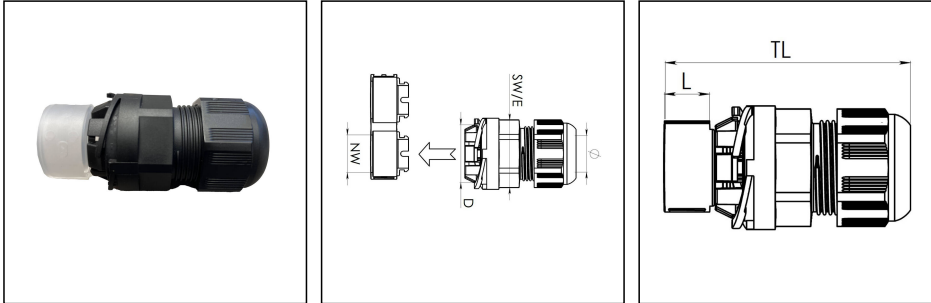

ESFD 25-17 BK

Facade bushing M25 for conduit with nominal diameter 17

Products may differ in size, colour and appearance to those shown. If you require further information or customisation, please contact us directly.

Material	Polyamide
Material sealing gasket	EPDM, TPE
Protection class	IP68
Temp. range min	-40 °C
Temp. range max	100 °C
Glow wire test	750 °C
Ø Connection thread D	25
Length screw-in thread L	6 mm
Ø cable diameter min	9 mm
Ø cable diameter max	17 mm
Key width SW	29 mm
Collar diameter (E)	32 mm
Total length TL	45 mm - 60 mm
Ø Drilling	25 mm - 25,2 mm
Wall thickness S	0,5 mm - 4 mm
Product Color	RAL 9005
Type	ESFD 25-17 BK
Order no. RAL 9005	10112710
Packing unit	5
EAN number	4007686301519
Tariff number	39269097
ETIM-Classification	EC000451