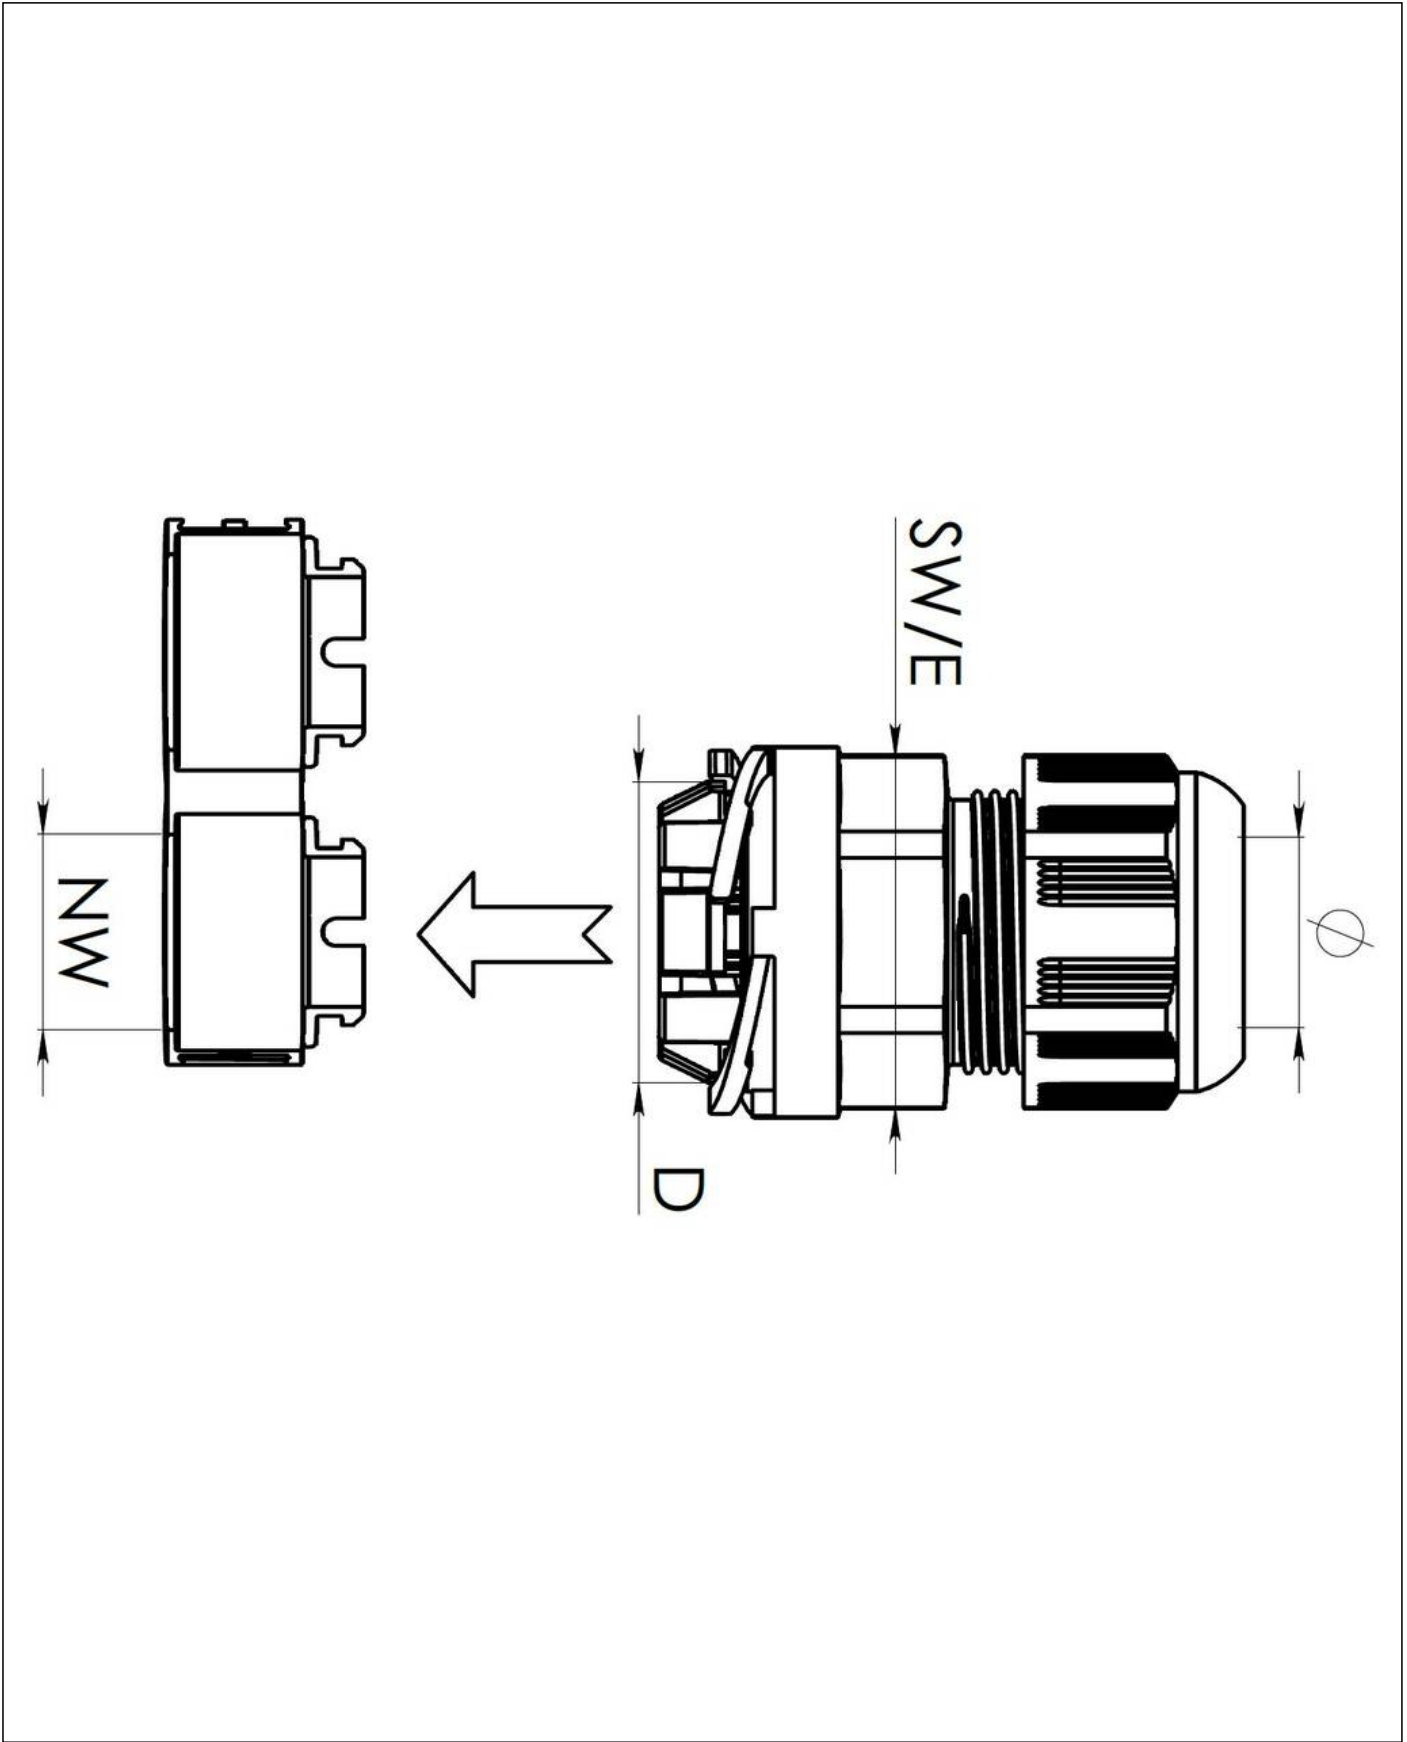

Your Contact:

WISKA Hoppmann GmbH

Kisdorfer Weg 28 · 24568 Kaltenkirchen · Germany

☎ +49-4191-508-0 · 📠 +49-4191-508-209

contact@wiska.de · www.wiska.com