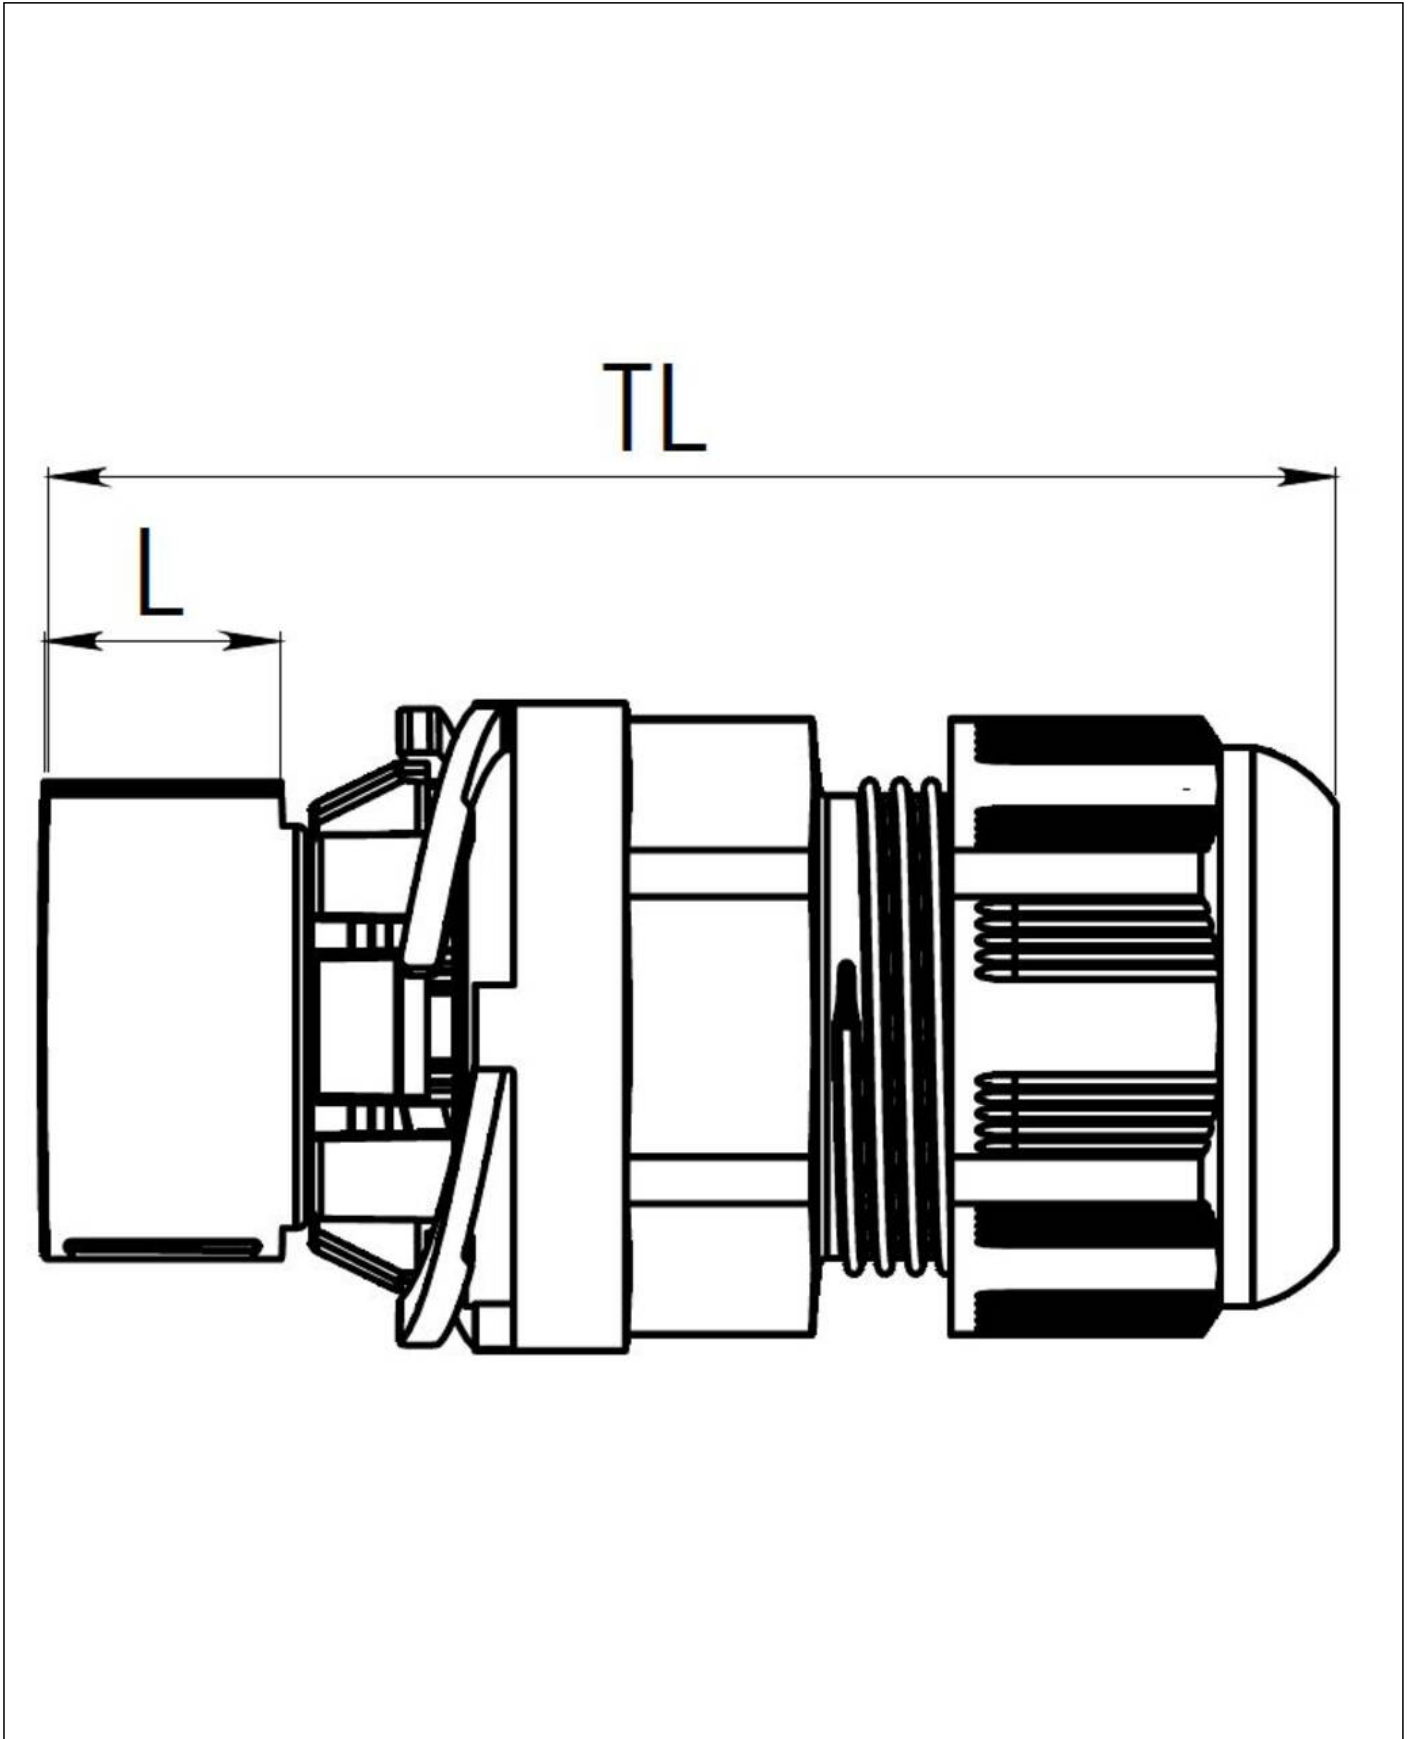

Your Contact:

WISKA Hoppmann GmbH

Kisdorfer Weg 28 · 24568 Kaltenkirchen · Germany

☎ +49-4191-508-0 · 📠 +49-4191-508-209

contact@wiska.de · www.wiska.com