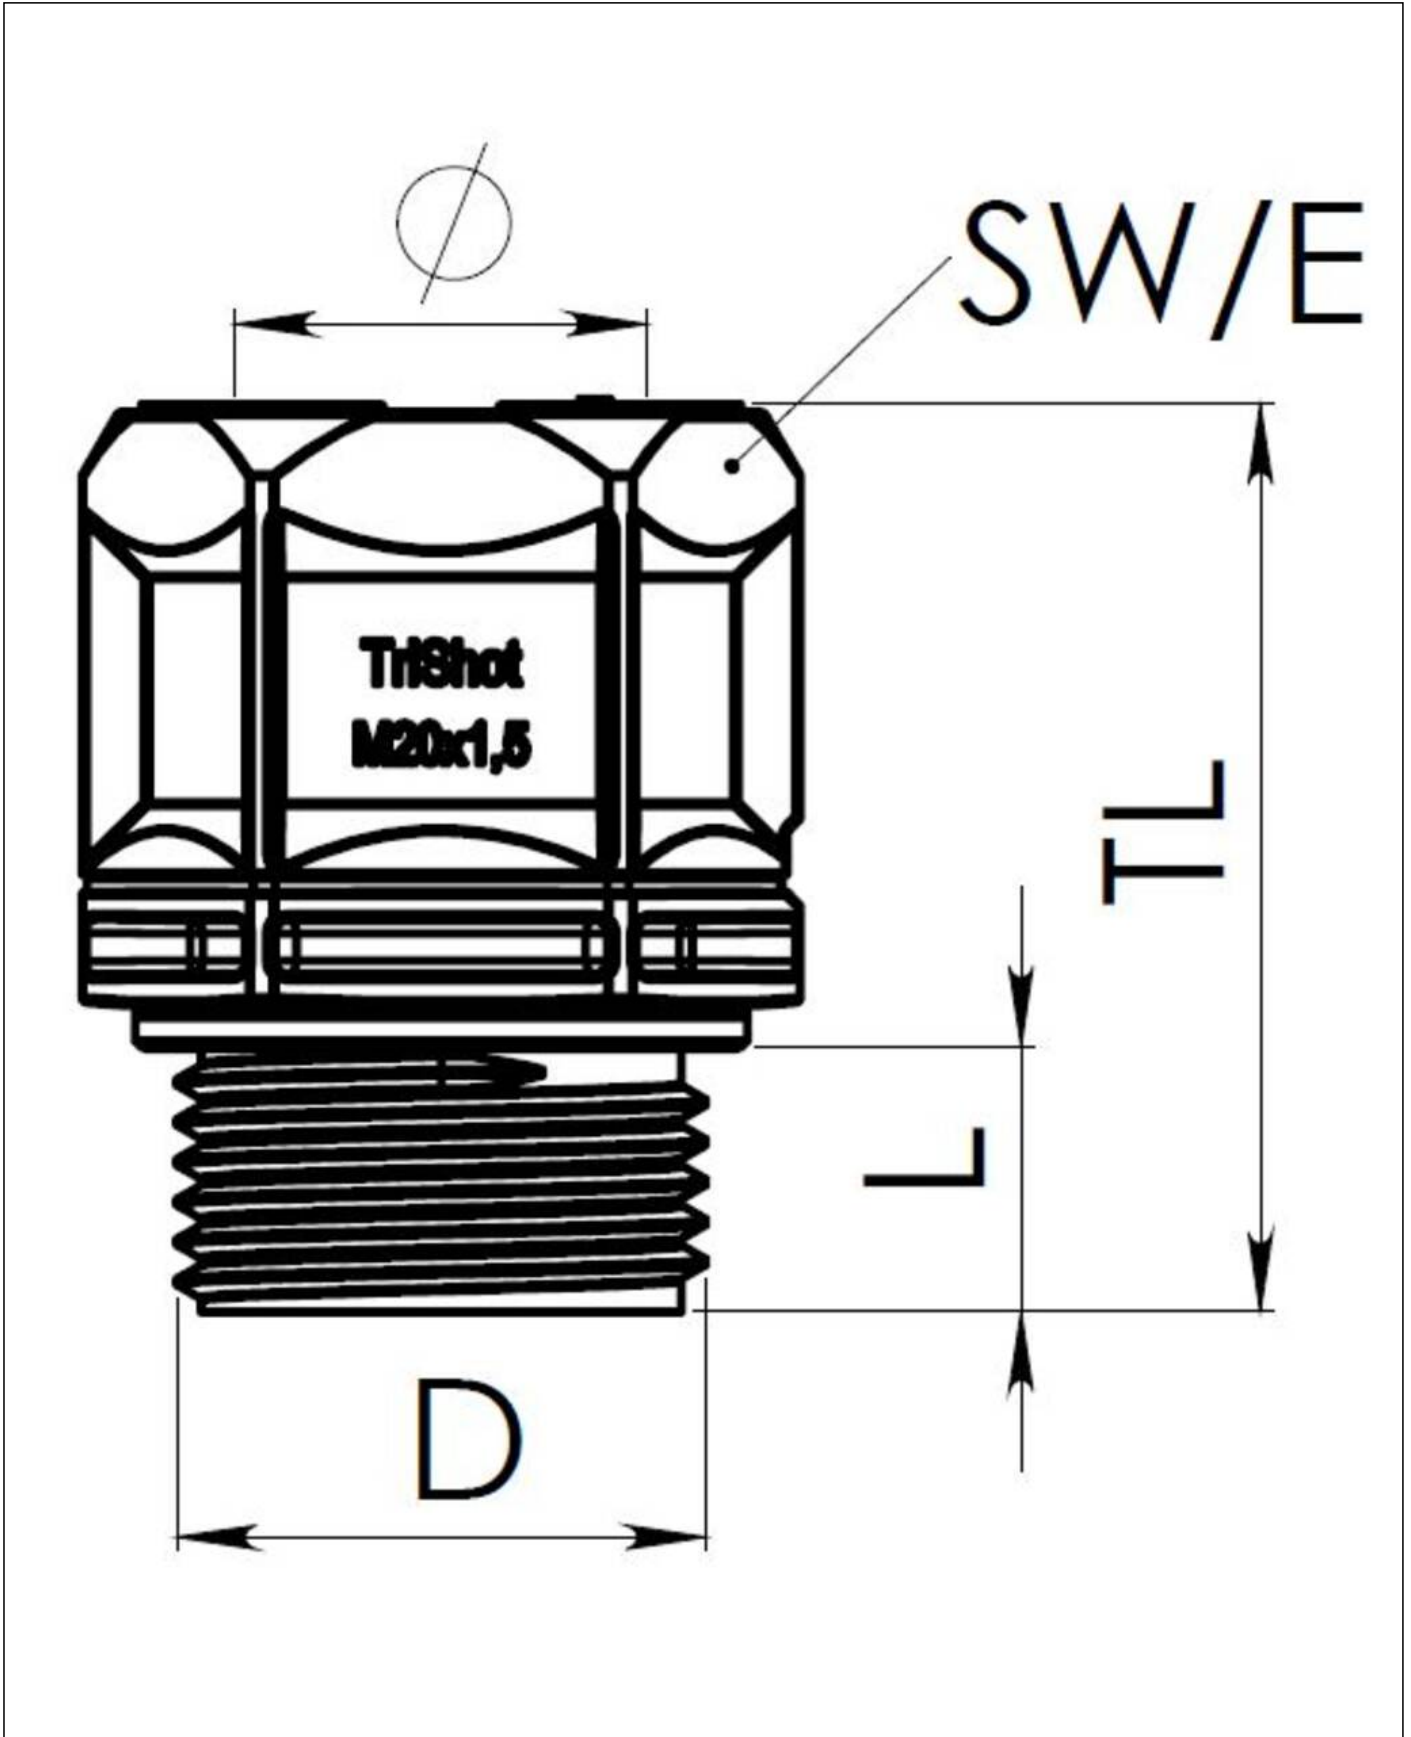

Your Contact:

WISKA Hoppmann GmbH

Kisdorfer Weg 28 · 24568 Kaltenkirchen · Germany

☎ +49-4191-508-0 · 📠 +49-4191-508-209

contact@wiska.de · www.wiska.com