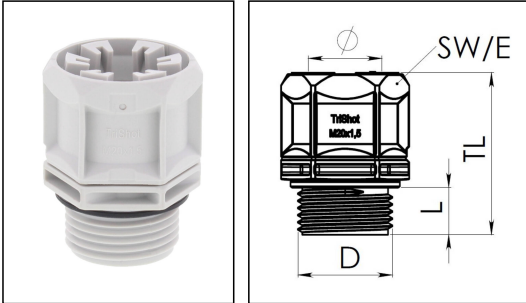

TriShot® ETKV 20 LG

Cable gland, plastic, M20, RAL 7035

Products may differ in size, colour and appearance to those shown. If you require further information or customisation, please contact us directly.

Material cable gland	Polyamide, Polypropylene
Material sealing gasket	TPE
Protection class	IP68
Temp. range min	-40 °C
Temp. range max	100 °C
Glow wire test	650 °C
Thread type	M
Ø Connection thread D	20
Lead	1,5
Length screw-in thread L	10 mm
Ø cable diameter min	6 mm
Ø cable diameter max	14 mm
Key width SW	24 mm
Collar diameter (E)	27 mm
Total length TL	32 mm
Product Color	RAL 7035
Type	TriShot® ETKV 20 LG
Order no. RAL 7035	10112713
Packing unit	50
EAN number	4007686301588
Tariff number	39269097
ETIM-Classification	EC000441