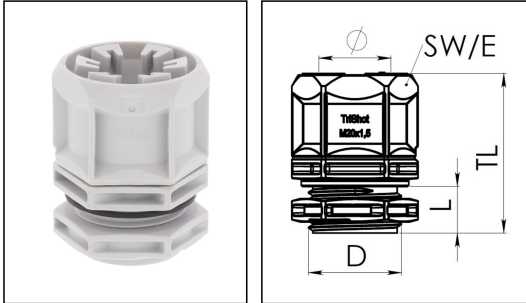

TriShot® ETKV-SET 20 LG

Cable gland, plastic, M20, RAL 7035, with locknut

Products may differ in size, colour and appearance to those shown. If you require further information or customisation, please contact us directly.

Material cable gland	Polypropylene, Polyamide
Material sealing gasket	TPE
Protection class	IP68
Temp. range min	-40 °C
Temp. range max	100 °C
Glow wire test	650 °C
Thread type	M
Ø Connection thread D	20
Lead	1,5
Length screw-in thread L	10 mm
Ø cable diameter min	6 mm
Ø cable diameter max	14 mm
Key width SW	24 mm
Collar diameter (E)	27 mm
Total length TL	32 mm
Equipment	incl. locknut
Product Color	RAL 7035
Type	TriShot® ETKV-SET 20 LG
Order no. RAL 7035	10112715
Packing unit	50
EAN number	4007686301649
Tariff number	39269097
ETIM-Classification	EC000441