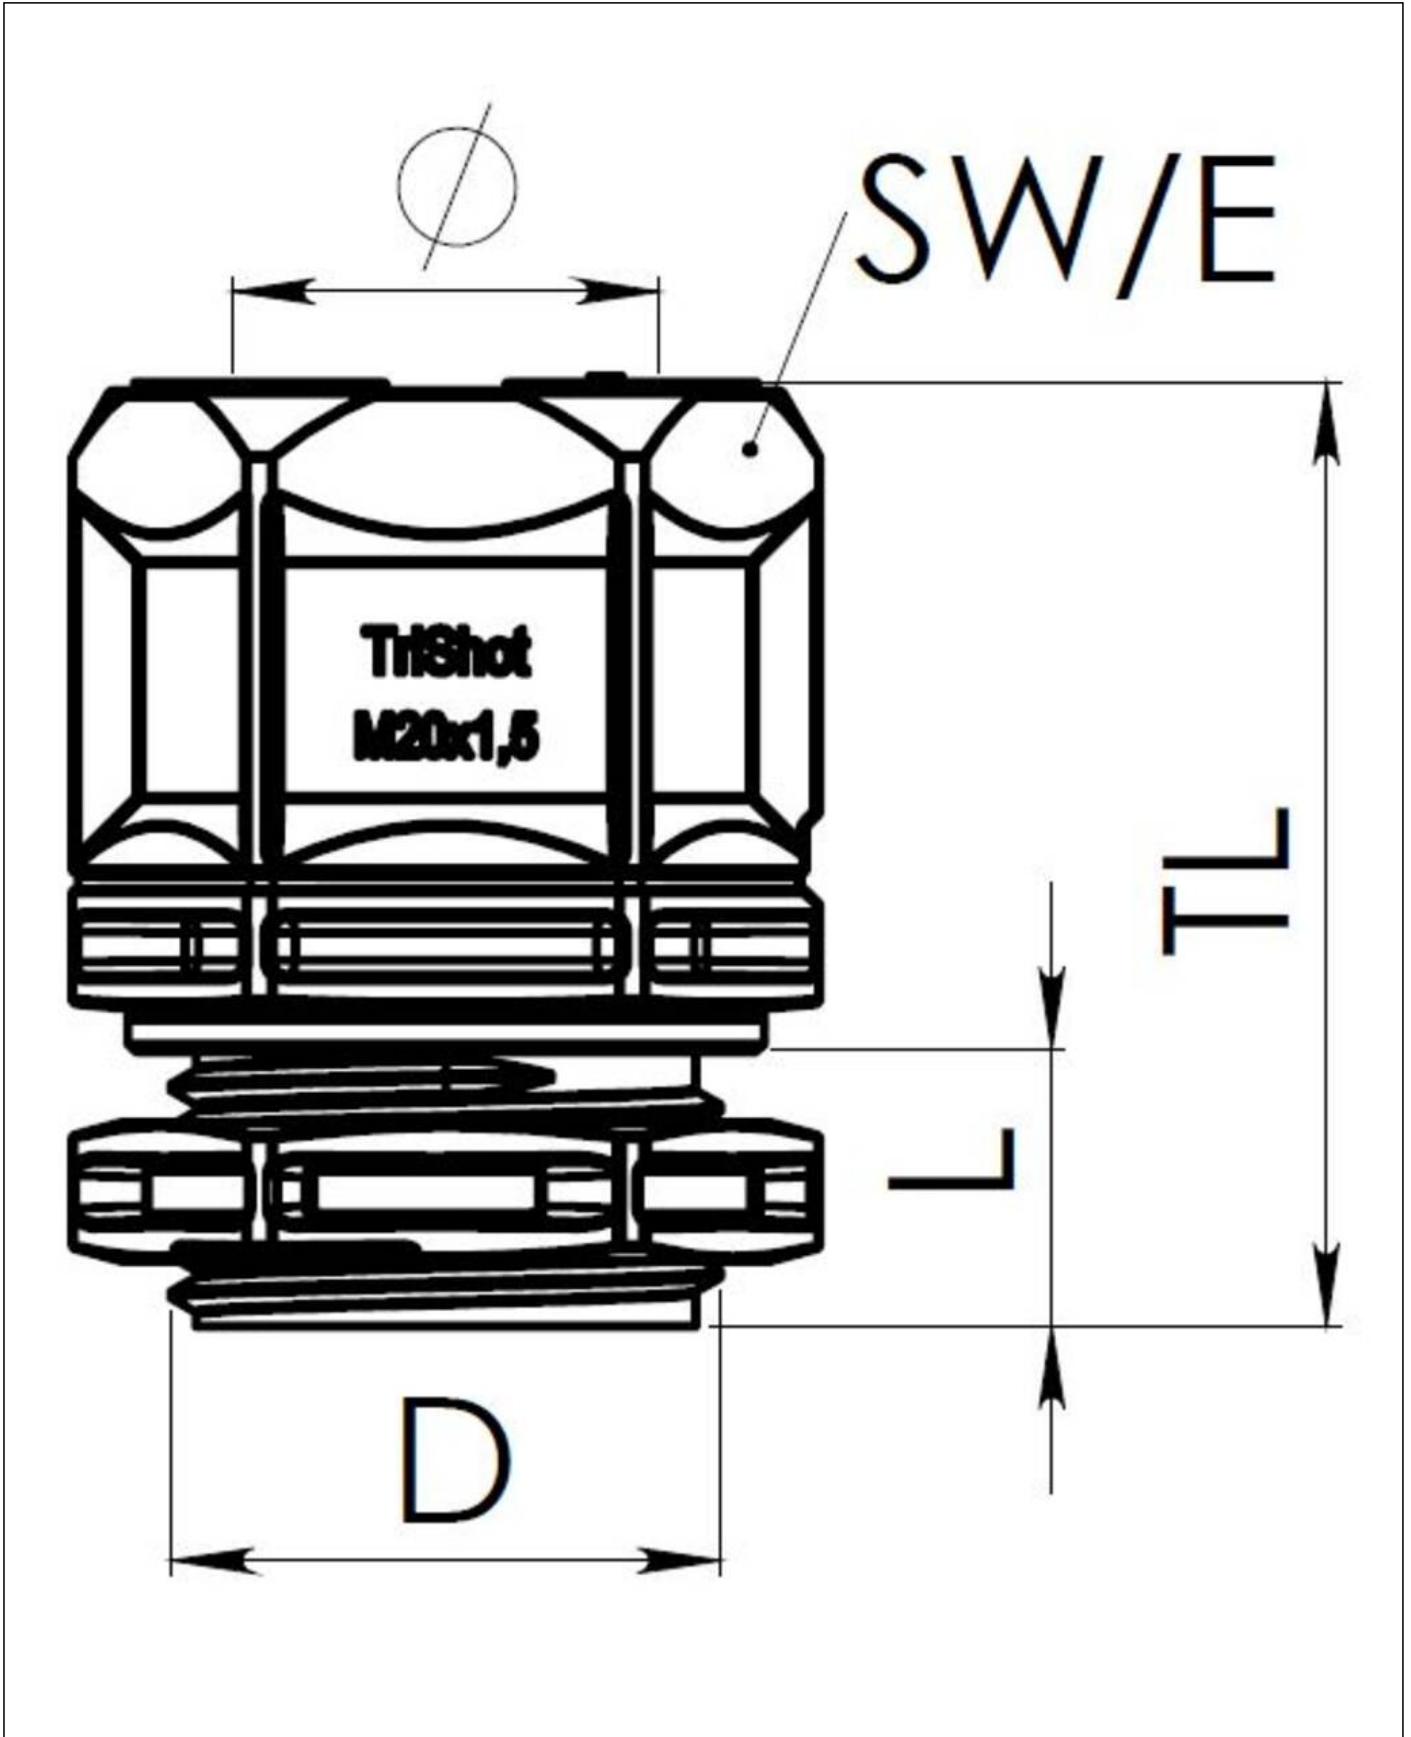

Your Contact:

WISKA Hoppmann GmbH

Kisdorfer Weg 28 · 24568 Kaltenkirchen · Germany

☎ +49-4191-508-0 · 📠 +49-4191-508-209

contact@wiska.de · www.wiska.com