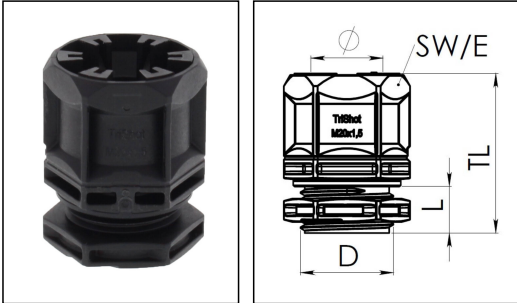

TriShot® ETKV-SET 20 BK

Cable gland, plastic, M20, RAL 9005, with locknut

Products may differ in size, colour and appearance to those shown. If you require further information or customisation, please contact us directly.

Material cable gland	Polypropylene, Polyamide
Material sealing gasket	TPE
Protection class	IP68
Temp. range min	-40 °C
Temp. range max	100 °C
Glow wire test	650 °C
Thread type	M
Ø Connection thread D	20
Lead	1,5
Length screw-in thread L	10 mm
Ø cable diameter min	6 mm
Ø cable diameter max	14 mm
Key width SW	24 mm
Collar diameter (E)	27 mm
Total length TL	32 mm
Equipment	incl. locknut
Product Color	RAL 9005
Type	TriShot® ETKV-SET 20 BK
Order no. RAL 9005	10112716
Packing unit	50
EAN number	4007686301670
Tariff number	39269097
ETIM-Classification	EC000441