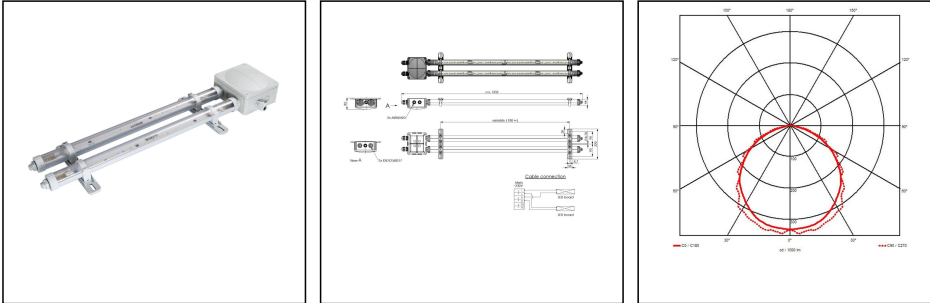

4000-2x26-230-2-CA-LE

LED multi-purpose luminaire 4000, 2x26W 230V, plastic, IP66/67

Products may differ in size, colour and appearance to those shown. If you require further information or customisation, please contact us directly.

WISKA-Order no.	10112728
Type	4000-2x26-230-2-CA-LE
Material	Polycarbonate
Globe colour	Clear
Wattage	52 W
Power[^]	2 x 26 W
Voltage	230 V
Protection class	IP66 / IP67
Type of Voltage	AC
Frequence	50/60 Hz
Connection	connection box 1210
Operational areas	Engine room, Cargo hold, Outdoor
Temp. range min	-30 °C
Temp. range max	55 °C
Lightsource	LED
Lightsource incl.	Yes
Colour temperature	5600 K
Luminous flux	5600 lm
Colour rendering index	CRI > 80
Ø cable diameter min	7,5 mm
Ø cable diameter max	14 mm
Rated Lifetime	L70/B50 @Ta +35 °C
System Lifetime	100000 h
Mounting	Ceiling, Wall, Surface mounting
Colour	RAL 7035