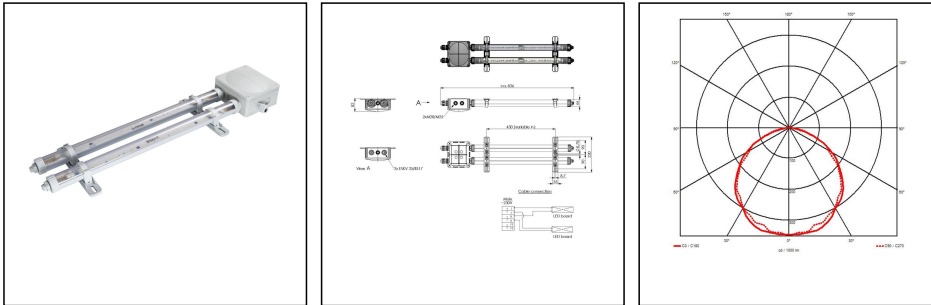

4000-2x13-230-2-CC-LE

Products may differ in size, colour and appearance to those shown. If you require further information or customisation, please contact us directly.

WISKA-Order no.	10112832
Type	4000-2x13-230-2-CC-LE
Material	Polycarbonate
Globe colour	Clear
Wattage	26 W
Power^	2 x 13 W
Voltage	230 V
Protection class	IP66 / IP67
Type of Voltage	AC
Frequence	50/60 Hz
Connection	connection box 1210
Operational areas	Outdoor, Engine room, Cargo hold
Temp. range min	-30 °C
Temp. range max	55 °C
Lightsource	LED
Lightsource incl.	Yes
Colour temperature	5600 K
Luminous flux	2800 lm
Colour rendering index	CRI > 80
Ø cable diameter min	9 mm
Ø cable diameter max	17 mm
Rated Lifetime	L70/B50 @Ta +35 °C
System Lifetime	100000 h
Mounting	Ceiling, Wall, Surface mounting
Material cable gland	Polyamide