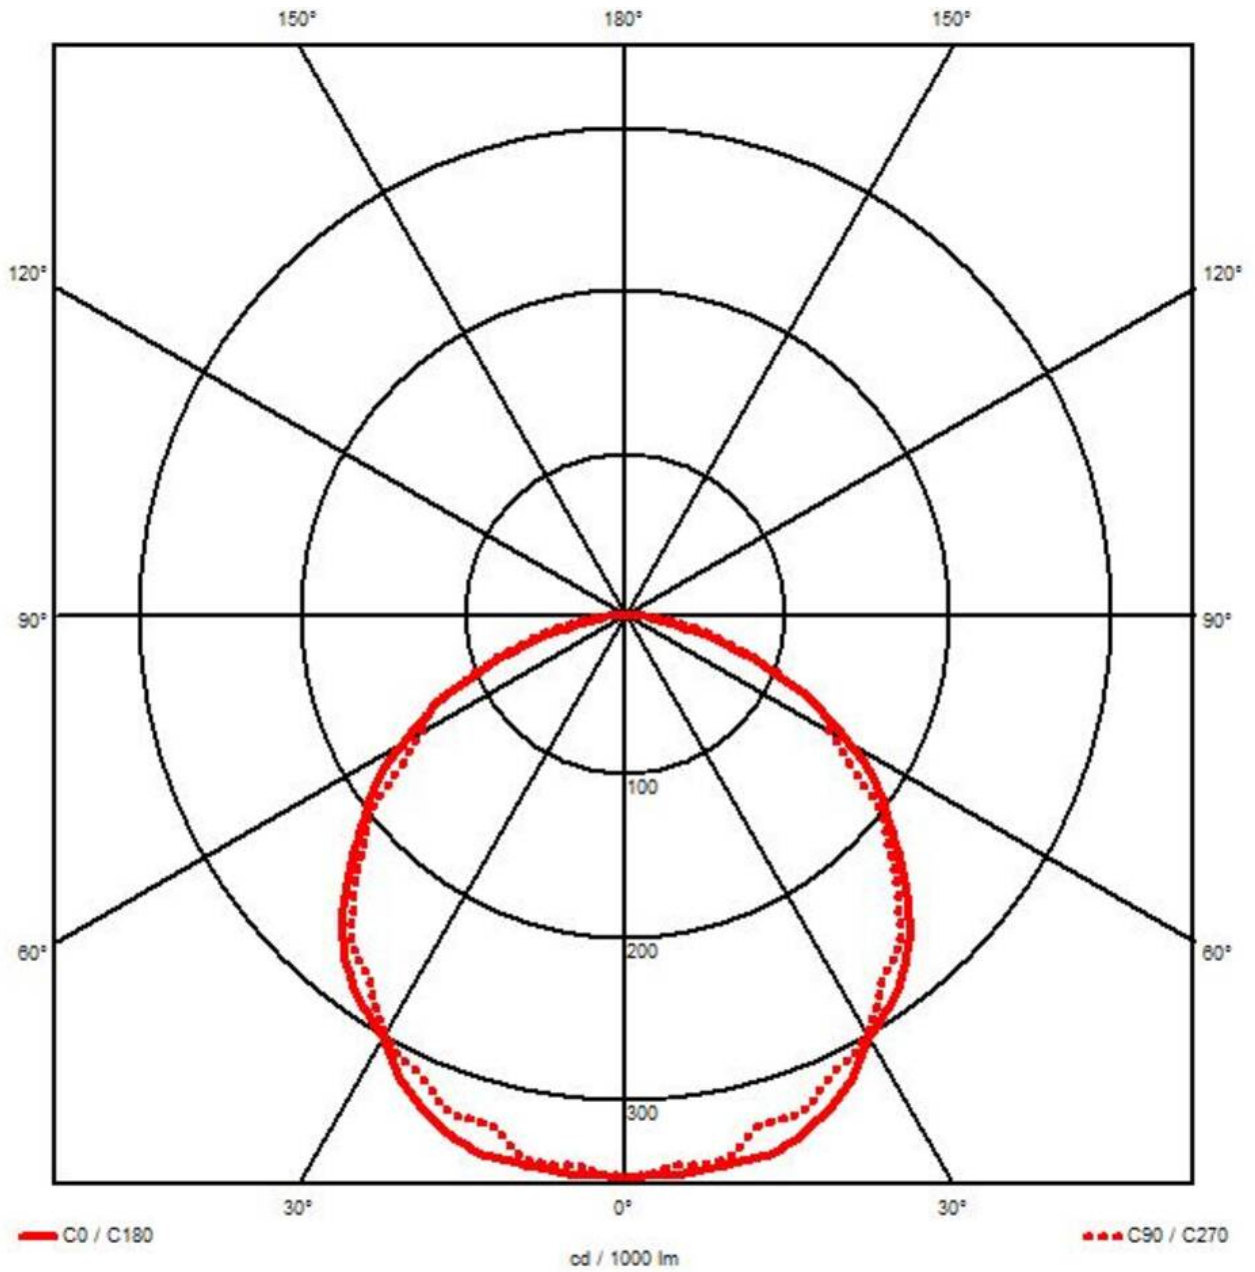

Your Contact:

WISKA Hoppmann GmbH

Kisdorfer Weg 28 · 24568 Kaltenkirchen · Germany

☎ +49-4191-508-0 · 📠 +49-4191-508-209

✉ contact@wiska.de · 🌐 www.wiska.com