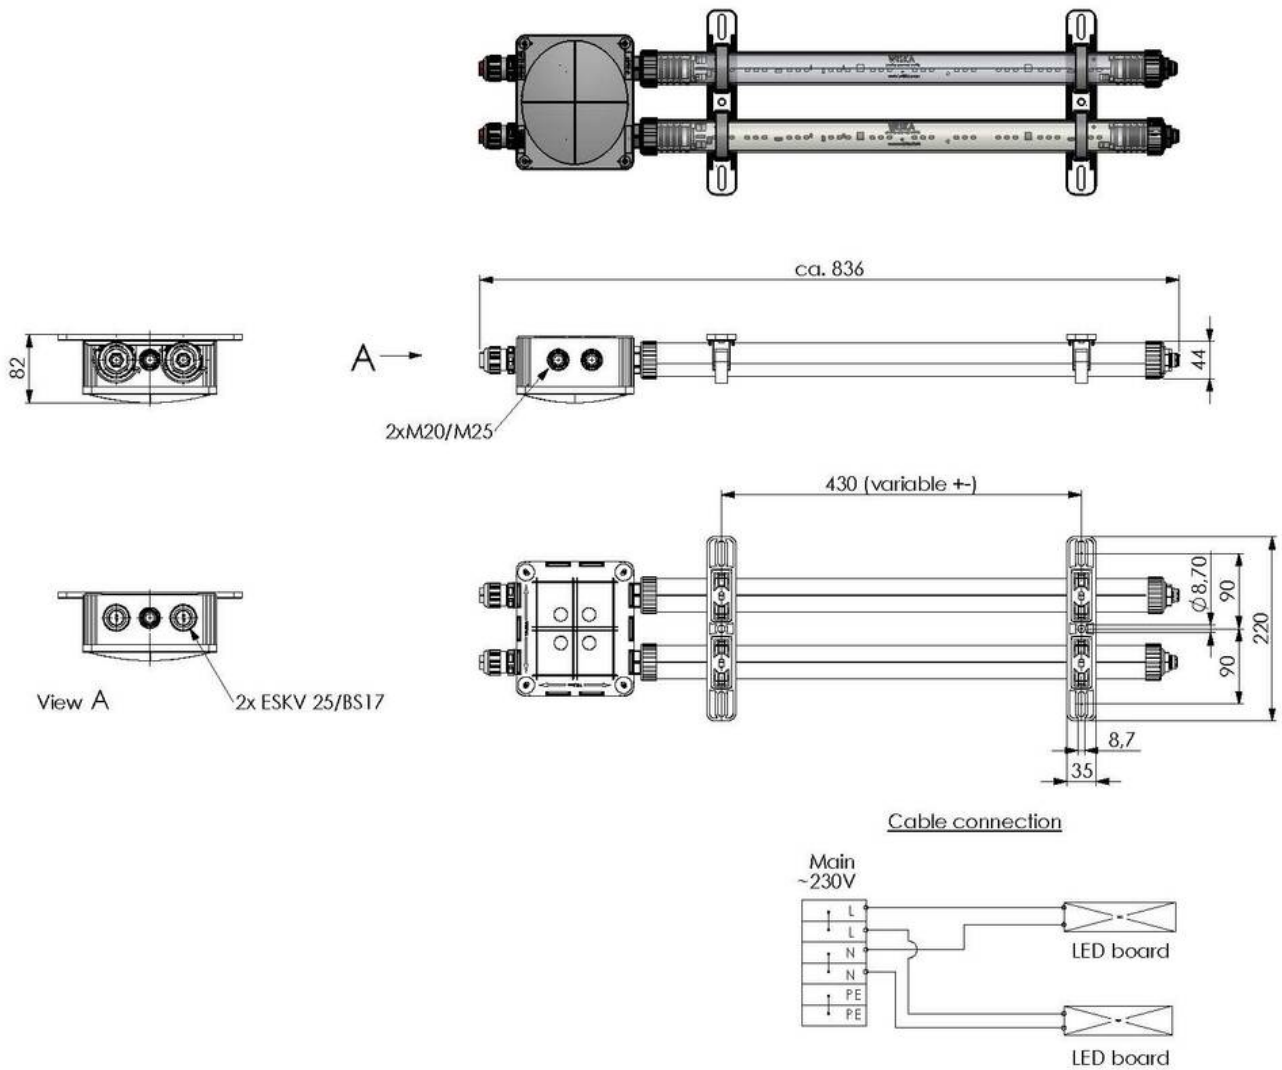

Your Contact:

WISKA Hoppmann GmbH

Kisdorfer Weg 28 · 24568 Kaltenkirchen · Germany

☎ +49-4191-508-0 · 📠 +49-4191-508-209

contact@wiska.de · www.wiska.com