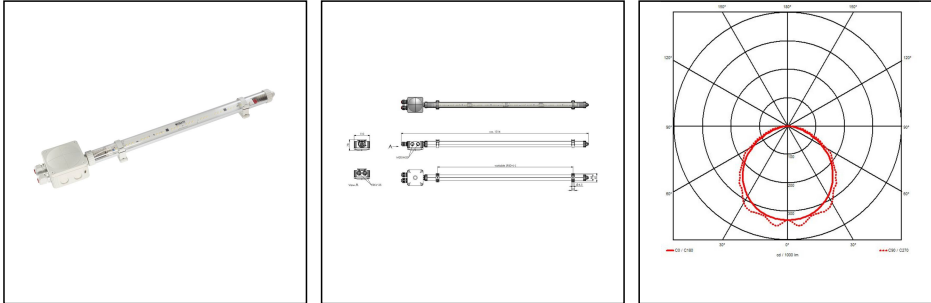

4000-1x26-230-2-CE-LE

LED multi-purpose luminaire 4000 for lashing walkways 1x26W 230V, IP66/67

Products may differ in size, colour and appearance to those shown. If you require further information or customisation, please contact us directly.

WISKA-Order no.	10112848
Type	4000-1x26-230-2-CE-LE
Material	Polycarbonate
Globe colour	Clear
Wattage	26 W
Power[^]	1 x 26 W
Voltage	220 V
Protection class	IP66 / IP67
Type of Voltage	AC
Frequence	50/60 Hz
Connection	Connection box 607
Operational areas	Engine room, Outdoor, Cargo hold
Temp. range min	-30 °C
Temp. range max	55 °C
Lightsource	LED
Lightsource incl.	Yes
Colour temperature	5600 K
Luminous flux	2800 lm
Colour rendering index	CRI > 80
Ø cable diameter min	7 mm
Ø cable diameter max	17 mm
Rated Lifetime	L70/B50 @Ta +35 °C
System Lifetime	100000 h
Mounting	Ceiling, Wall, Surface mounting
Colour	RAL 7035