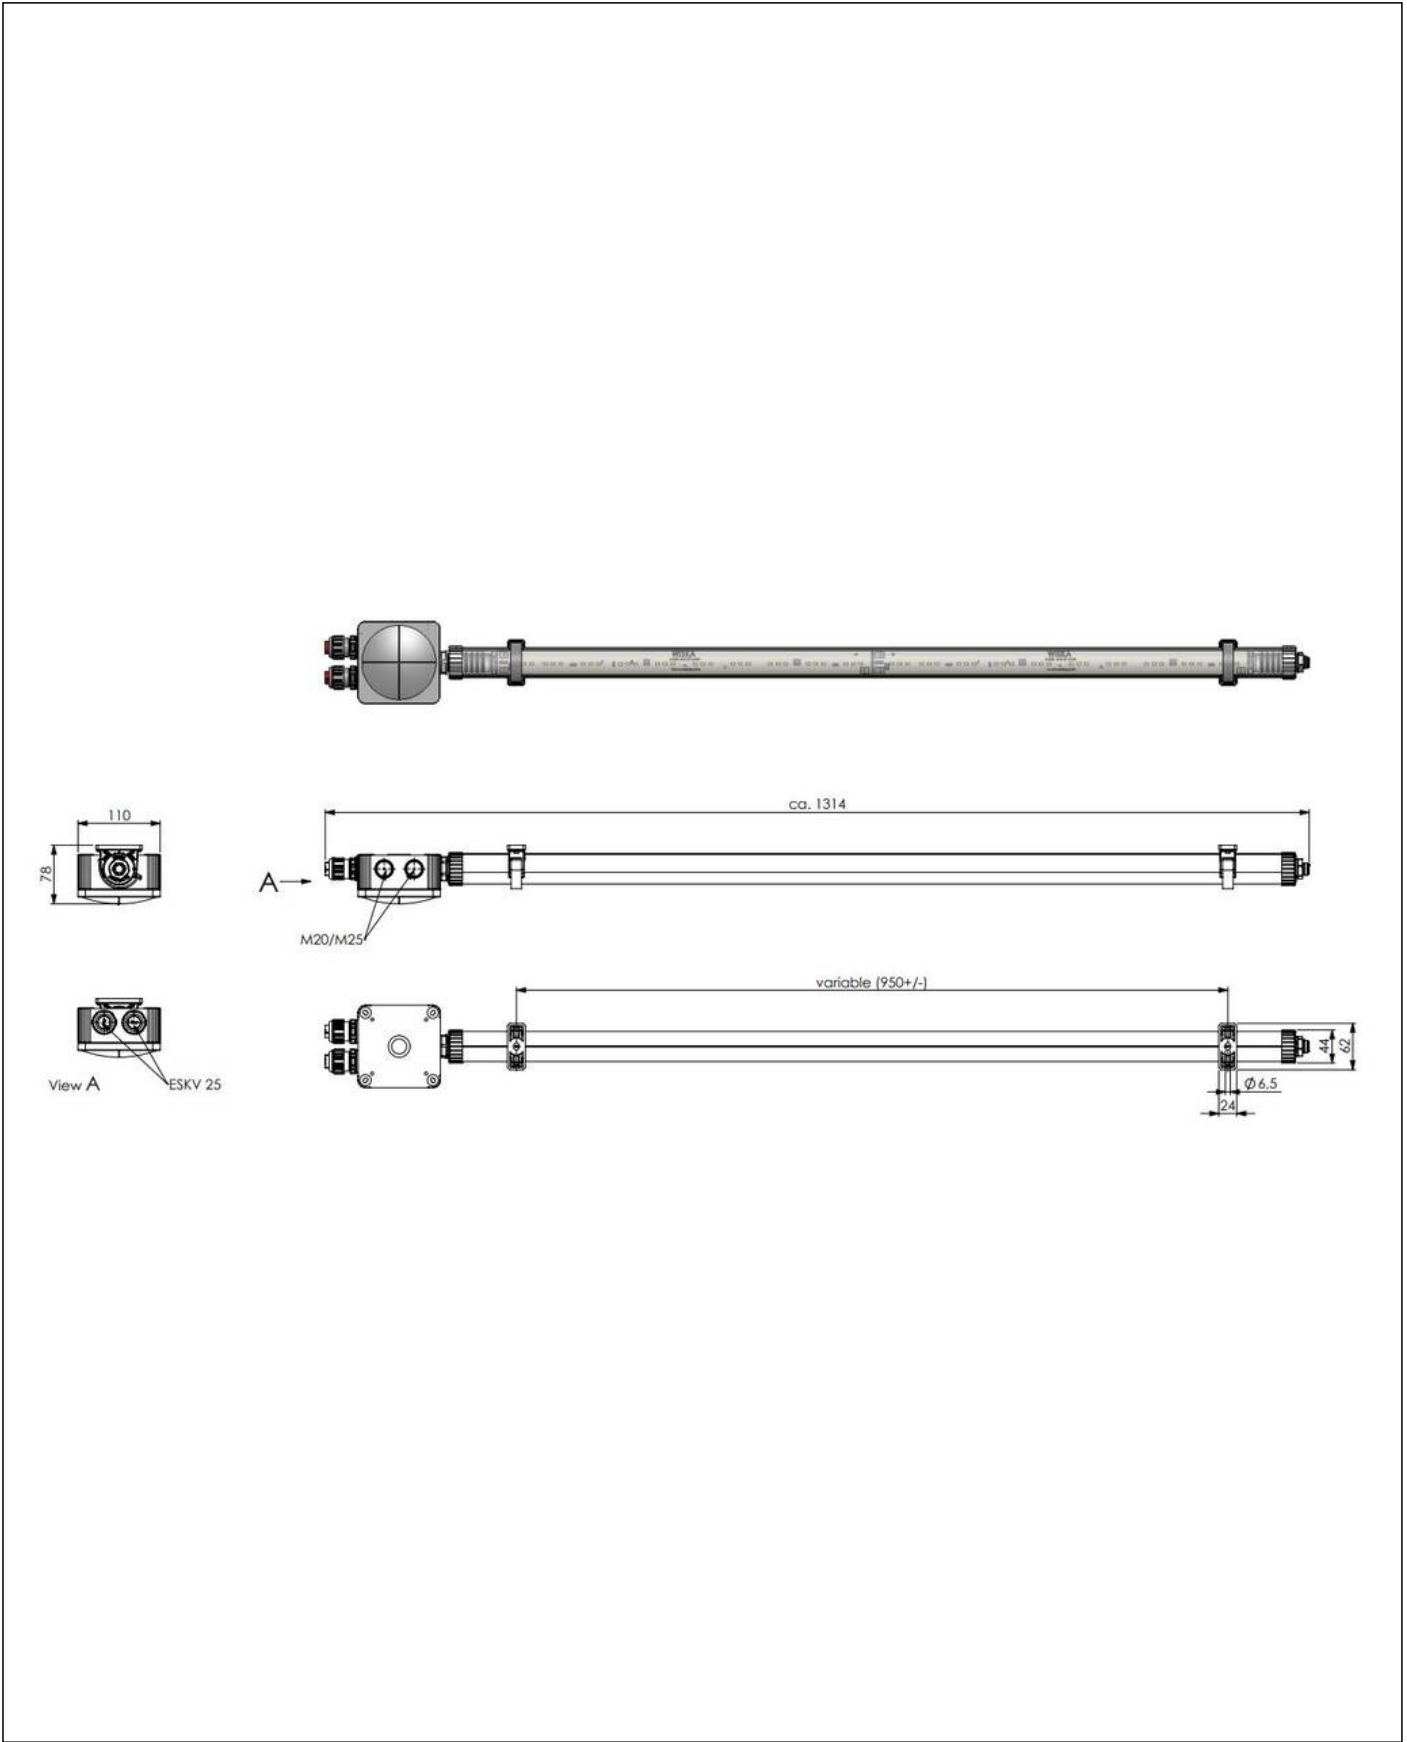

Your Contact:

WISKA Hoppmann GmbH

Kisdorfer Weg 28 · 24568 Kaltenkirchen · Germany

☎ +49-4191-508-0 · 📠 +49-4191-508-209

contact@wiska.de · www.wiska.com