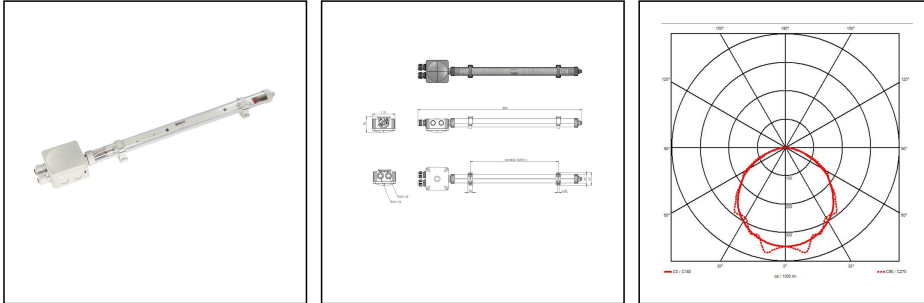

4000-1x13-230-2-CG-LE

LED multi-purpose luminaire 4000 for lashing walkways 1x13W 230V, IP66/67

Products may differ in size, colour and appearance to those shown. If you require further information or customisation, please contact us directly.

WISKA-Order no.	10112850
Type	4000-1x13-230-2-CG-LE
Material	Polycarbonate
Globe colour	Clear
Wattage	13 W
Power[^]	1 x 13 W
Voltage	230 V
Protection class	IP66 / IP67
Type of Voltage	AC
Frequence	50/60 Hz
Connection	Connection box 607
Operational areas	Outdoor, Engine room
Temp. range min	-30 °C
Temp. range max	55 °C
Lightsource	LED
Lightsource incl.	Yes
Colour temperature	5600 K
Luminous flux	1400 lm
Colour rendering index	CRI > 80
Ø cable diameter min	9 mm
Ø cable diameter max	17 mm
Rated Lifetime	L70/B50 @Ta +35 °C
System Lifetime	100000 h
Mounting	Ceiling, Wall, Surface mounting
Colour	RAL 7035