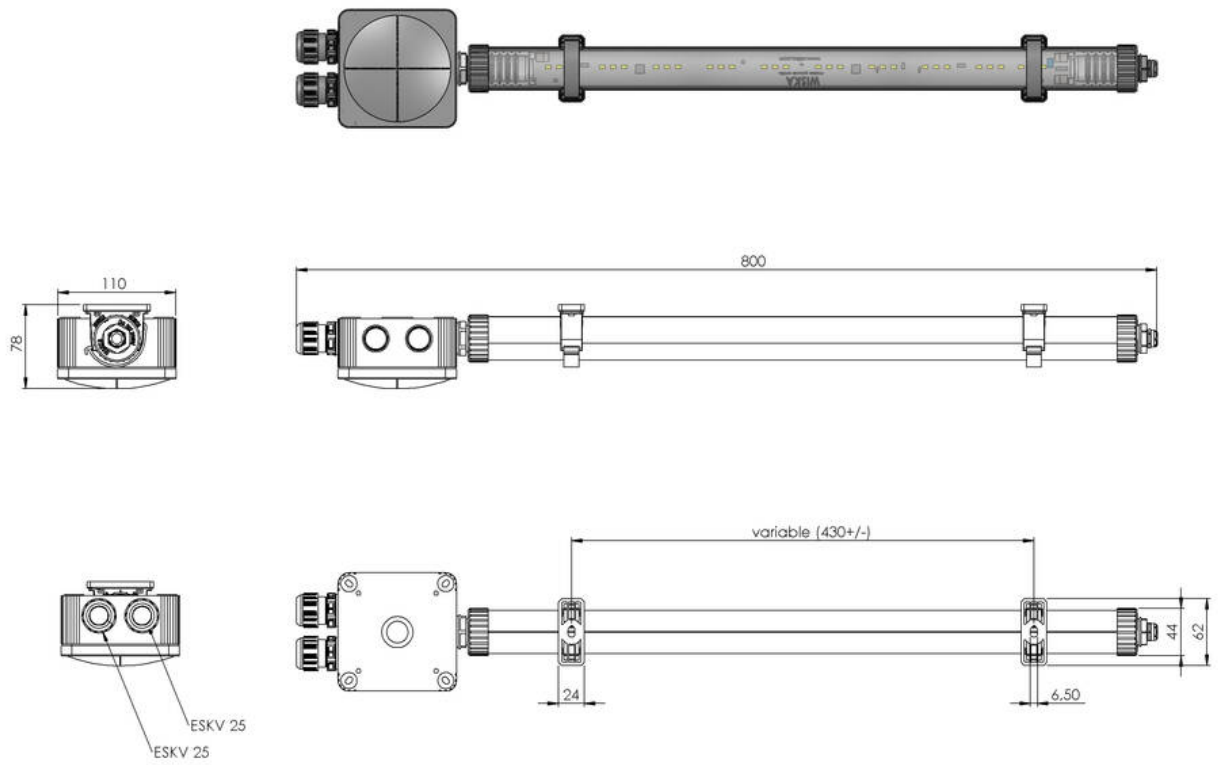

Your Contact:

WISKA Hoppmann GmbH

Kisdorfer Weg 28 · 24568 Kaltenkirchen · Germany

☎ +49-4191-508-0 · 📠 +49-4191-508-209

✉ contact@wiska.de · 🌐 www.wiska.com