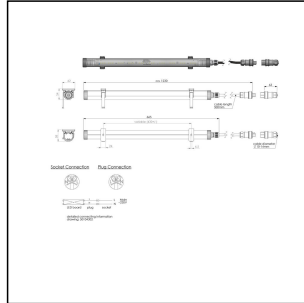

4000-1x13-230-4-S-SR0-LE

LED multi-purpose luminaire 4000, 1x13W 230V, plastic, IP68

Products may differ in size, colour and appearance to those shown. If you require further information or customisation, please contact us directly.

WISKA-Order no.	10112852
Type	4000-1x13-230-4-S-SR0-LE
Material	Polycarbonate
Globe colour	Clear
Wattage	13 W
Power^	1 x 13 W
Voltage	230 V
Protection class	IP66 / IP68 (0,2 bar 30min)
Type of Voltage	AC
Frequence	50/60 Hz
Connection	plug-cable-socket
Operational areas	Outdoor, Engine room, Cargo hold
Temp. range min	-30 °C
Temp. range max	55 °C
Lightsource	LED
Lightsource incl.	Yes
Colour temperature	5600 K
Luminous flux	1400 lm
Colour rendering index	CRI > 80
Ø cable diameter min	10 mm
Ø cable diameter max	14 mm
Rated Lifetime	L70/B50 @Ta +35 °C
System Lifetime	100000 h
Mounting	Ceiling, Wall, Surface mounting
Colour	RAL 7035

Your Contact:

WISKA Hoppmann GmbH

Kisdorfer Weg 28 · 24568 Kaltenkirchen · Germany

☎ +49-4191-508-0 · 📠 +49-4191-508-209

contact@wiska.de · www.wiska.com

External dimensions LxWxH	694x62x54mm
Approval	RMRS, DNV-GL
Weight	0,64 kg

Remarks:

LED stri

0,5m connection cable 2x1,5mm²

with Wieland quick connector male/female

without throughwiring

For cable out diameter 10-14mm

Breathing via VentGland mounted to end cap

Mounting via two clamps