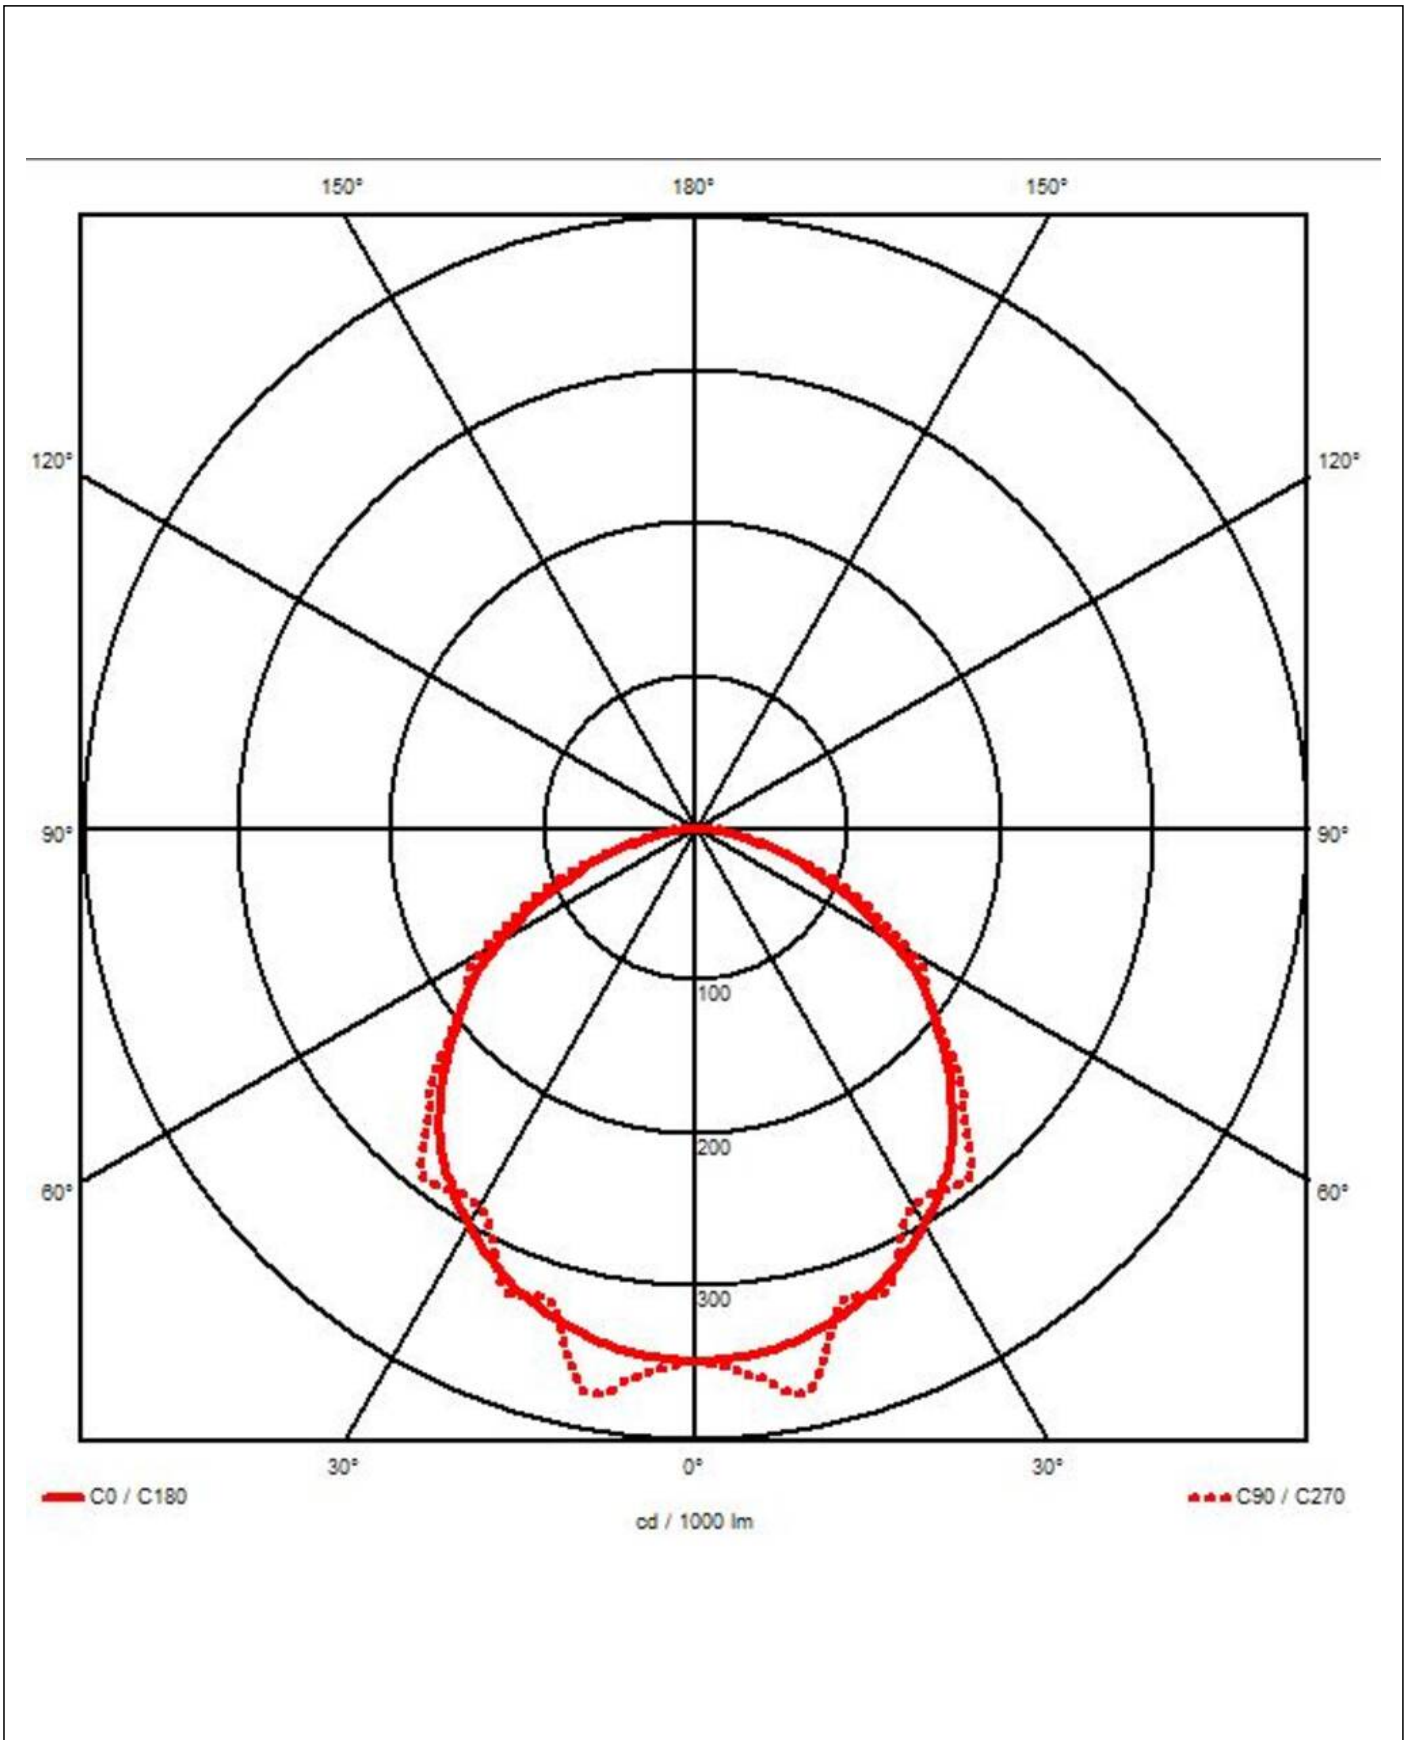

Your Contact:

WISKA Hoppmann GmbH

Kisdorfer Weg 28 · 24568 Kaltenkirchen · Germany

☎ +49-4191-508-0 · 📠 +49-4191-508-209

contact@wiska.de · www.wiska.com

Other technical data on request / subject to change without notice