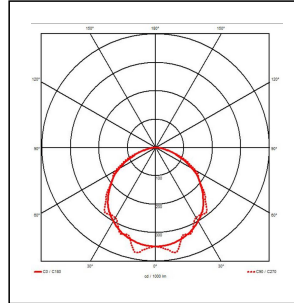

4000-1x13-230-4-S-SR0-LE

LED multi-purpose luminaire 4000, 1x13W 230V, plastic, IP68

Products may differ in size, colour and appearance to those shown. If you require further information or customisation, please contact us directly.

WISKA-Order no.	10112852
Type	4000-1x13-230-4-S-SR0-LE
Material	Polycarbonate
Globe colour	Clear
Wattage	13 W
Power^	1 x 13 W
Voltage	230 V
Protection class	IP66 / IP68 (0,2 bar 30min)
Type of Voltage	AC
Frequence	50/60 Hz
Connection	plug-cable-socket
Operational areas	Outdoor, Engine room, Cargo hold
Temp. range min	-30 °C
Temp. range max	55 °C
Lightsource	LED
Lightsource incl.	Yes
Colour temperature	5600 K
Luminous flux	1400 lm
Colour rendering index	CRI > 80
Ø cable diameter min	10 mm
Ø cable diameter max	14 mm
Rated Lifetime	L70/B50 @Ta +35 °C
System Lifetime	100000 h
Mounting	Ceiling, Wall, Surface mounting
Colour	RAL 7035