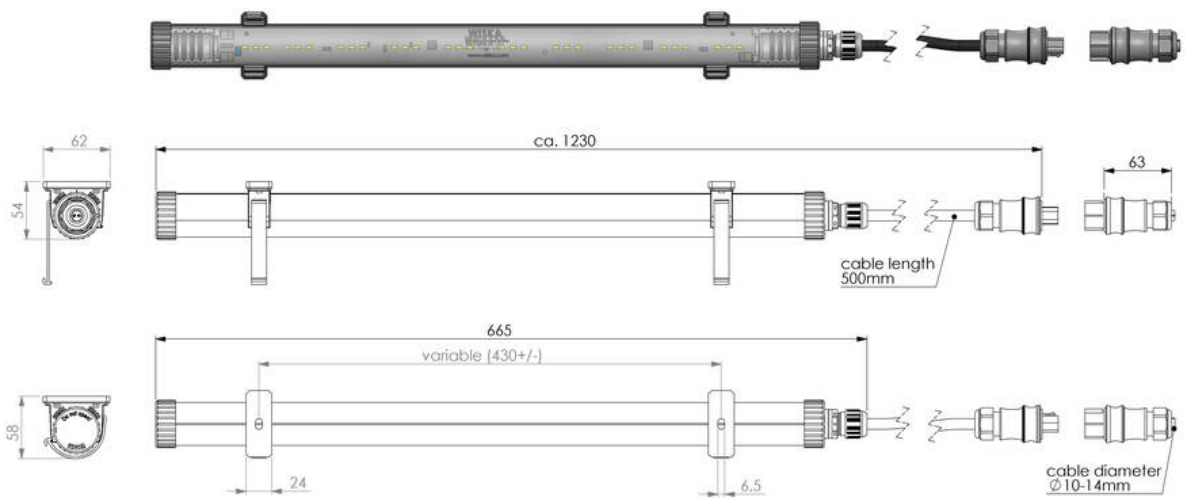

Socket Connection

Plug Connection

detailed connecting information
drawing: 50104302

Your Contact:

WISKA Hoppmann GmbH

Kisdorfer Weg 28 · 24568 Kaltenkirchen · Germany

☎ +49-4191-508-0 · 📠 +49-4191-508-209

contact@wiska.de · www.wiska.com