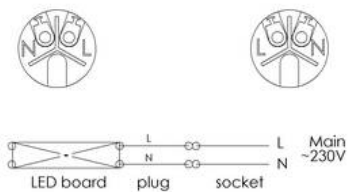

Socket Connection

Plug Connection

detailed connecting information
drawing: 50104302

Your Contact:

WISKA Hoppmann GmbH

Kisdorfer Weg 28 · 24568 Kaltenkirchen · Germany

☎ +49-4191-508-0 · 📠 +49-4191-508-209

contact@wiska.de · www.wiska.com