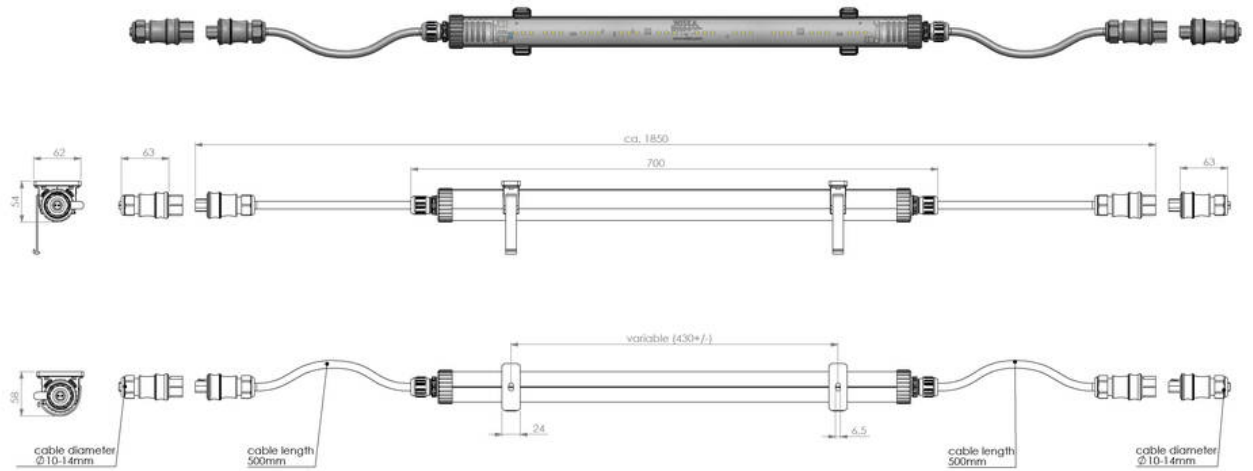

Socket Connection

Plug Connection

detailed connecting information
drawing: 50104302

Your Contact:

WISKA Hoppmann GmbH

Kisdorfer Weg 28 · 24568 Kaltenkirchen · Germany

☎ +49-4191-508-0 · 📠 +49-4191-508-209

contact@wiska.de · www.wiska.com