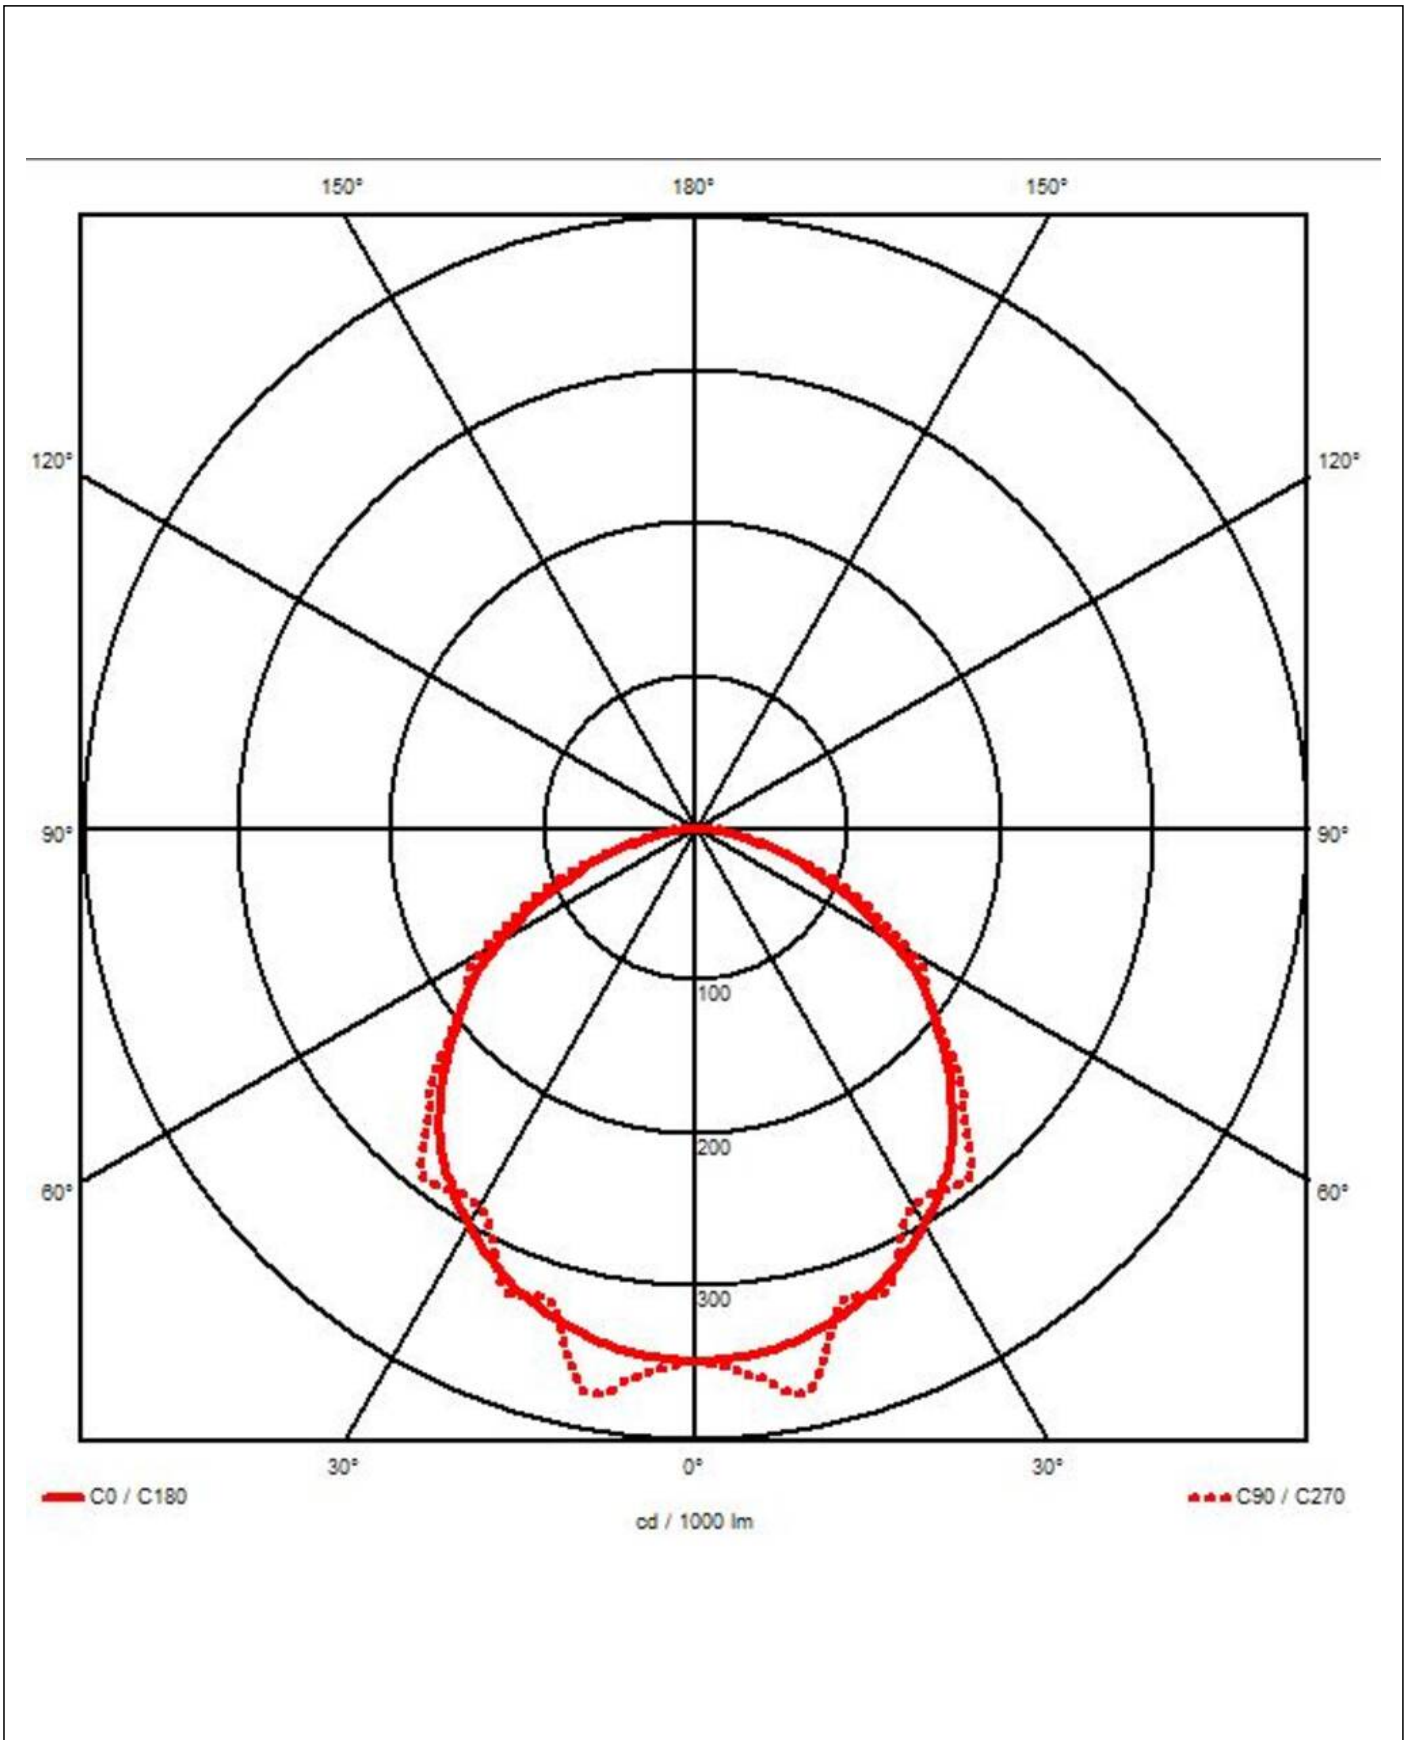

Your Contact:

WISKA Hoppmann GmbH

Kisdorfer Weg 28 · 24568 Kaltenkirchen · Germany

☎ +49-4191-508-0 · 📠 +49-4191-508-209

contact@wiska.de · www.wiska.com