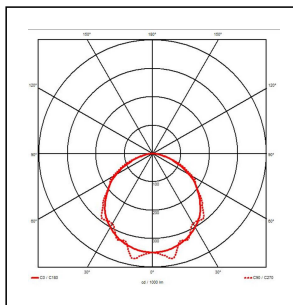

4000-1x13-230-4-T-SR0-LE

LED multi-purpose luminaire 4000, 1x13W 230V, plastic, IP68

Products may differ in size, colour and appearance to those shown. If you require further information or customisation, please contact us directly.

WISKA-Order no.	10112856
Type	4000-1x13-230-4-T-SR0-LE
Material	Polycarbonate
Globe colour	Clear
Wattage	13 W
Power^	1 x 13 W
Voltage	230 V
Protection class	IP66 / IP68 (0,2 bar 30min)
Type of Voltage	AC
Frequence	50/60 Hz
Connection	plug-cable-socket
Operational areas	Outdoor, Engine room, Cargo hold
Temp. range min	-30 °C
Temp. range max	55 °C
Lightsource	LED
Lightsource incl.	Yes
Colour temperature	5600 K
Luminous flux	1400 lm
Colour rendering index	CRI > 80
Ø cable diameter min	10 mm
Ø cable diameter max	14 mm
Through wiring	2x1,5mm ²
Rated Lifetime	L70/B50 @Ta +35 °C
System Lifetime	100000 h
Mounting	Ceiling, Wall, Surface mounting