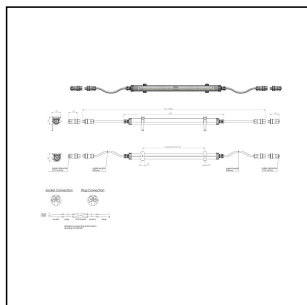

4000-1x13-230-4-T-SR0-LE

LED multi-purpose luminaire 4000, 1x13W 230V, plastic, IP68

Products may differ in size, colour and appearance to those shown. If you require further information or customisation, please contact us directly.

WISKA-Order no.	10112856
Type	4000-1x13-230-4-T-SR0-LE
Material	Polycarbonate
Globe colour	Clear
Wattage	13 W
Power^	1 x 13 W
Voltage	230 V
Protection class	IP66 / IP68 (0,2 bar 30min)
Type of Voltage	AC
Frequence	50/60 Hz
Connection	plug-cable-socket
Operational areas	Outdoor, Engine room, Cargo hold
Temp. range min	-30 °C
Temp. range max	55 °C
Lightsource	LED
Lightsource incl.	Yes
Colour temperature	5600 K
Luminous flux	1400 lm
Colour rendering index	CRI > 80
Ø cable diameter min	10 mm
Ø cable diameter max	14 mm
Through wiring	2x1,5mm ²
Rated Lifetime	L70/B50 @Ta +35 °C
System Lifetime	100000 h
Mounting	Ceiling, Wall, Surface mounting

Your Contact:

WISKA Hoppmann GmbH

Kisdorfer Weg 28 · 24568 Kaltenkirchen · Germany

☎ +49-4191-508-0 · 📠 +49-4191-508-209

contact@wiska.de · www.wiska.com

Colour	RAL 7035
Equipment	Through wiring
External dimensions LxWxH	699x62x54mm
Approval	RMRS, DNV-GL
Weight	0,4 kg

Remarks:

LED strip

0,5m connection cable 2x1,5mm²

with two Wieland quick connector male/female

with throughwiring

Cable out diameter 10-14mm

Breathing via VentGland cable gland

Mounting via two clamps