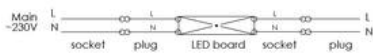

detailed connecting information
drawing: 50104302

Your Contact:

WISKA Hoppmann GmbH

Kisdorfer Weg 28 · 24568 Kaltenkirchen · Germany

☎ +49-4191-508-0 · 📠 +49-4191-508-209

contact@wiska.de · www.wiska.com