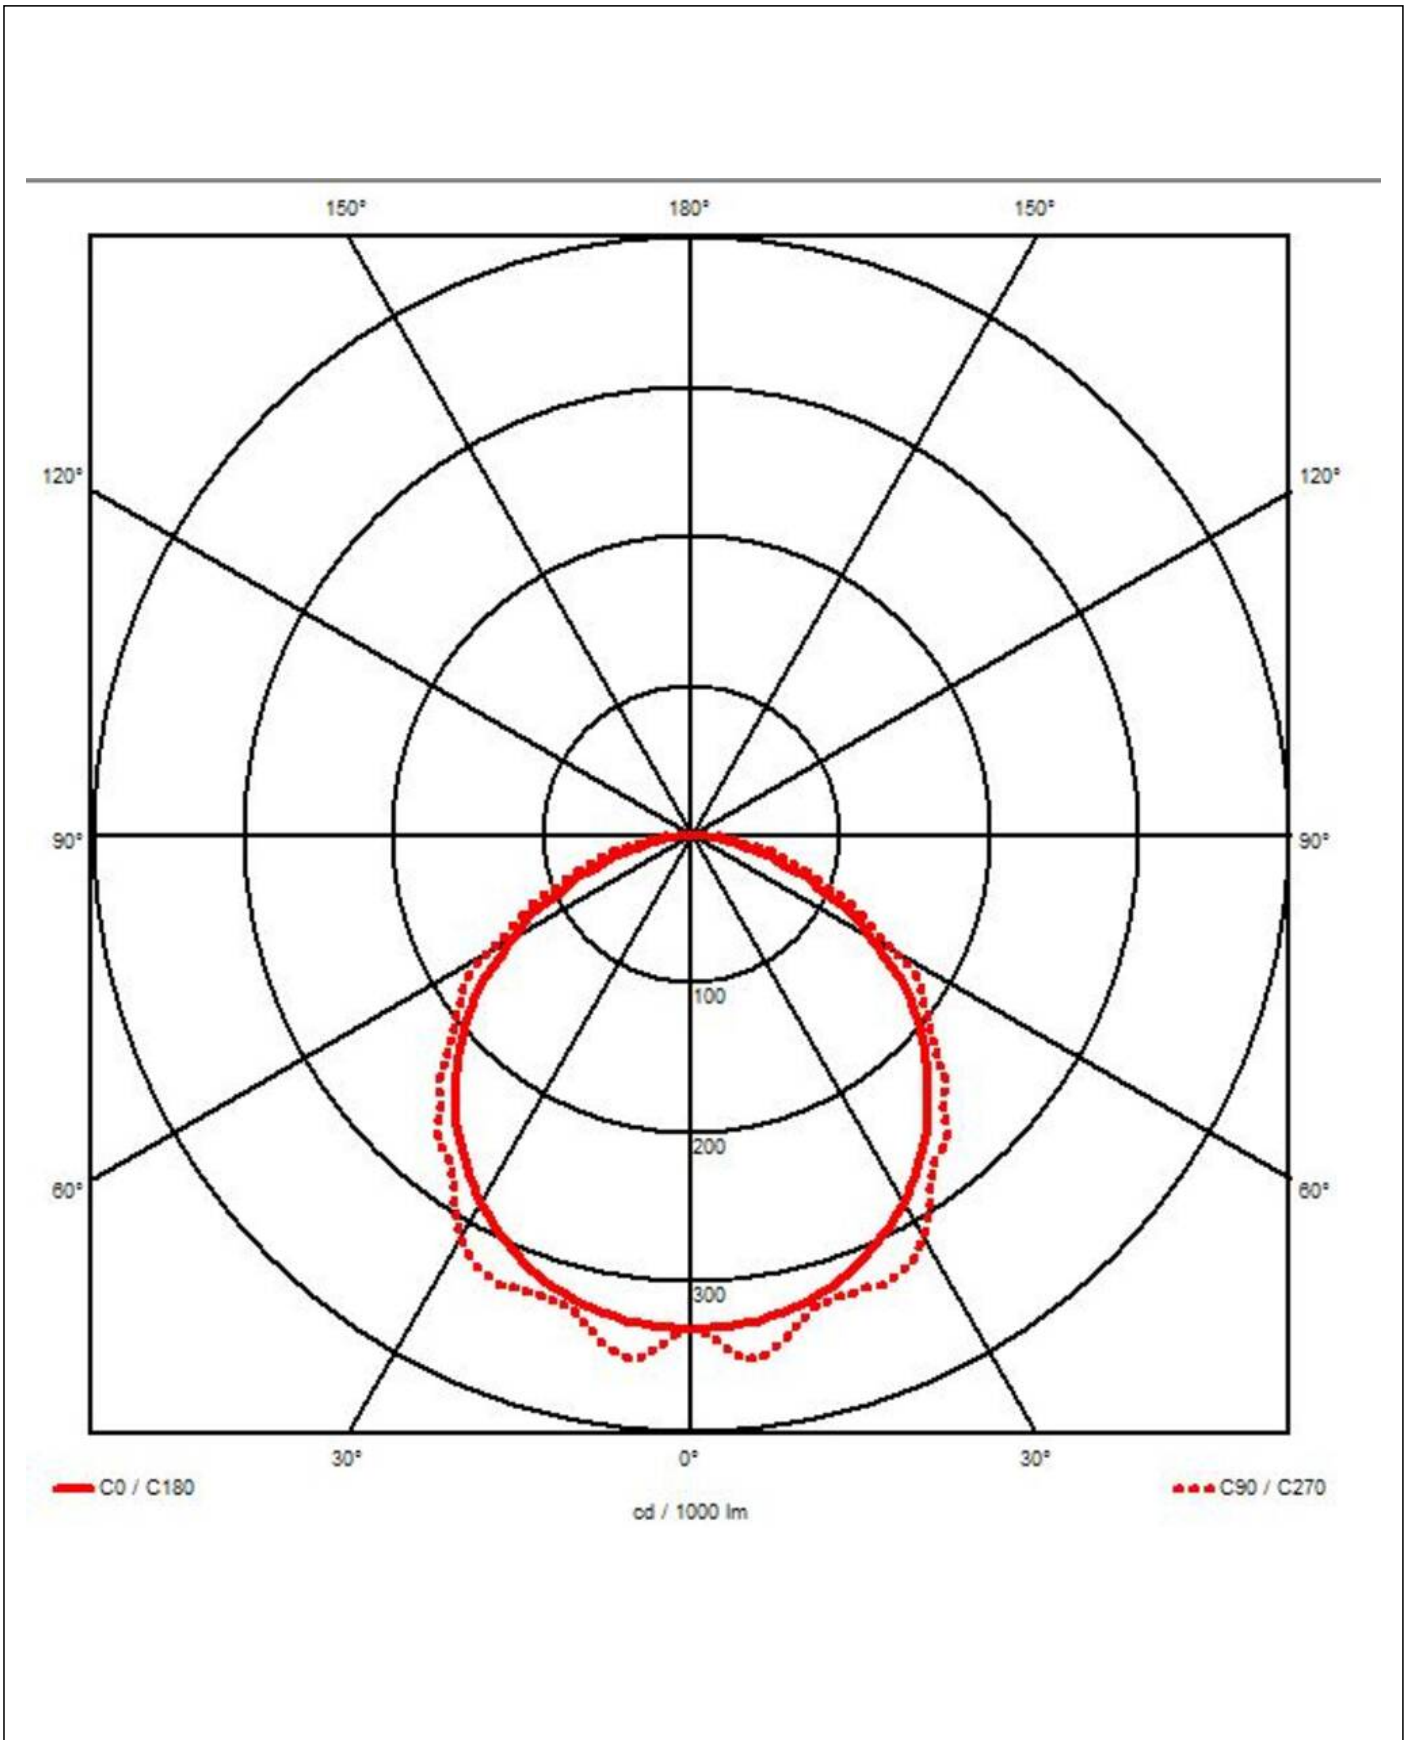

Your Contact:

WISKA Hoppmann GmbH

Kisdorfer Weg 28 · 24568 Kaltenkirchen · Germany

☎ +49-4191-508-0 · 📠 +49-4191-508-209

contact@wiska.de · www.wiska.com