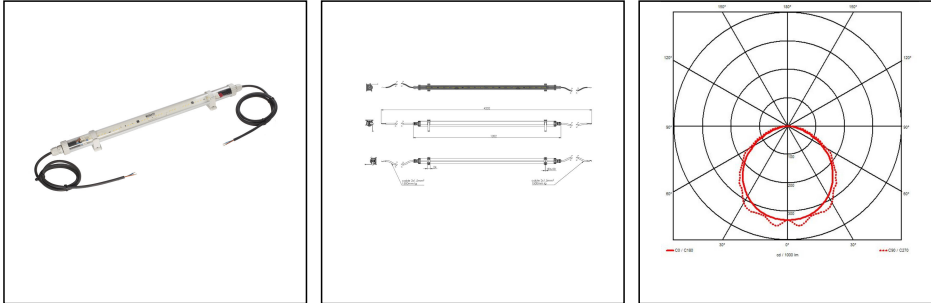

4000-1x26-230-3-T-LE

LED multi-purpose luminaire 4000, 1x26W 230V, plastic, IP68

Products may differ in size, colour and appearance to those shown. If you require further information or customisation, please contact us directly.

WISKA-Order no.	10112857
Type	4000-1x26-230-3-T-LE
Material	Polycarbonate
Globe colour	Clear
Wattage	26 W
Power^	1 x 26 W
Voltage	230 V
Protection class	IP66 / IP68 (0,2 bar 30min)
Type of Voltage	AC
Frequence	50/60 Hz
Connection	1,5m cable
Operational areas	Engine room, Outdoor, Cargo hold
Temp. range min	-30 °C
Temp. range max	55 °C
Lightsource	LED
Lightsource incl.	Yes
Colour temperature	5600 K
Luminous flux	2800 lm
Colour rendering index	CRI > 80
Through wiring	2x1,5mm ²
Rated Lifetime	L70/B50 @Ta +35 °C
System Lifetime	100000 h
Mounting	Ceiling, Wall, Surface mounting
Colour	RAL 7035
Equipment	Through wiring

Remarks:

LED strip

1,5m connection cable 2x1,5mm²

outer diameter 7,6mm

with throughwiring

Breathing via VentGland cable gland

Mounting via two clamps

Recommended accessories