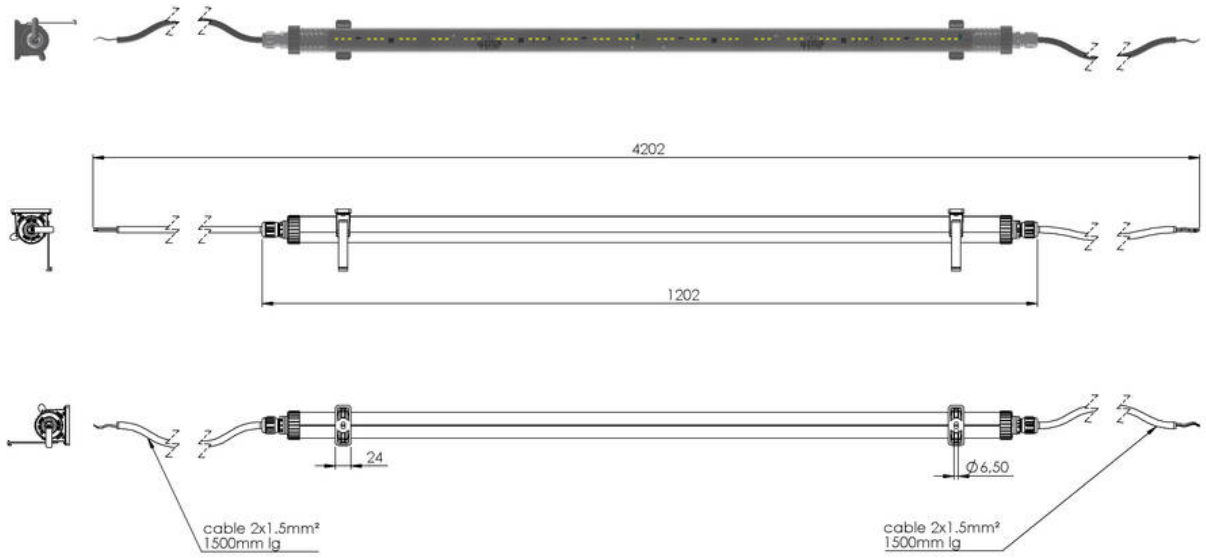

Your Contact:

WISKA Hoppmann GmbH

Kisdorfer Weg 28 · 24568 Kaltenkirchen · Germany

☎ +49-4191-508-0 · 📠 +49-4191-508-209

contact@wiska.de · www.wiska.com

Other technical data on request / subject to change without notice