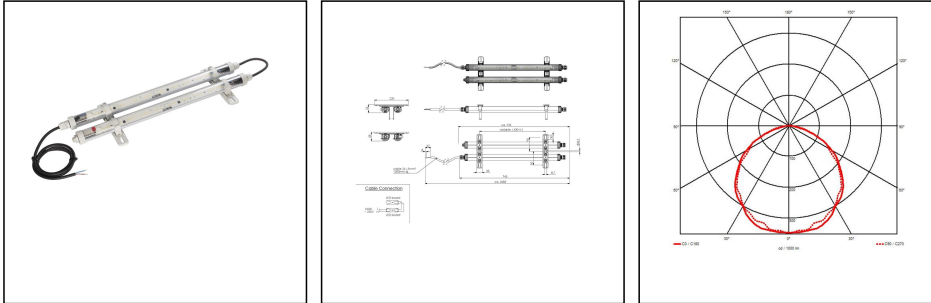

4000-2x13-230-3-S-LE

LED multi-purpose luminaire 4000, 2x13W 230V, plastic, IP68

Products may differ in size, colour and appearance to those shown. If you require further information or customisation, please contact us directly.

WISKA-Order no.	10112859
Type	4000-2x13-230-3-S-LE
Material	Polycarbonate
Globe colour	Clear
Wattage	26 W
Power[^]	2 x 13 W
Voltage	230 V
Protection class	IP66 / IP68 (0,2 bar 30min)
Type of Voltage	AC
Frequence	50/60 Hz
Connection	1,5m cable
Operational areas	Outdoor, Engine room, Cargo hold
Temp. range min	-30 °C
Temp. range max	55 °C
Lightsource	LED
Lightsource incl.	Yes
Colour temperature	5600 K
Luminous flux	2800 lm
Colour rendering index	CRI > 80
Rated Lifetime	L70/B50 @Ta +35 °C
System Lifetime	100000 h
Mounting	Ceiling, Wall, Surface mounting
Colour	RAL 7035
External dimensions LxWxH	745x220x53mm
Approval	RMRS, DNV-GL

- LED strip
- Breathing via VentGLAND cable gland and VentPLUG mounted in end cap
- Connection 1,5m connection cable with outer diameter 7,6mm
- Mounting via two mounting rails

Recommended accessories**SP-MPL Vibration damper (2 pcs)**