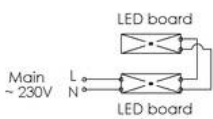

Your Contact:

WISKA Hoppmann GmbH

Kisdorfer Weg 28 · 24568 Kaltenkirchen · Germany

☎ +49-4191-508-0 · 📠 +49-4191-508-209

contact@wiska.de · www.wiska.com