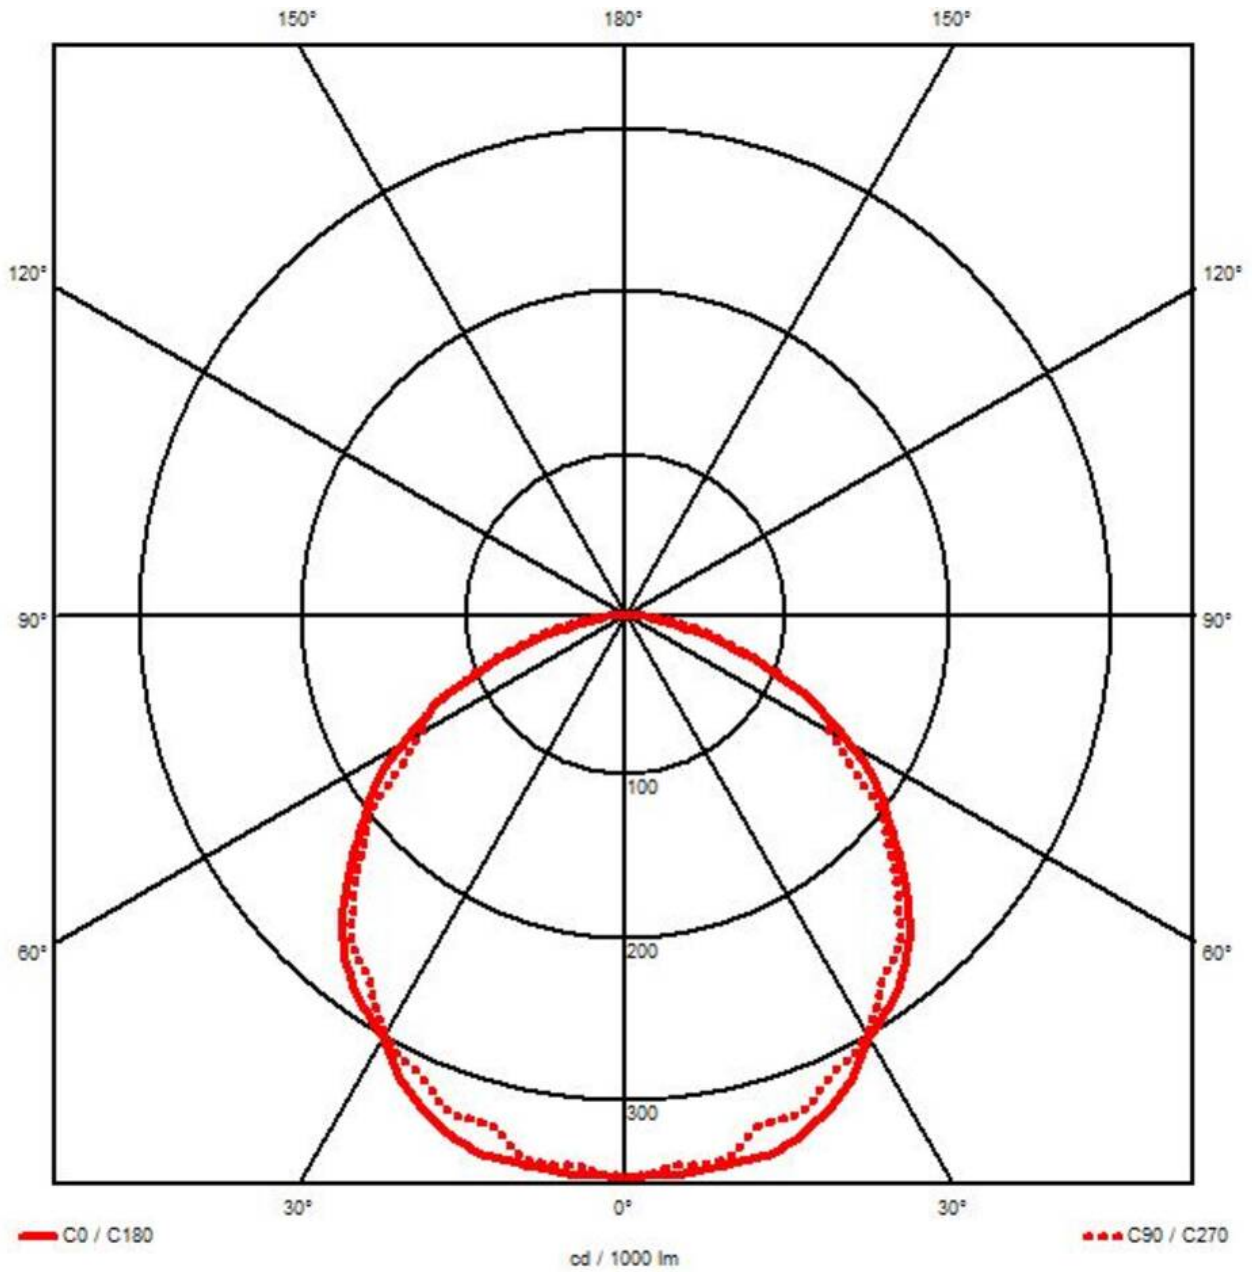

Your Contact:

WISKA Hoppmann GmbH

Kisdorfer Weg 28 · 24568 Kaltenkirchen · Germany

☎ +49-4191-508-0 · 📠 +49-4191-508-209

✉ contact@wiska.de · 🌐 www.wiska.com