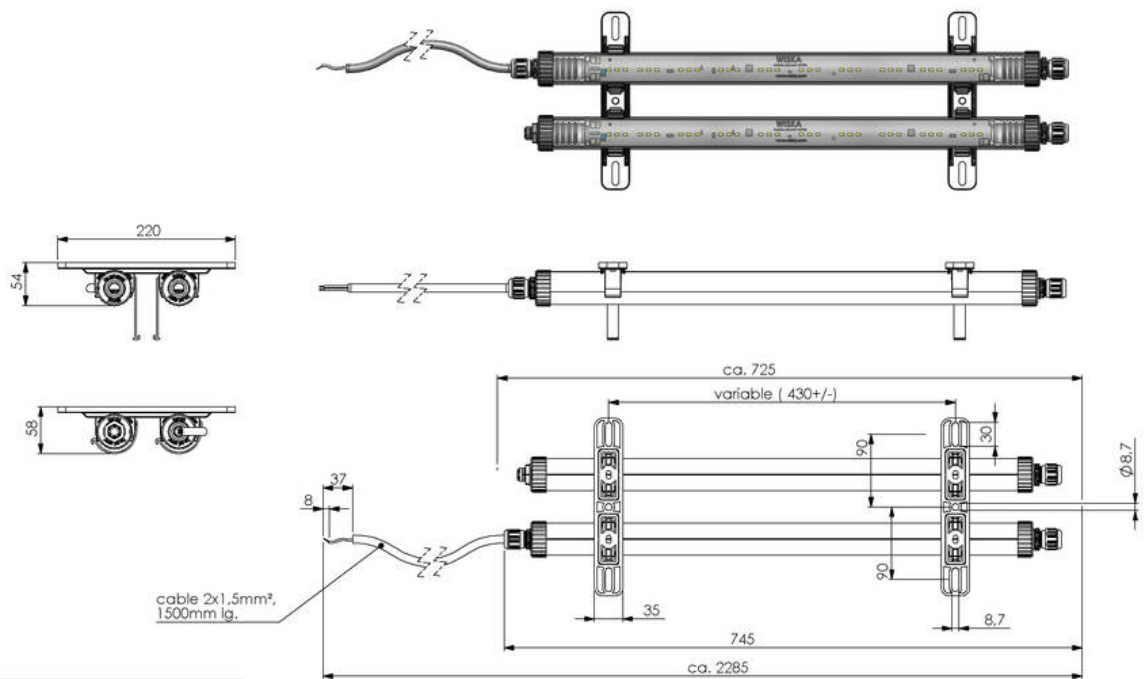

WISKA-Order no.	10112859
Type	4000-2x13-230-3-S-LE
Material	Polycarbonate
Globe colour	Clear
Wattage	26 W
Power[^]	2 x 13 W
Voltage	230 V
Protection class	IP66 / IP68 (0,2 bar 30min)
Type of Voltage	AC
Frequence	50/60 Hz
Connection	1,5m cable
Operational areas	Outdoor, Engine room, Cargo hold
Temp. range min	-30 °C
Temp. range max	55 °C
Lightsource	LED
Lightsource incl.	Yes
Colour temperature	5600 K
Luminous flux	2800 lm
Colour rendering index	CRI > 80
Rated Lifetime	L70/B50 @Ta +35 °C
System Lifetime	100000 h
Mounting	Ceiling, Wall, Surface mounting
Colour	RAL 7035
External dimensions LxWxH	745x220x53mm
Approval	RMRS, DNV-GL

- LED strip
- Breathing via VentGLAND cable gland and VentPLUG mounted in end cap
- Connection 1,5m connection cable with outer diameter 7,6mm
- Mounting via two mounting rails

Recommended accessories**SP-MPL Vibration damper (2 pcs)**

22000874

Spare parts**SP-4000-Pipe clamps with rail**

22000723

23.05.2026

Your Contact:**WISKA Hoppmann GmbH**

Kisdorfer Weg 28 · 24568 Kaltenkirchen · Germany

☎ +49-4191-508-0 · 📠 +49-4191-508-209

contact@wiska.de · www.wiska.com