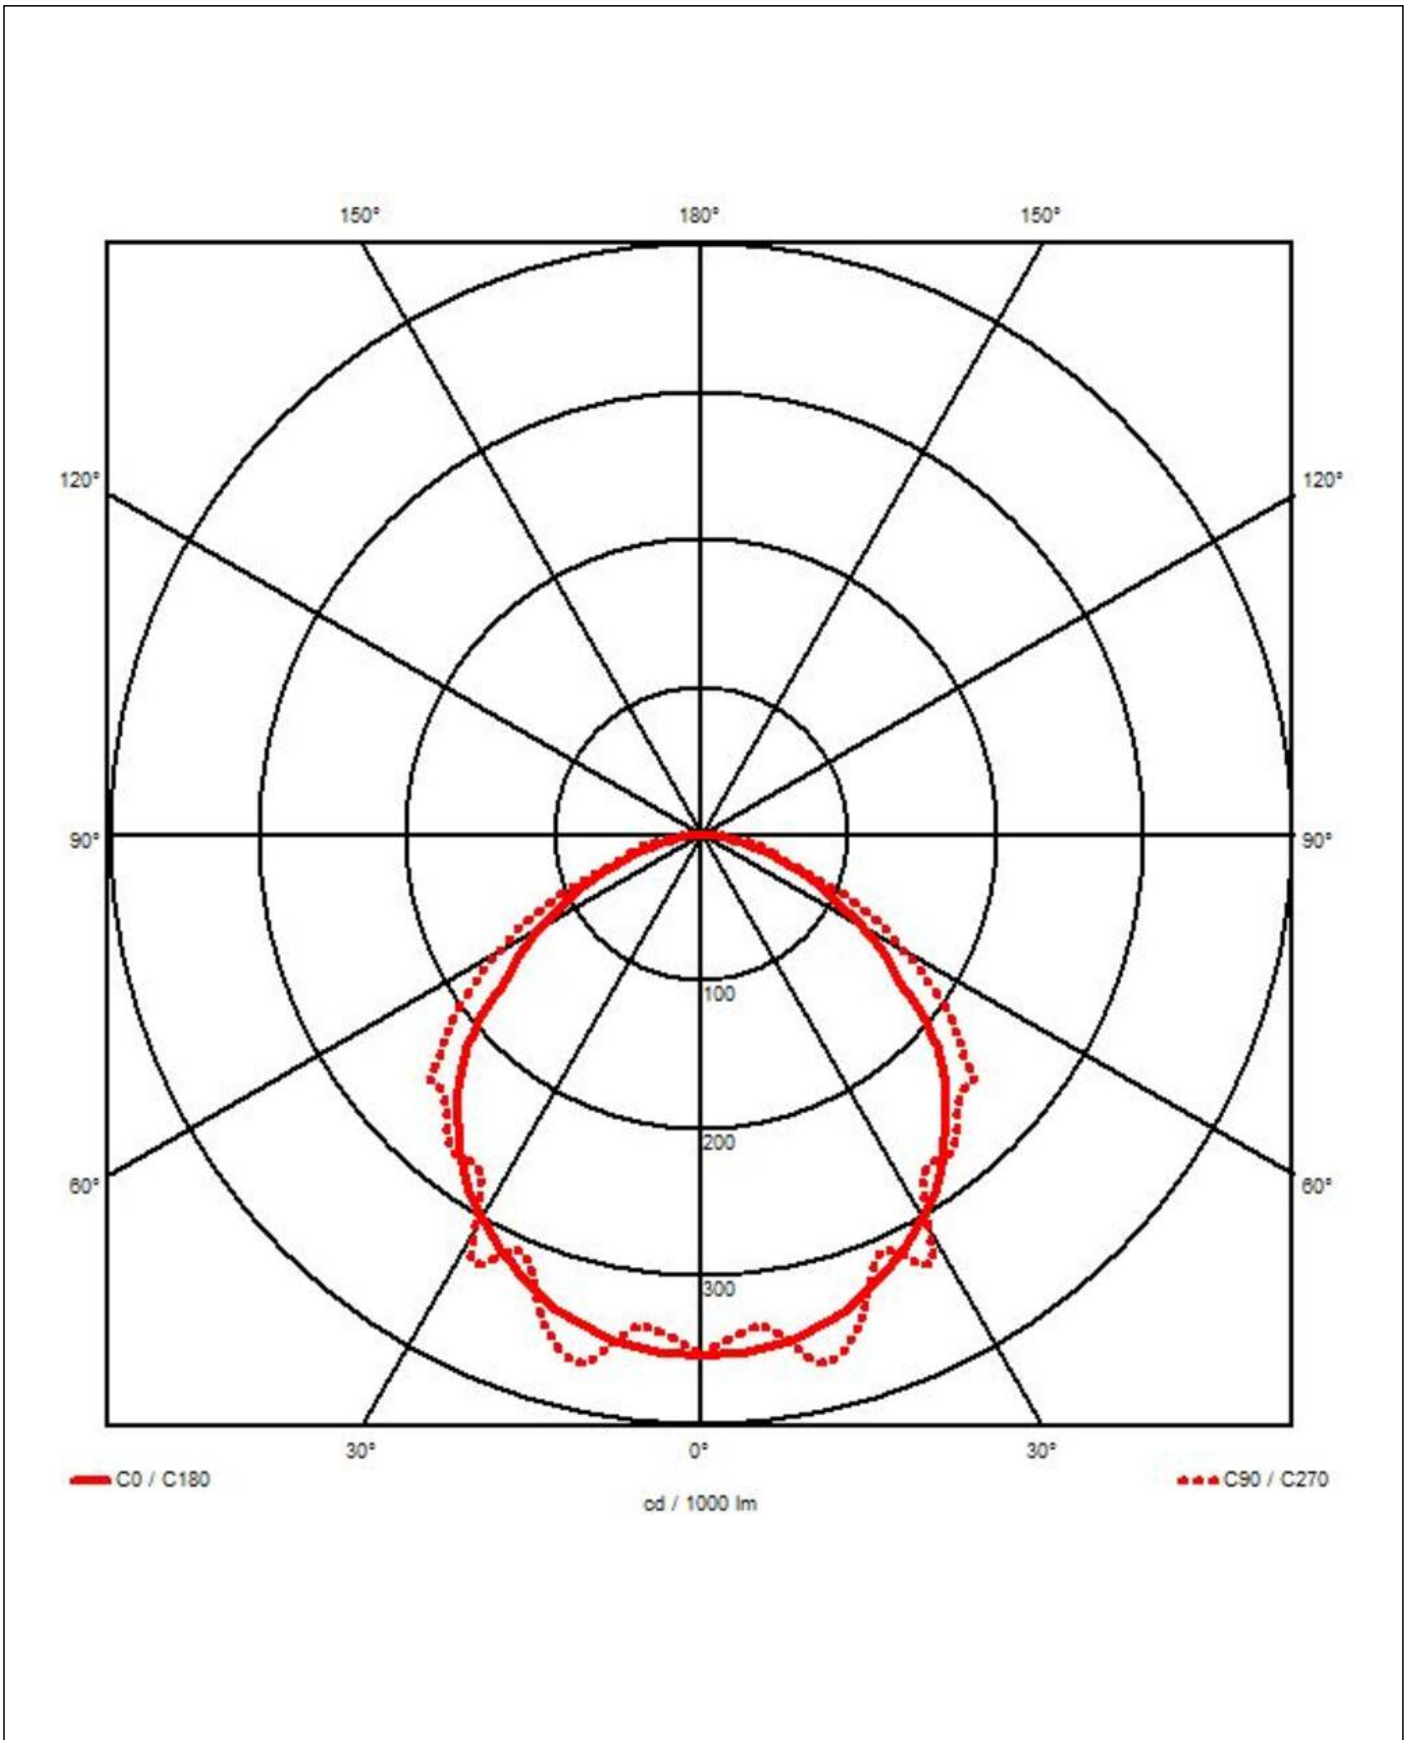

Your Contact:

WISKA Hoppmann GmbH

Kisdorfer Weg 28 · 24568 Kaltenkirchen · Germany

☎ +49-4191-508-0 · 📠 +49-4191-508-209

contact@wiska.de · www.wiska.com