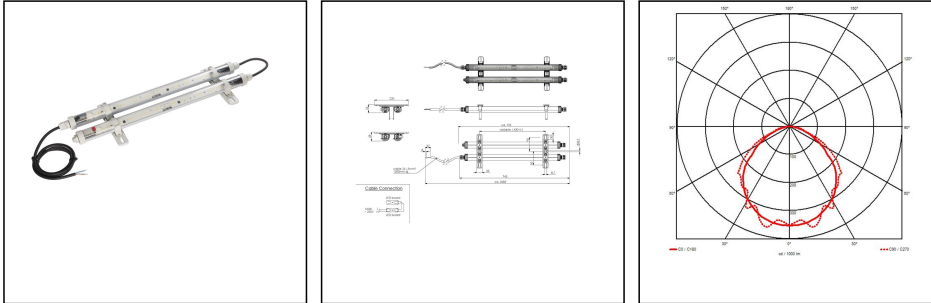

4000-2x13-230-3-S-E01-LE

LED multi-purpose luminaire 4000, 2x13W 230V, plastic, IP68

Products may differ in size, colour and appearance to those shown. If you require further information or customisation, please contact us directly.

WISKA-Order no.	10112860
Type	4000-2x13-230-3-S-E01-LE
Material	Polycarbonate
Globe colour	Clear
Wattage	26 W
Power^	2 x 13 W
Voltage	230 V
Voltage emergency light	24 V
Protection class	IP66 / IP68 (0,2 bar 30min)
Type of Voltage	AC
Frequence	50/60 Hz
Connection	1,5m cable
Operational areas	Outdoor, Engine room, Cargo hold
Temp. range min	-30 °C
Temp. range max	55 °C
Lightsource	LED
Lightsource incl.	Yes
Colour temperature	5600 K
Luminous flux	2800 lm
Colour rendering index	>80
Rated Lifetime	L70/B50 @Ta +35 °C
System Lifetime	100000 h
Mounting	Ceiling, Wall, Surface mounting
Colour	RAL 7035
External dimensions LxWxH	699x220x53mm

Your Contact:

WISKA Hoppmann GmbH

Kisdorfer Weg 28 · 24568 Kaltenkirchen · Germany

☎ +49-4191-508-0 · 📠 +49-4191-508-209

contact@wiska.de · www.wiska.com

Approval	RMRS
Weight	1,4 kg

Remarks:

LED strip
1,5m connection cable 4x1,5mm²
without throughwiring
Breathing via VentGLAND® and
VentPLUG mounted in end cap
Emergency lighting
battery backup 24V DC
for central battery supply
power supply.
Mounting via two mounting rails