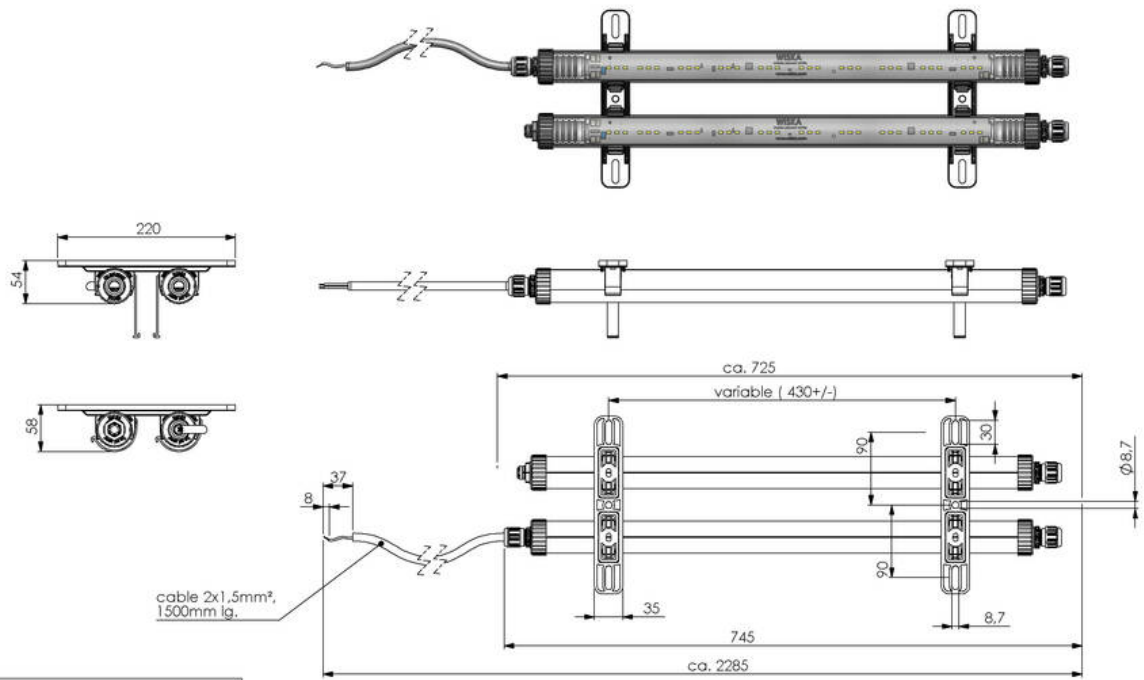

Cable Connection

Your Contact:

WISKA Hoppmann GmbH

Kisdorfer Weg 28 · 24568 Kaltenkirchen · Germany

☎ +49-4191-508-0 · 📠 +49-4191-508-209

contact@wiska.de · www.wiska.com