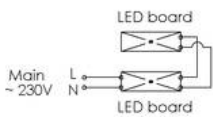

Your Contact:

WISKA Hoppmann GmbH

Kisdorfer Weg 28 · 24568 Kaltenkirchen · Germany

☎ +49-4191-508-0 · 📠 +49-4191-508-209

contact@wiska.de · www.wiska.com