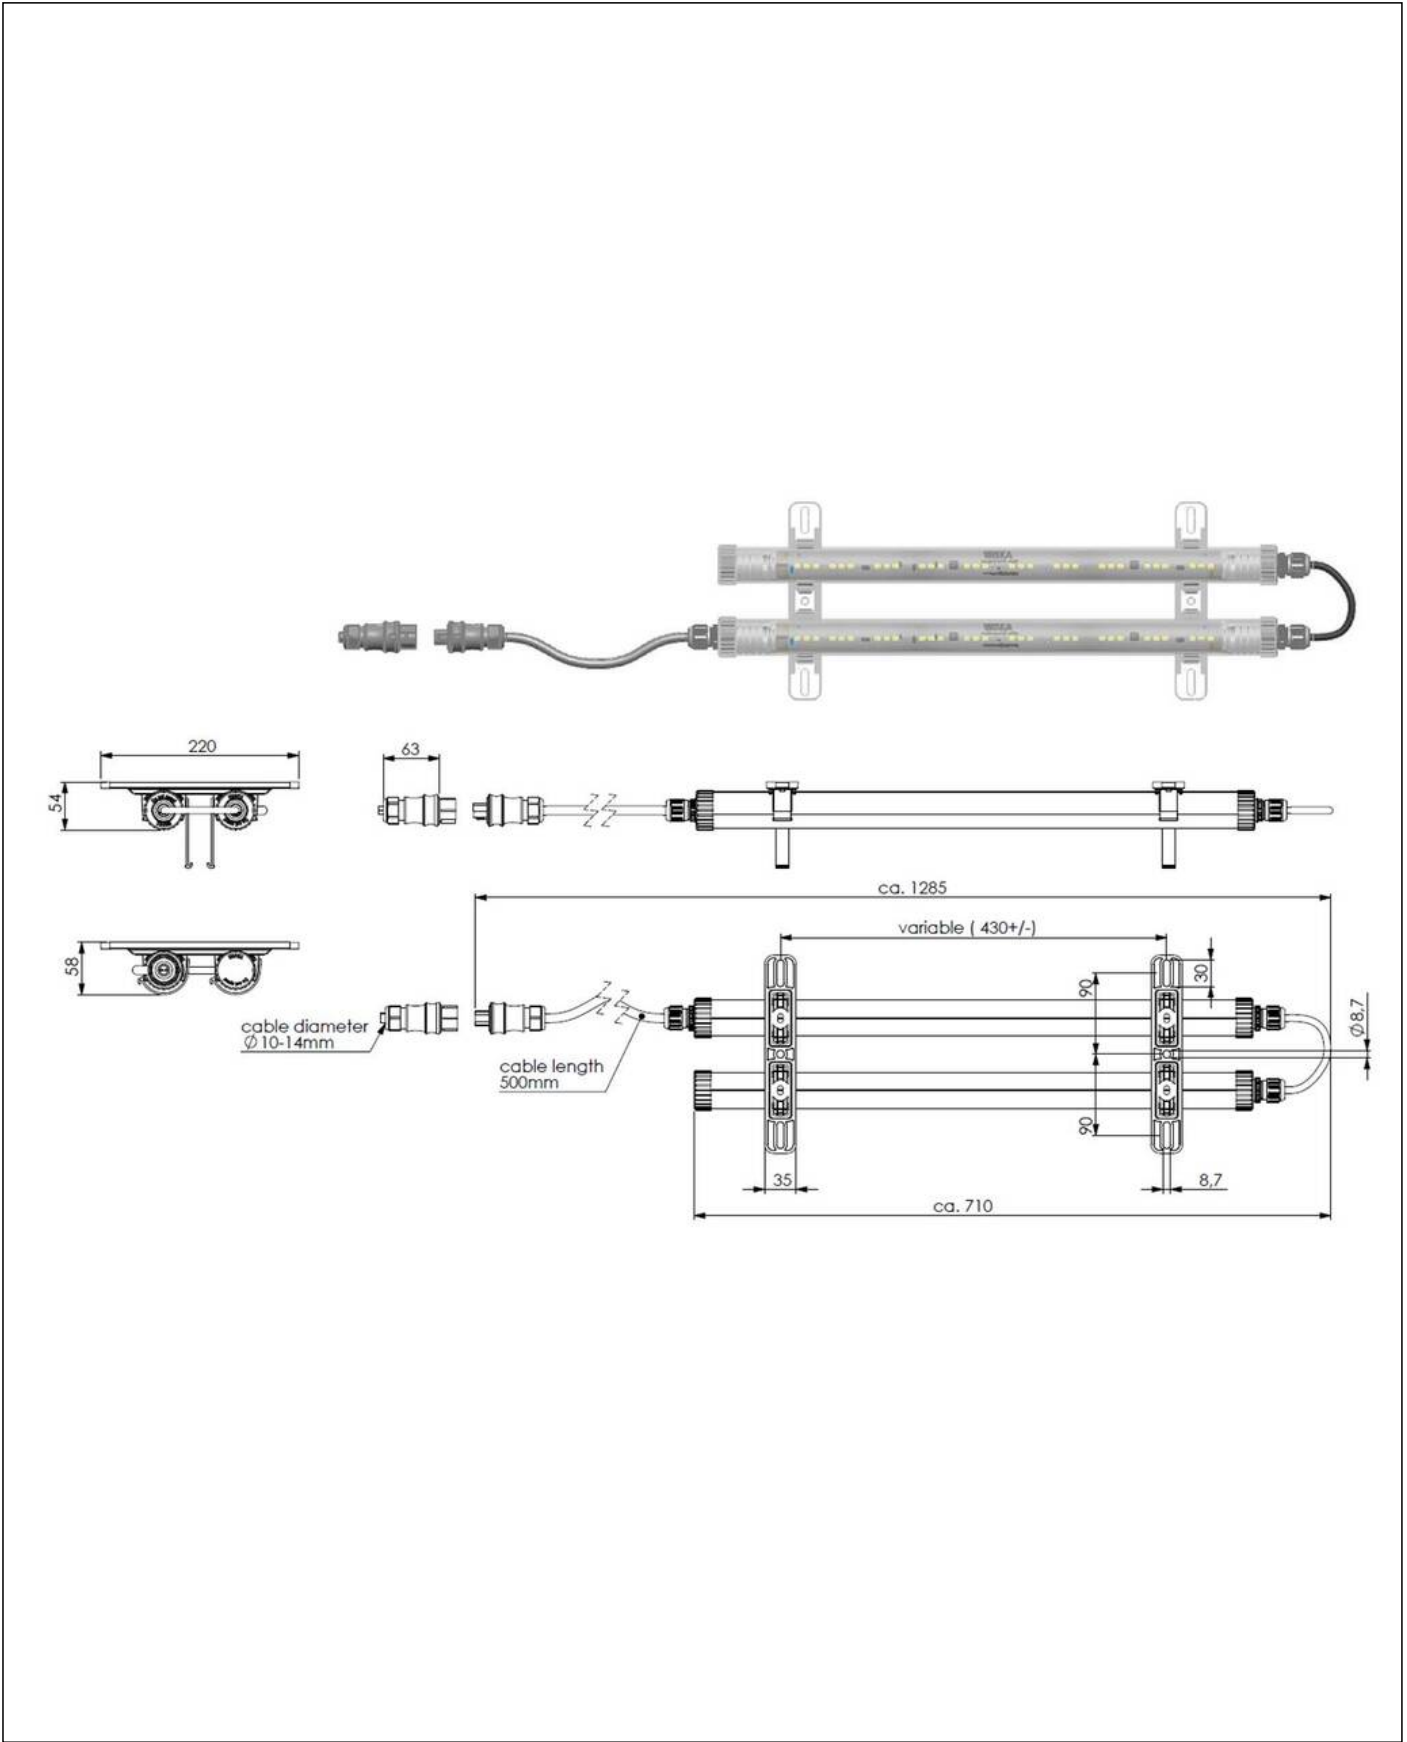

Your Contact:

WISKA Hoppmann GmbH

Kisdorfer Weg 28 · 24568 Kaltenkirchen · Germany

☎ +49-4191-508-0 · 📠 +49-4191-508-209

contact@wiska.de · www.wiska.com