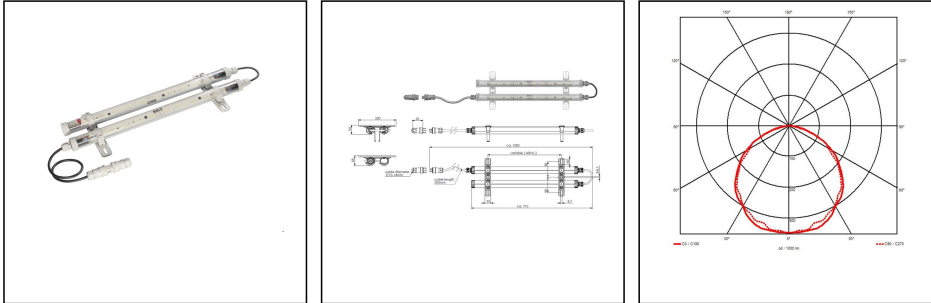

4000-2x13-230-4-S-SR0-LE

LED multi-purpose luminaire 4000, 2x13W 230V, plastic, IP68

Products may differ in size, colour and appearance to those shown. If you require further information or customisation, please contact us directly.

WISKA-Order no.	10112861
Type	4000-2x13-230-4-S-SR0-LE
Material	Polycarbonate
Globe colour	Clear
Wattage	26 W
Power[^]	2 x 13 W
Voltage	230 V
Protection class	IP66 / IP68 (0,2 bar 30min)
Type of Voltage	AC
Frequence	50/60 Hz
Connection	plug-cable-socket
Operational areas	Outdoor, Engine room, Cargo hold
Temp. range min	-30 °C
Temp. range max	55 °C
Lightsource	LED
Lightsource incl.	Yes
Colour temperature	5600 K
Luminous flux	2800 lm
Colour rendering index	CRI > 80
Rated Lifetime	L70/B50 @Ta +35 °C
System Lifetime	100000 h
Mounting	Ceiling, Wall, Surface mounting
Colour	RAL 7035
External dimensions LxWxH	755x220x54mm
Approval	DNV-GL, RMRS

Your Contact:

WISKA Hoppmann GmbH

Kisdorfer Weg 28 · 24568 Kaltenkirchen · Germany

☎ +49-4191-508-0 · 📠 +49-4191-508-209

contact@wiska.de · www.wiska.com

Weight	1,08 kg
---------------	---------

Remarks:

LED strip
0,5m connection cable 2x1,5mm²
with Wieland quick connector
male/female
without throughwiring
Breathing via VentGLAND® mounted in
end cap
Cable out diameter 10-14mm
Mounting via two rails