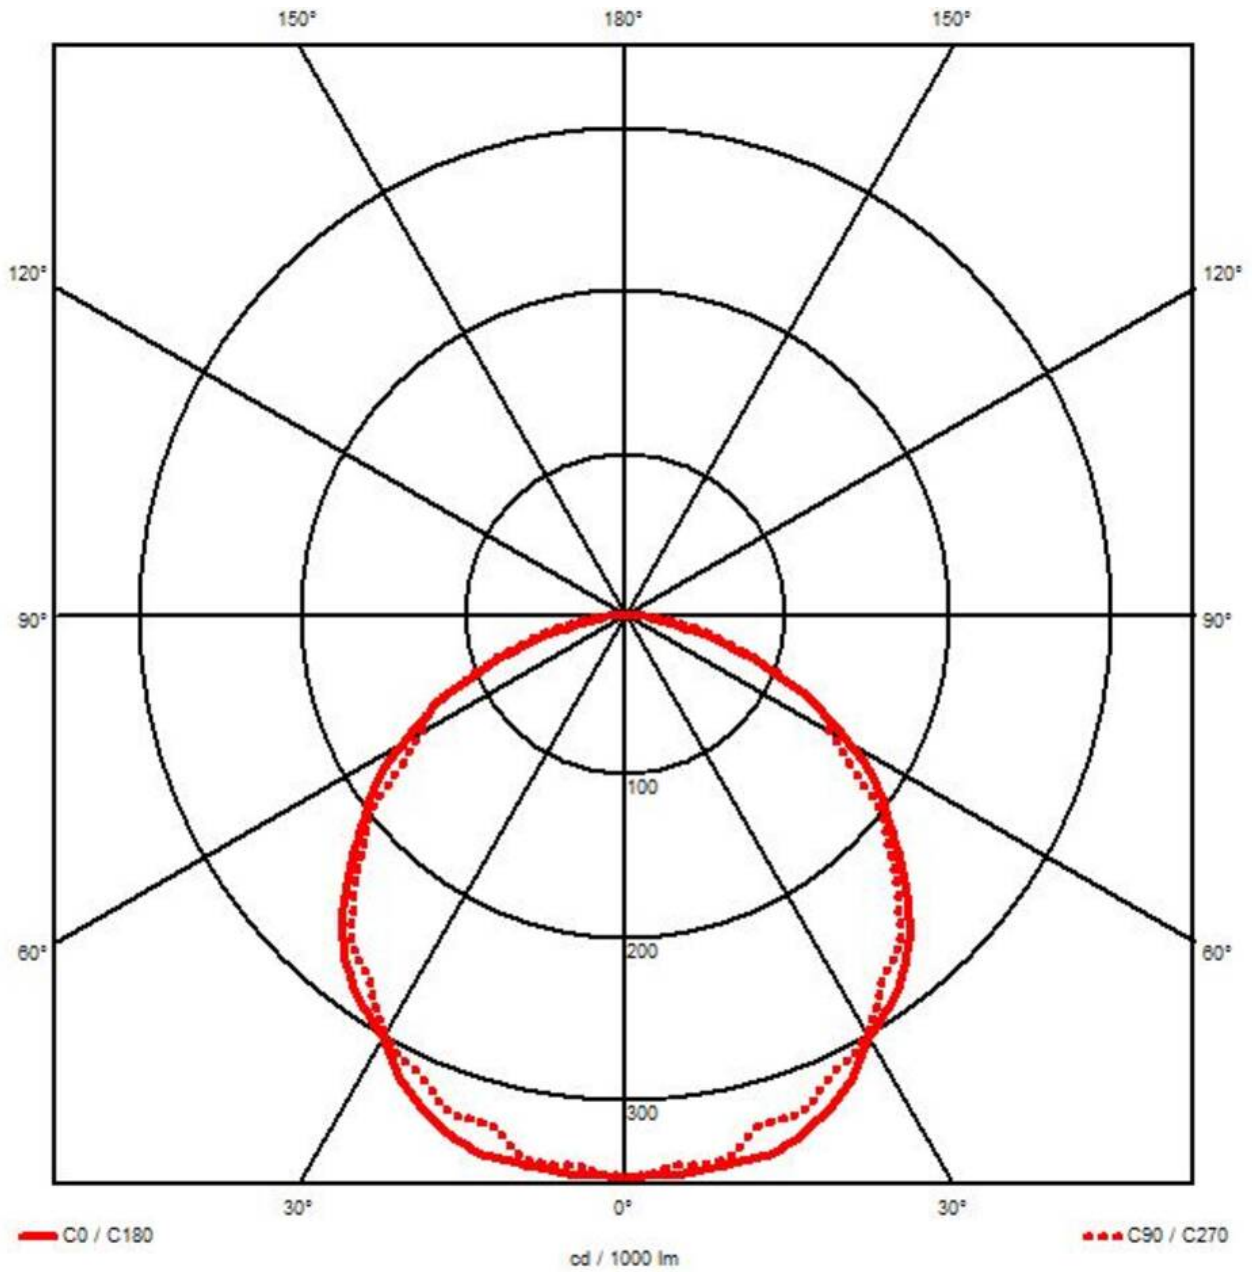

Your Contact:

WISKA Hoppmann GmbH

Kisdorfer Weg 28 · 24568 Kaltenkirchen · Germany

☎ +49-4191-508-0 · 📠 +49-4191-508-209

contact@wiska.de · www.wiska.com

Other technical data on request / subject to change without notice