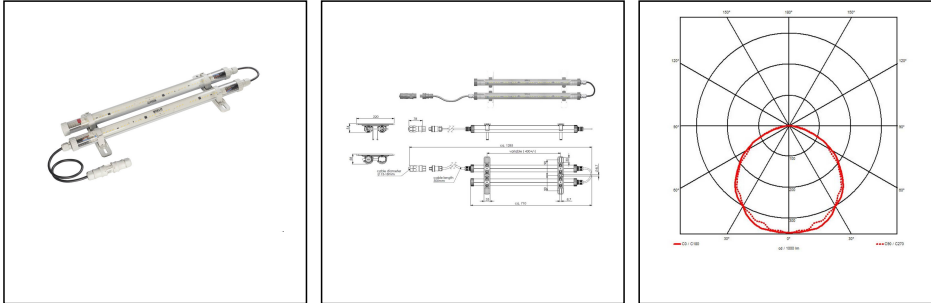

4000-2x13-230-4-S-SR2-LE

LED multi-purpose luminaire 4000, 2x13W 230V, plastic, IP68

Products may differ in size, colour and appearance to those shown. If you require further information or customisation, please contact us directly.

WISKA-Order no.	10112862
Type	4000-2x13-230-4-S-SR2-LE
Material	Polycarbonate
Globe colour	Clear
Wattage	26 W
Power[^]	2 x 13 W
Voltage	230 V
Protection class	IP66 / IP68 (0,2 bar 30min)
Type of Voltage	AC
Frequence	50/60 Hz
Connection	plug-cable-socket
Operational areas	Outdoor, Engine room, Cargo hold
Temp. range min	-30 °C
Temp. range max	55 °C
Lightsource	LED
Lightsource incl.	Yes
Colour temperature	5600 K
Luminous flux	2800 lm
Colour rendering index	CRI > 80
Ø cable diameter min	13 mm
Ø cable diameter max	18 mm
Rated Lifetime	L70/B50 @Ta +35 °C
System Lifetime	100000 h
Mounting	Ceiling, Wall, Surface mounting
Colour	RAL 7035

Remarks:

LED strip

0,5m connection cable 2x1,5mm²

with Wieland quick connector

male/female

for cable out diameter 13-18mm

without throughwiring

Breathing via VentGLAND® mounted