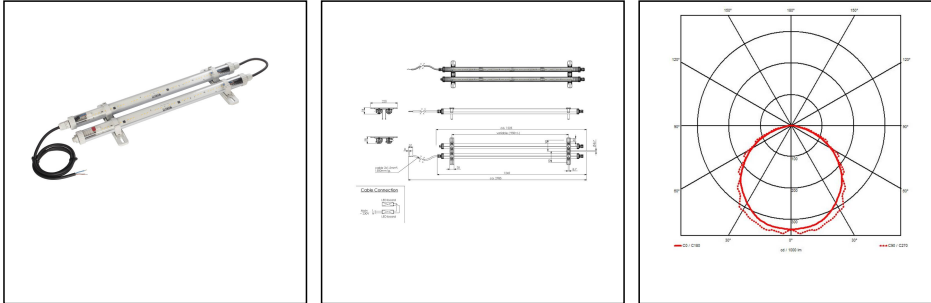

4000-2x26-230-3-S-LE

LED multi-purpose luminaire 4000, 2x26W 230V, plastic, IP68

Products may differ in size, colour and appearance to those shown. If you require further information or customisation, please contact us directly.

WISKA-Order no.	10112866
Type	4000-2x26-230-3-S-LE
Material	Polycarbonate
Globe colour	Clear
Wattage	52 W
Power[^]	2 x 26 W
Voltage	230 V
Protection class	IP66 / IP68 (0,2 bar 30min)
Type of Voltage	AC
Frequence	50/60 Hz
Connection	1,5m cable
Operational areas	Outdoor, Engine room, Cargo hold
Temp. range min	-30 °C
Temp. range max	55 °C
Lightsource	LED
Lightsource incl.	Yes
Colour temperature	5600 K
Luminous flux	5600 lm
Colour rendering index	CRI > 80
Rated Lifetime	L70/B50 @Ta +35 °C
System Lifetime	100000 h
Mounting	Ceiling, Wall, Surface mounting
Colour	RAL 7035
External dimensions LxWxH	1245x220x53mm
Approval	RMRS, DNV-GL

Your Contact:

WISKA Hoppmann GmbH

Kisdorfer Weg 28 · 24568 Kaltenkirchen · Germany

☎ +49-4191-508-0 · 📠 +49-4191-508-209

contact@wiska.de · www.wiska.com

Weight	1,6 kg
---------------	--------

Remarks:

LED strip
1,5m connection cable 2x1,5mm²
Cable out diameter 10-14mm
without throughwiring
VentGLAND cable gland
Breathing via VentPLUG and VentGLAND®
mounted in end cap
Mounting via two mounting rails