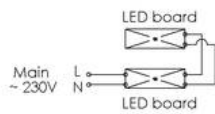

Cable Connection

Your Contact:

WISKA Hoppmann GmbH

Kisdorfer Weg 28 · 24568 Kaltenkirchen · Germany

☎ +49-4191-508-0 · 📠 +49-4191-508-209

contact@wiska.de · www.wiska.com