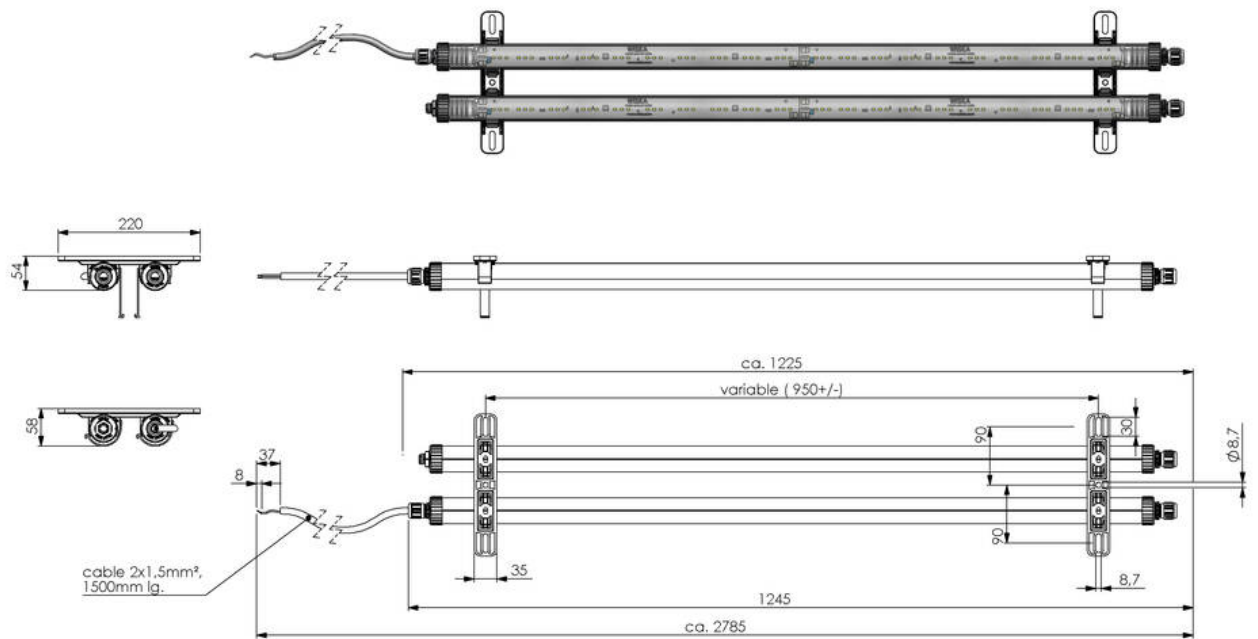

WISKA-Order no.	10112866
Type	4000-2x26-230-3-S-LE
Material	Polycarbonate
Globe colour	Clear
Wattage	52 W
Power[^]	2 x 26 W
Voltage	230 V
Protection class	IP66 / IP68 (0,2 bar 30min)
Type of Voltage	AC
Frequence	50/60 Hz
Connection	1,5m cable
Operational areas	Outdoor, Engine room, Cargo hold
Temp. range min	-30 °C
Temp. range max	55 °C
Lightsource	LED
Lightsource incl.	Yes
Colour temperature	5600 K
Luminous flux	5600 lm
Colour rendering index	CRI > 80
Rated Lifetime	L70/B50 @Ta +35 °C
System Lifetime	100000 h
Mounting	Ceiling, Wall, Surface mounting
Colour	RAL 7035
External dimensions LxWxH	1245x220x53mm
Approval	RMRS, DNV-GL

Your Contact:

WISKA Hoppmann GmbH

Kisdorfer Weg 28 · 24568 Kaltenkirchen · Germany

☎ +49-4191-508-0 · 📠 +49-4191-508-209

contact@wiska.de · www.wiska.com

Weight	1,6 kg
---------------	--------

Remarks:

LED strip
1,5m connection cable 2x1,5mm²
Cable out diameter 10-14mm
without throughwiring
VentGLAND cable gland
Breathing via VentPLUG and VentGLAND®
mounted in end cap
Mounting via two mounting rails

Recommended accessories

SP-MPL Vibration damper (2 pcs)	22000874
--	----------

Spare parts

SP-4000-Pipe clamps with rail	22000723
--------------------------------------	----------

23.05.2026

Your Contact:

WISKA Hoppmann GmbH
Kisdorfer Weg 28 · 24568 Kaltenkirchen · Germany
 +49-4191-508-0 ·  +49-4191-508-209
contact@wiska.de · www.wiska.com