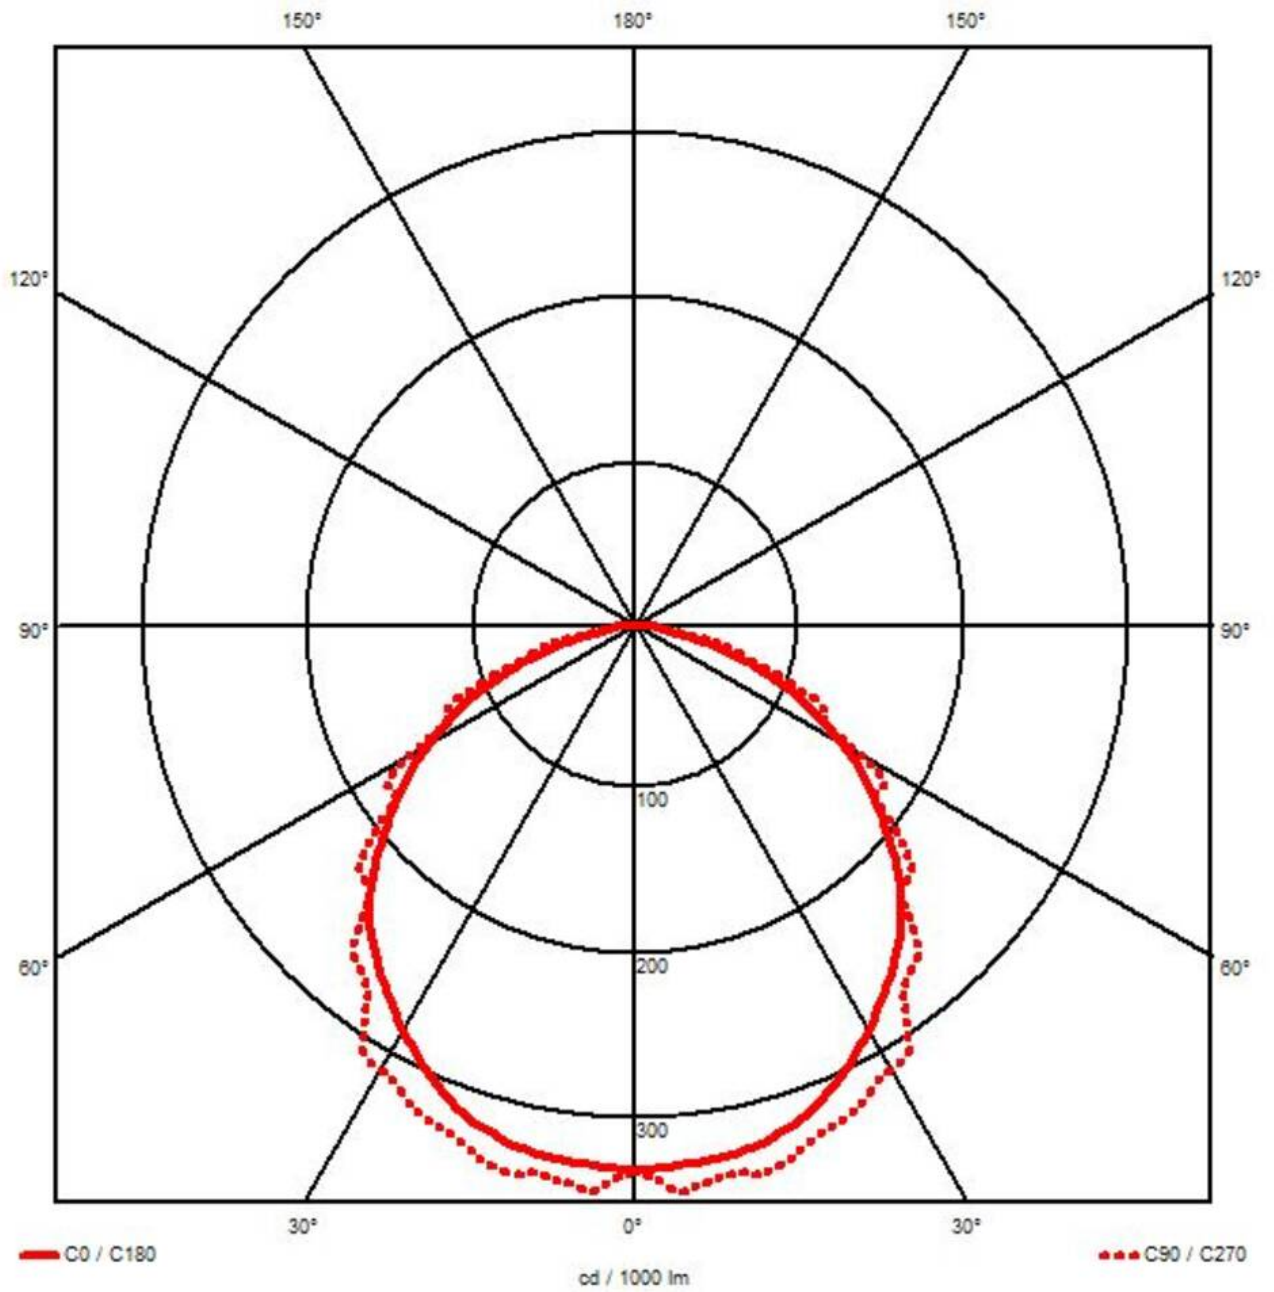

Your Contact:

WISKA Hoppmann GmbH

Kisdorfer Weg 28 · 24568 Kaltenkirchen · Germany

☎ +49-4191-508-0 · 📠 +49-4191-508-209

contact@wiska.de · www.wiska.com