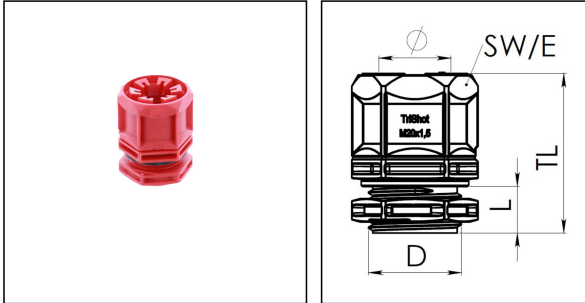

TriShot™ ETKV-SET 20 RD

Cable gland, plastic, M20, RAL 3000, with locknut

Products may differ in size, colour and appearance to those shown. If you require further information or customisation, please contact us directly.

Material cable gland	Polypropylene, Polyamide
Material sealing gasket	TPE
Protection class	IP68 (1,0 bar 12 h)
Temp. range min	-40 °C
Temp. range max	100 °C
Glow wire test	750 °C
Thread type	M
Ø Connection thread D	20
Lead	1,5
Length screw-in thread L	10 mm
Ø cable diameter min	6 mm
Ø cable diameter max	14 mm
Key width SW	24 mm
Collar diameter (E)	27 mm
Total length TL	32 mm
Equipment	incl. locknut
Product Color	RAL 3000
Type	TriShot™ ETKV-SET 20 RD
WISKA-Order no.	10112912
Packing unit	50
EAN number	4007686305128
Tariff number	39269097
ETIM-Classification	EC000441