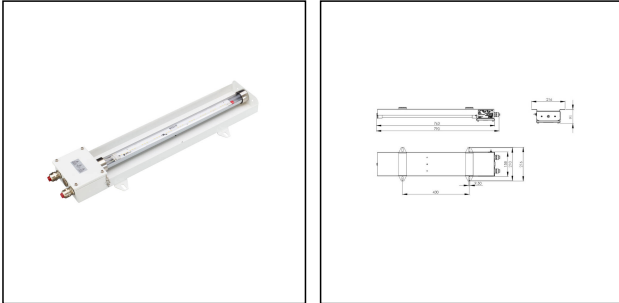

4201-1x13-230-2AA-LE

LED Ex multi-purpose luminaire 4201 stainless steel 1x13W 230V IP66/68

Products may differ in size, colour and appearance to those shown. If you require further information or customisation, please contact us directly.

WISKA-Order no.	10112929
Type	4201-1x13-230-2AA-LE
Material	Stainless steel
Material globe/diffuser	Polycarbonate
Globe colour	Clear
Wattage	13 W
Power[^]	1 x 13 W
Voltage	230 V
Type of Voltage	AC
Frequence	50/60 Hz
Protection class	IP66 / IP68
Operational areas	Explosion protection, Outdoor
Temp. range min	-30 °C
Temp. range max	55 °C
Lightsource	LED
Lightsource incl.	Yes
Colour temperature	5600 K
Luminous flux	1400 lm
Rated Lifetime	L70/B50 @Ta +35 °C
System Lifetime	100000 h
Colour rendering index	CRI>80
Material cable gland	Brass nickel-plated
Mounting	Ceiling, Wall, Surface mounting
Approval	IECEX EPS 19.0109 X, EPS 19 ATEX 1 076 X
Zone	1

LED strip

housing made of stainless steel

tube made of polycarbonate, clear

Luminous flux 1400lm

2 cable glands mounted on terminal box

EMSKE-L 25 EMV-Z brass, nickel-plated

for cable 10-17mm in diameter

4x3-pole spring terminal 4mm²