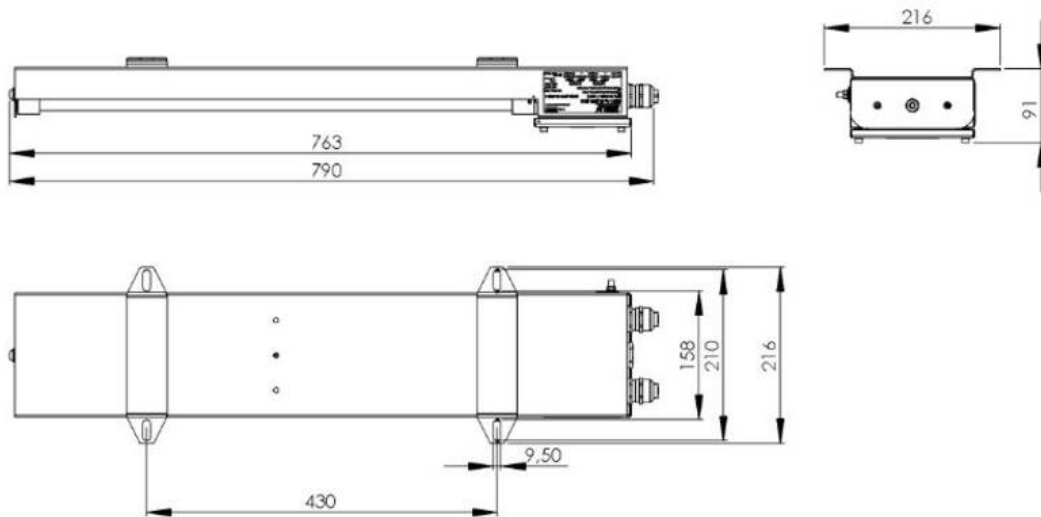

Your Contact:

WISKA Hoppmann GmbH

Kisdorfer Weg 28 · 24568 Kaltenkirchen · Germany

☎ +49-4191-508-0 · 📠 +49-4191-508-209

✉ contact@wiska.de · www.wiska.com