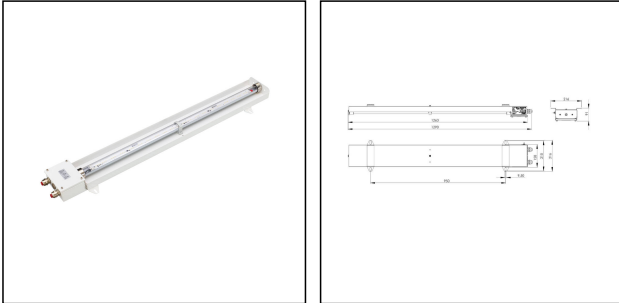

4201-1x26-230-2AA-LE

LED Ex multi-purpose luminaire 4201 stainless steel 1x26W 230V IP66/68

Products may differ in size, colour and appearance to those shown. If you require further information or customisation, please contact us directly.

WISKA-Order no.	10112930
Type	4201-1x26-230-2AA-LE
Material	Stainless steel
Material globe/diffuser	Polycarbonate
Globe colour	Clear
Wattage	26 W
Power[^]	1 x 26 W
Voltage	230 V
Type of Voltage	AC
Frequence	50/60 Hz
Protection class	IP66 / IP68
Operational areas	Explosion protection, Outdoor
Temp. range min	-30 °C
Temp. range max	55 °C
Lightsource	LED
Lightsource incl.	Yes
Colour temperature	5600 K
Luminous flux	2800 lm
Rated Lifetime	L70/B50 @Ta +35 °C
System Lifetime	100000 h
Colour rendering index	CRI>80
Material cable gland	Brass nickel-plated
Mounting	Ceiling, Wall, Surface mounting
Approval	IECEX EPS 19.0109 X, EPS 19 ATEX 1 076 X
Zone	1

LED strip

housing made of stainless steel

tube made of polycarbonate, clear

Luminous flux 2800lm

2 cable glands mounted on terminal box

EMSKE-L 25 EMV-Z brass, nickel-plated

for cable 10-17mm in diameter

4x3-pole spring terminal 4mm²