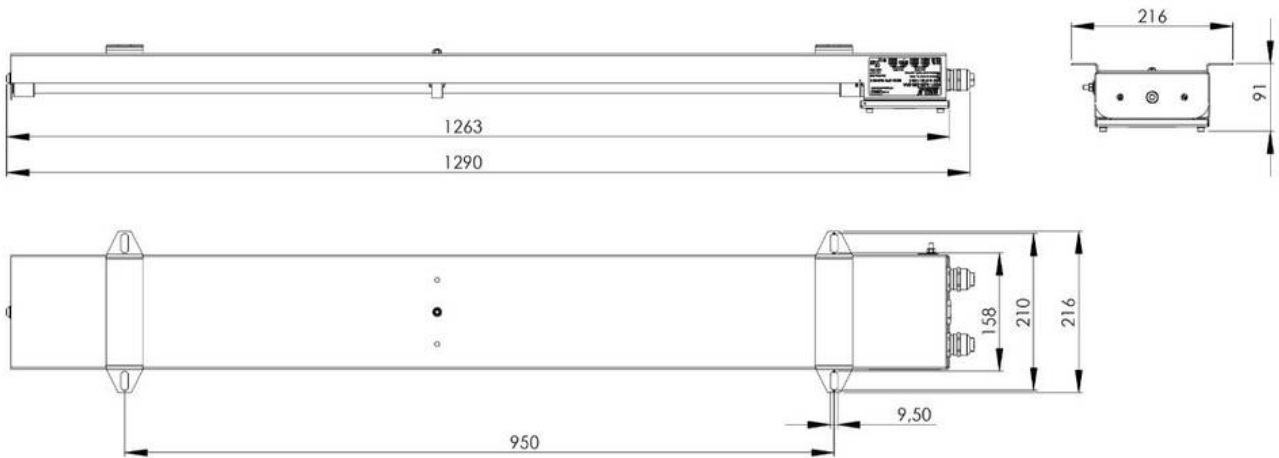

Your Contact:

WISKA Hoppmann GmbH

Kisdorfer Weg 28 · 24568 Kaltenkirchen · Germany

☎ +49-4191-508-0 · 📠 +49-4191-508-209

contact@wiska.de · www.wiska.com