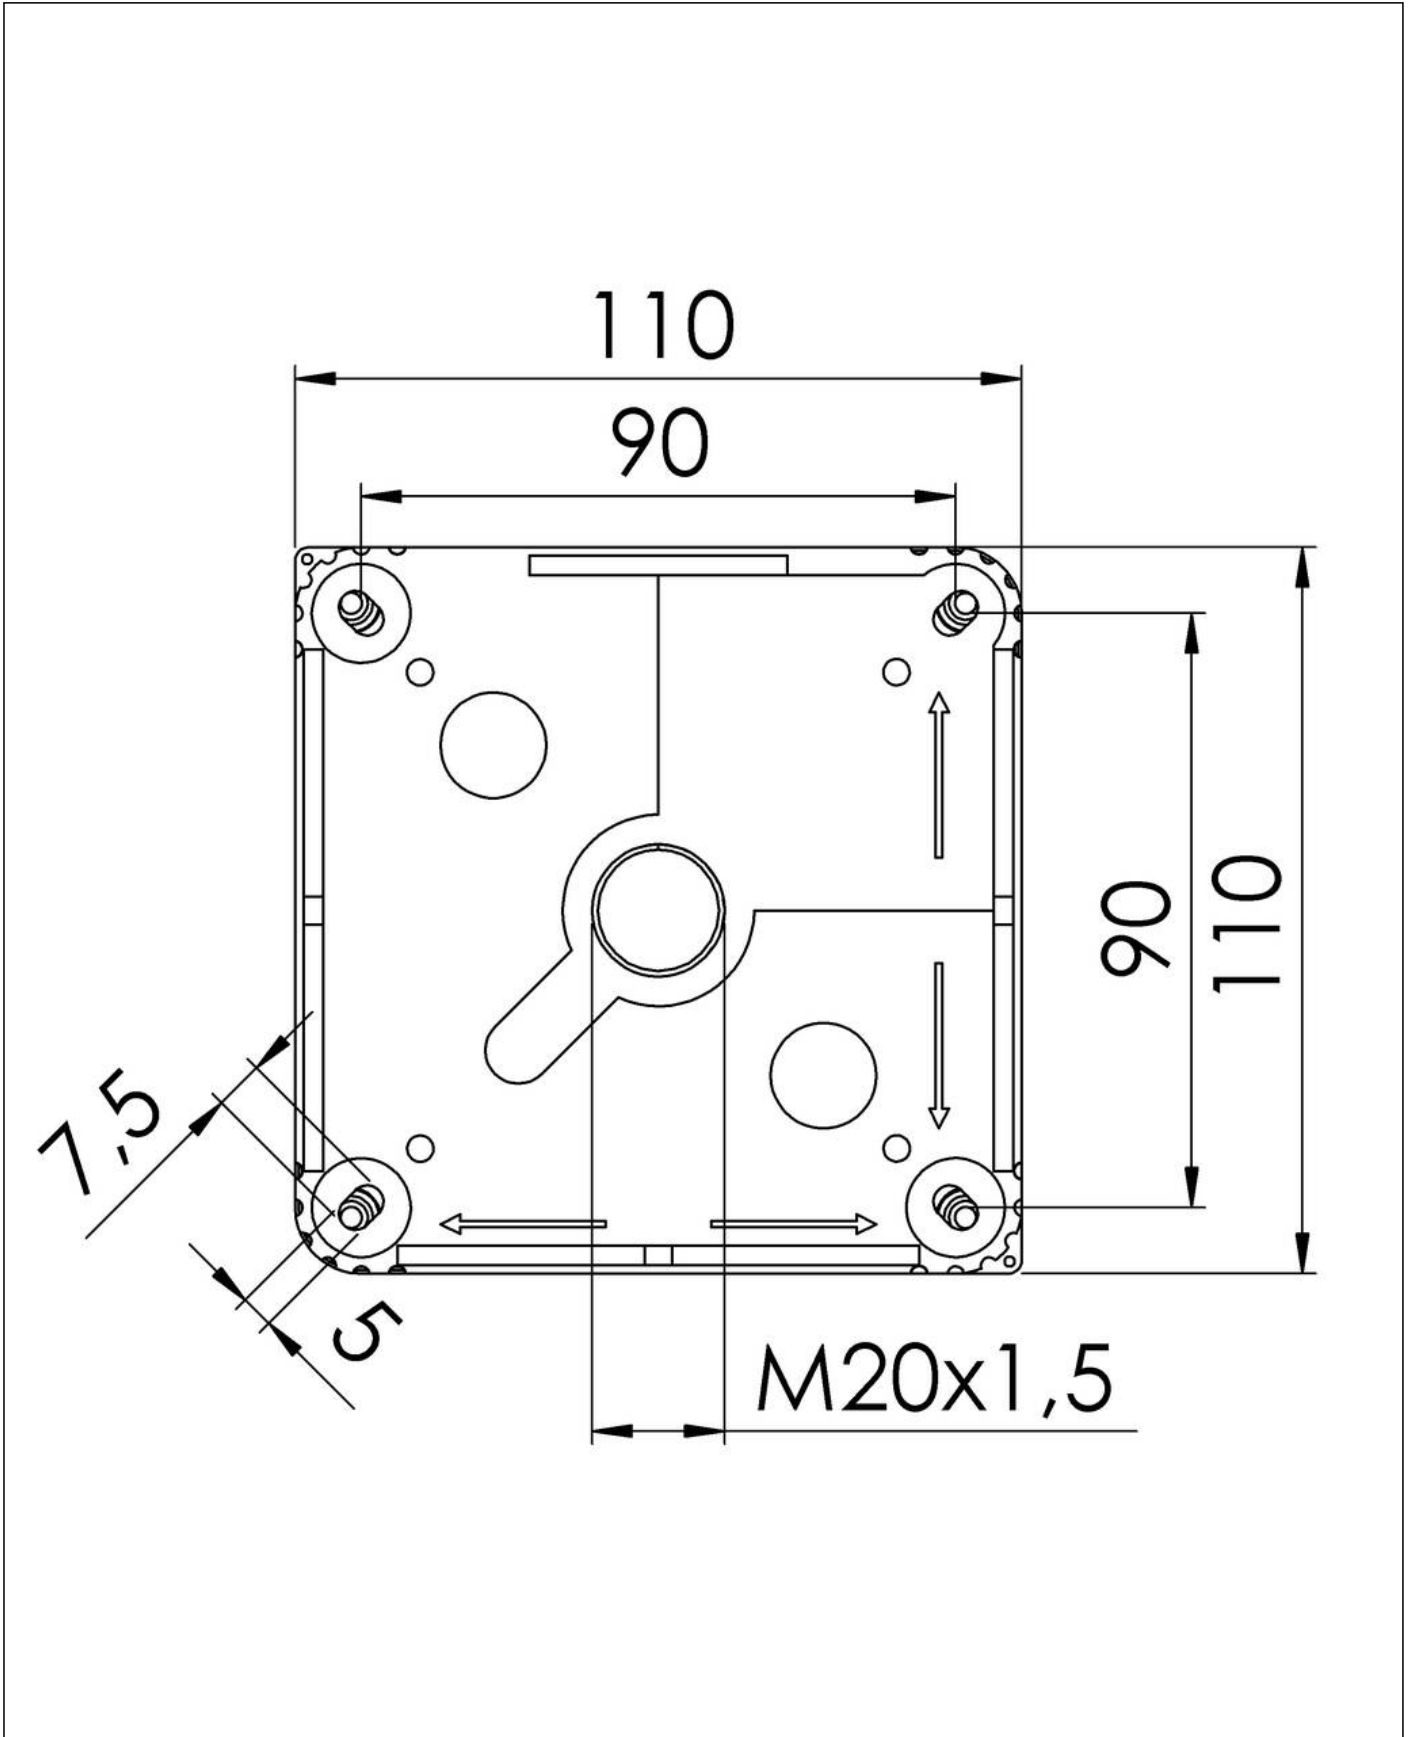

Your Contact:

WISKA Hoppmann GmbH

Kisdorfer Weg 28 · 24568 Kaltenkirchen · Germany

☎ +49-4191-508-0 · 📠 +49-4191-508-209

contact@wiska.de · www.wiska.com