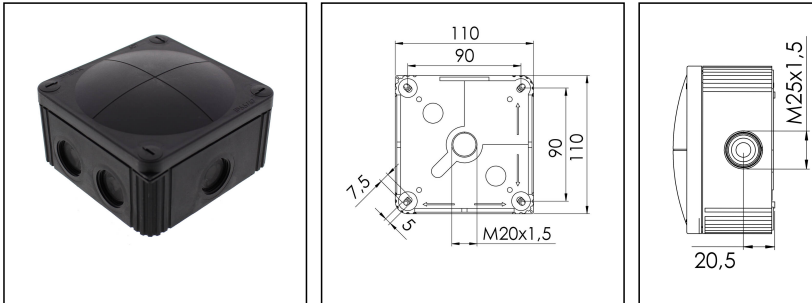

COMBI MARITIM 607 BK

Junction box, 110 x 110mm, Polypropylene, RAL 9005, 3xESKV

Products may differ in size, colour and appearance to those shown. If you require further information or customisation, please contact us directly.

Material	Polypropylene
Material sealing gasket	TPE
Temp. range min	-30 °C
Temp. range max	100 °C
Temperatures during install.	-5 °C - 60 °C
Protection class	IP66 / IP67
Glow wire test	960 °C
Voltage	690 V
Rated cross section	6 mm ²
Fixing	4 internal openings
Ø cable diameter min	5,2 mm
Ø cable diameter max	17 mm
External dimensions LxWxH	110 x 110 x 66 mm
Type of cable gland	M 25 x 1,5
Using for cable gland	
Product Color	RAL 9005
WISKA-Order no.	10112958
Type	COMBI MARITIM 607 BK
Packing unit	3
ETIM-Classification	EC002600
EAN number	4007686305777
Tariff number	39269097