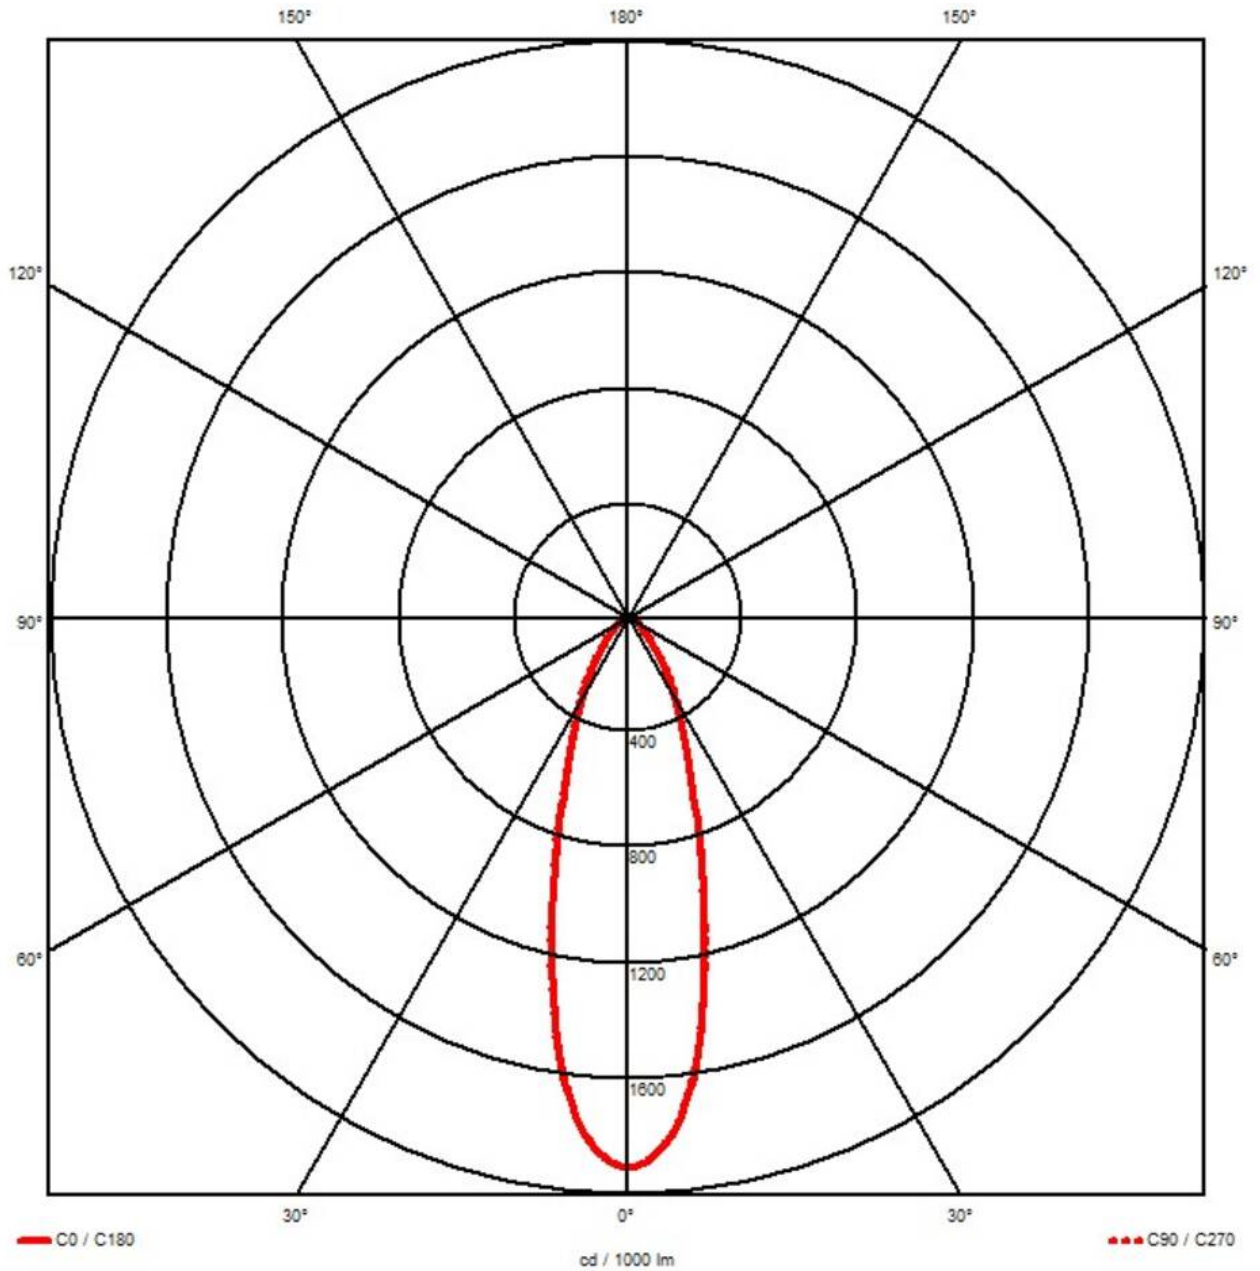

Your Contact:

WISKA Hoppmann GmbH

Kisdorfer Weg 28 · 24568 Kaltenkirchen · Germany

☎ +49-4191-508-0 · 📠 +49-4191-508-209

contact@wiska.de · www.wiska.com

Other technical data on request / subject to change without notice