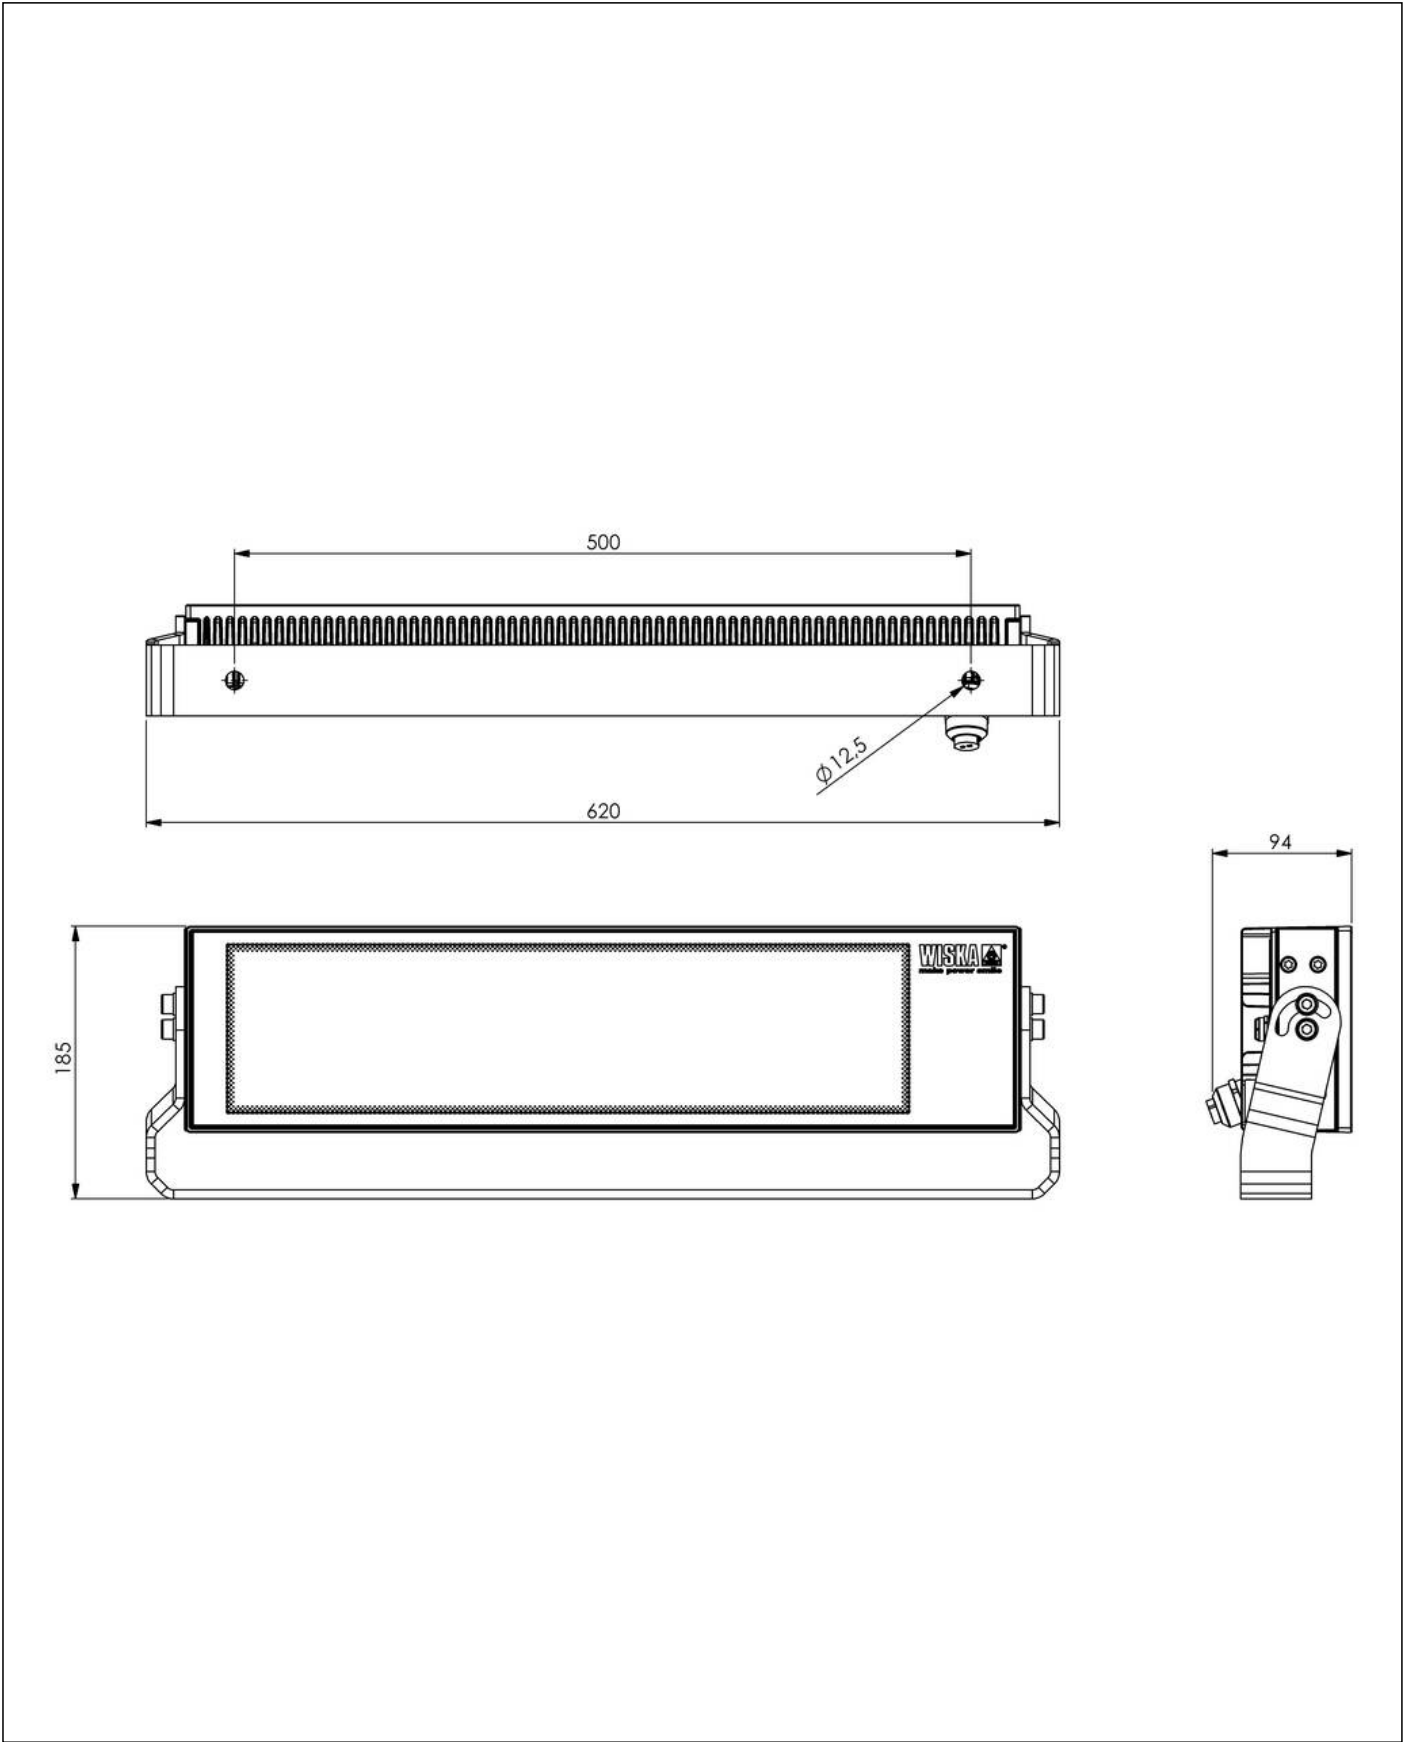

Your Contact:
WISKA Hoppmann GmbH
Kisdorfer Weg 28 · 24568 Kaltenkirchen · Germany
☎ +49-4191-508-0 · 📠 +49-4191-508-209
contact@wiska.de · www.wiska.com