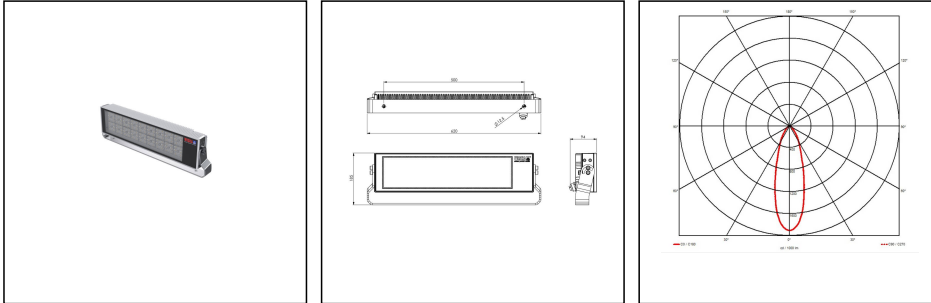

5010-1x220W-NB-WH-AA

LED Floodlight 1x220W 230V aluminium

Products may differ in size, colour and appearance to those shown. If you require further information or customisation, please contact us directly.

WISKA-Order no.	10113061
Type	5010-1x220W-NB-WH-AA
Material	Aluminium, Stainless steel
Reflector	Narrow beam
Wattage	220 W
Power[^]	1 x 220 W
Protection class	IP66 / IP67
Operational areas	Indoor / Outdoor
Temp. range min	-25 °C
Temp. range max	45 °C
Mounting	Ceiling, Upside, Wall
Lightsource	LED
Lightsource incl.	Yes
Colour temperature	5700 K
Luminous flux	30000 lm
Colour rendering index	≥ 80
Rated Lifetime	L80/B10 @Ta +45 °C
System Lifetime	100000 h
Type of cable gland	M 25 x 1,5
Material cable gland	Brass nickel-plated
Ø cable diameter min	9 mm
Ø cable diameter max	17 mm
External dimensions LxWxH	620x185x94mm
Colour	White
Weight	9,12 kg