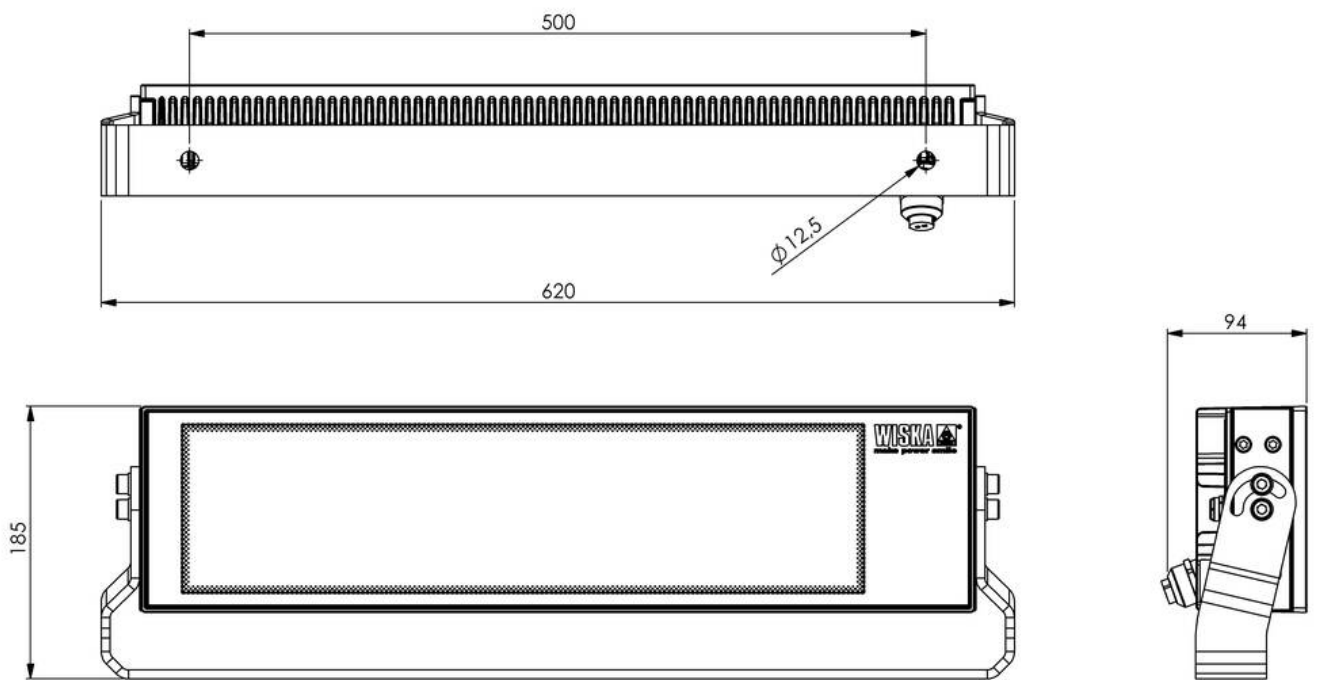

Your Contact:

WISKA Hoppmann GmbH

Kisdorfer Weg 28 · 24568 Kaltenkirchen · Germany

☎ +49-4191-508-0 · 📠 +49-4191-508-209

✉ contact@wiska.de · 🌐 www.wiska.com