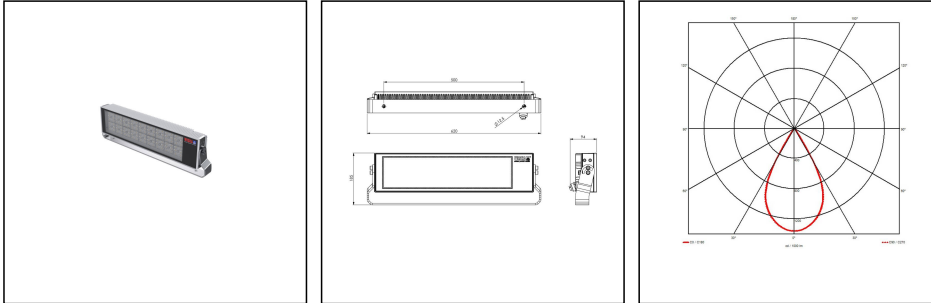

## 5010-1x220W-MB-WH-AA

LED Floodlight 1x220W 230V aluminium

Products may differ in size, colour and appearance to those shown. If you require further information or customisation, please contact us directly.

<b>WISKA-Order no.</b>	10113062
<b>Type</b>	5010-1x220W-MB-WH-AA
<b>Material</b>	Aluminium, Stainless steel
<b>Reflector</b>	Medium beam
<b>Wattage</b>	220 W
<b>Power<sup>^</sup></b>	1 x 220 W
<b>Protection class</b>	IP66 / IP67
<b>Operational areas</b>	Indoor / Outdoor
<b>Temp. range min</b>	-25 °C
<b>Temp. range max</b>	45 °C
<b>Mounting</b>	Wall, Ceiling, Upside
<b>Lightsource</b>	LED
<b>Lightsource incl.</b>	Yes
<b>Colour temperature</b>	5700 K
<b>Luminous flux</b>	30000 lm
<b>Colour rendering index</b>	≥ 80
<b>Rated Lifetime</b>	L80/B10 @Ta +45 °C
<b>System Lifetime</b>	100000 h
<b>Type of cable gland</b>	M 25 x 1,5
<b>Material cable gland</b>	Brass nickel-plated
<b>Ø cable diameter min</b>	9 mm
<b>Ø cable diameter max</b>	17 mm
<b>External dimensions LxWxH</b>	620x185x94mm
<b>Colour</b>	White
<b>Weight</b>	9,12 kg