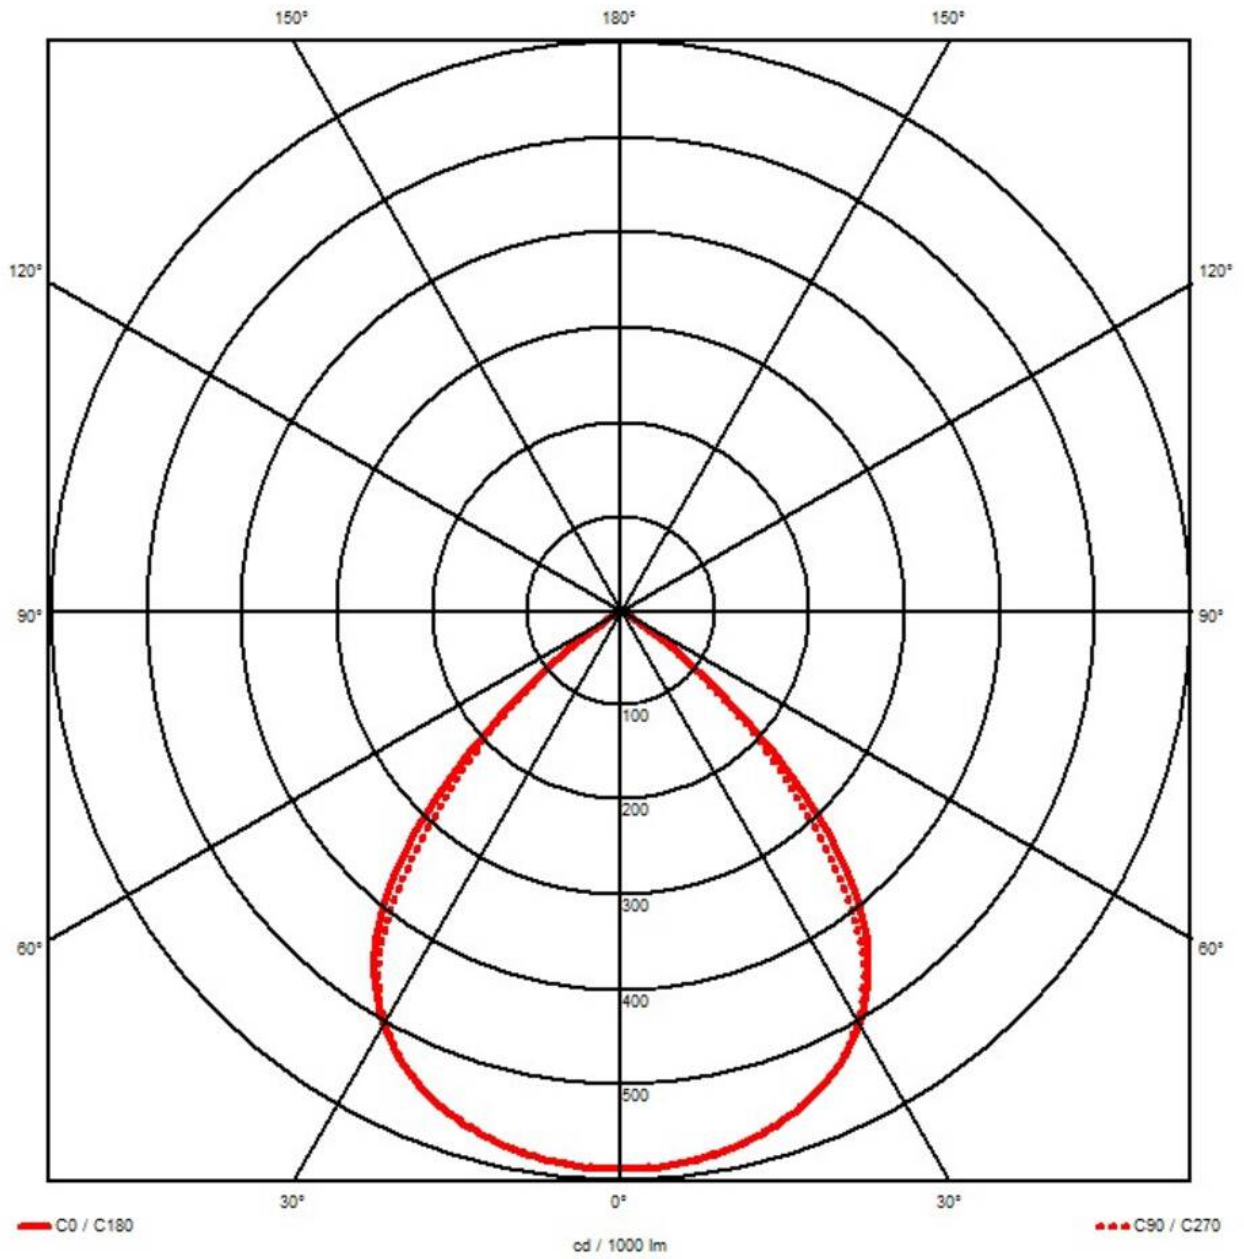

Your Contact:

WISKA Hoppmann GmbH

Kisdorfer Weg 28 · 24568 Kaltenkirchen · Germany

☎ +49-4191-508-0 · 📠 +49-4191-508-209

contact@wiska.de · www.wiska.com