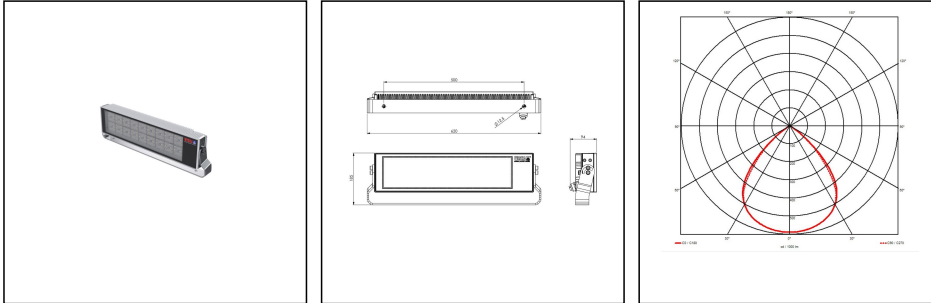

5010-1x220W-WB-WH-AA

LED Floodlight 1x220W 230V aluminium

Products may differ in size, colour and appearance to those shown. If you require further information or customisation, please contact us directly.

WISKA-Order no.	10113063
Type	5010-1x220W-WB-WH-AA
Material	Aluminium, Stainless steel
Reflector	Wide beam
Wattage	220 W
Power[^]	1 x 220 W
Protection class	IP66 / IP67
Operational areas	Indoor / Outdoor
Temp. range min	-25 °C
Temp. range max	45 °C
Mounting	Wall, Ceiling, Upside
Lightsource	LED
Lightsource incl.	Yes
Colour temperature	5700 K
Luminous flux	30000 lm
Colour rendering index	≥ 80
Rated Lifetime	L80/B10 @Ta +45 °C
System Lifetime	100000 h
Type of cable gland	M 25 x 1,5
Material cable gland	Brass nickel-plated
Ø cable diameter min	9 mm
Ø cable diameter max	17 mm
External dimensions LxWxH	620x185x94mm
Colour	White
Weight	9,12 kg