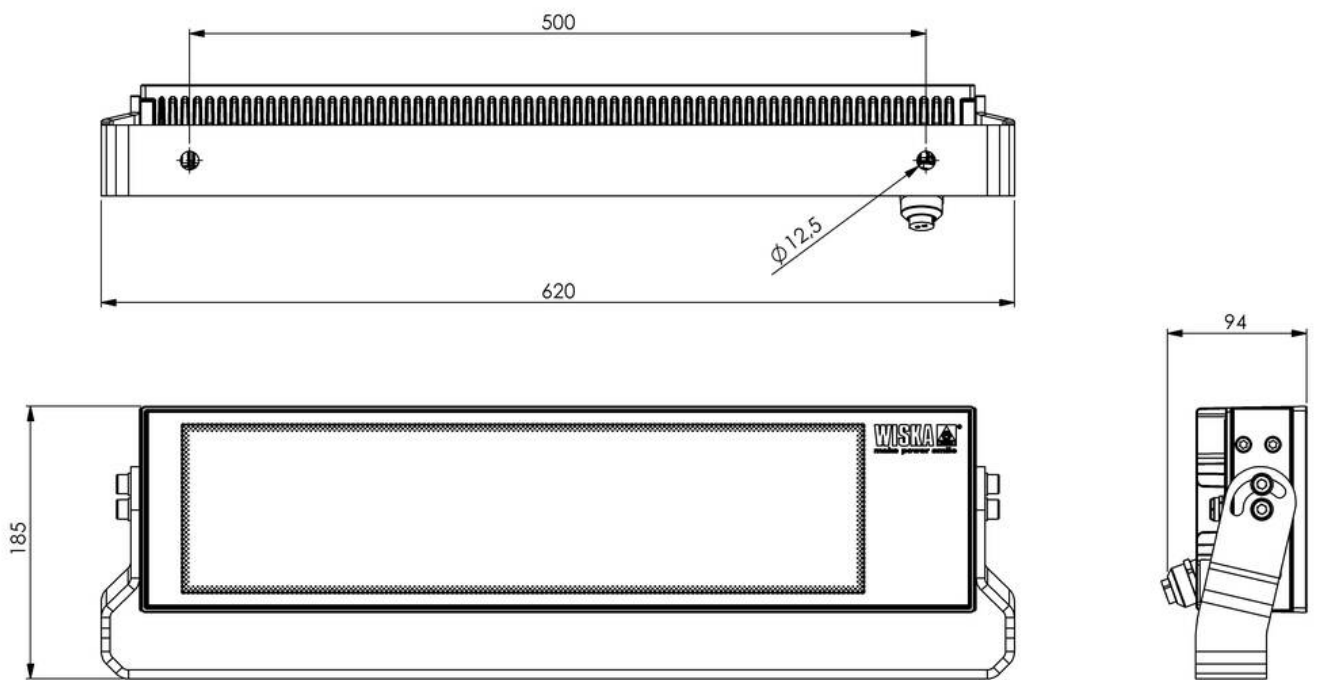

Your Contact:

WISKA Hoppmann GmbH

Kisdorfer Weg 28 · 24568 Kaltenkirchen · Germany

☎ +49-4191-508-0 · 📠 +49-4191-508-209

contact@wiska.de · www.wiska.com