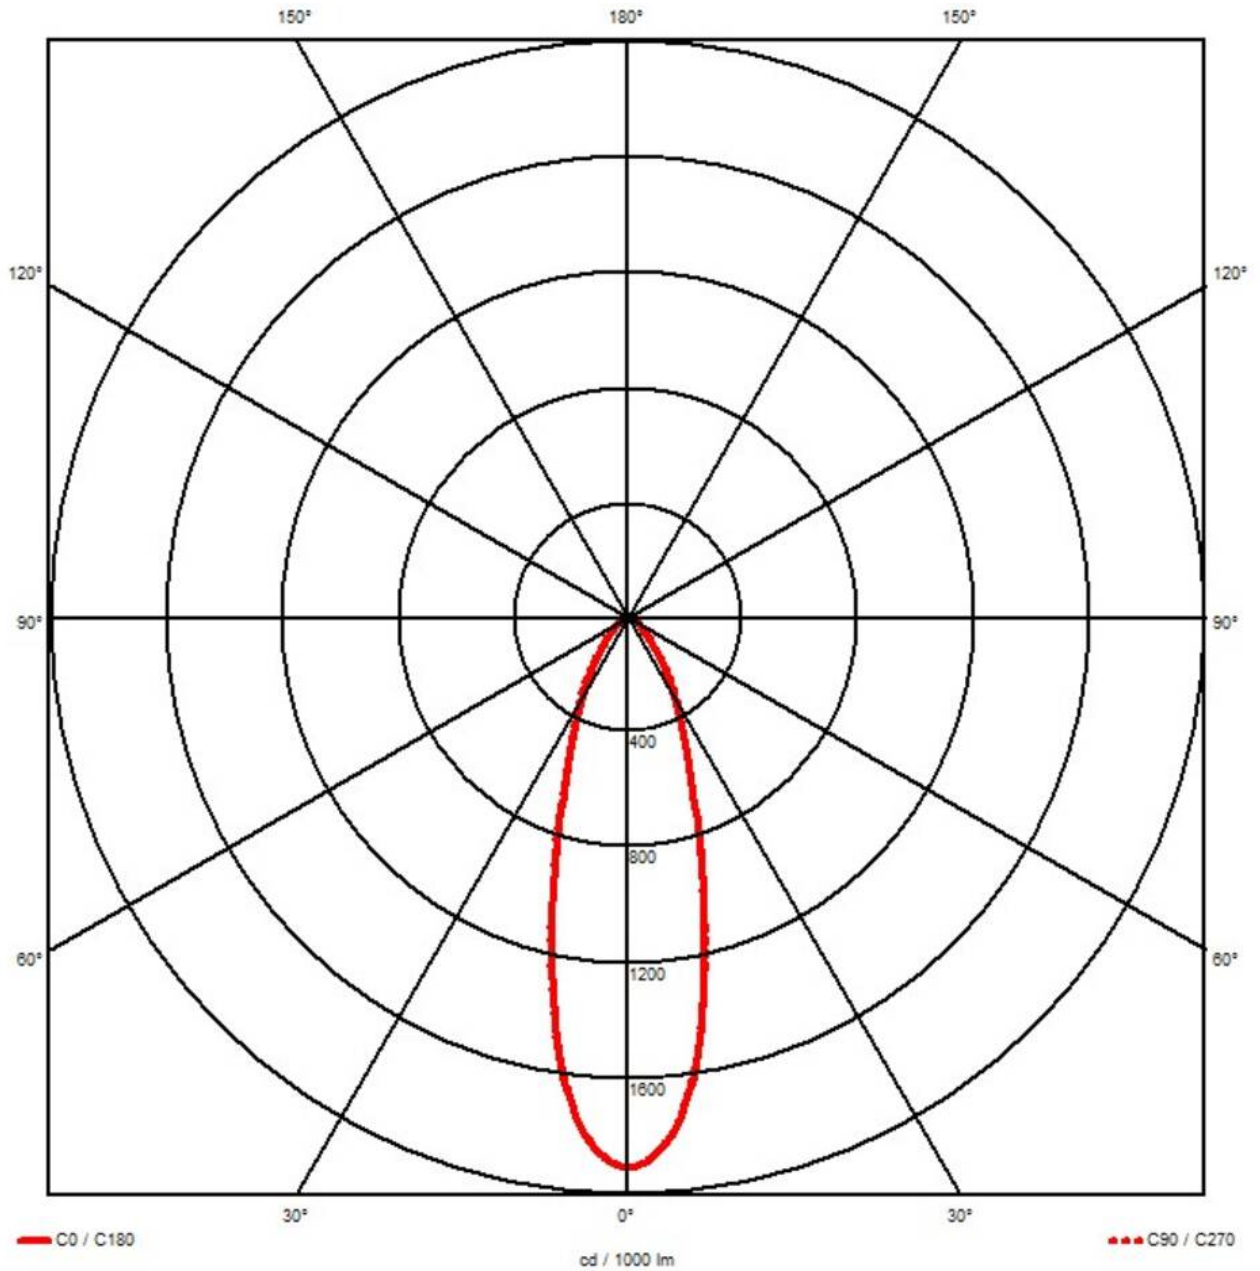

Your Contact:
WISKA Hoppmann GmbH
Kisdorfer Weg 28 · 24568 Kaltenkirchen · Germany
☎ +49-4191-508-0 · 📠 +49-4191-508-209
contact@wiska.de · www.wiska.com

Other technical data on request / subject to change without notice