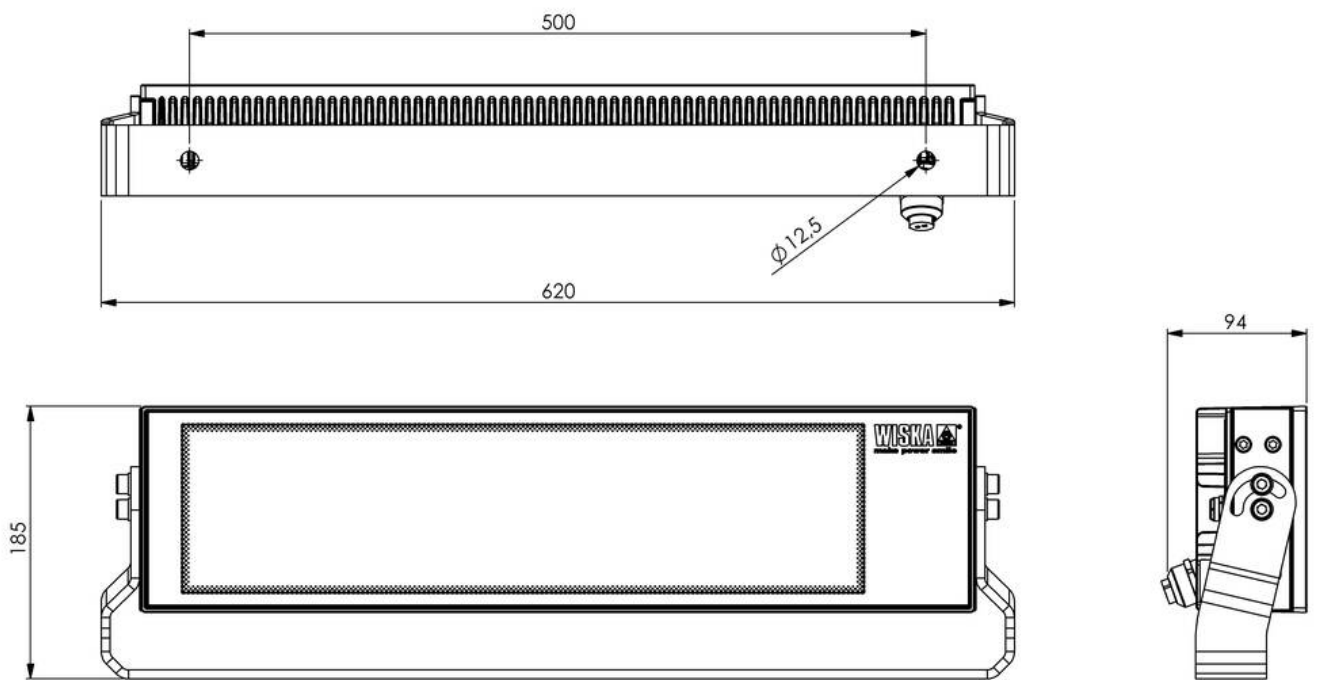

Your Contact:

WISKA Hoppmann GmbH

Kisdorfer Weg 28 · 24568 Kaltenkirchen · Germany

☎ +49-4191-508-0 · 📠 +49-4191-508-209

✉ contact@wiska.de · www.wiska.com