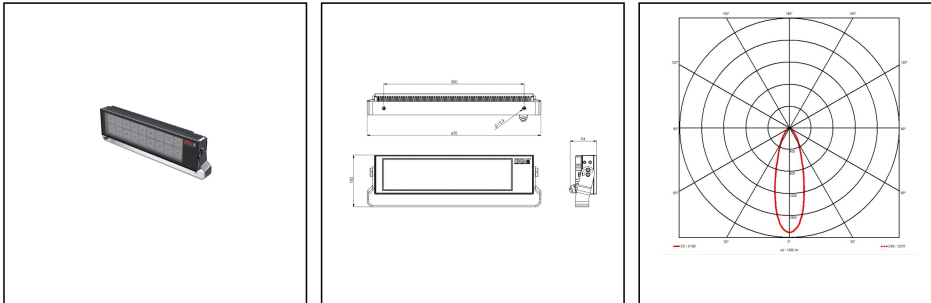

5010-1x220W-NB-BK-AA

LED Floodlight 1x220W 230V aluminium

Products may differ in size, colour and appearance to those shown. If you require further information or customisation, please contact us directly.

WISKA-Order no.	10113064
Type	5010-1x220W-NB-BK-AA
Material	Aluminium, Stainless steel
Reflector	Narrow beam
Wattage	220 W
Power[^]	1 x 220 W
Protection class	IP66 / IP67
Operational areas	Indoor / Outdoor
Temp. range min	-25 °C
Temp. range max	45 °C
Mounting	Wall, Ceiling, Upside
Lightsource	LED
Lightsource incl.	Yes
Colour temperature	5700 K
Luminous flux	30000 lm
Colour rendering index	≥ 80
Rated Lifetime	L80/B10 @Ta +45 °C
System Lifetime	100000 h
Type of cable gland	M 25 x 1,5
Material cable gland	Brass nickel-plated
Ø cable diameter min	9 mm
Ø cable diameter max	17 mm
External dimensions LxWxH	620x185x94mm
Colour	Black
Weight	9,12 kg