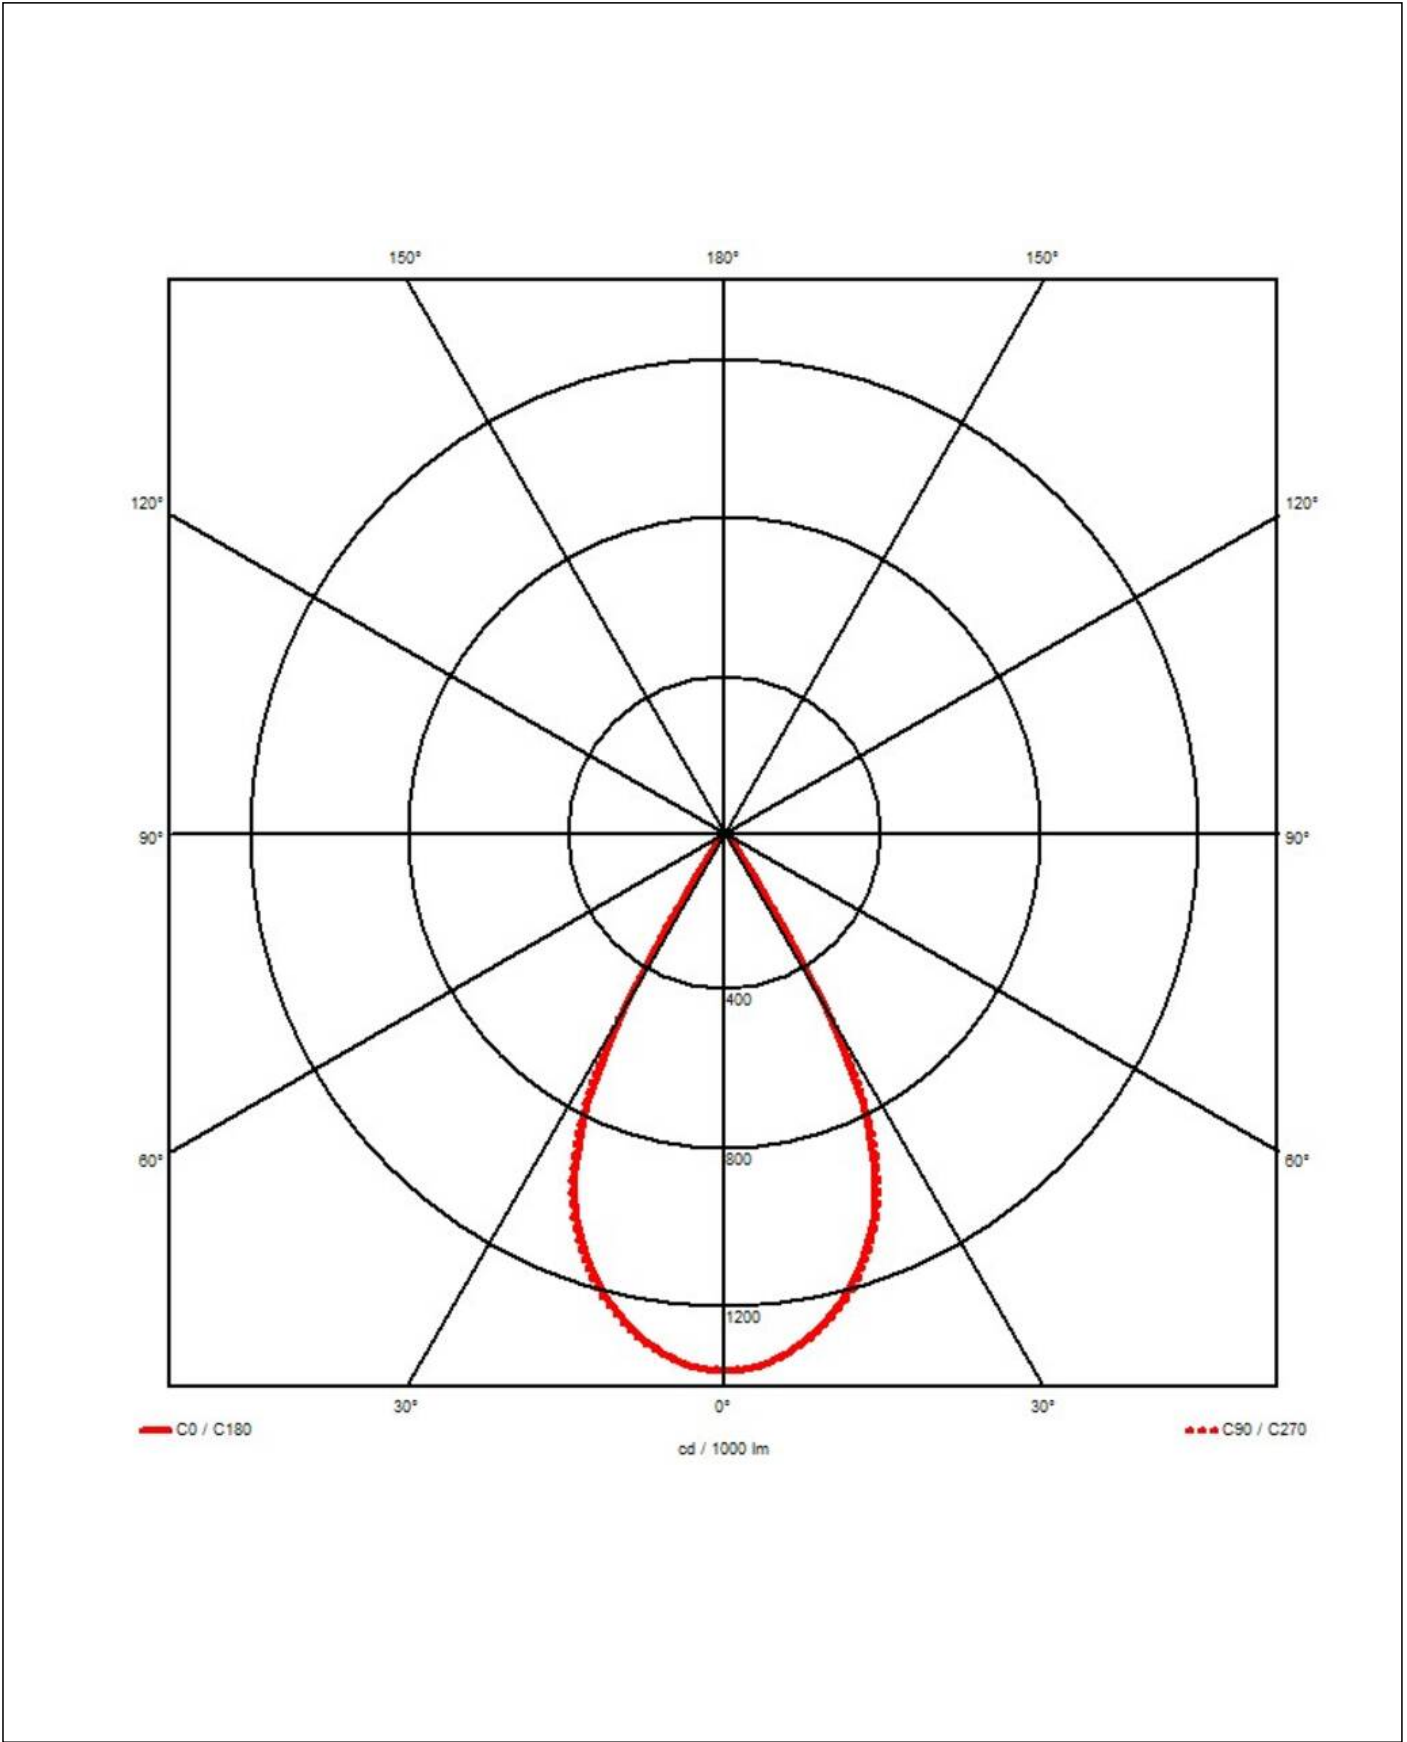

Your Contact:
WISKA Hoppmann GmbH
Kisdorfer Weg 28 · 24568 Kaltenkirchen · Germany
☎ +49-4191-508-0 · 📠 +49-4191-508-209
contact@wiska.de · www.wiska.com