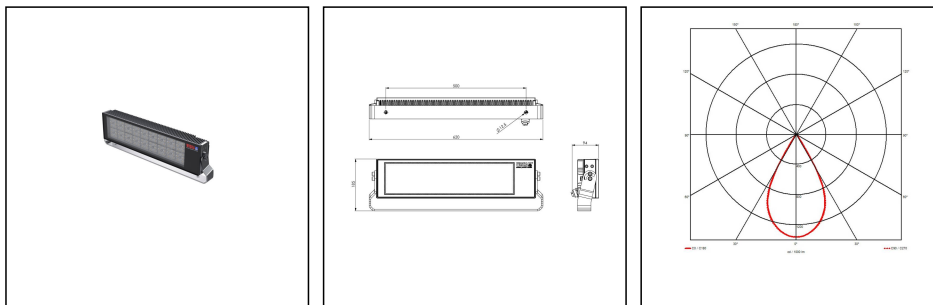

5010-1x220W-MB-BK-AA

LED Floodlight 1x220W 230V aluminium

Products may differ in size, colour and appearance to those shown. If you require further information or customisation, please contact us directly.

WISKA-Order no.	10113065
Type	5010-1x220W-MB-BK-AA
Material	Aluminium, Stainless steel
Reflector	Medium beam
Wattage	220 W
Power[^]	1 x 220 W
Protection class	IP66 / IP67
Operational areas	Indoor / Outdoor
Temp. range min	-25 °C
Temp. range max	45 °C
Mounting	Wall, Ceiling, Upside
Lightsource	LED
Lightsource incl.	Yes
Colour temperature	5700 K
Luminous flux	30000 lm
Colour rendering index	≥ 80
Rated Lifetime	L80/B10 @Ta +45 °C
System Lifetime	100000 h
Type of cable gland	M 25 x 1,5
Material cable gland	Brass nickel-plated
Ø cable diameter min	9 mm
Ø cable diameter max	17 mm
External dimensions LxWxH	620x185x94mm
Colour	Black
Weight	9,12 kg