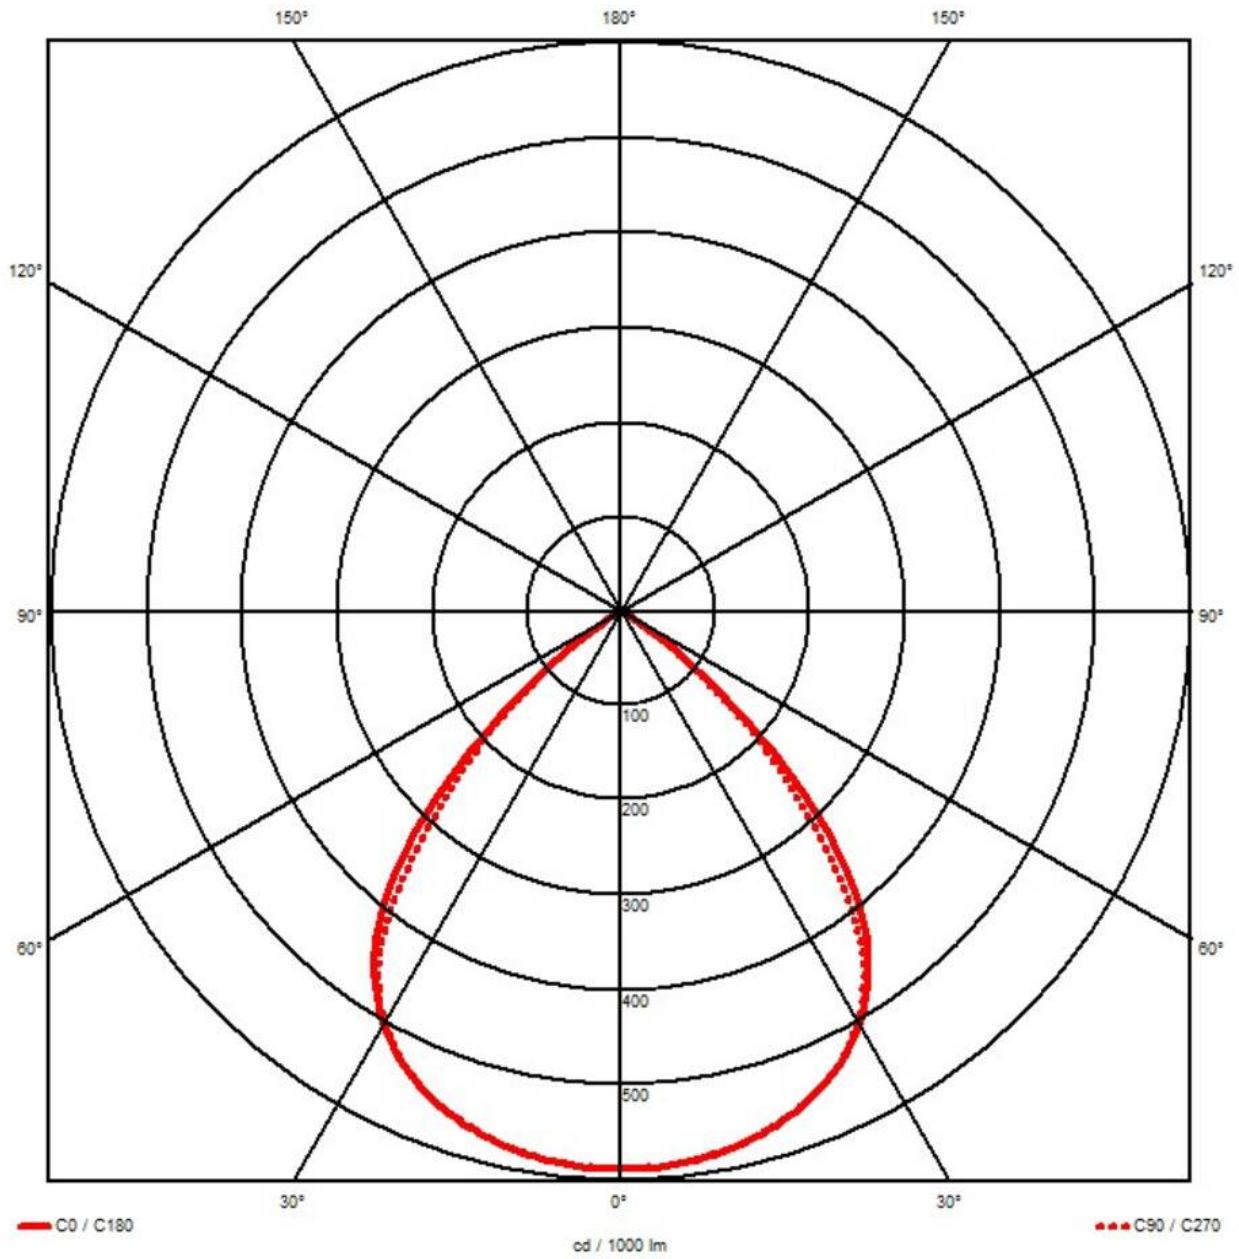

Your Contact:

WISKA Hoppmann GmbH

Kisdorfer Weg 28 · 24568 Kaltenkirchen · Germany

☎ +49-4191-508-0 · 📠 +49-4191-508-209

contact@wiska.de · www.wiska.com

Other technical data on request / subject to change without notice