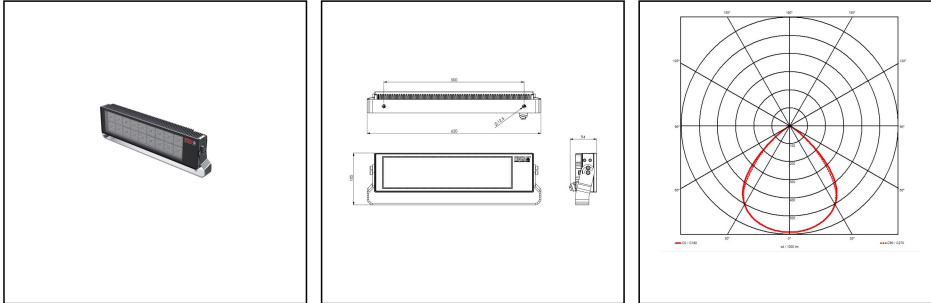

5010-1x220W-WB-BK-AA

LED Floodlight 1x220W 230V aluminium

Products may differ in size, colour and appearance to those shown. If you require further information or customisation, please contact us directly.

WISKA-Order no.	10113066
Type	5010-1x220W-WB-BK-AA
Material	Aluminium, Stainless steel
Reflector	Wide beam
Wattage	220 W
Power[^]	1 x 220 W
Protection class	IP66 / IP67
Operational areas	Indoor / Outdoor
Temp. range min	-25 °C
Temp. range max	45 °C
Mounting	Wall, Ceiling, Upside
Lightsource	LED
Lightsource incl.	Yes
Colour temperature	5700 K
Luminous flux	30000 lm
Colour rendering index	≥ 80
Rated Lifetime	L80/B10 @Ta +45 °C
System Lifetime	100000 h
Type of cable gland	M 25 x 1,5
Material cable gland	Brass nickel-plated
Ø cable diameter min	9 mm
Ø cable diameter max	17 mm
External dimensions LxWxH	620x185x94mm
Colour	Black
Weight	9,12 kg