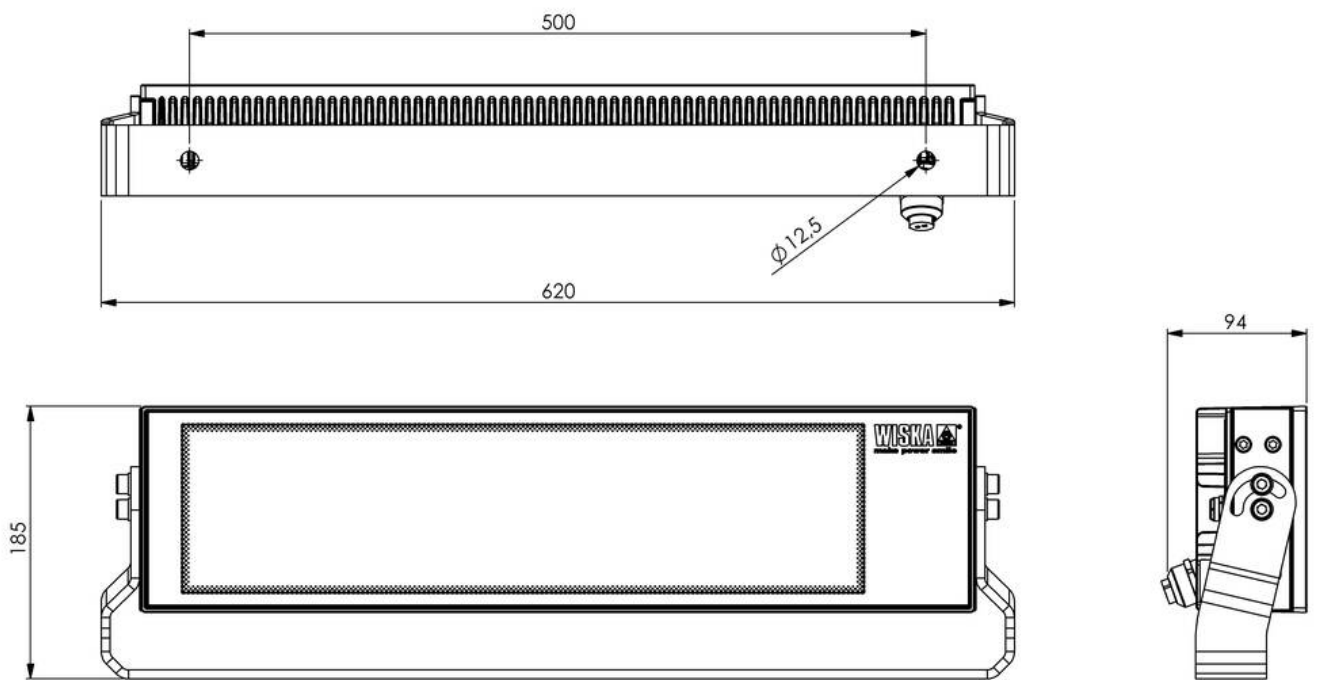

Your Contact:

WISKA Hoppmann GmbH

Kisdorfer Weg 28 · 24568 Kaltenkirchen · Germany

☎ +49-4191-508-0 · 📠 +49-4191-508-209

contact@wiska.de · www.wiska.com