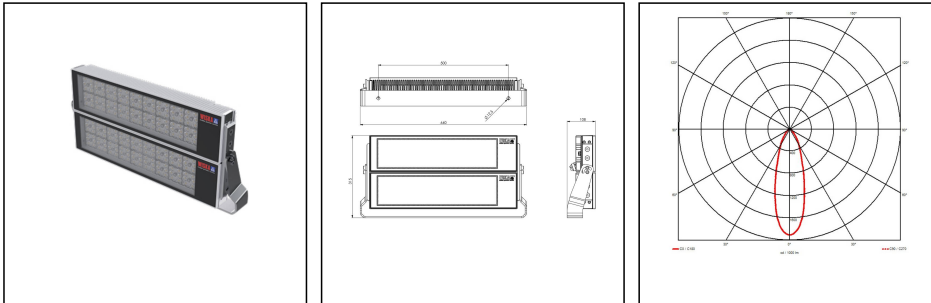

5010-2x220W-NB-WH-AA

LED Floodlight 2x220W 230V aluminium

Products may differ in size, colour and appearance to those shown. If you require further information or customisation, please contact us directly.

WISKA-Order no.	10113067
Type	5010-2x220W-NB-WH-AA
Material	Aluminium, Stainless steel
Reflector	Narrow beam
Wattage	440 W
Power[^]	2 x 220 W
Protection class	IP66 / IP67
Operational areas	Indoor / Outdoor
Temp. range min	-25 °C
Temp. range max	45 °C
Mounting	Wall, Ceiling, Upside
Lightsource	LED
Lightsource incl.	Yes
Colour temperature	5700 K
Luminous flux	60000 lm
Colour rendering index	≥ 80
Rated Lifetime	L80/B10 @Ta +45 °C
System Lifetime	100000 h
Type of cable gland	M 25 x 1,5
Material cable gland	Brass nickel-plated
Ø cable diameter min	9 mm
Ø cable diameter max	17 mm
External dimensions LxWxH	640x315x108mm
Colour	White
Weight	18,4 kg