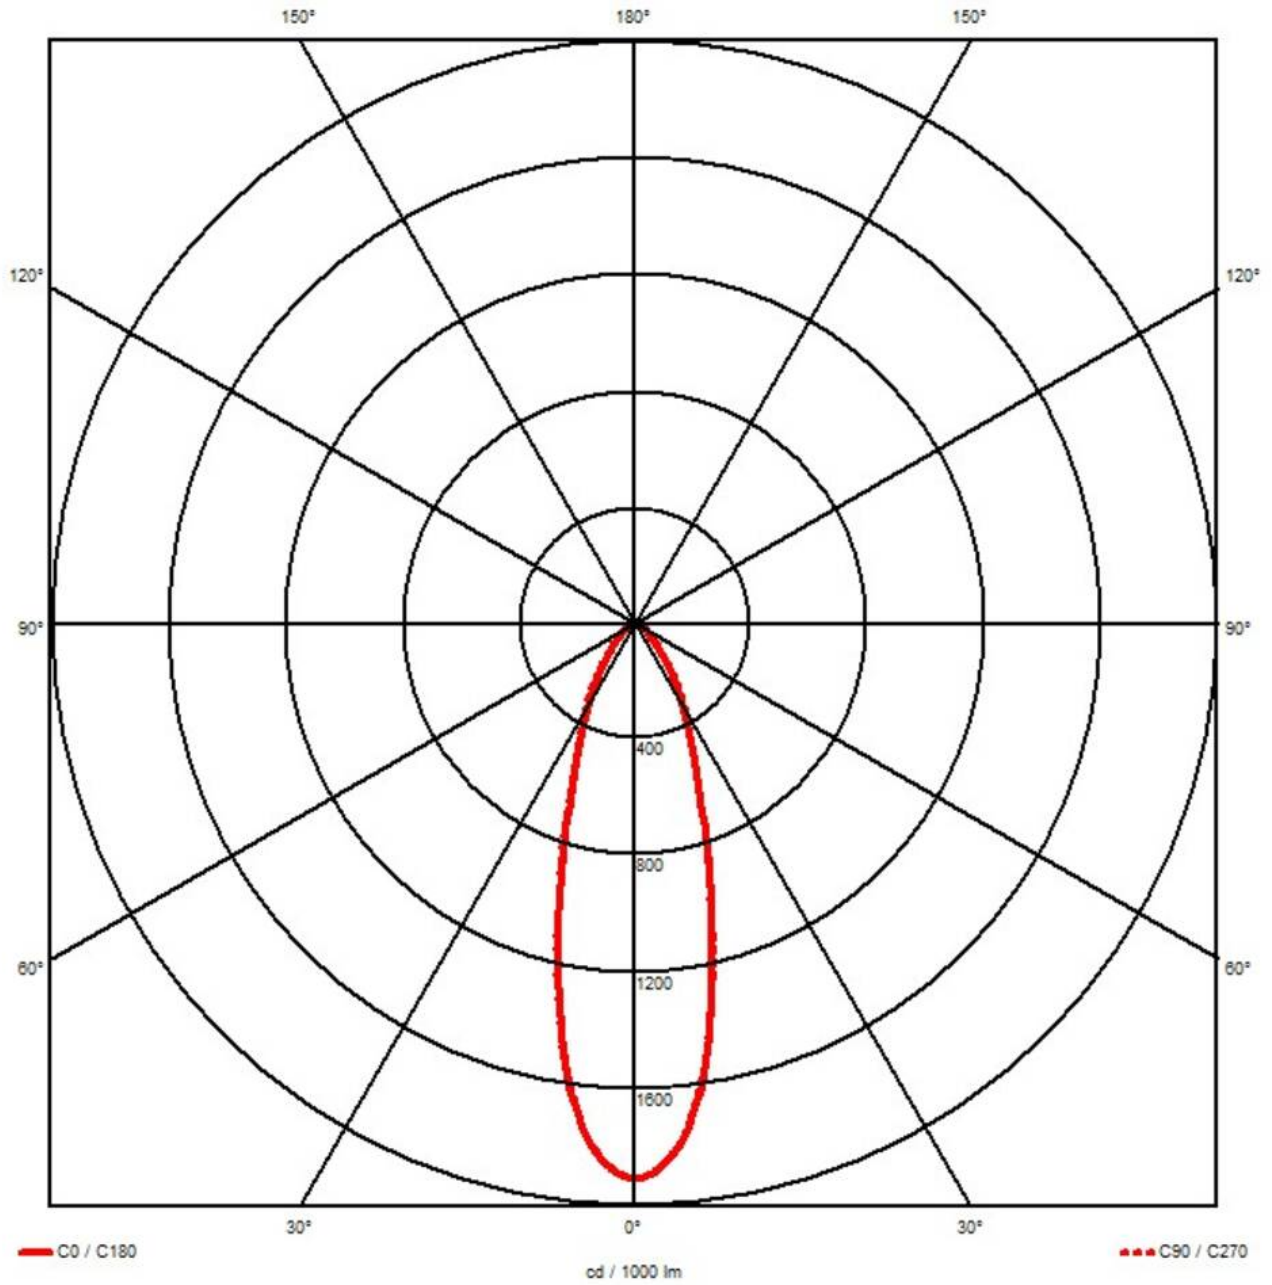

Your Contact:

WISKA Hoppmann GmbH

Kisdorfer Weg 28 · 24568 Kaltenkirchen · Germany

☎ +49-4191-508-0 · 📠 +49-4191-508-209

contact@wiska.de · www.wiska.com

Other technical data on request / subject to change without notice