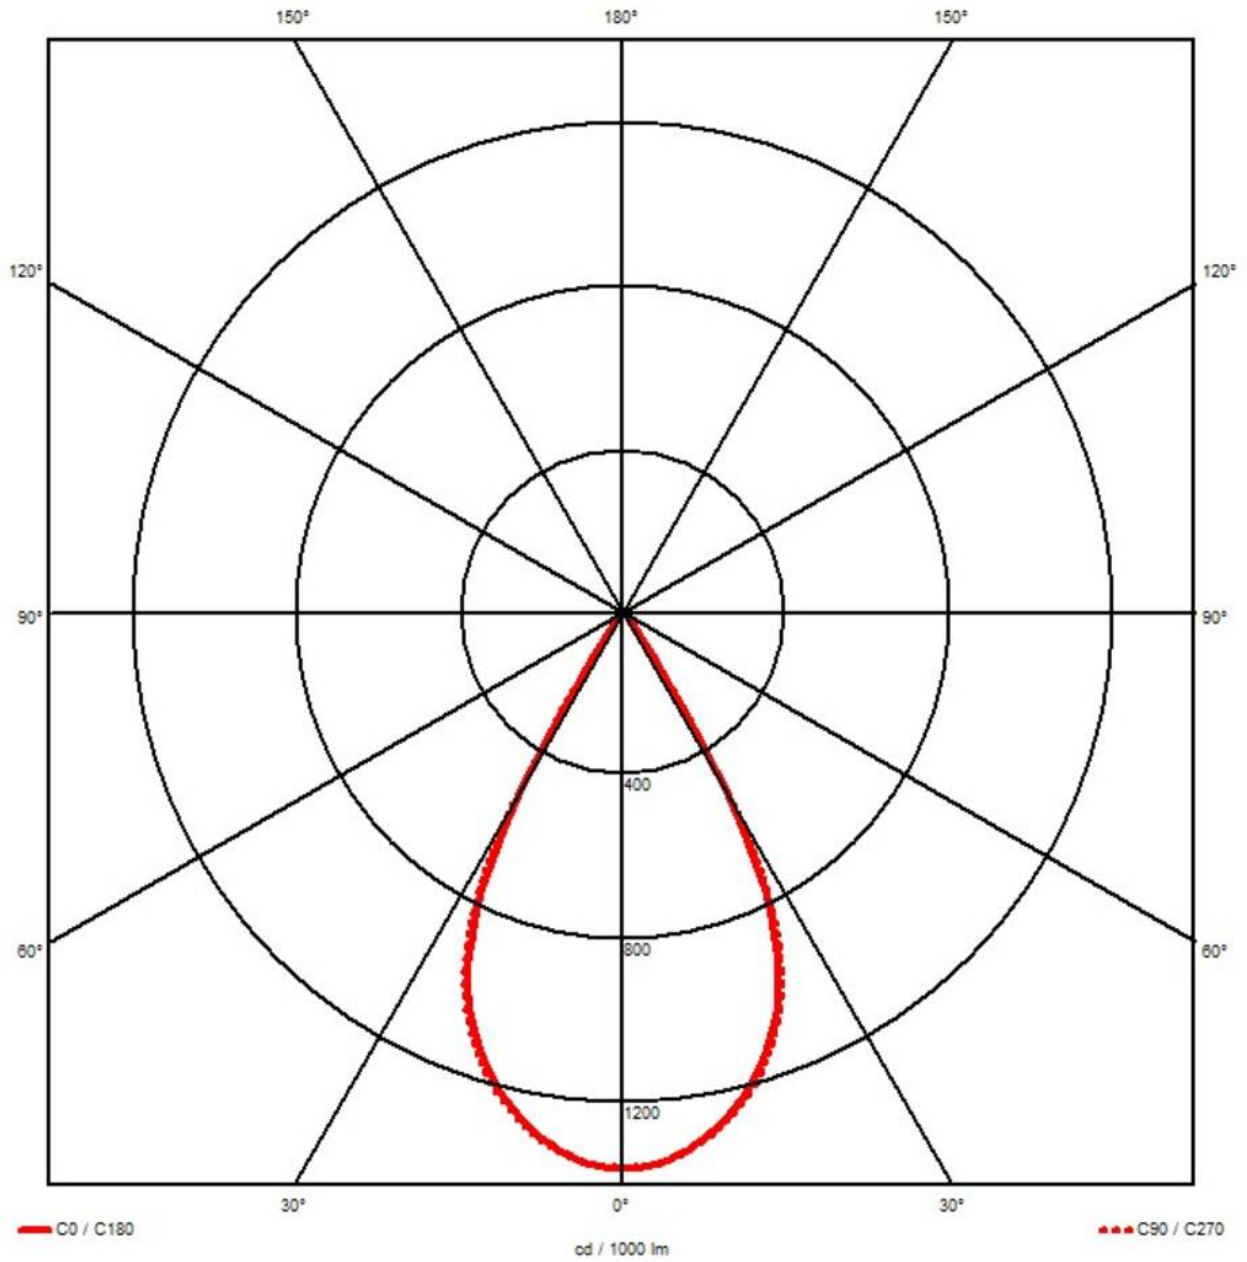

Your Contact:

WISKA Hoppmann GmbH

Kisdorfer Weg 28 · 24568 Kaltenkirchen · Germany

☎ +49-4191-508-0 · 📠 +49-4191-508-209

contact@wiska.de · www.wiska.com