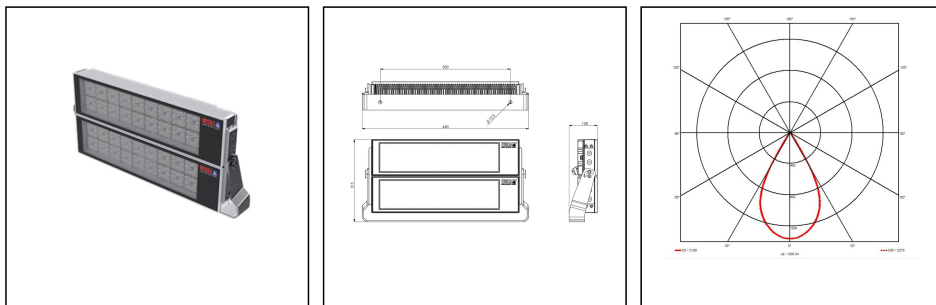

5010-2x220W-MB-WH-AA

LED Floodlight 2x220W 230V aluminium

Products may differ in size, colour and appearance to those shown. If you require further information or customisation, please contact us directly.

WISKA-Order no.	10113068
Type	5010-2x220W-MB-WH-AA
Material	Aluminium, Stainless steel
Reflector	Medium beam
Wattage	440 W
Power[^]	2 x 220 W
Protection class	IP66 / IP67
Operational areas	Indoor / Outdoor
Temp. range min	-25 °C
Temp. range max	45 °C
Mounting	Wall, Ceiling, Upside
Lightsource	LED
Lightsource incl.	Yes
Colour temperature	5700 K
Luminous flux	60000 lm
Colour rendering index	≥ 80
Rated Lifetime	L80/B10 @Ta +45 °C
System Lifetime	100000 h
Type of cable gland	M 25 x 1,5
Material cable gland	Brass nickel-plated
Ø cable diameter min	9 mm
Ø cable diameter max	17 mm
External dimensions LxWxH	640x315x108mm
Colour	White
Weight	18,4 kg