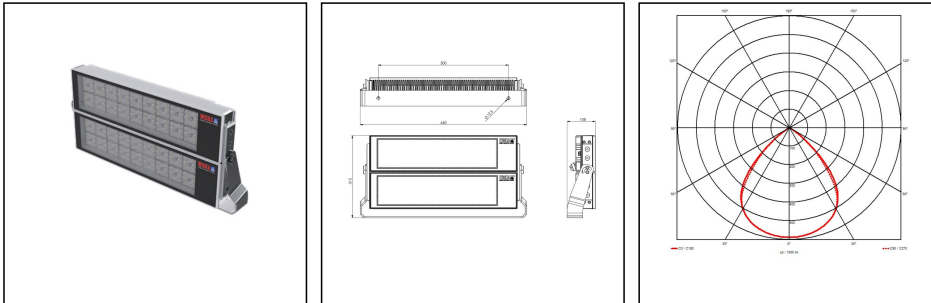

5010-2x220W-WB-WH-AA

LED Floodlight 2x220W 230V aluminium

Products may differ in size, colour and appearance to those shown. If you require further information or customisation, please contact us directly.

WISKA-Order no.	10113069
Type	5010-2x220W-WB-WH-AA
Material	Aluminium, Stainless steel
Reflector	Wide beam
Wattage	440 W
Power[^]	2 x 220 W
Protection class	IP66 / IP67
Operational areas	Indoor / Outdoor
Temp. range min	-25 °C
Temp. range max	45 °C
Mounting	Wall, Ceiling, Upside
Lightsource	LED
Lightsource incl.	Yes
Colour temperature	5700 K
Luminous flux	60000 lm
Colour rendering index	≥ 80
Rated Lifetime	L80/B10 @Ta +45 °C
System Lifetime	100000 h
Type of cable gland	M 25 x 1,5
Material cable gland	Brass nickel-plated
Ø cable diameter min	9 mm
Ø cable diameter max	17 mm
External dimensions LxWxH	640x315x108mm
Colour	White
Weight	18,4 kg