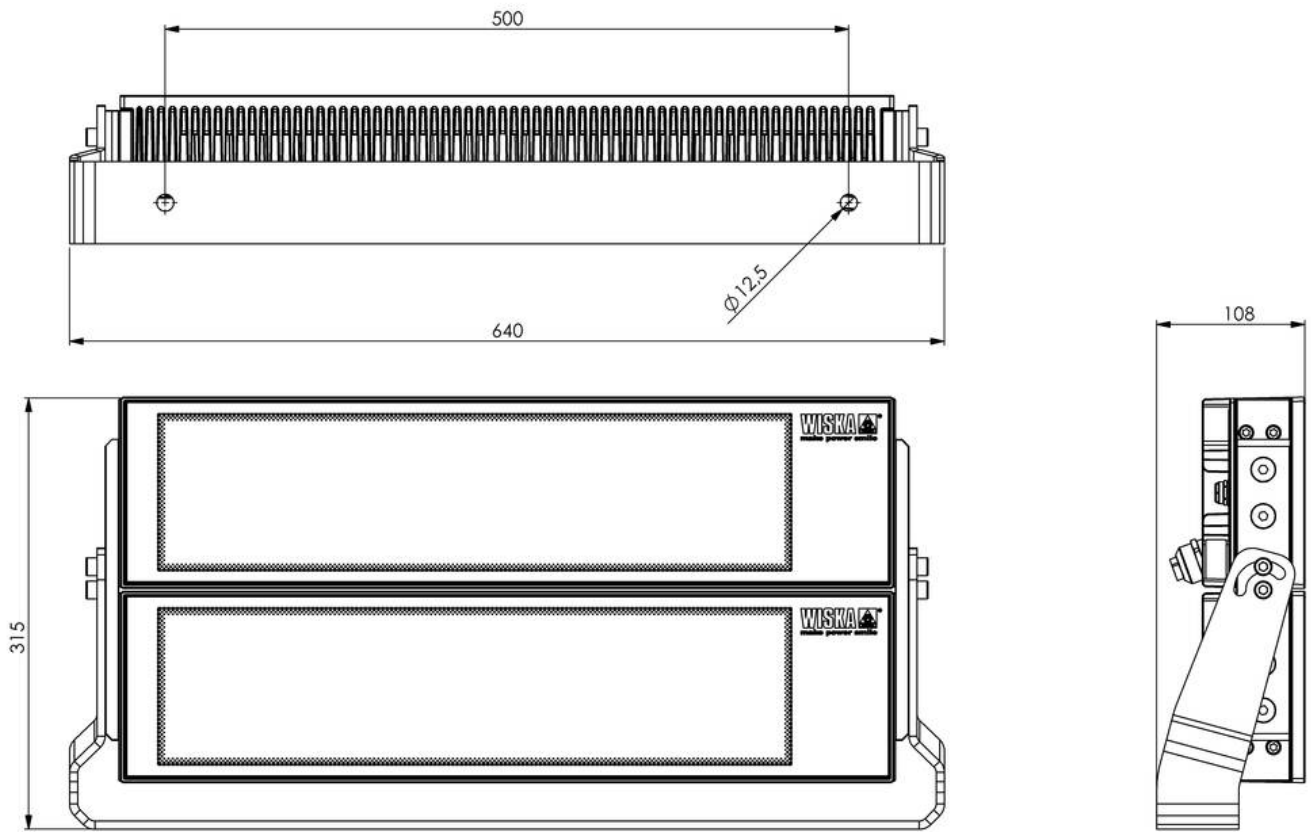

Your Contact:

WISKA Hoppmann GmbH

Kisdorfer Weg 28 · 24568 Kaltenkirchen · Germany

☎ +49-4191-508-0 · 📠 +49-4191-508-209

contact@wiska.de · www.wiska.com