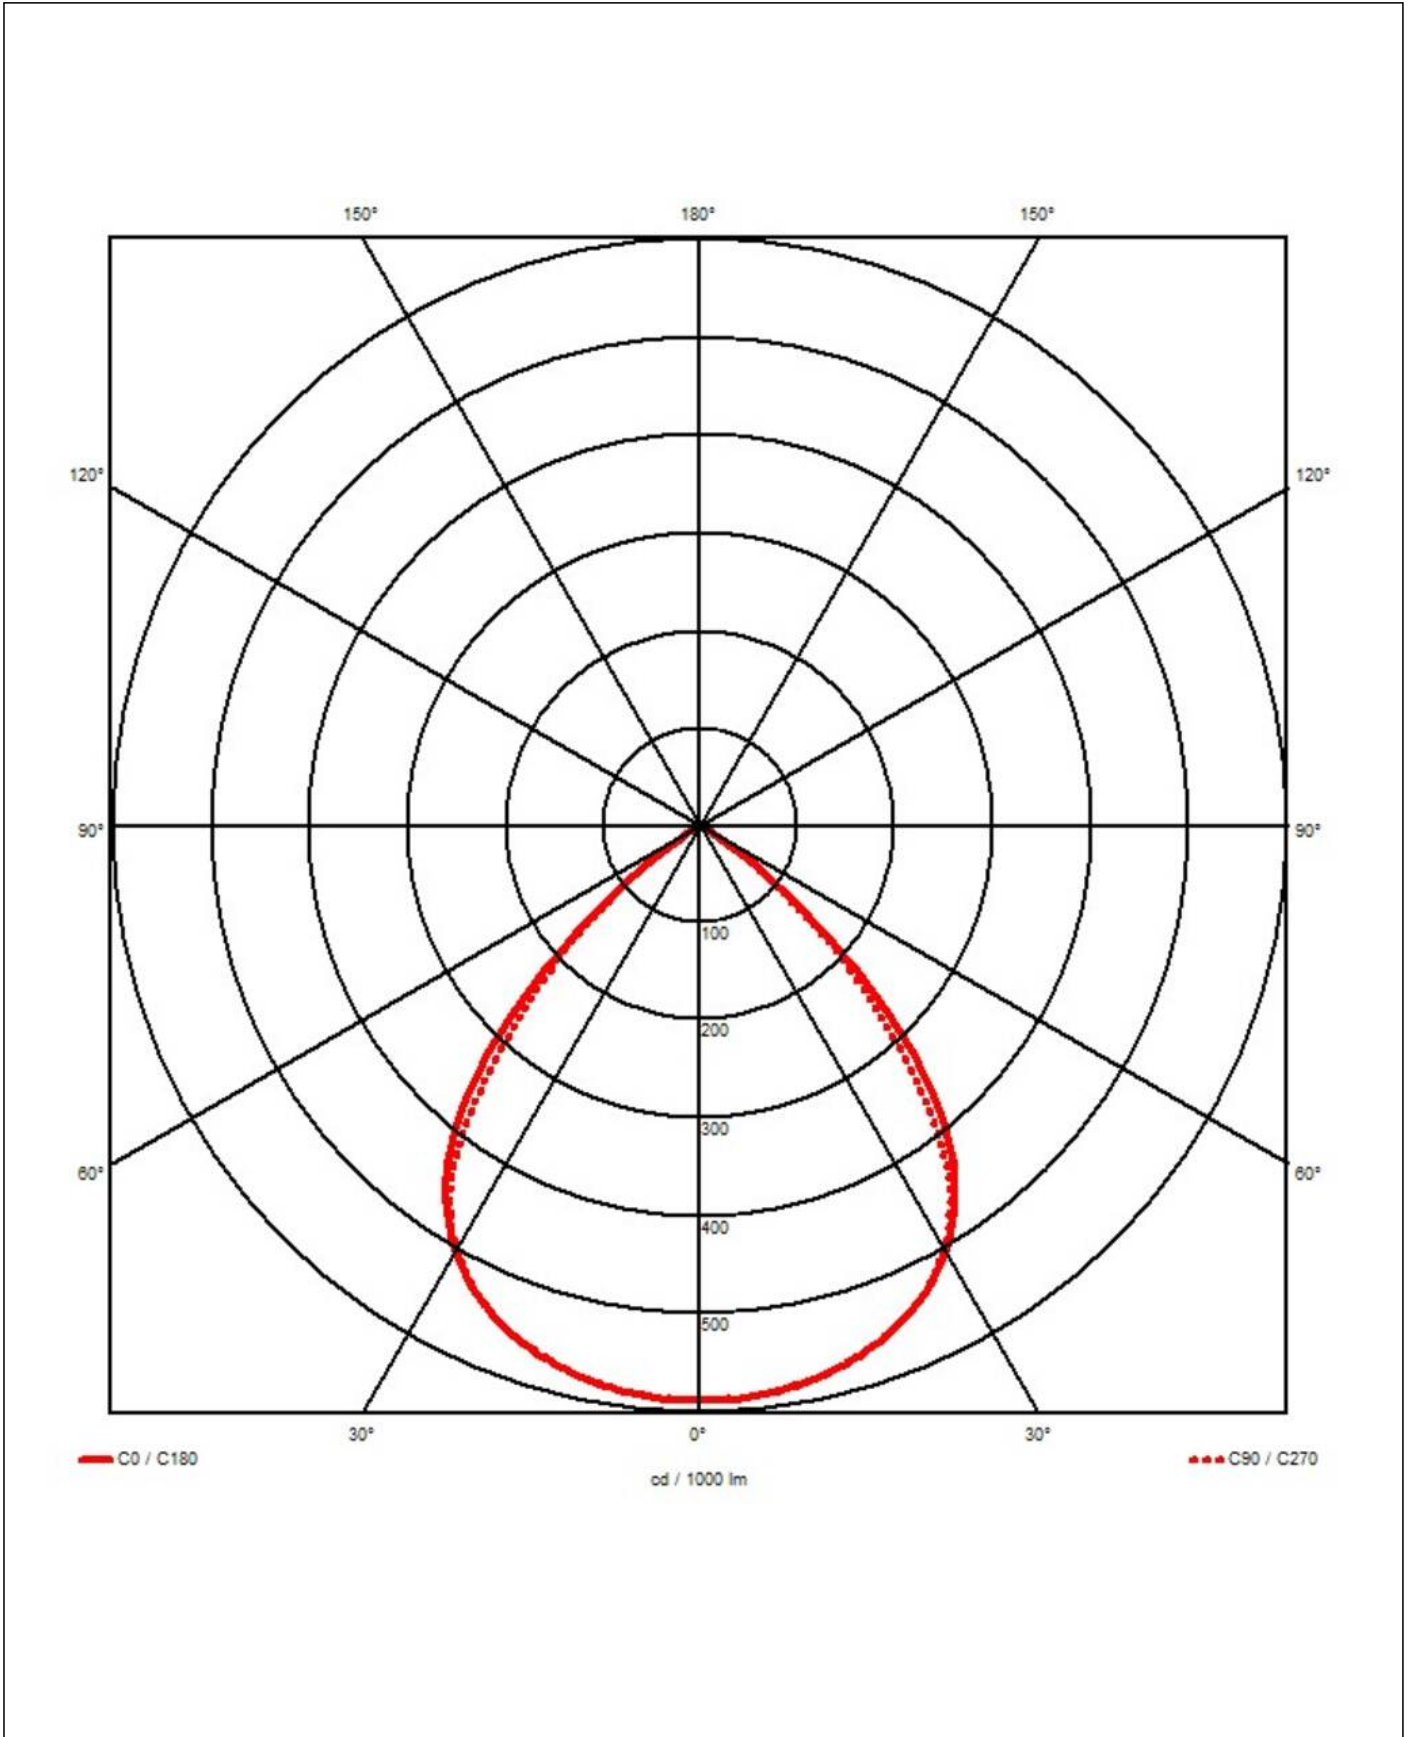

Your Contact:

WISKA Hoppmann GmbH

Kisdorfer Weg 28 · 24568 Kaltenkirchen · Germany

☎ +49-4191-508-0 · 📠 +49-4191-508-209

contact@wiska.de · www.wiska.com